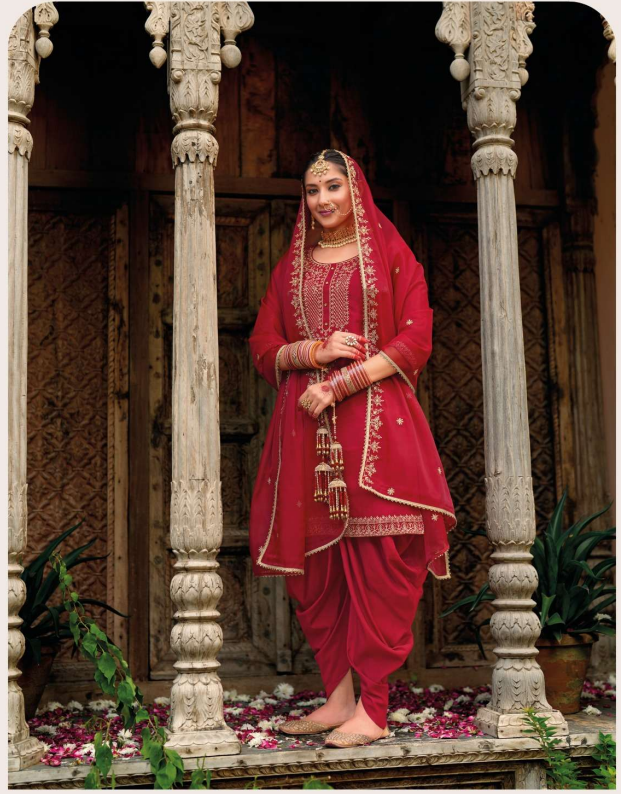

A PRODUCT OF FICHAH GROUP

LILY&LALI<sup>®</sup>  
GULS PRIDE  
A PRODUCT OF **Shana** GROUP

Real Tulip

Fashion is about dreaming and making other people dream

LILY & LALI<sup>®</sup>  
GULSPRIDE  
A PRODUCT OF FIONA GROUP