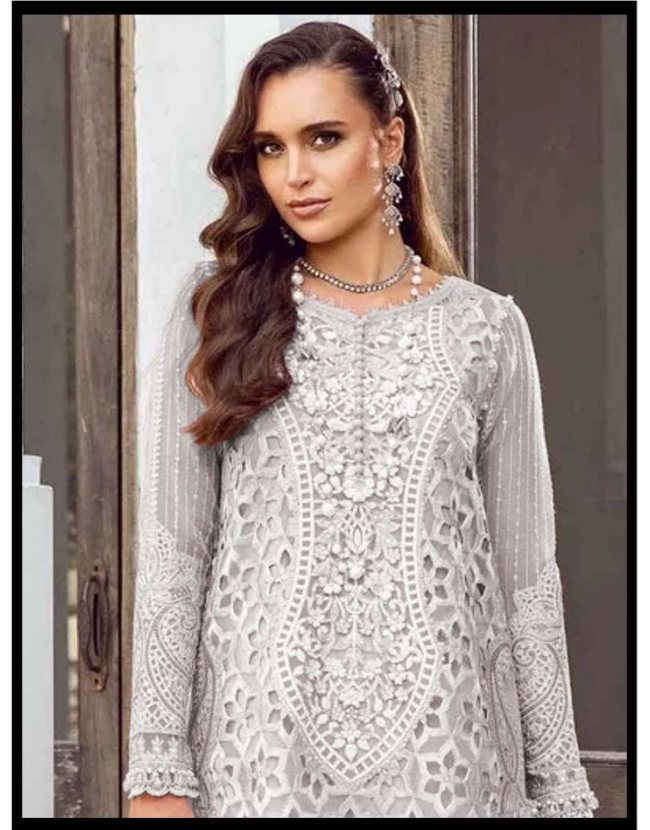

*Serene*TM
Pakistani Suit
A BRAND BY  MEGA EXPORT

S - 344 D

TOP - Fox Georgette havi embroidery work with khatli {Applic}

Bottom - innar dull santun

Dupatta - fox Georgette havi embroidery work

*Serene*TM
Pakistani Suit
A BRAND BY  MEGA EXPORT

S - 344 D

TOP - Fox Georgette havi embroidery work with khatli {Applic}

Bottom - innar dull santun

Dupatta - fox Georgette havi embroidery work

TOP - Fox Georgette havi embroidery work with khatli (Applic)