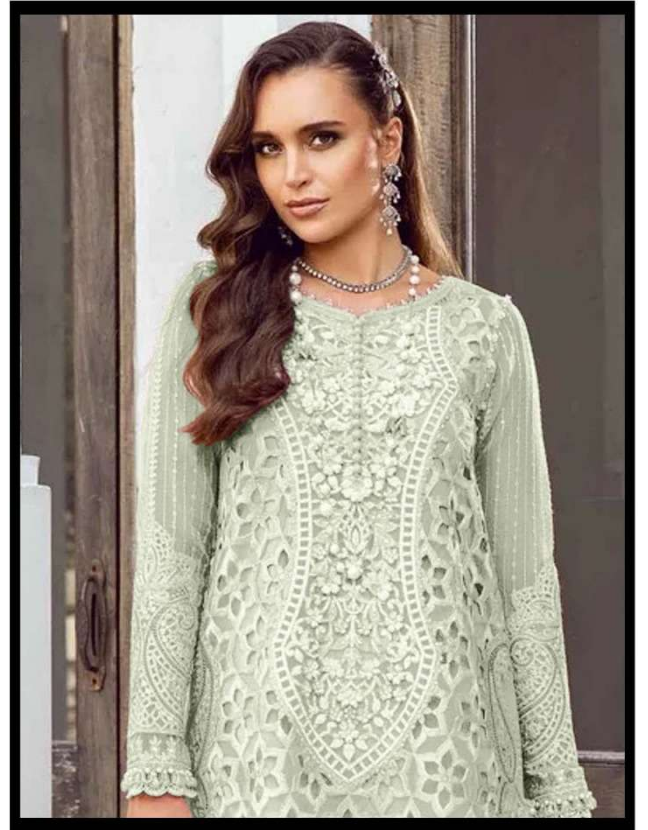

Serene^{TM}
Pakistani Suit
A BRAND BY MEGHA EXPORT

S - 344 A