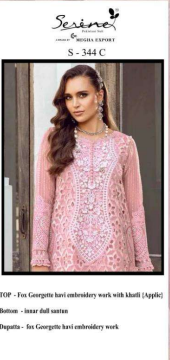

Serene^R
Pakistani Suit
A BRAND BY **MEGHA EXPORT**

Serene
by MEGHA EXPORT
Thank You

Serene
by MEGHA EXPORT
Thank You