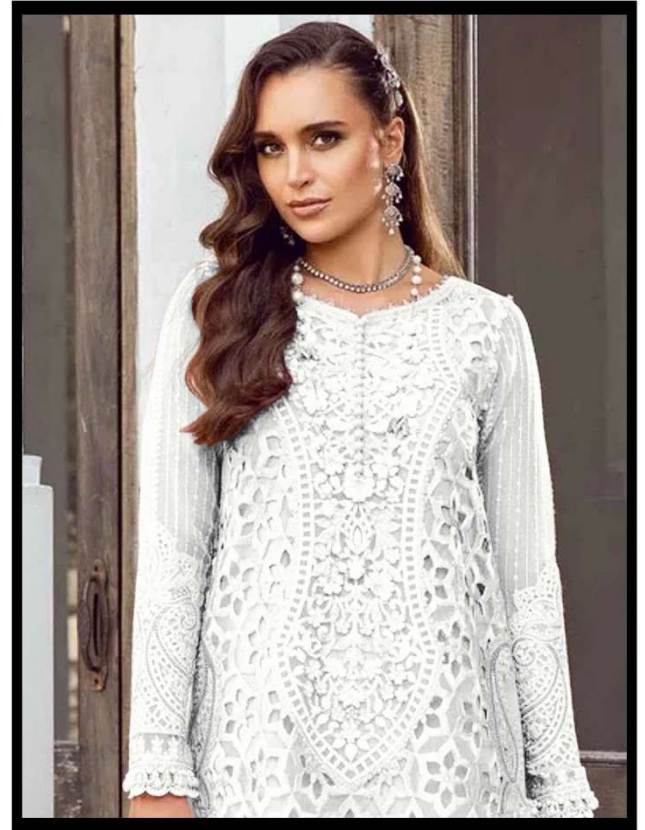

Serine^{TM}
Pakistani Suit
A BRAND BY MEGHA EXPORT

S - 344 B