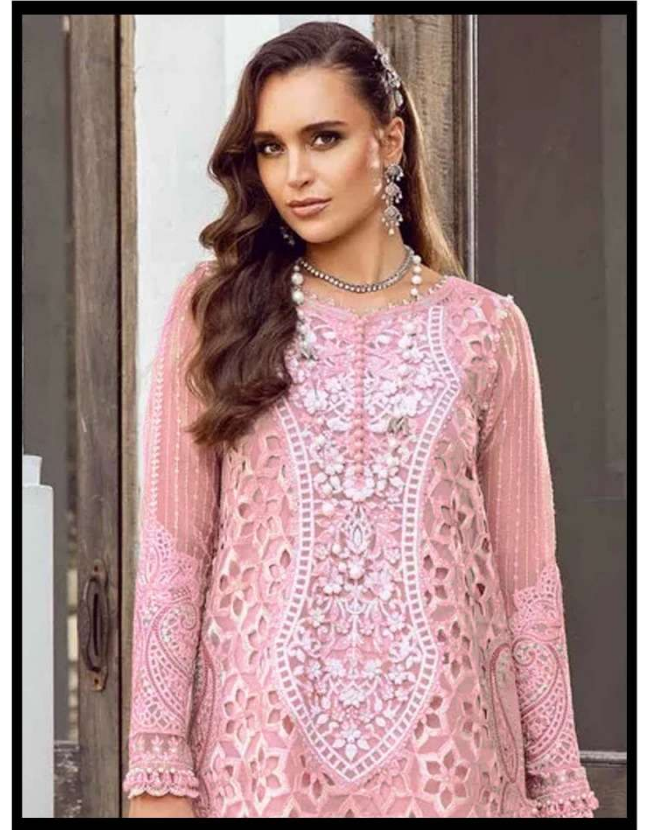

Serene^{TM}
Pakistani Suit
A BRAND BY MEGHA EXPORT

S - 344 C