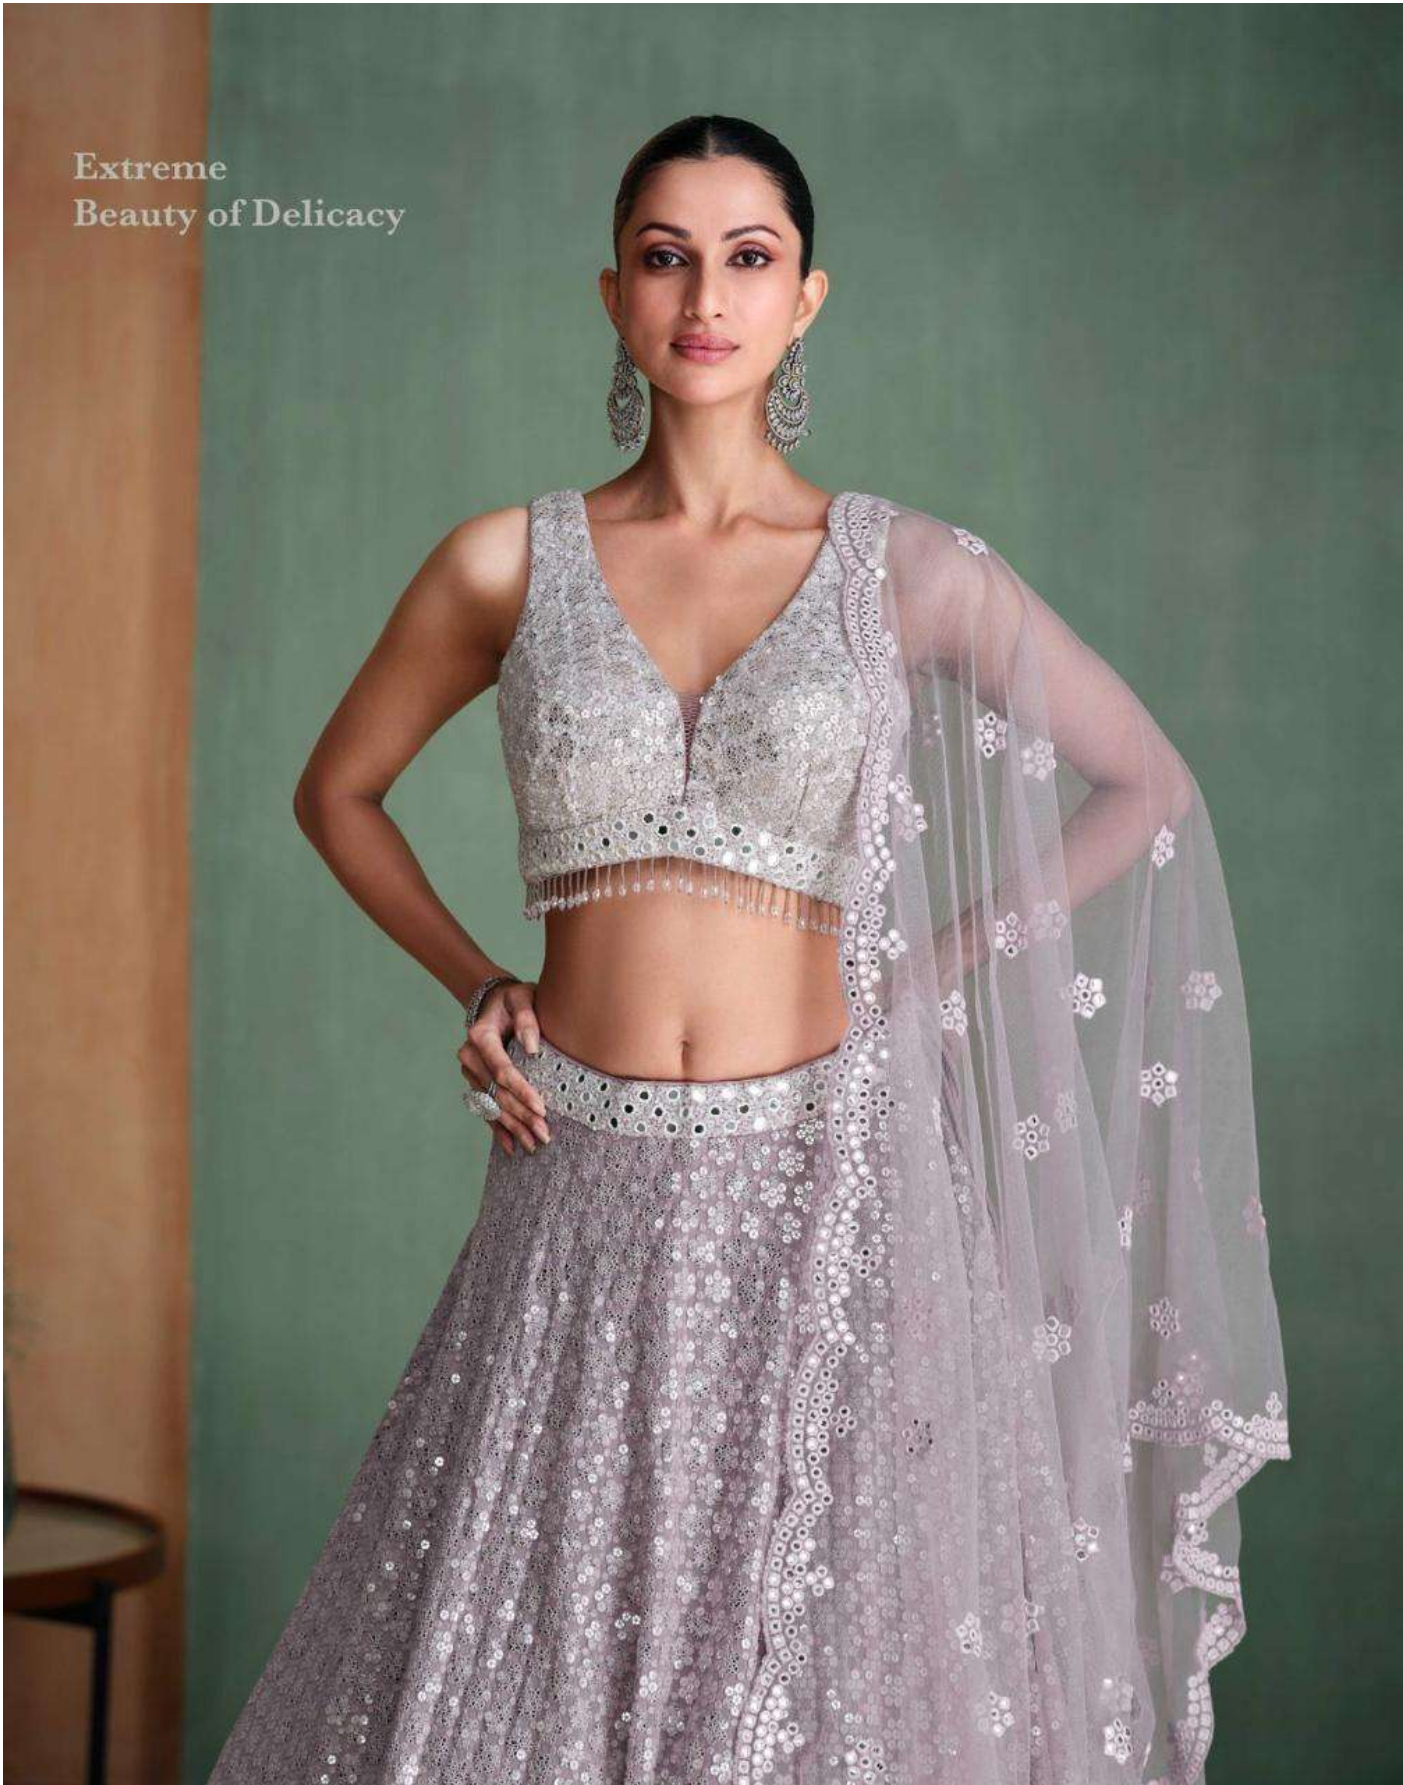

Extreme
Beauty of Delicacy

5660

5661

5662

SAYURI[®]
Designer

AMARPALI

Make A Style Statement

Time for ethnic wear collection
to taste perfection with
this marvellous range of dress.