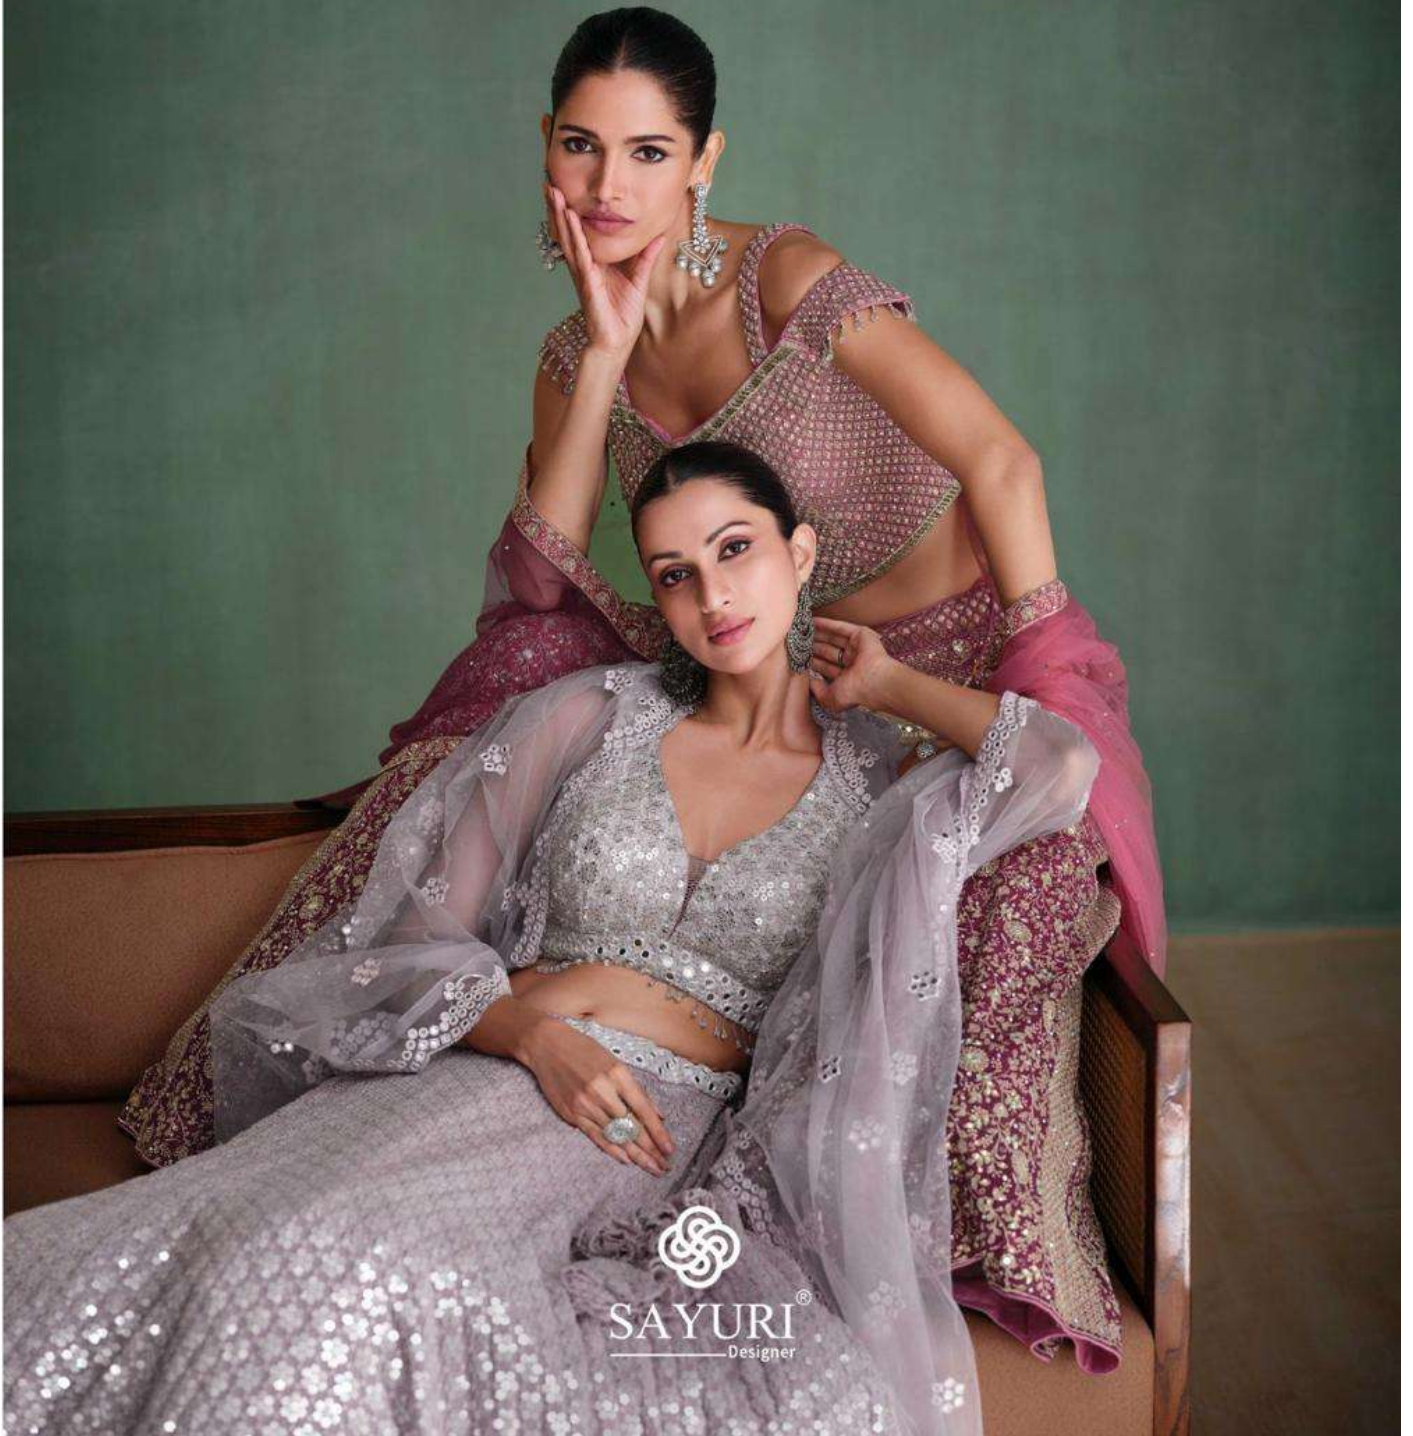

AMARPALI

AMARPALI

SAYURI[®]
Designer

Art of
Being Graceful

D NO : 5660

SAYURI®
Designer

D NO : 5660

The Essence of great Fashion