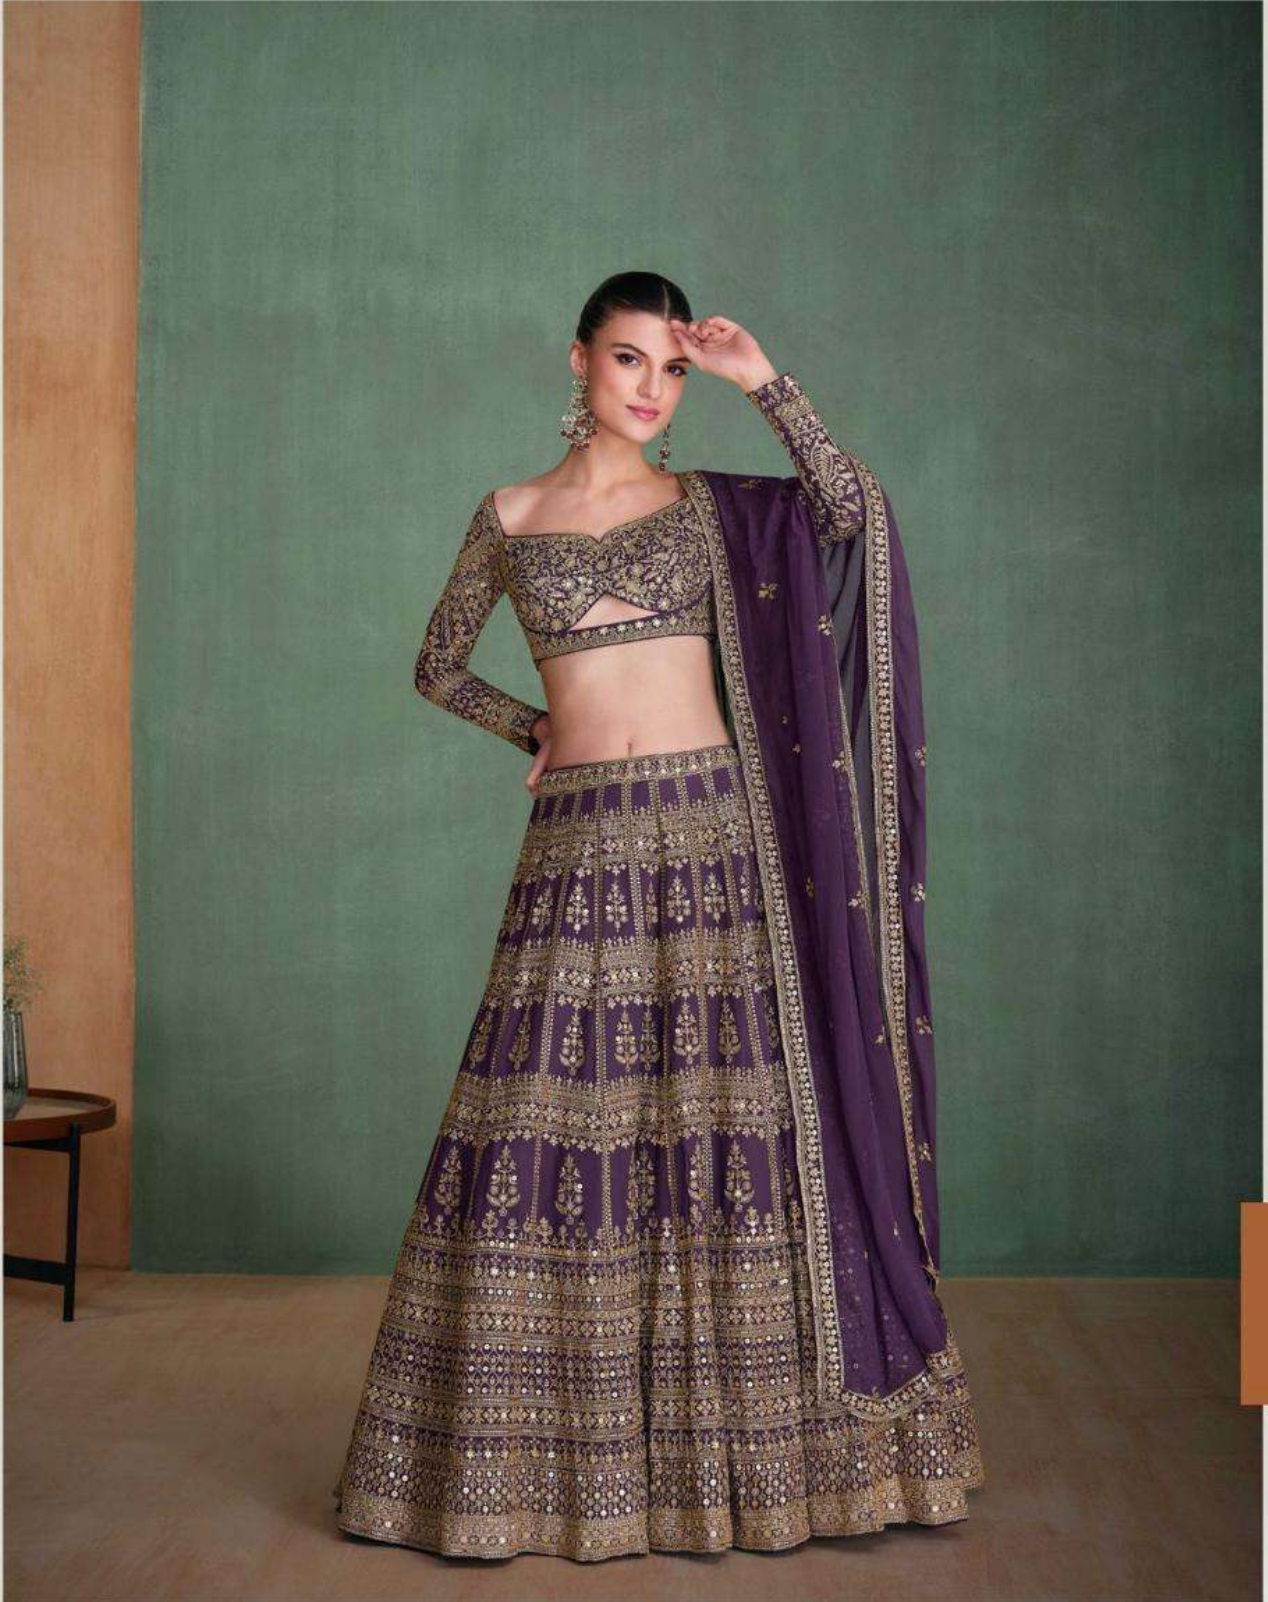

AMARPALI

AMARPALI

SAYURI[®]
Designer

Art of
Being Graceful

D NO : 5660

SAYURI®
Designer

D NO : 5660

The Essence of great Fashion

Extreme
Beauty of Delicacy

5660

5661

5662

SAYURI[®]
Designer

AMARPALI

Make A Style Statement

Time for ethnic wear collection
to taste perfection with
this marvellous range of dress.