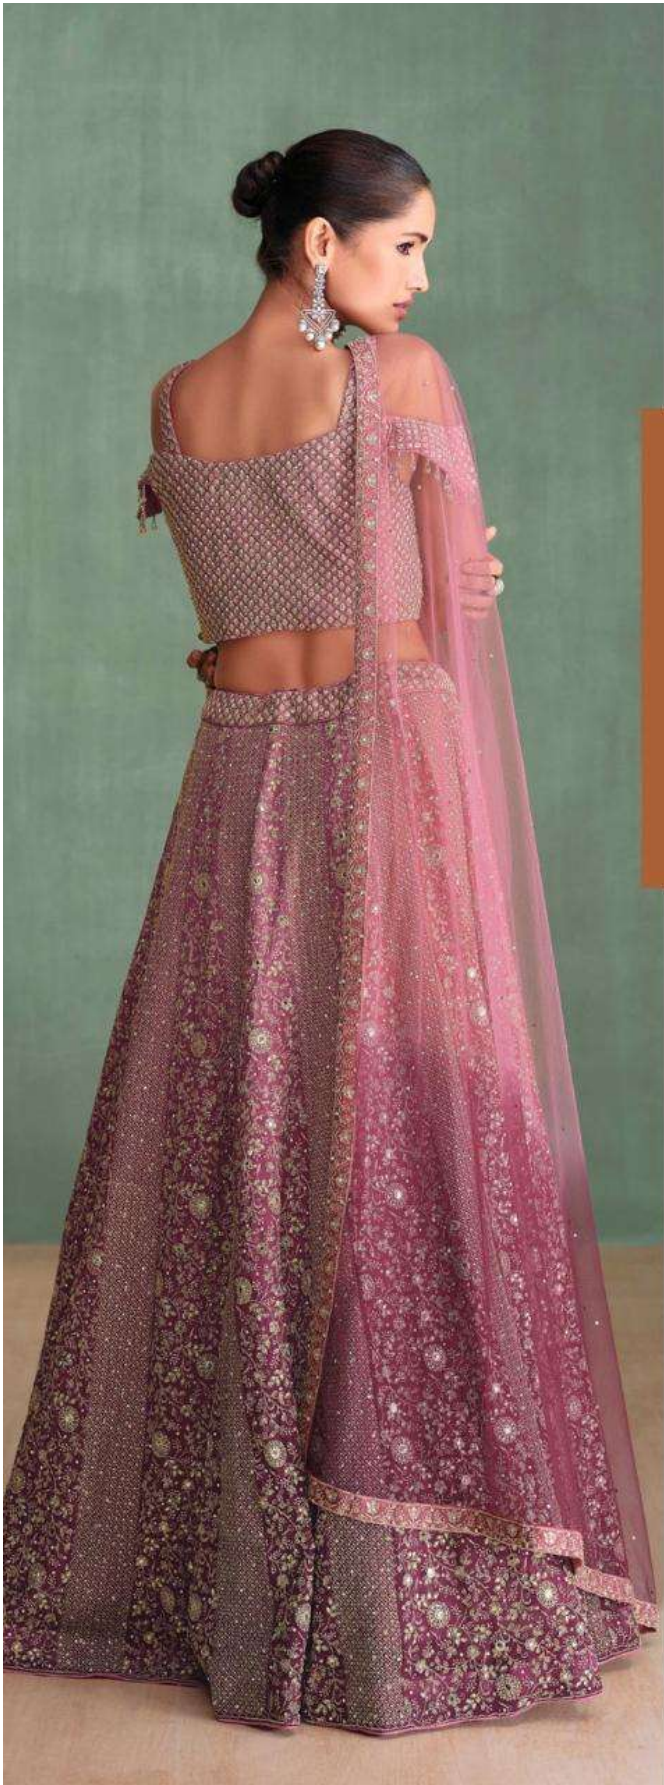

Make A Style Statement

Time for ethnic wear collection
to taste perfection with
this marvellous range of dress.

Beautifully crafted and elegantly
designed these are just Enough
to complete your wardrobe.