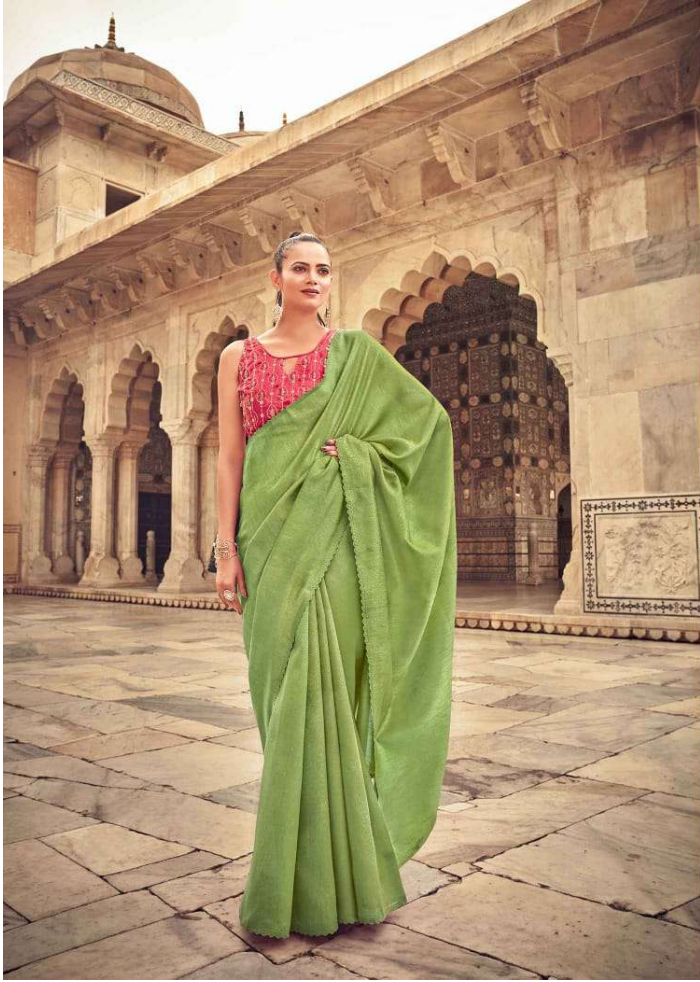

SHE CAN CREATE MAGIC WITH HER
UNMATCHED IMAGINATIONS

— CC-07 —

HER AESTHETICE IS DOPE SHE IS ALL SORTS
OF STOP AND STARE

— C.C-02 —

GAANDEVA
FASCINATING FLAIR

← C.C-04 →

ELEGANCE

SHE CAN CREATE MAGIC WITH HER
UNMATCHED IMAGINATION

SHE IS THE SOURCE OF
ETERNAL GLEE.
← CC-05 →

C.C-01

C.C-02

C.C-03

C.C-04

C.C-05

C.C-06

C.C-07