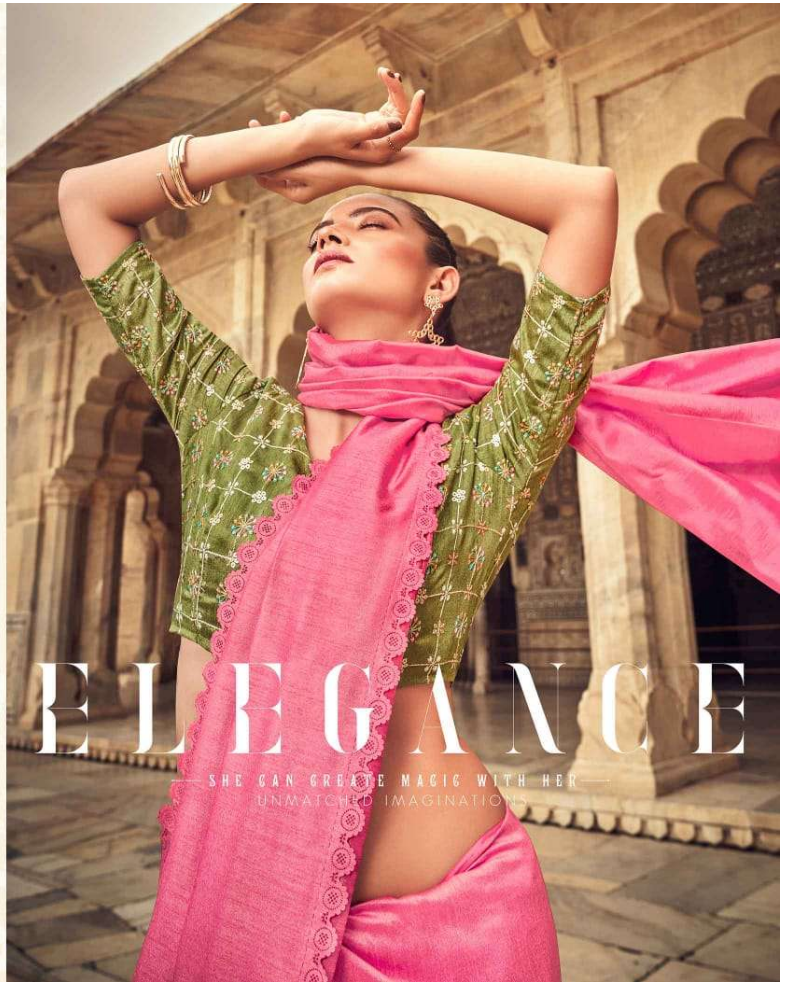

SHE CAN CREATE MAGIC WITH HER
UNMATCHED IMAGINATIONS

— CC-07 —

HER AESTHETICE IS DOPE SHE IS ALL SORTS
OF STOP AND STARE

— C.C-02 —

GAANDEVA
FASCINATING FLAIR

← C.C-04 →

ELEGANCE

SHE CAN CREATE MAGIC WITH HER
UNMATCHED IMAGINATION

SHE IS THE SOURCE OF
ETERNAL GLEE.
← CC-05 →

C.C-01

C.C-02

C.C-03

C.C-04

C.C-05

C.C-06

C.C-07