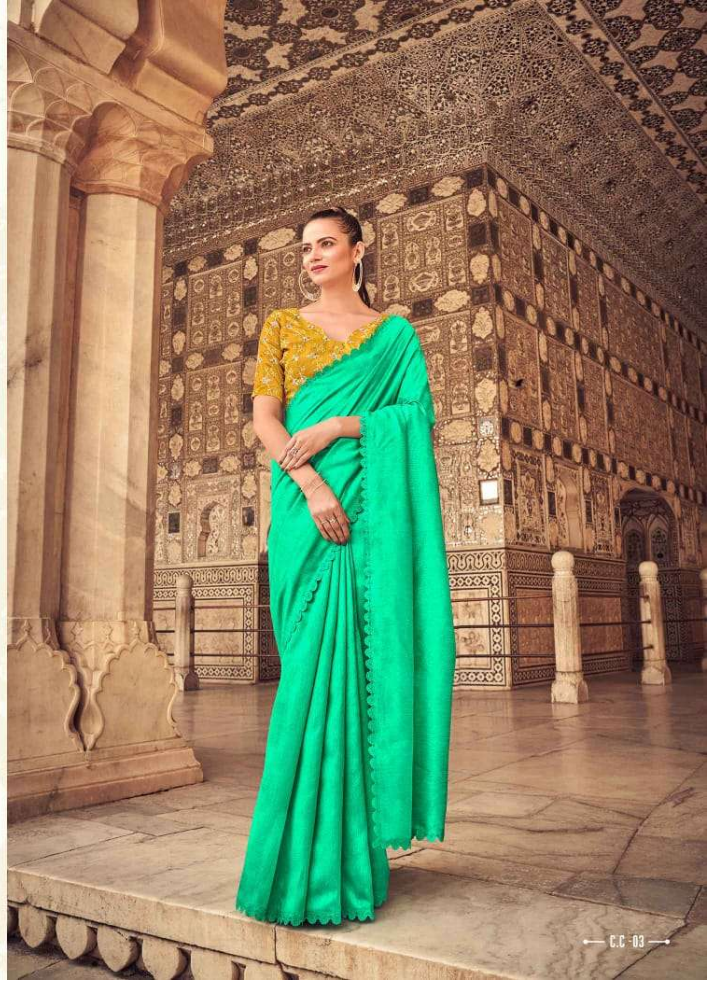

SHE CAN CREATE MAGIC WITH HER
UNMATCHED IMAGINATIONS

— CC-07 —

HER AESTHETICE IS DOPE SHE IS ALL SORTS
OF STOP AND STARE

— C.C-02 —

GAANDEVA
FASCINATING FLAIR

← C.C-04 →

ELEGANCE

SHE CAN CREATE MAGIC WITH HER
UNMATCHED IMAGINATION

SHE IS THE SOURCE OF
ETERNAL GLEE.
← CC-05 →

C.C-01

C.C-02

C.C-03

C.C-04

C.C-05

C.C-06

C.C-07