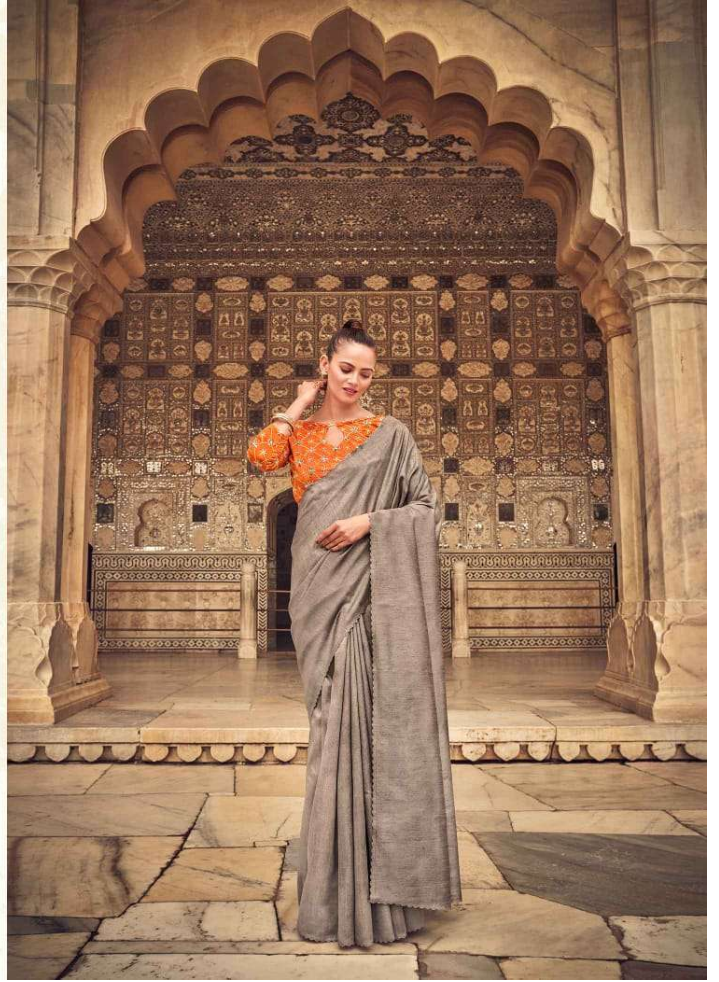

SHE CAN CREATE MAGIC WITH HER
UNMATCHED IMAGINATIONS

— CC-07 —

HER AESTHETICE IS DOPE SHE IS ALL SORTS
OF STOP AND STARE

— C.C-02 —

GAANDEVA
FASCINATING FLAIR

← C.C-04 →

ELEGANCE

SHE CAN CREATE MAGIC WITH HER
UNMATCHED IMAGINATION

SHE IS THE SOURCE OF
ETERNAL GLEE.
← CC-05 →

C.C-01

C.C-02

C.C-03

C.C-04

C.C-05

C.C-06

C.C-07