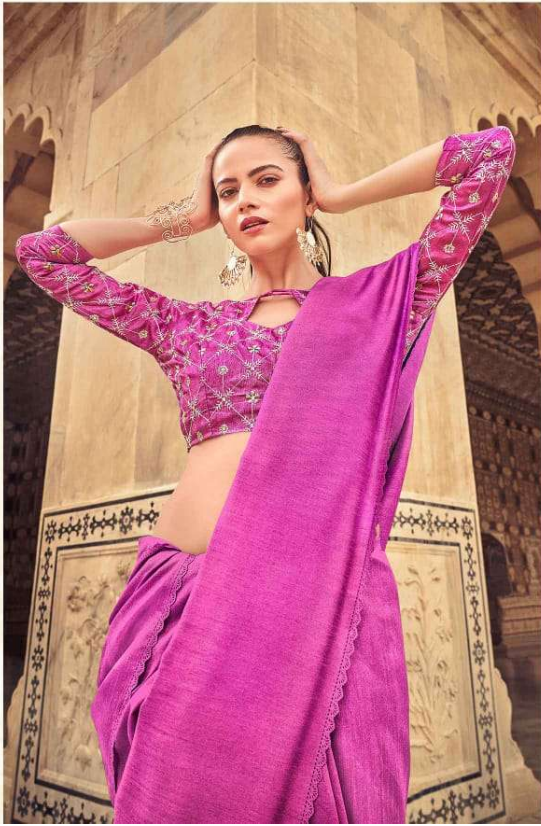

SHE CAN CREATE MAGIC WITH HER
UNMATCHED IMAGINATIONS

— CC-07 —

HER AESTHETICE IS DOPE SHE IS ALL SORTS
OF STOP AND STARE

— C.C-02 —

GAANDEVA
FASCINATING FLAIR

← C.C-04 →

ELEGANCE

SHE CAN CREATE MAGIC WITH HER
UNMATCHED IMAGINATION

SHE IS THE SOURCE OF
ETERNAL GLEE.
← CC-05 →

C.C-01

C.C-02

C.C-03

C.C-04

C.C-05

C.C-06

C.C-07