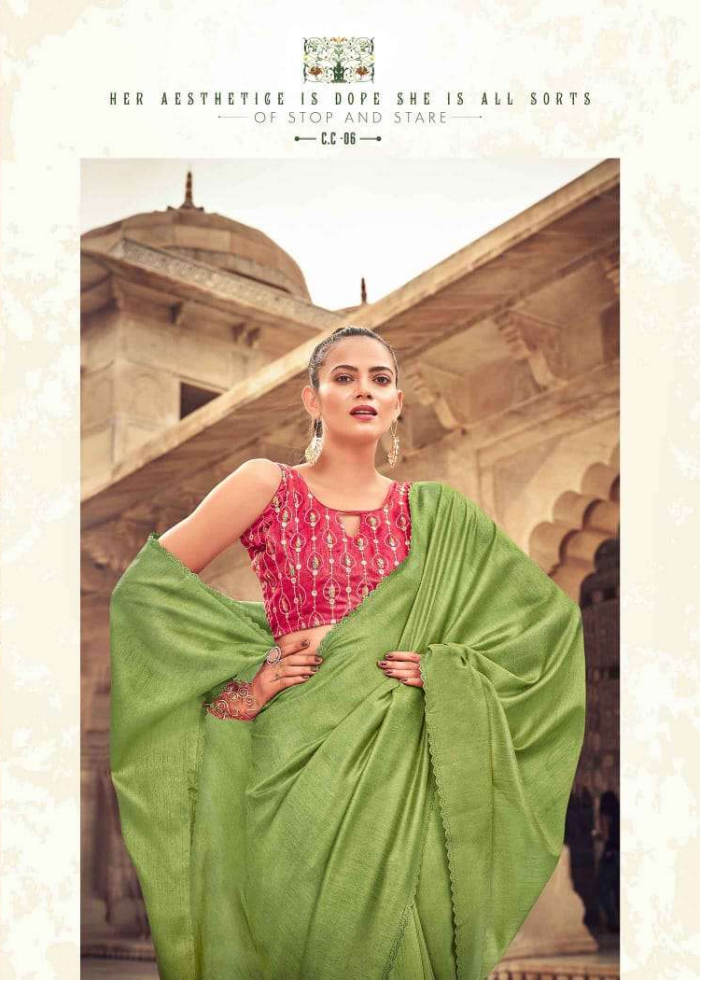

SHE CAN CREATE MAGIC WITH HER
UNMATCHED IMAGINATIONS

— CC-07 —

HER AESTHETICE IS DOPE SHE IS ALL SORTS
OF STOP AND STARE

— C.C-02 —

GAANDEVA
FASCINATING FLAIR

← C.C-04 →

ELEGANCE

SHE CAN CREATE MAGIC WITH HER
UNMATCHED IMAGINATION

SHE IS THE SOURCE OF
ETERNAL GLEE.
← CC-05 →

C.C-01

C.C-02

C.C-03

C.C-04

C.C-05

C.C-06

C.C-07