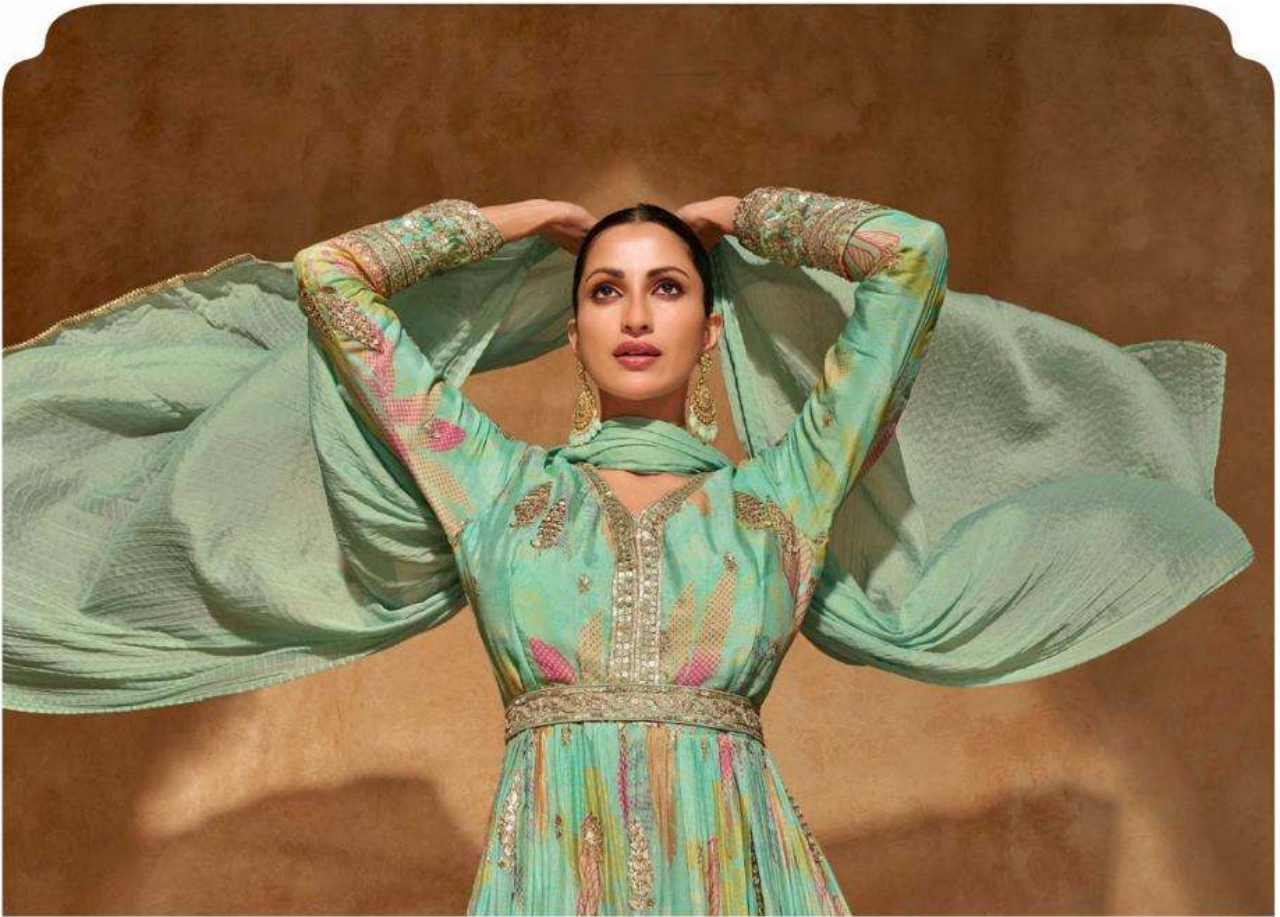

SAYURI®
Designer

| STYLE-5645 |