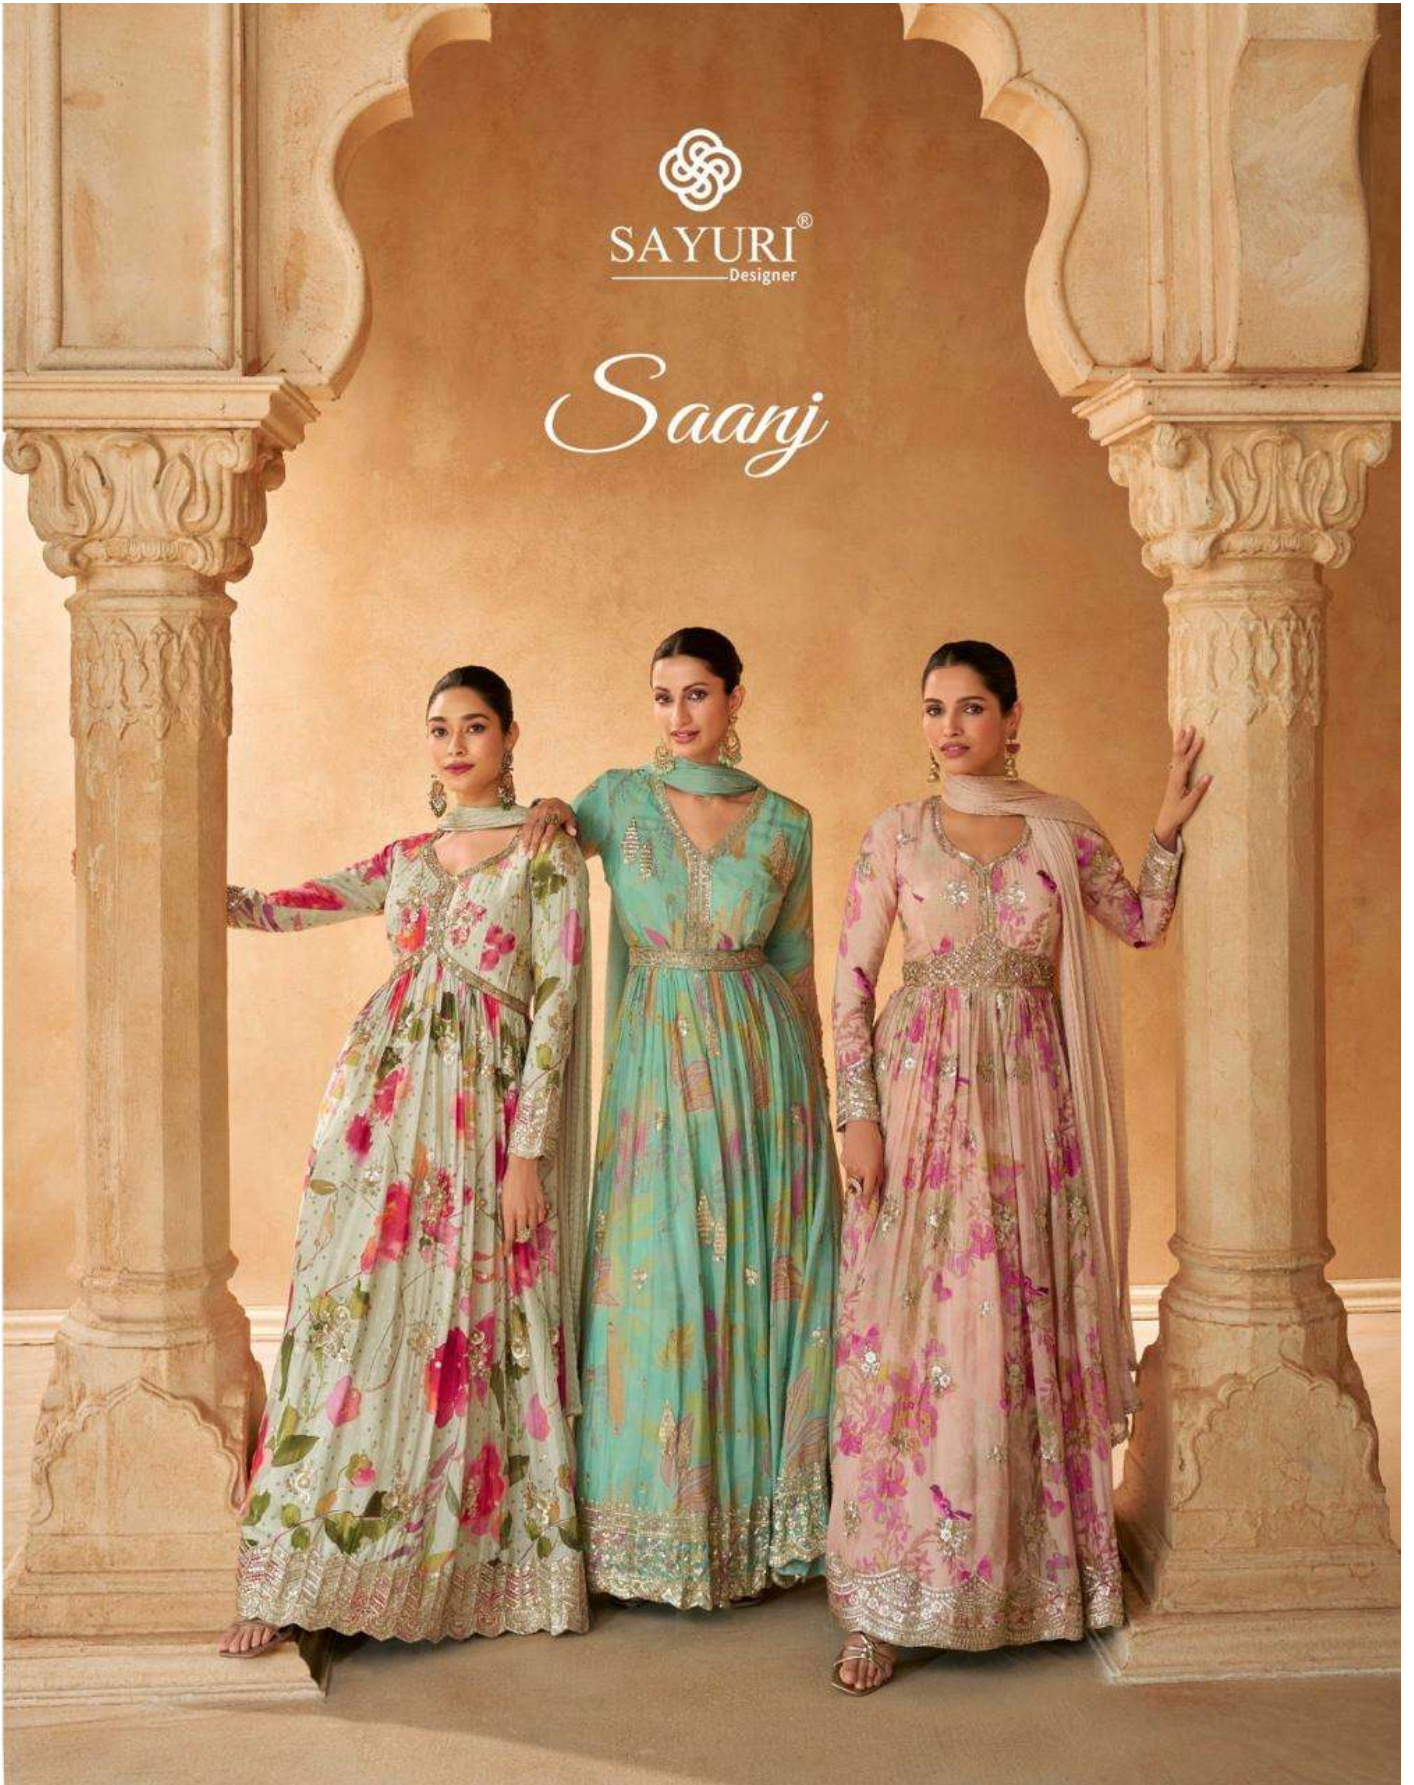

SAYURI®
Designer

Saanj