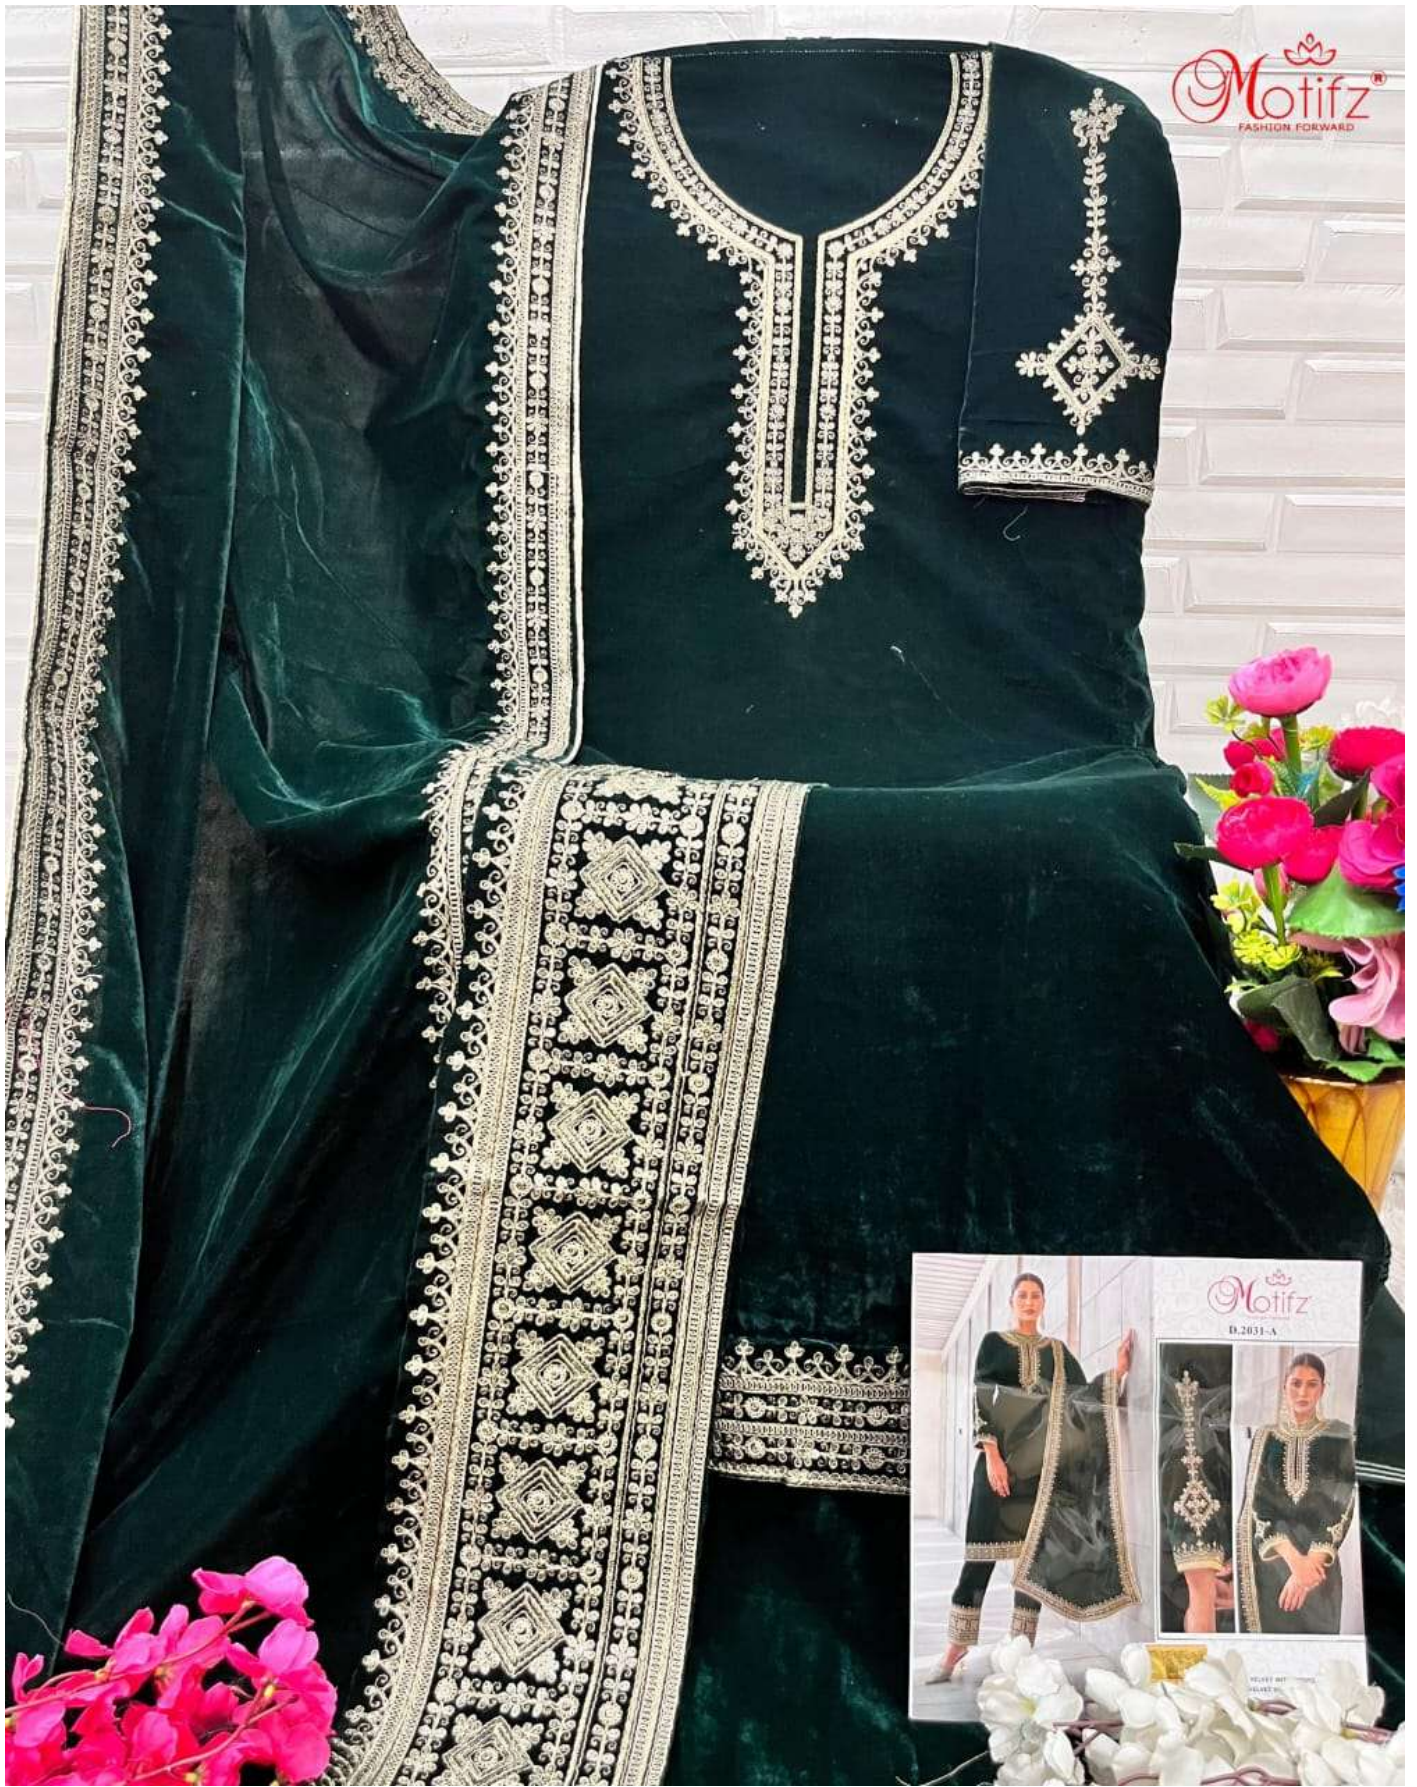

Motifz
FASHION FORWARD

D.2031-A

TOP - 9000 VELVET WITH EMBROIDERY
BOTTOM - VELVET 9000 PATCH WROK
DUPATTA - VELVET WITH EMBROIDERY

Motifz
FASHION FORWARD

D.2031-A

TOP - 9000 VELVET WITH EMBROIDERY
BOTTOM - VELVET 9000 PATCH WROK
DUPATTA - VELVET WITH EMBROIDERY

Motifz
FASHION FORWARD

D.2031-A

TOP - 9000 VELVET WITH EMBROIDERY
BOTTOM - VELVET 9000 PATCH WROK
DUPATTA - VELVET WITH EMBROIDERY

Motifz[®]
FASHION FORWARD

Motifz[®]
FASHION FORWARD

Motifz[®]
D.2031-B

Motifz
FASHION FORWARD

Motifz
FASHION FORWARD

D.2031-A

TOP - 9000 VELVET WITH EMBROIDERY
BOTTOM - VELVET 9000 PATCH WROK
DUPATTA - VELVET WITH EMBROIDERY