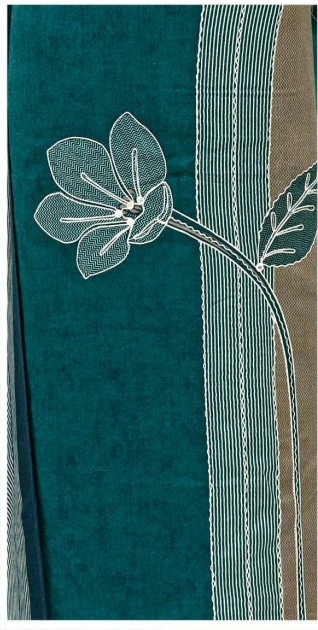

TOP :- PURE VISCOSE PASHMINA PRINT WITH ETHNIC HANDWORK

BOTTOM :- PURE VISCOSE PASHMINA DYED

DUPATTA :- PURE VISCOSE PASHMINA PRINT

D.NO.2899-A

**PORSCHE**

TOP :- PURE VISCOSE PASHMINA PRINT WITH ETHNIC HANDWORK

D.NO.2899-C

**PORSCHE**

TOP :- PURE VISCOSE PASHMINA PRINT WITH ETHNIC HANDWORK

BOTTOM :- PURE VISCOSE PASHMINA DYED

DUPATTA :- PURE VISCOSE PASHMINA PRINT

D.NO.2899-D

**PORSCHE**

TOP :- PURE VISCOSE PASHMINA PRINT WITH ETHNIC HANDWORK

BOTTOM :- PURE VISCOSE PASHMINA DYED

DUPATTA :- PURE VISCOSE PASHMINA PRINT

D.NO.2899-E

**PORSCHE**

TOP :- PURE VISCOSE PASHMINA PRINT WITH ETHNIC HANDWORK

BOTTOM :- PURE VISCOSE PASHMINA DYED

DUPATTA :- PURE VISCOSE PASHMINA PRINT

D.NO.2899-F

**Bipson**®

**PORSCHE**

D.No :- 2899

TOP :- PURE VISCOSE PASHMINA PRINT WITH ETHNIC HANDWORK

BOTTOM :- PURE VISCOSE PASHMINA DYED  
DUPATTA :- PURE VISCOSE PASHMINA PRINT