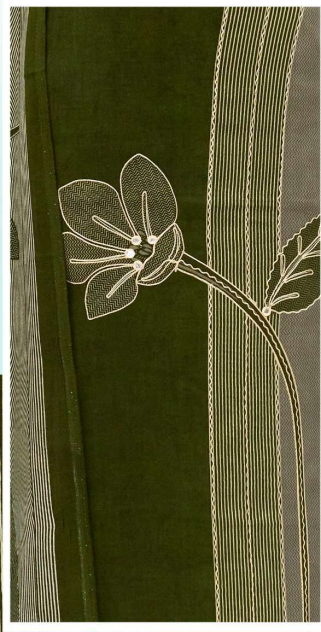

BOTTOM :- PURE VISCOSE PASHMINA DYED

DUPATTA :- PURE VISCOSE PASHMINA PRINT

D.NO.2899-A

Gipson®

PORSCHE

TOP :- PURE VISCOSE PASHMINA PRINT
WITH ETHNIC HANDWORK

BOTTOM :- PURE VISCOSE PASHMINA
DYED

DUPATTA :- PURE VISCOSE PASHMINA
PRINT

D.NO.2899-B

PORSCHE

TOP :- PURE VISCOSE PASHMINA PRINT
WITH ETHNIC HANDWORK

BOTTOM :- PURE VISCOSE PASHMINA
DYED

DUPATTA :- PURE VISCOSE PASHMINA
PRINT

D.NO.2899-C

PORSCHE

TOP :- PURE VISCOSE PASHMINA PRINT
WITH ETHNIC HANDWORK

BOTTOM :- PURE VISCOSE PASHMINA
DYED

DUPATTA :- PURE VISCOSE PASHMINA
PRINT

D.NO.2899-D

PORSCHE

TOP :- PURE VISCOSE PASHMINA PRINT WITH ETHNIC HANDWORK

BOTTOM :- PURE VISCOSE PASHMINA DYED

DUPATTA :- PURE VISCOSE PASHMINA PRINT