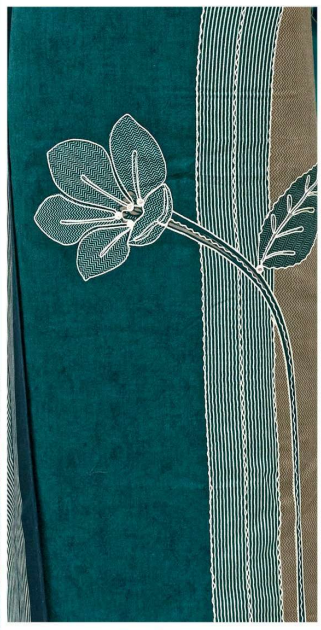

BOTTOM :- PURE VISCOSE PASHMINA DYED

DUPATTA :- PURE VISCOSE PASHMINA PRINT

D.NO.2899-A

Gipson®

PORSCHE

TOP :- PURE VISCOSE PASHMINA PRINT
WITH ETHNIC HANDWORK

BOTTOM :- PURE VISCOSE PASHMINA
DYED

DUPATTA :- PURE VISCOSE PASHMINA
PRINT

BOTTOM :- PURE VISCOSE PASHMINA
DYED

DUPATTA :- PURE VISCOSE PASHMINA
PRINT

D.NO.2899-D

PORSCHE

TOP :- PURE VISCOSE PASHMINA PRINT WITH ETHNIC HANDWORK

BOTTOM :- PURE VISCOSE PASHMINA DYED

DUPATTA :- PURE VISCOSE PASHMINA PRINT

D.NO.2899-E

PORSCHE

TOP :- PURE VISCOSE PASHMINA PRINT WITH ETHNIC HANDWORK

BOTTOM :- PURE VISCOSE PASHMINA DYED

DUPATTA :- PURE VISCOSE PASHMINA PRINT

D.NO.2899-F

Bipson®

PORSCHE

D.No :- 2899

TOP :- PURE VISCOSE PASHMINA PRINT WITH ETHNIC HANDWORK

BOTTOM :- PURE VISCOSE PASHMINA DYED
DUPATTA :- PURE VISCOSE PASHMINA PRINT