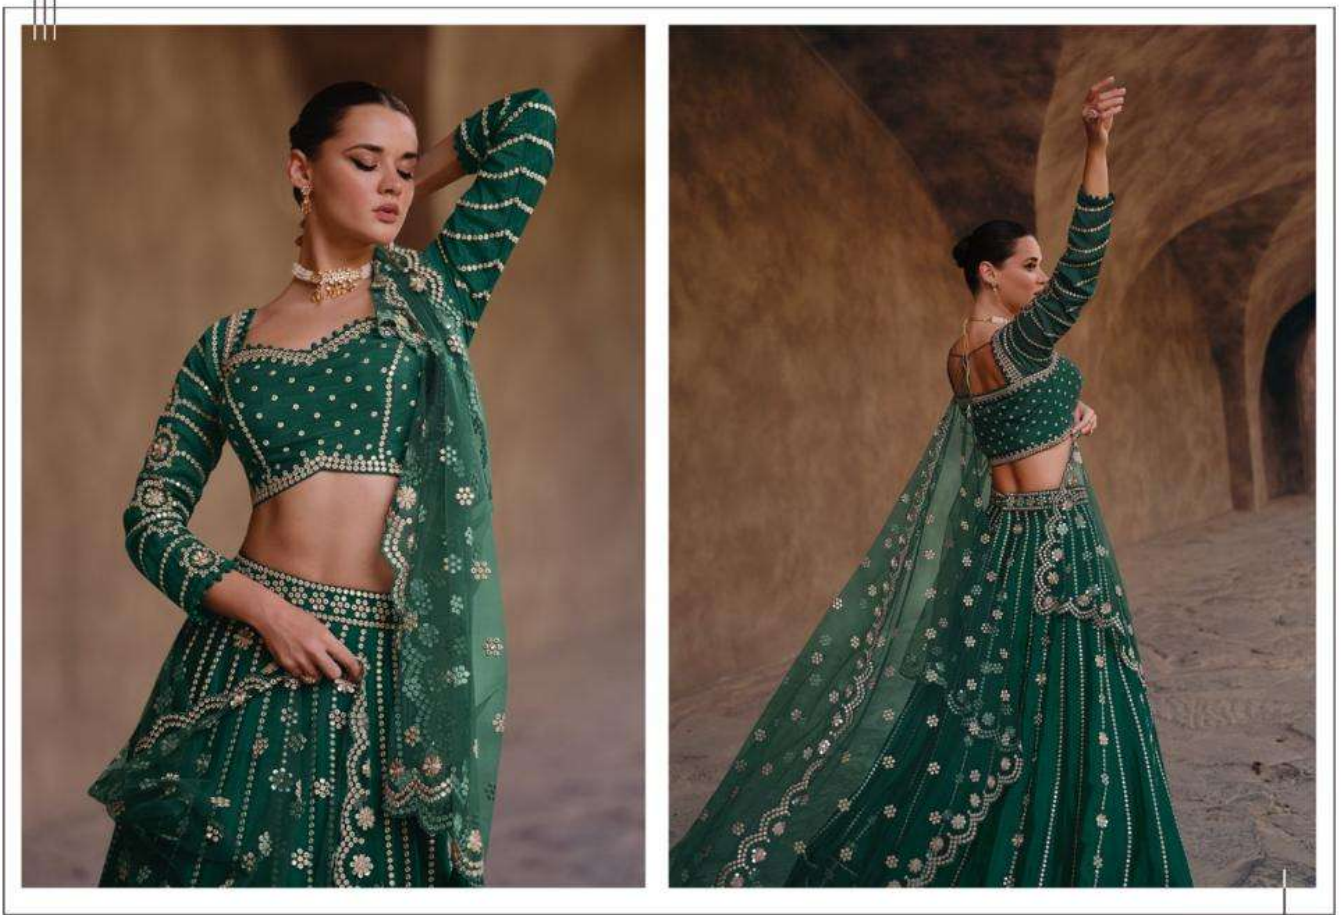

SAYURI®  
Designer

Flëëriyë

SAYURI®  
Designer

Flëëriyë

SAYURI®  
Designer

CODE - 5330

SAYURI®  
Designer

CODE - 5330

SAYURI®  
Designer

*Blast of bright colors-one of this season's most favorite fashion trends .....*

**CODE - 5396**

**SAYURI**<sup>®</sup>  
Designer

*Simple without letting go of elegance & tradition with natural fabrics.*