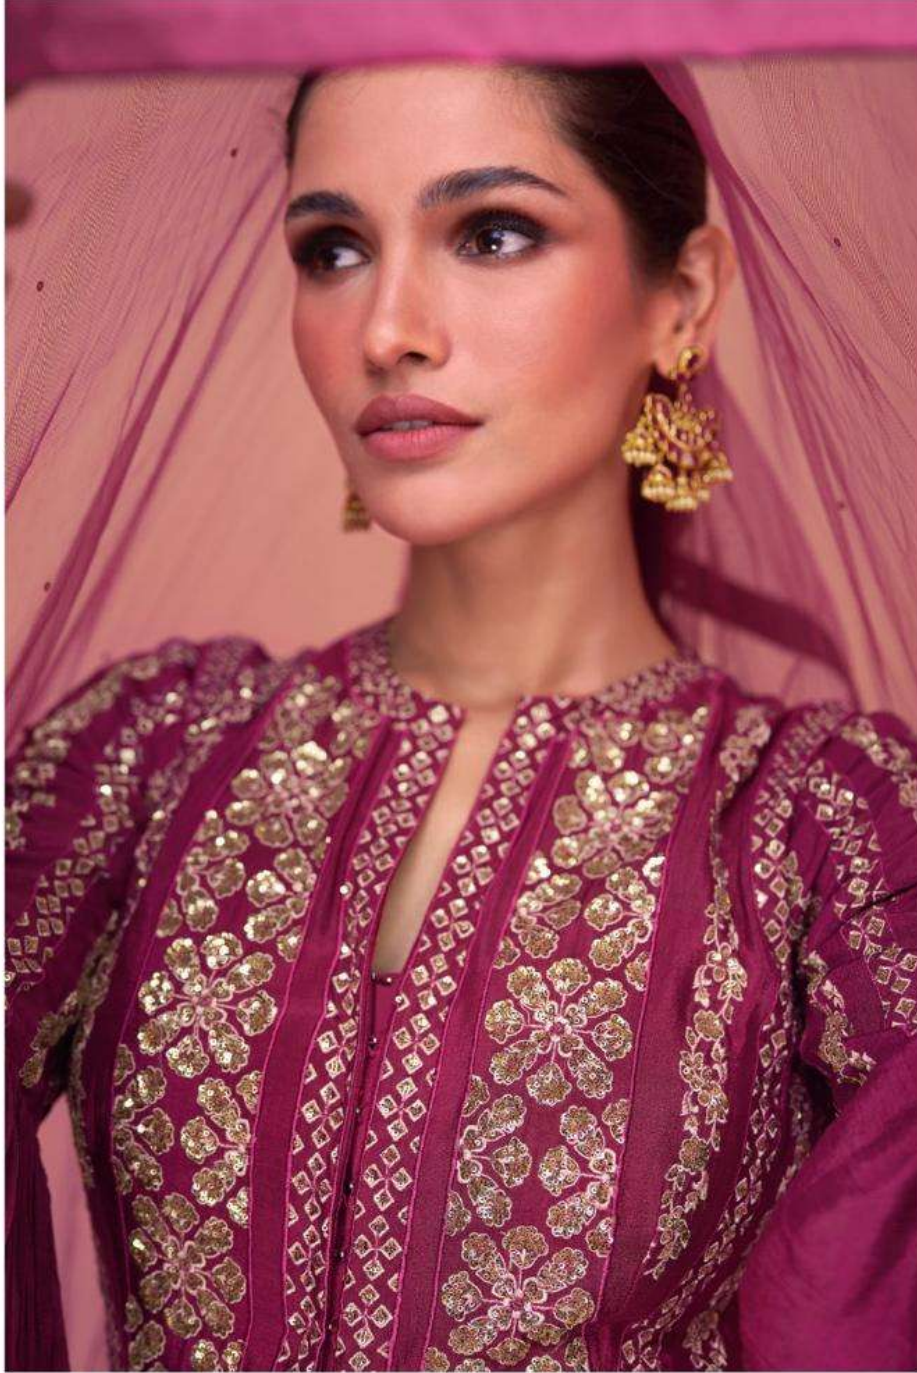

SAYURI®  
Designer

Flëëriyë

SAYURI®  
Designer

Flëëriyë

SAYURI®  
Designer

CODE - 5330

SAYURI®  
Designer

CODE - 5330

SAYURI®  
Designer

*Blast of bright colors-one of this season's most favorite fashion trends .....*

**CODE - 5396**

**SAYURI**<sup>®</sup>  
Designer

*Simple without letting go of elegance & tradition with natural fabrics.*