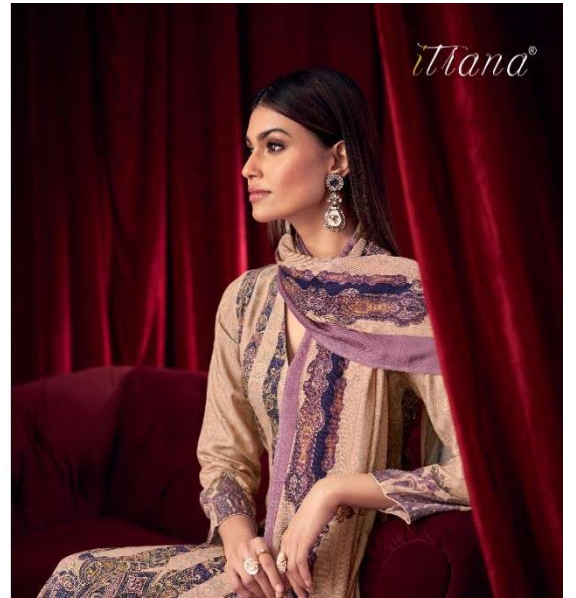

DESCRIPTION

TOP - STAPLE TWILL DIGITAL PRINT WITH HAND WORK

BOTTOM - STAPLE TWILL

DUPATTA - PASMINA STALL DIGITAL PRINTED DUPATTA

RATE

{ **RS, 1495/-** }

itrana[®]

SANJHI