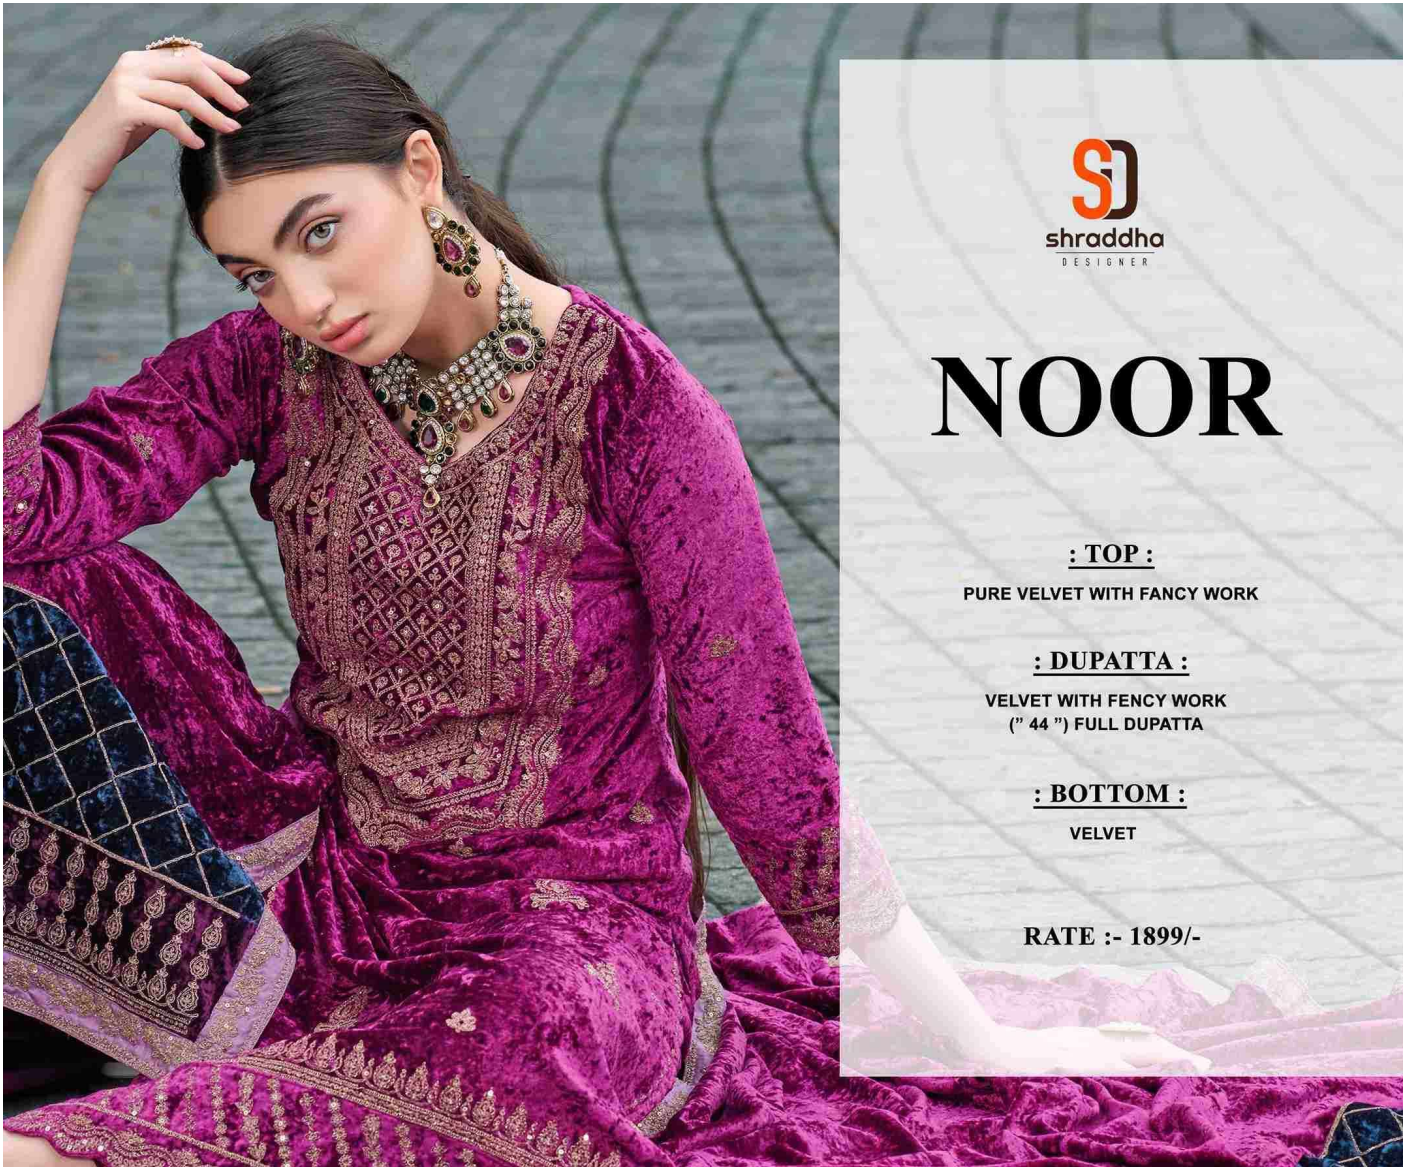

shraddha
DESIGNER

NOOR

NOOR

: TOP :

PURE VELVET WITH FANCY WORK

: DUPATTA :

VELVET WITH FENCY WORK
(" 44 ") FULL DUPATTA

: BOTTOM :

VELVET

RATE :- 1899/-

SD
shraddha
DESIGNER

shraddha
DESIGNER

shradha
DESIGNER

Elegance - SHADHA'S D NO.100

shroddho
DESIGNER

Venerable - S.A.A.S. NO.004