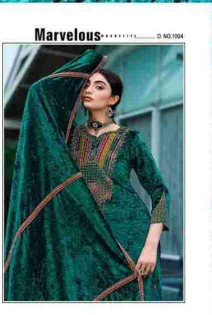

shraddha
DESIGNER

NOOR

NOOR

: TOP :

PURE VELVET WITH FANCY WORK

: DUPATTA :

VELVET WITH FENCY WORK
(" 44 ") FULL DUPATTA

: BOTTOM :

VELVET

RATE :- 1899/-

SD
shraddha
DESIGNER

shraddha
DESIGNER

shradha
DESIGNER

Elegance - SHADHA'S D NO.100

shroddho
DESIGNER

Venerable - S.A.A.S. NO.004