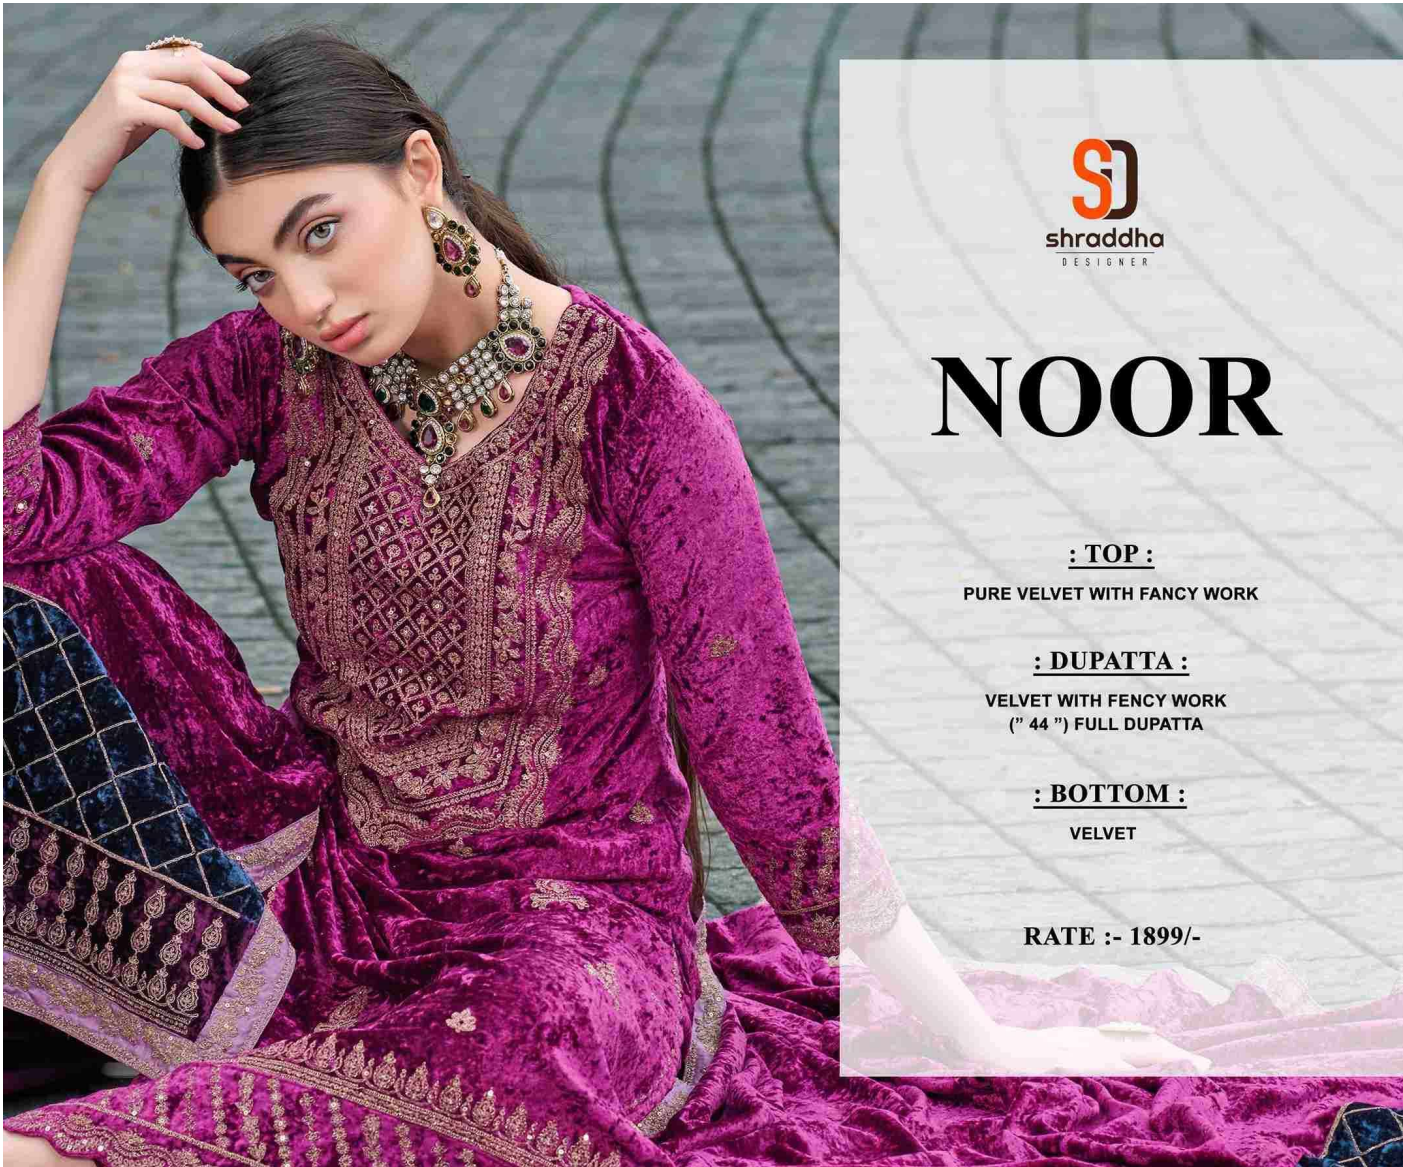

shraddha
DESIGNER

NOOR

NOOR

: TOP :

PURE VELVET WITH FANCY WORK

: DUPATTA :

VELVET WITH FENCY WORK
(" 44 ") FULL DUPATTA

: BOTTOM :

VELVET

RATE :- 1899/-

SD
shraddha
DESIGNER

shraddha
DESIGNER

shroddho
DESIGNER

Venerable - S.A.A.S. NO.006

shraddha
DESIGNER

NOOR