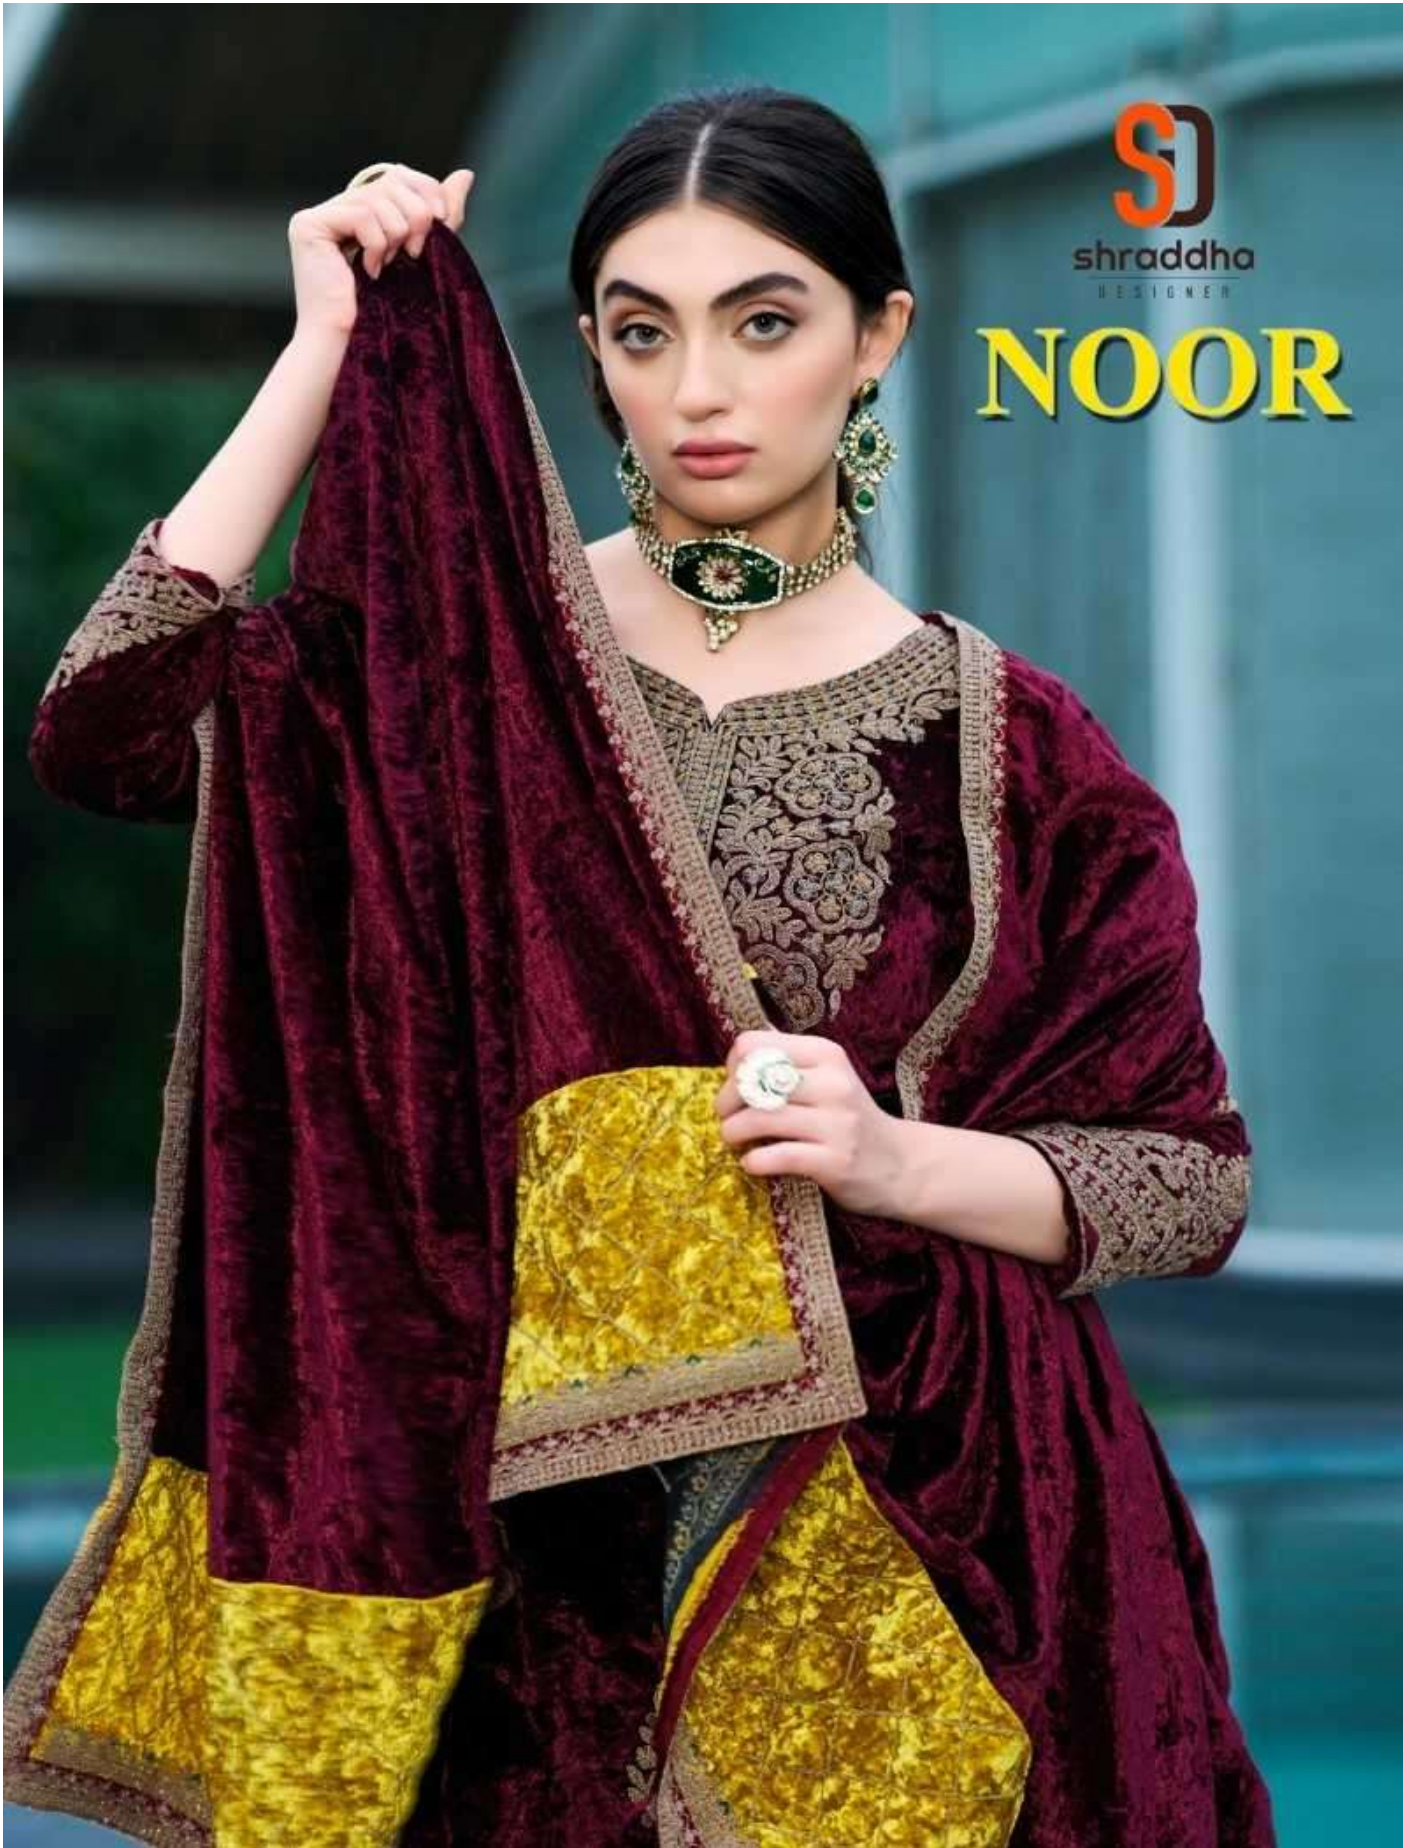

shraddha
DESIGNER

NOOR

NOOR

: TOP :

PURE VELVET WITH FANCY WORK

: DUPATTA :

VELVET WITH FENCY WORK
(" 44 ") FULL DUPATTA

: BOTTOM :

VELVET

RATE :- 1899/-

SD
shraddha
DESIGNER

shraddha
DESIGNER

shroddho
DESIGNER

Venerable - S.A.A.S. NO.006

shraddha
DESIGNER

NOOR