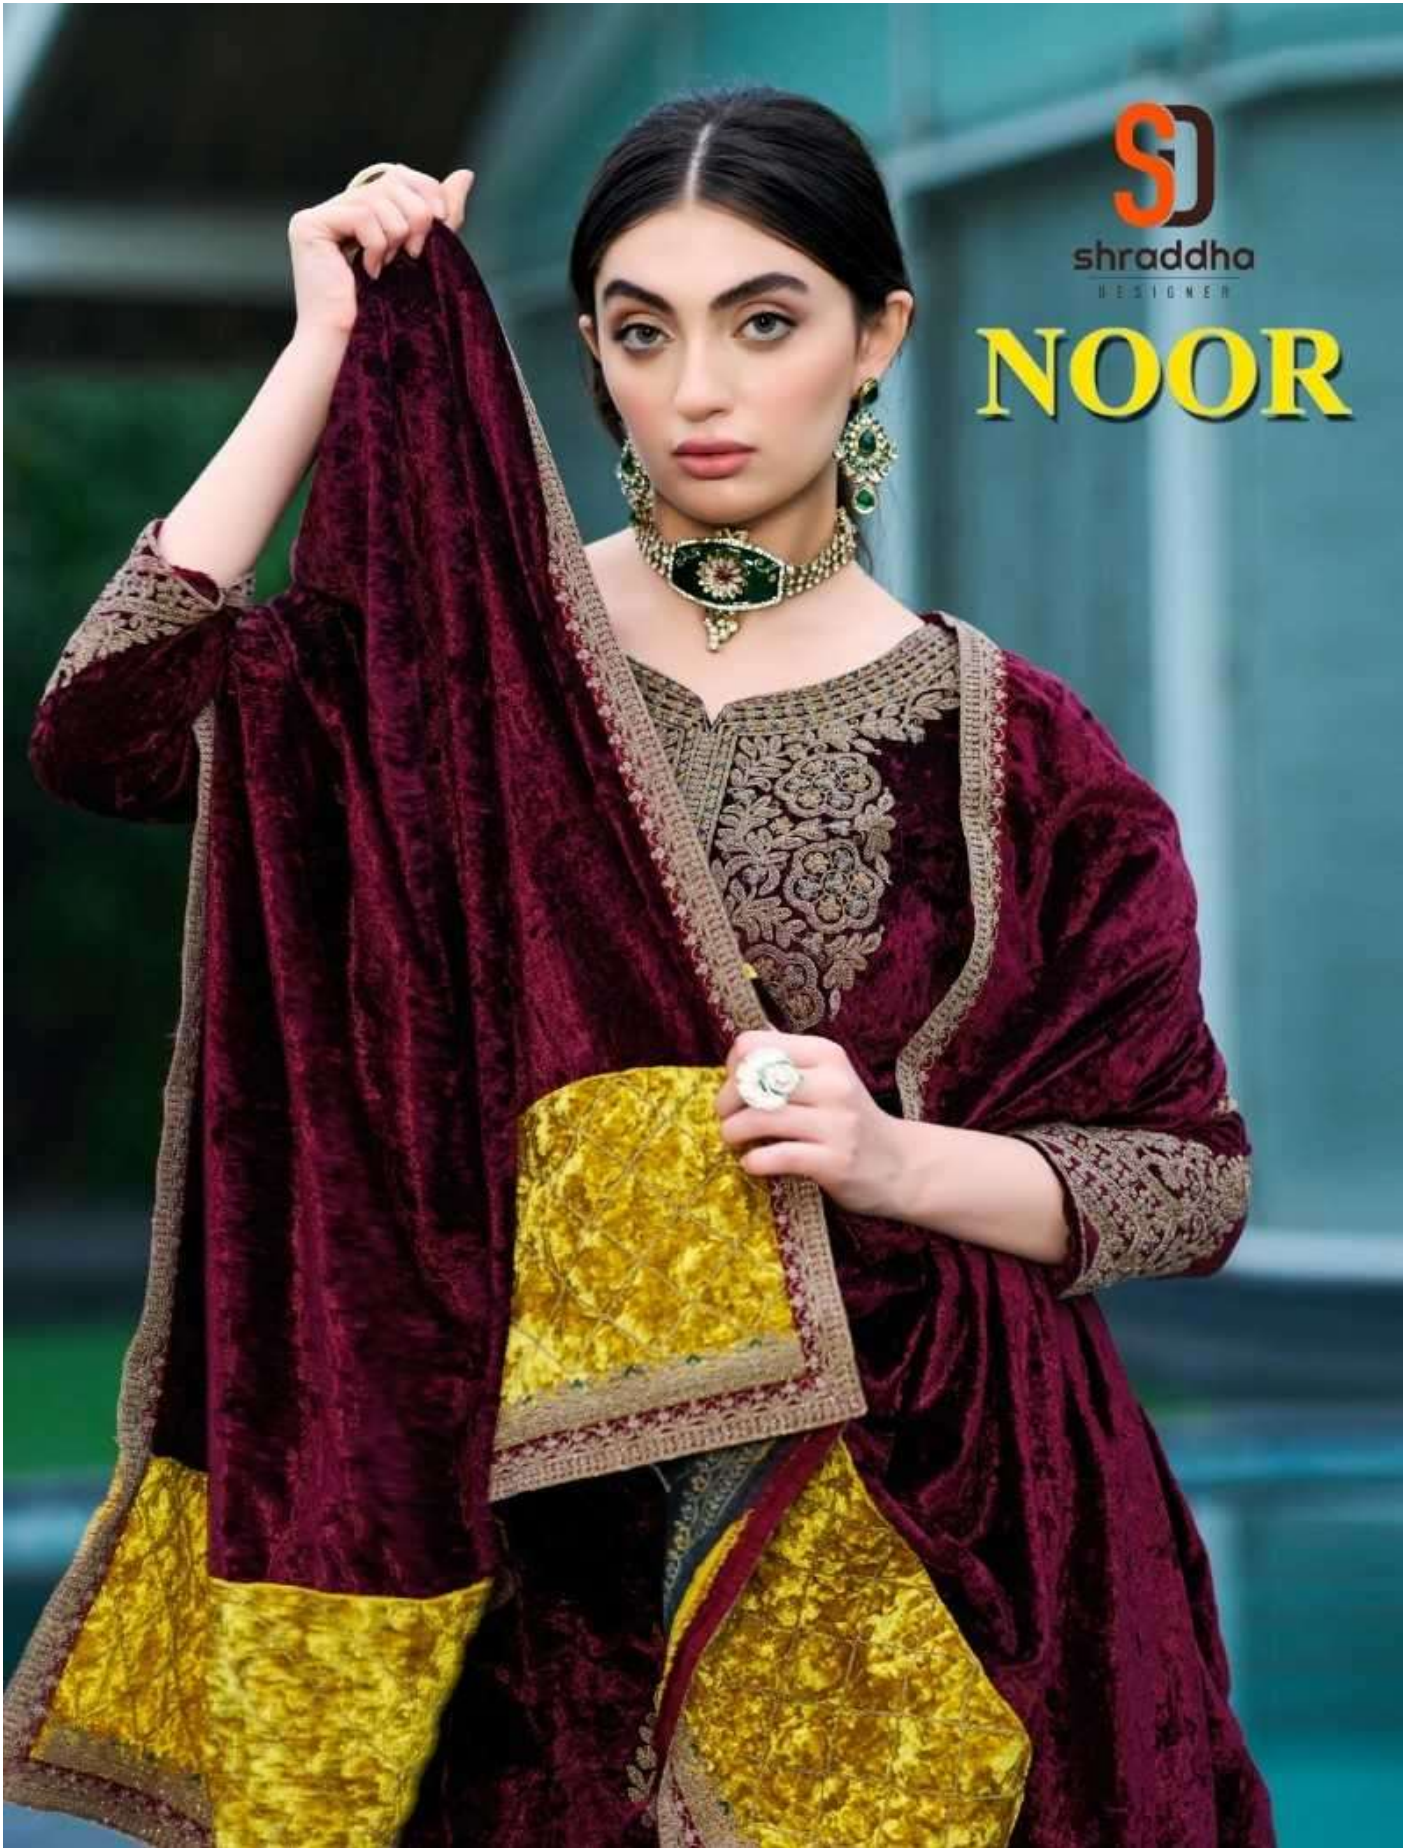

shraddha
DESIGNER

NOOR

NOOR

: TOP :

PURE VELVET WITH FANCY WORK

: DUPATTA :

VELVET WITH FENCY WORK
(" 44 ") FULL DUPATTA

: BOTTOM :

VELVET

RATE :- 1899/-

SD
shraddha
DESIGNER

shraddha
DESIGNER

shradha
DESIGNER

Elegance - SHADHA'S D NO.100

shroddho
DESIGNER

Venerable - S.A.A.S. NO.004