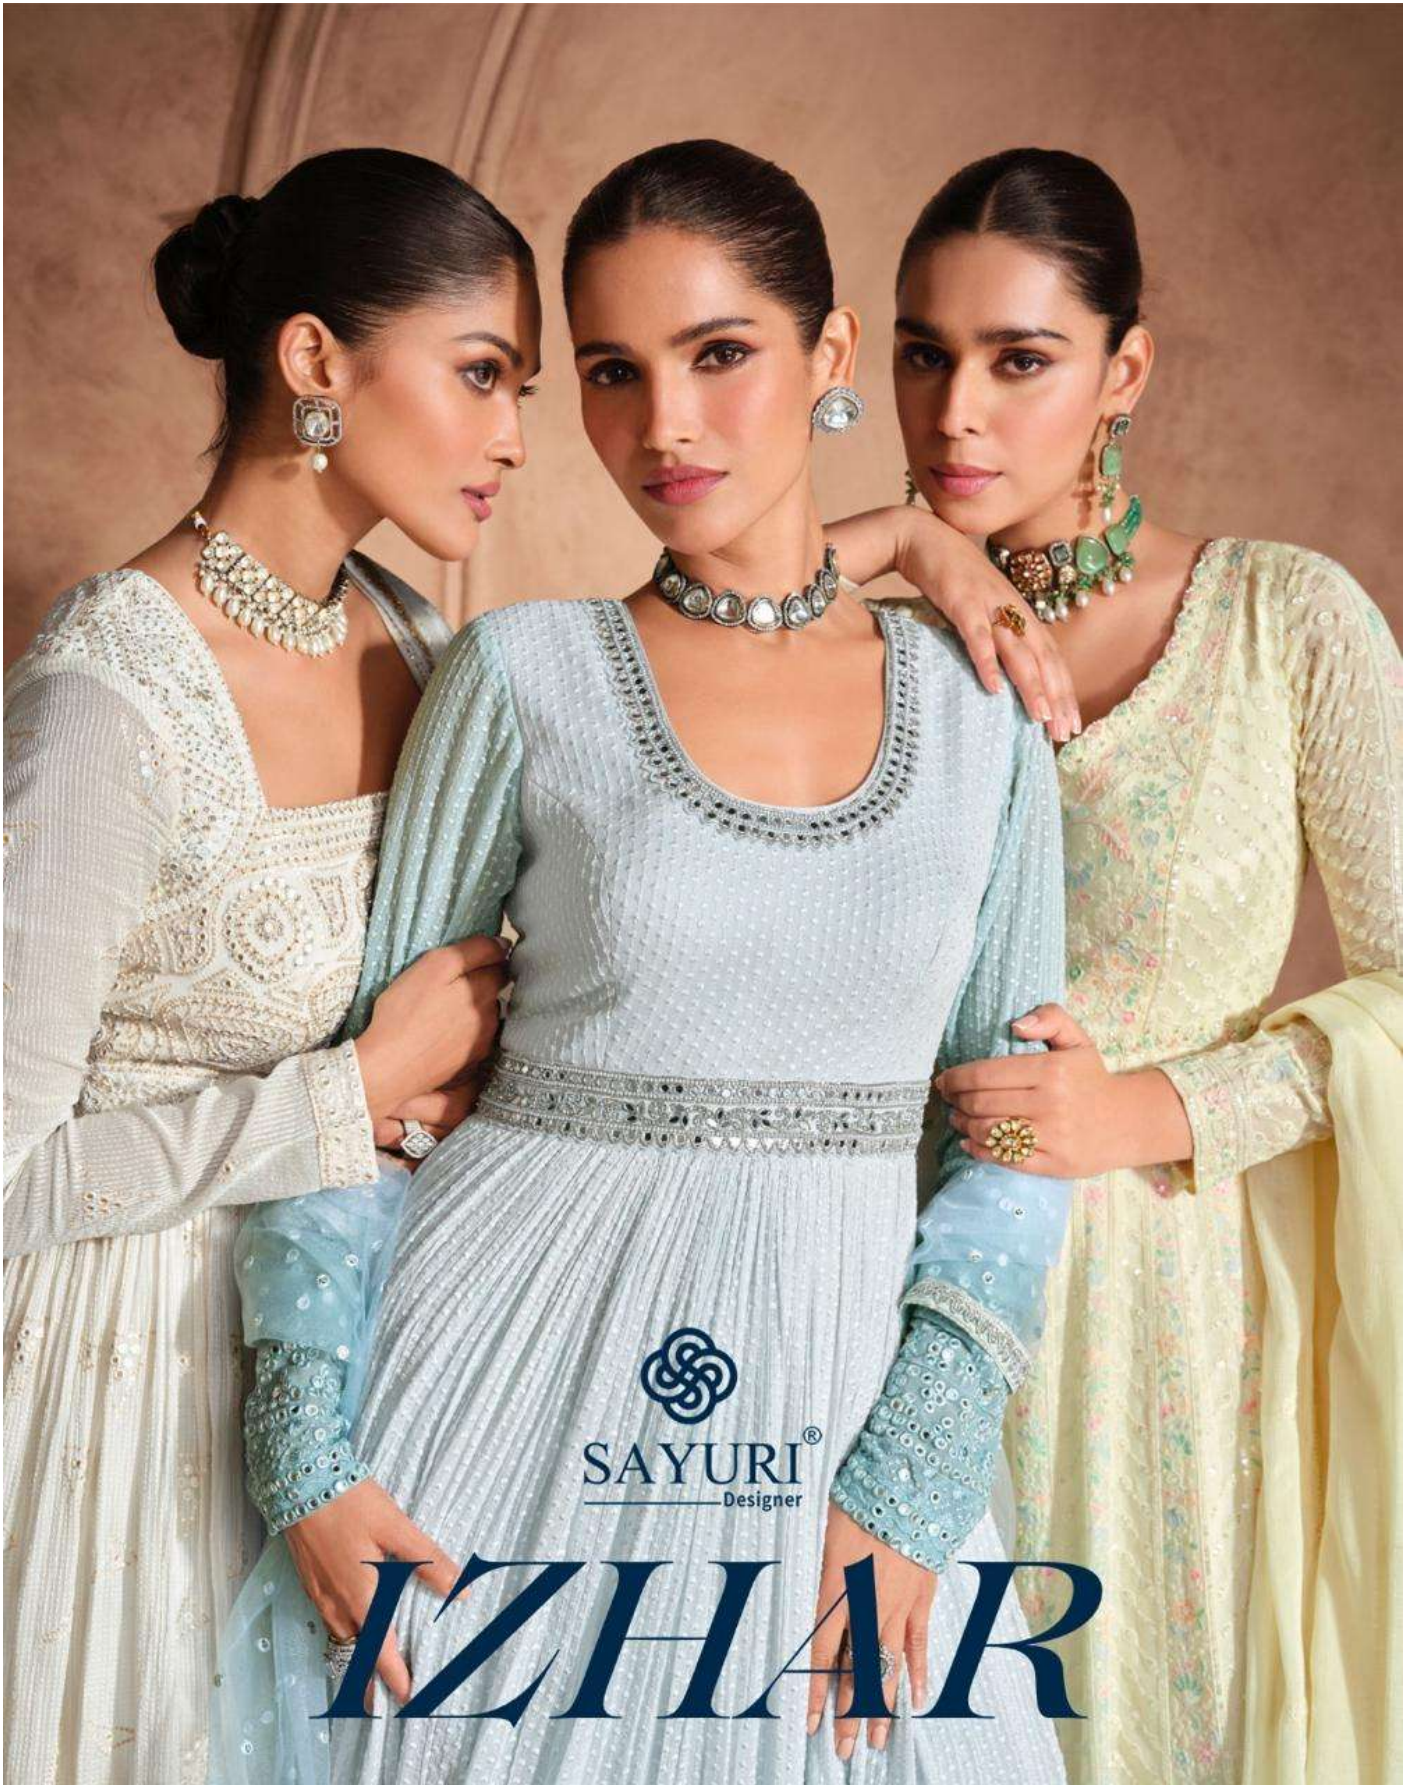

SAYURI®
Designer

IZHAR

SAYURI®
Designer

IZHAR

FLAUNT THE ELEGANT PANACHE.

5676

5677

5678

SAYURI[®]
Designer
IZHAR

CELEBRATE IN CHIC COMFORT

* 5678 *