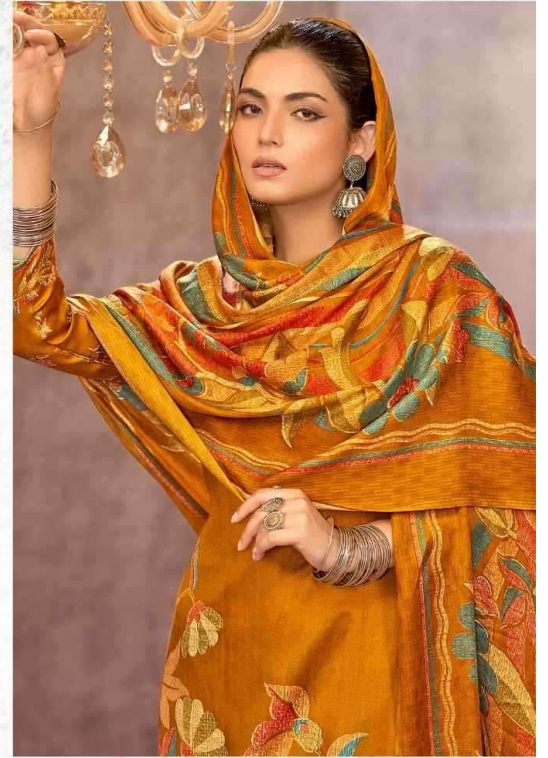

D.No.1003

ROLI MOLI[®]
CREATION

ROLI MOLI[®]
CREATION

SHINY A DESIRE THAT DIFFERENTIATES AND OUTSHINES WITH LONG-LASTING EFFECT. A DESIRE THAT CAN ATTRACT MANY SOUL SURROUNDING IT. D.No.1004

A DESIRE TO BE MOST ADORABLE SOUL SURROUNDED IN YOUR WORLD, AND CAPTIVATE MANY EYES.