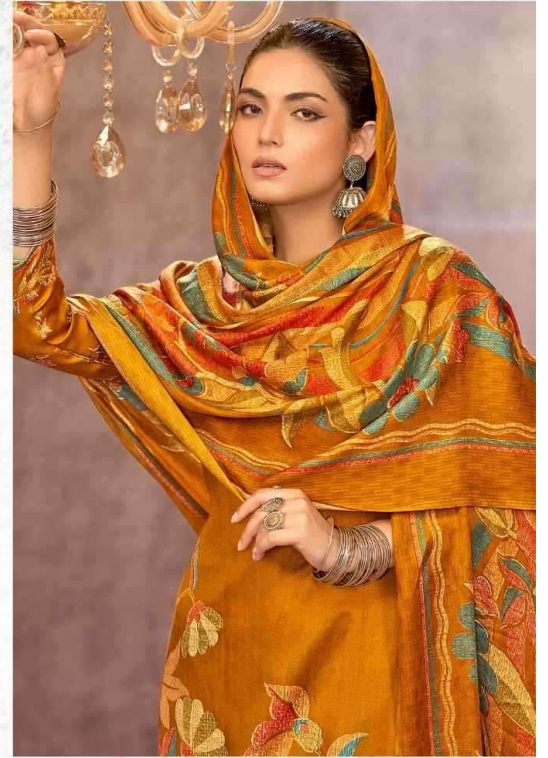

D.No.1003

ROLI MOLLI[®]
CREATION

ROLI MOLI[®]
CREATION

SHINY A DESIRE THAT DIFFERENTIATES AND OUTSHINES WITH LONG-LASTING EFFECT. A DESIRE THAT CAN ATTRACT MANY SOUL SURROUNDING IT. D.No.1004

A DESIRE TO BE MOST ADORABLE SOUL SURROUNDED IN YOUR WORLD, AND CAPTIVATE MANY EYES.

D.No.1005

ROLI MOLLI[®]
CREATION

ROLI MOLI[®]
CREATION

D.No.1006

A DESIRE TO BE MOST ADORABLE SOUL,SURROUNDED IN YOUR WORLD, AND CAPTIVATE MANY EYES.

PLEASING

WHEN A DESIRE LEAVES YOU WITH MANY HAPPY MOMENTS AND A SWEET MEMORY,
IT CERTAINLY GIVES YOU A PLEASURE OF LIVING EVERY MOMENT