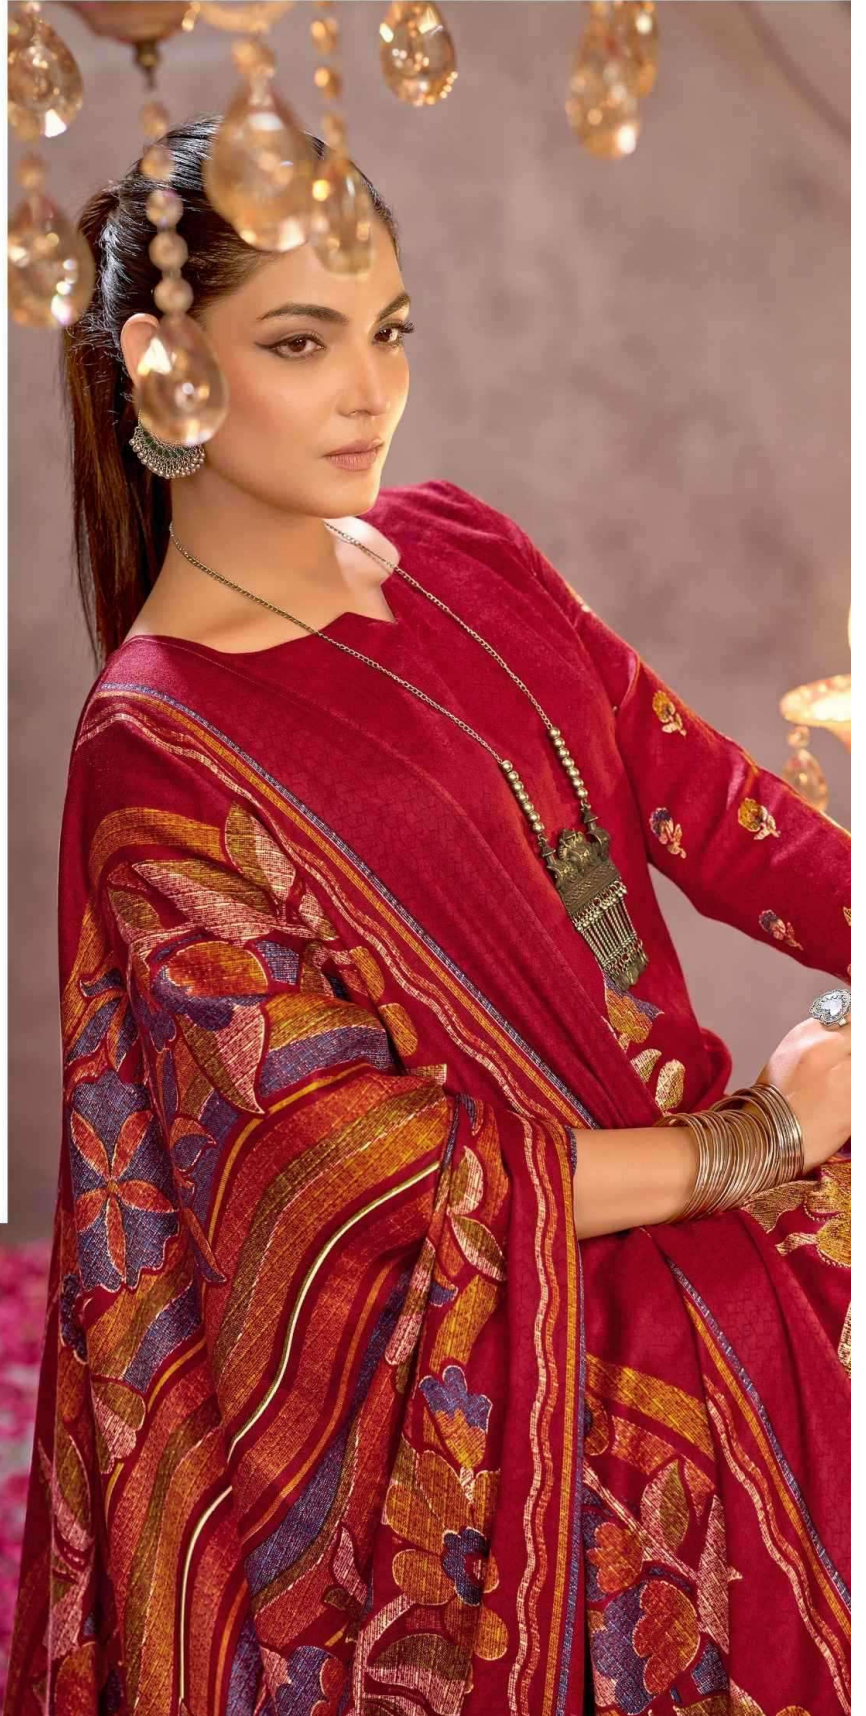

D.No.1006

A DESIRE TO BE MOST ADORABLE SOUL,SURROUNDED IN YOUR WORLD, AND CAPTIVATE MANY EYES.