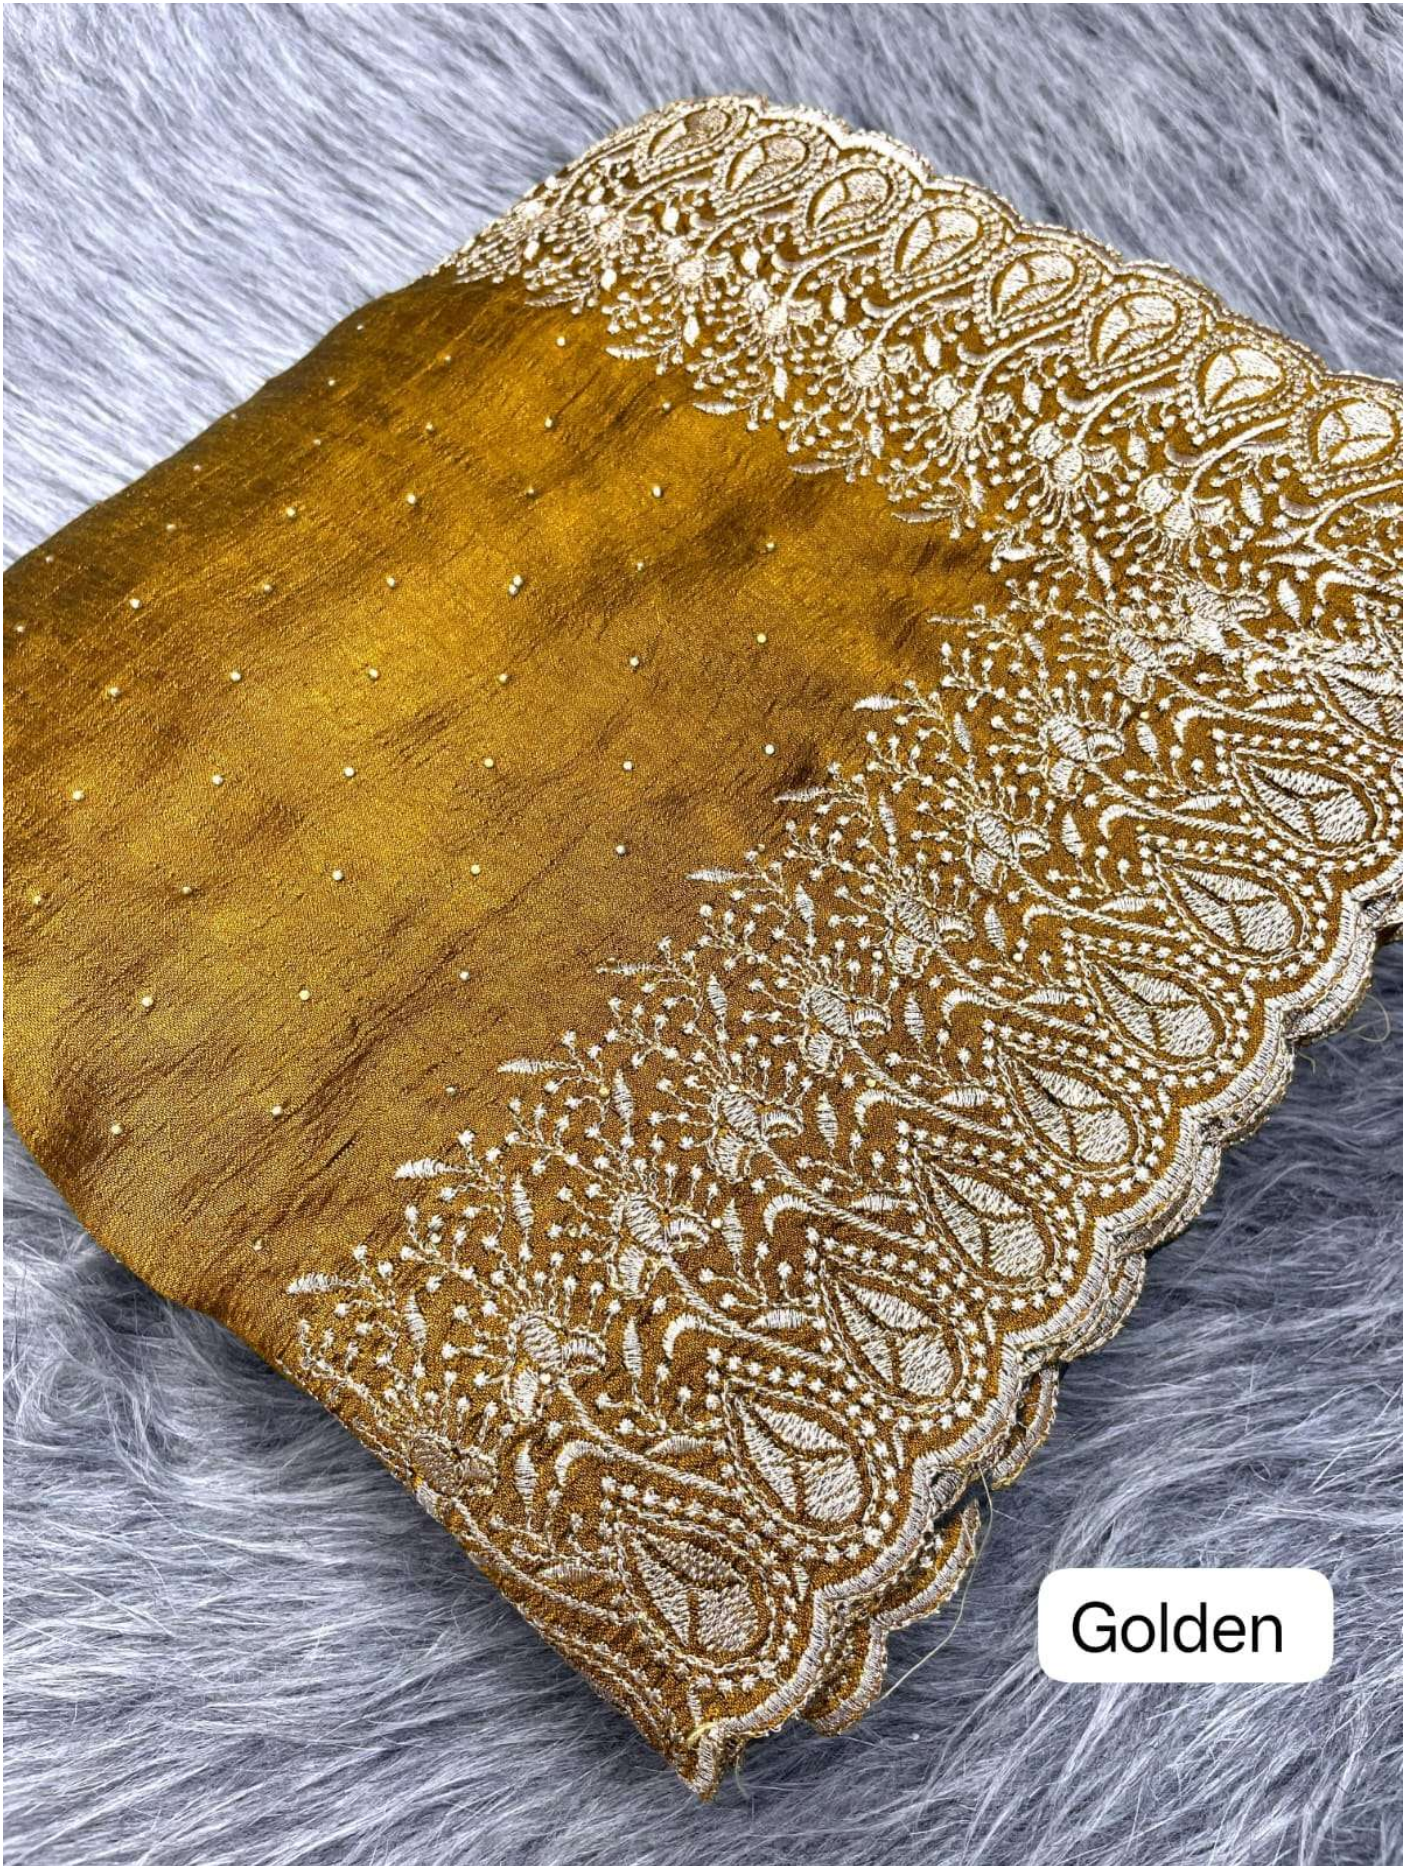

Red

Black

Dark wine

Golden

Morpitch

Rani

Wine