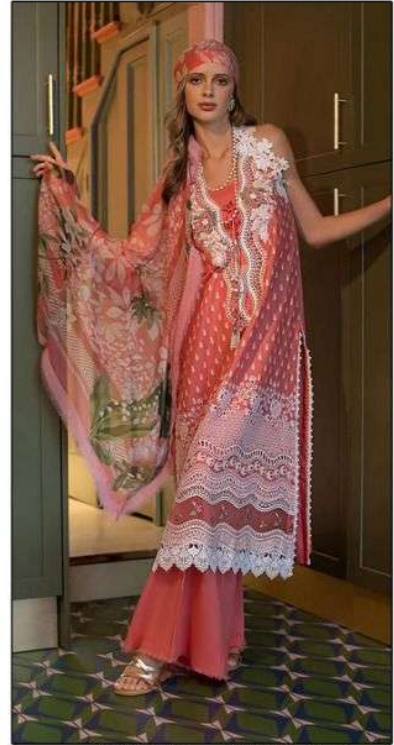

عاليه بي
Aliya.B

VOL-04

Heavy Cotton Luxury Collection.

SOF

SHREE OM FAB

100% COTTON

DNO-4001

DNO-4002