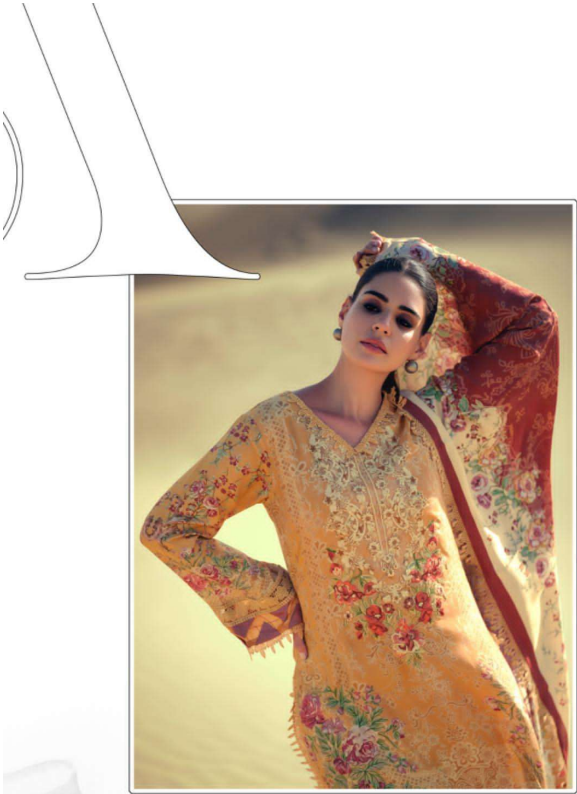

36006 | COUTURE CHARM