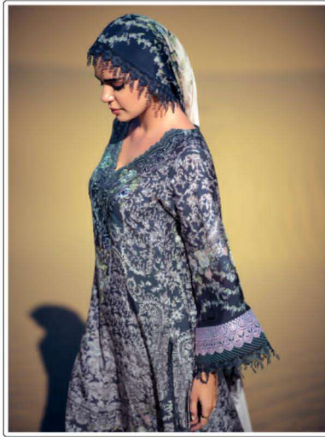

GULL JEE

Petals

Pure pashmina collection

36001 | STYLE STATEMENT

36003 | TIMELESS CHARM

Celebrating the quiet beauty that defies eras, embodying grace that whispers tales of timeless allure.

36004 | CLASSIC ALLURE

36005 | BOLD CONFIDENCE

36006 | COUTURE CHARM

Petals

Pure pashmina collection

36001

36002

36003

36004