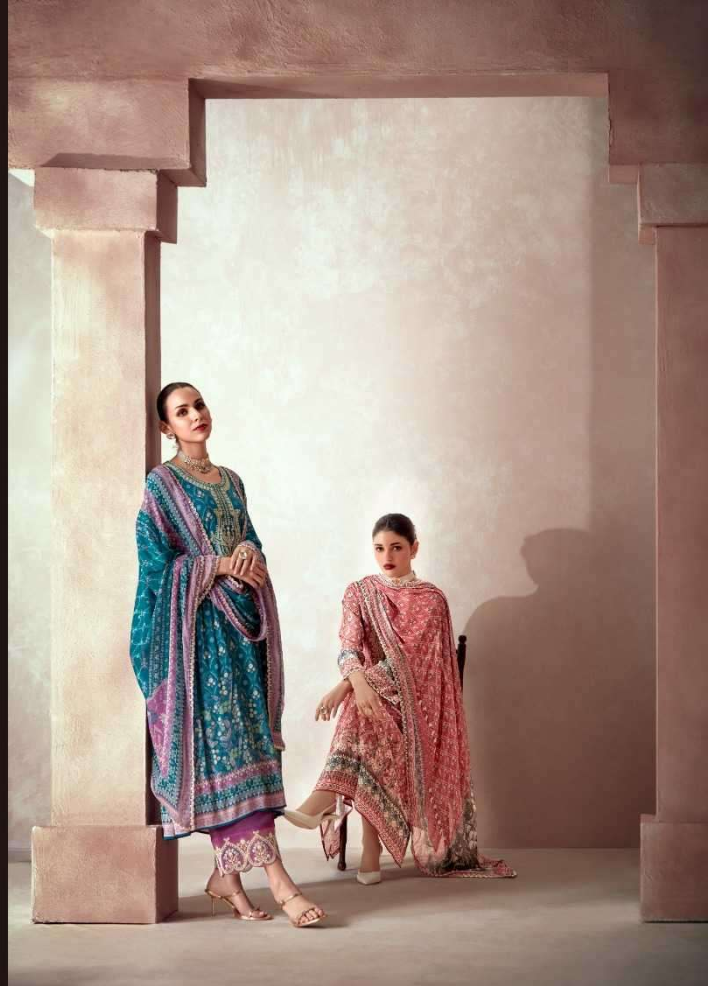

Elahéh

TOP

PURE PASHMINA STAPLE WITH DIGITAL PRINT, DORI EMBROIDERY ON NECKLINE AND SCALLOPED EMBROIDERY BORDER SLEEVES

DUPATTA

PURE CHINNON WITH DIGITAL PRINT AND SCALLOPED DORI EMBROIDERY BORDER

BOTTOM

PURE PASHMINA STAPLE WITH DORI SCALLOPED EMBROIDERY ON ORGANZA

Heer
BY KIMORA