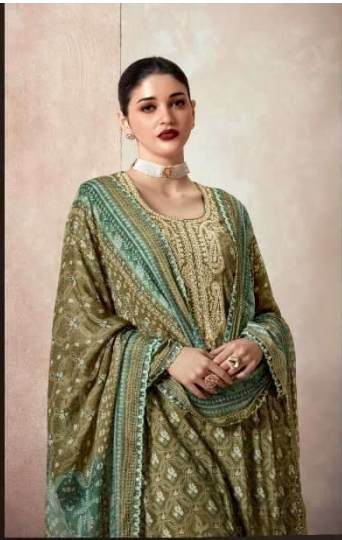

HEER
BY KIMORA

9513