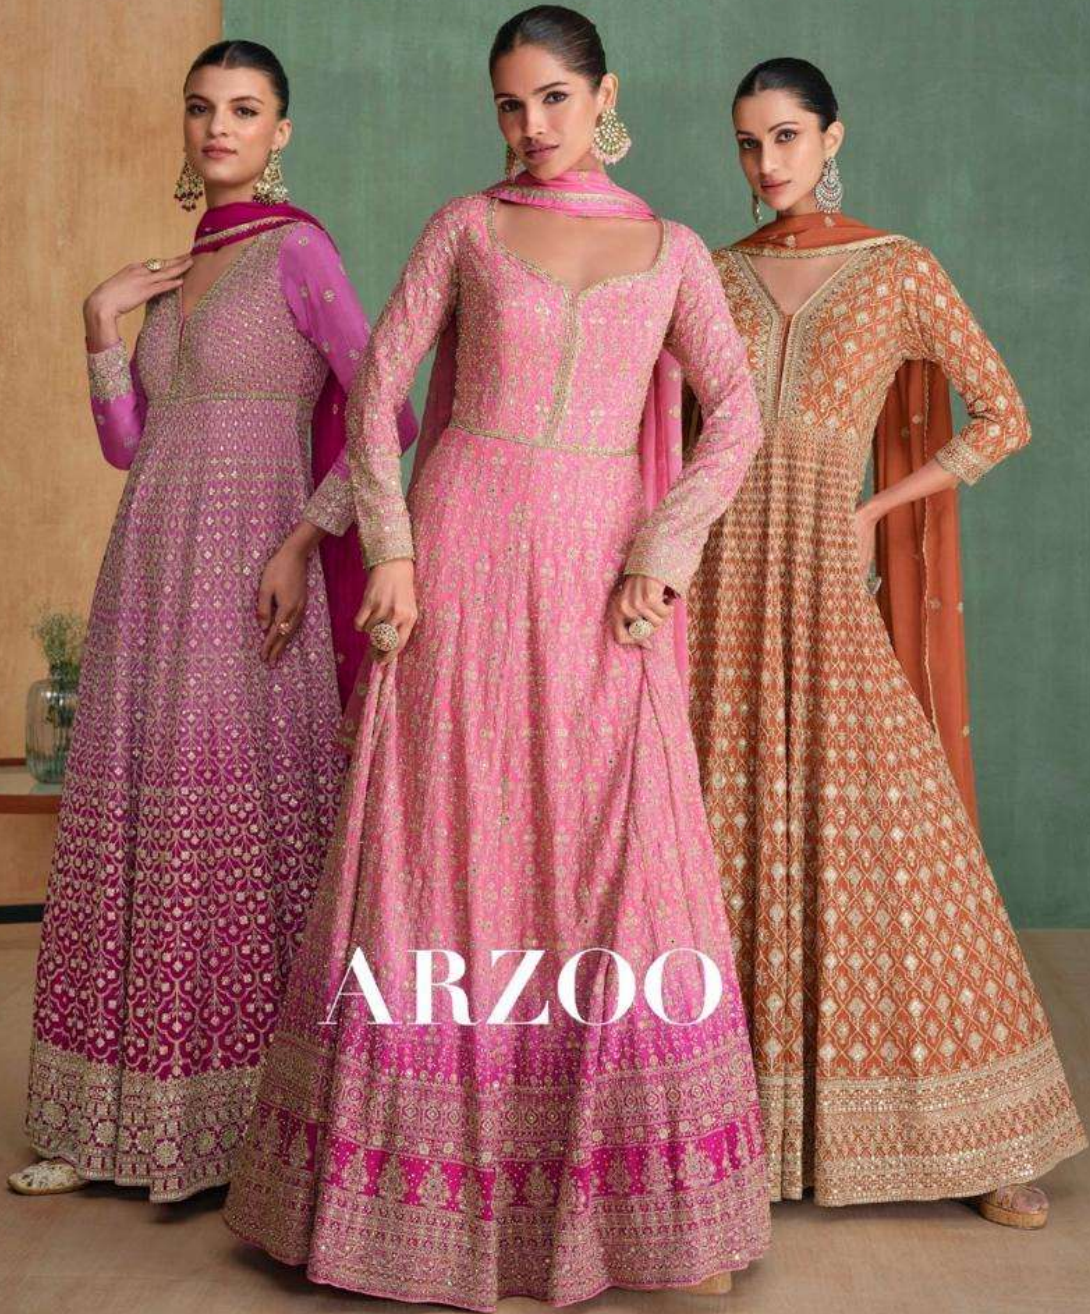

SAYURI[®]
Designer

ARZOO

SAYURI[®]
Designer

ARZOO

SAYURI[®]
Designer

CODE - 5686

SAYURI[®]
Designer

CODE - 5685