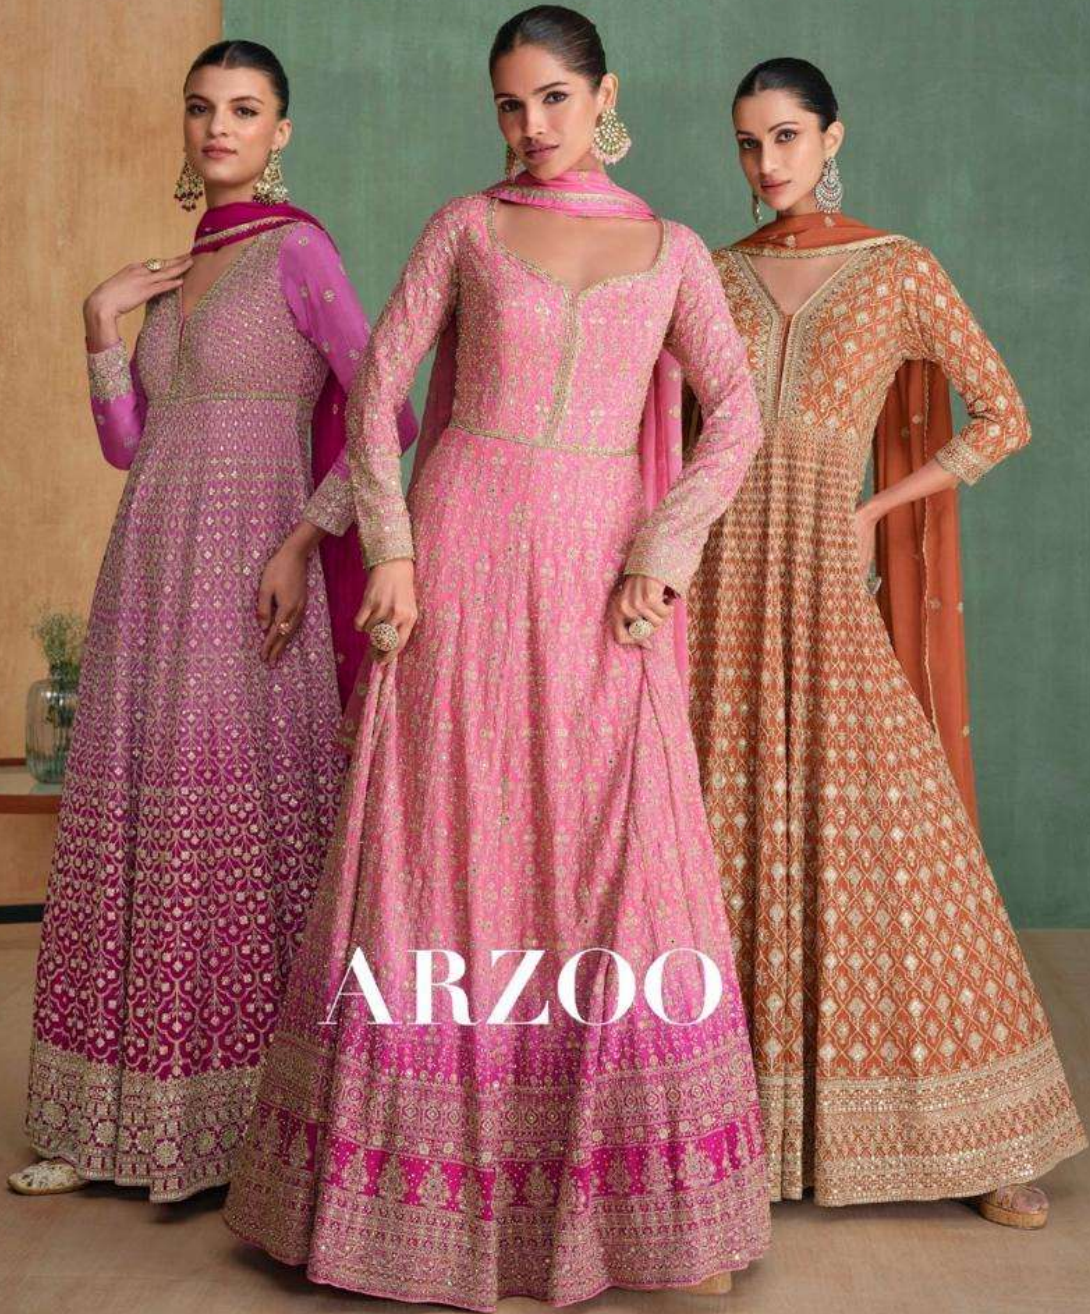

SAYURI[®]
Designer

ARZOO

SAYURI®
Designer

ARZOO

SAYURI[®]
Designer

CODE - 5686

SAYURI[®]
Designer

CODE - 5685