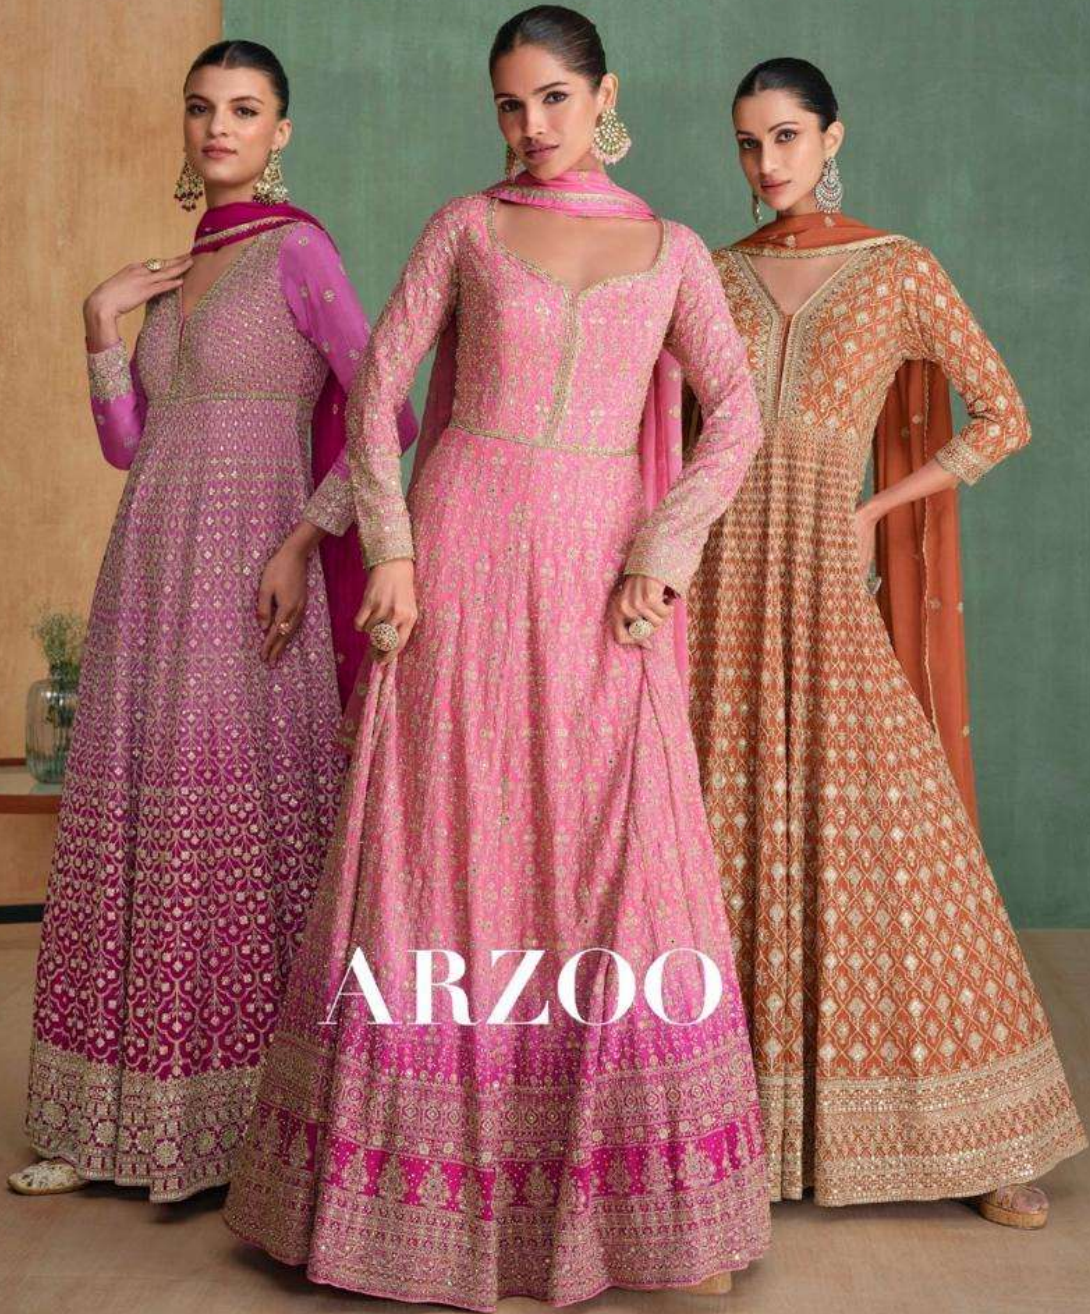

SAYURI[®]
Designer

ARZOO

SAYURI[®]
Designer

ARZOO

SAYURI[®]
Designer

CODE - 5686

SAYURI®
Designer

CODE - 5685