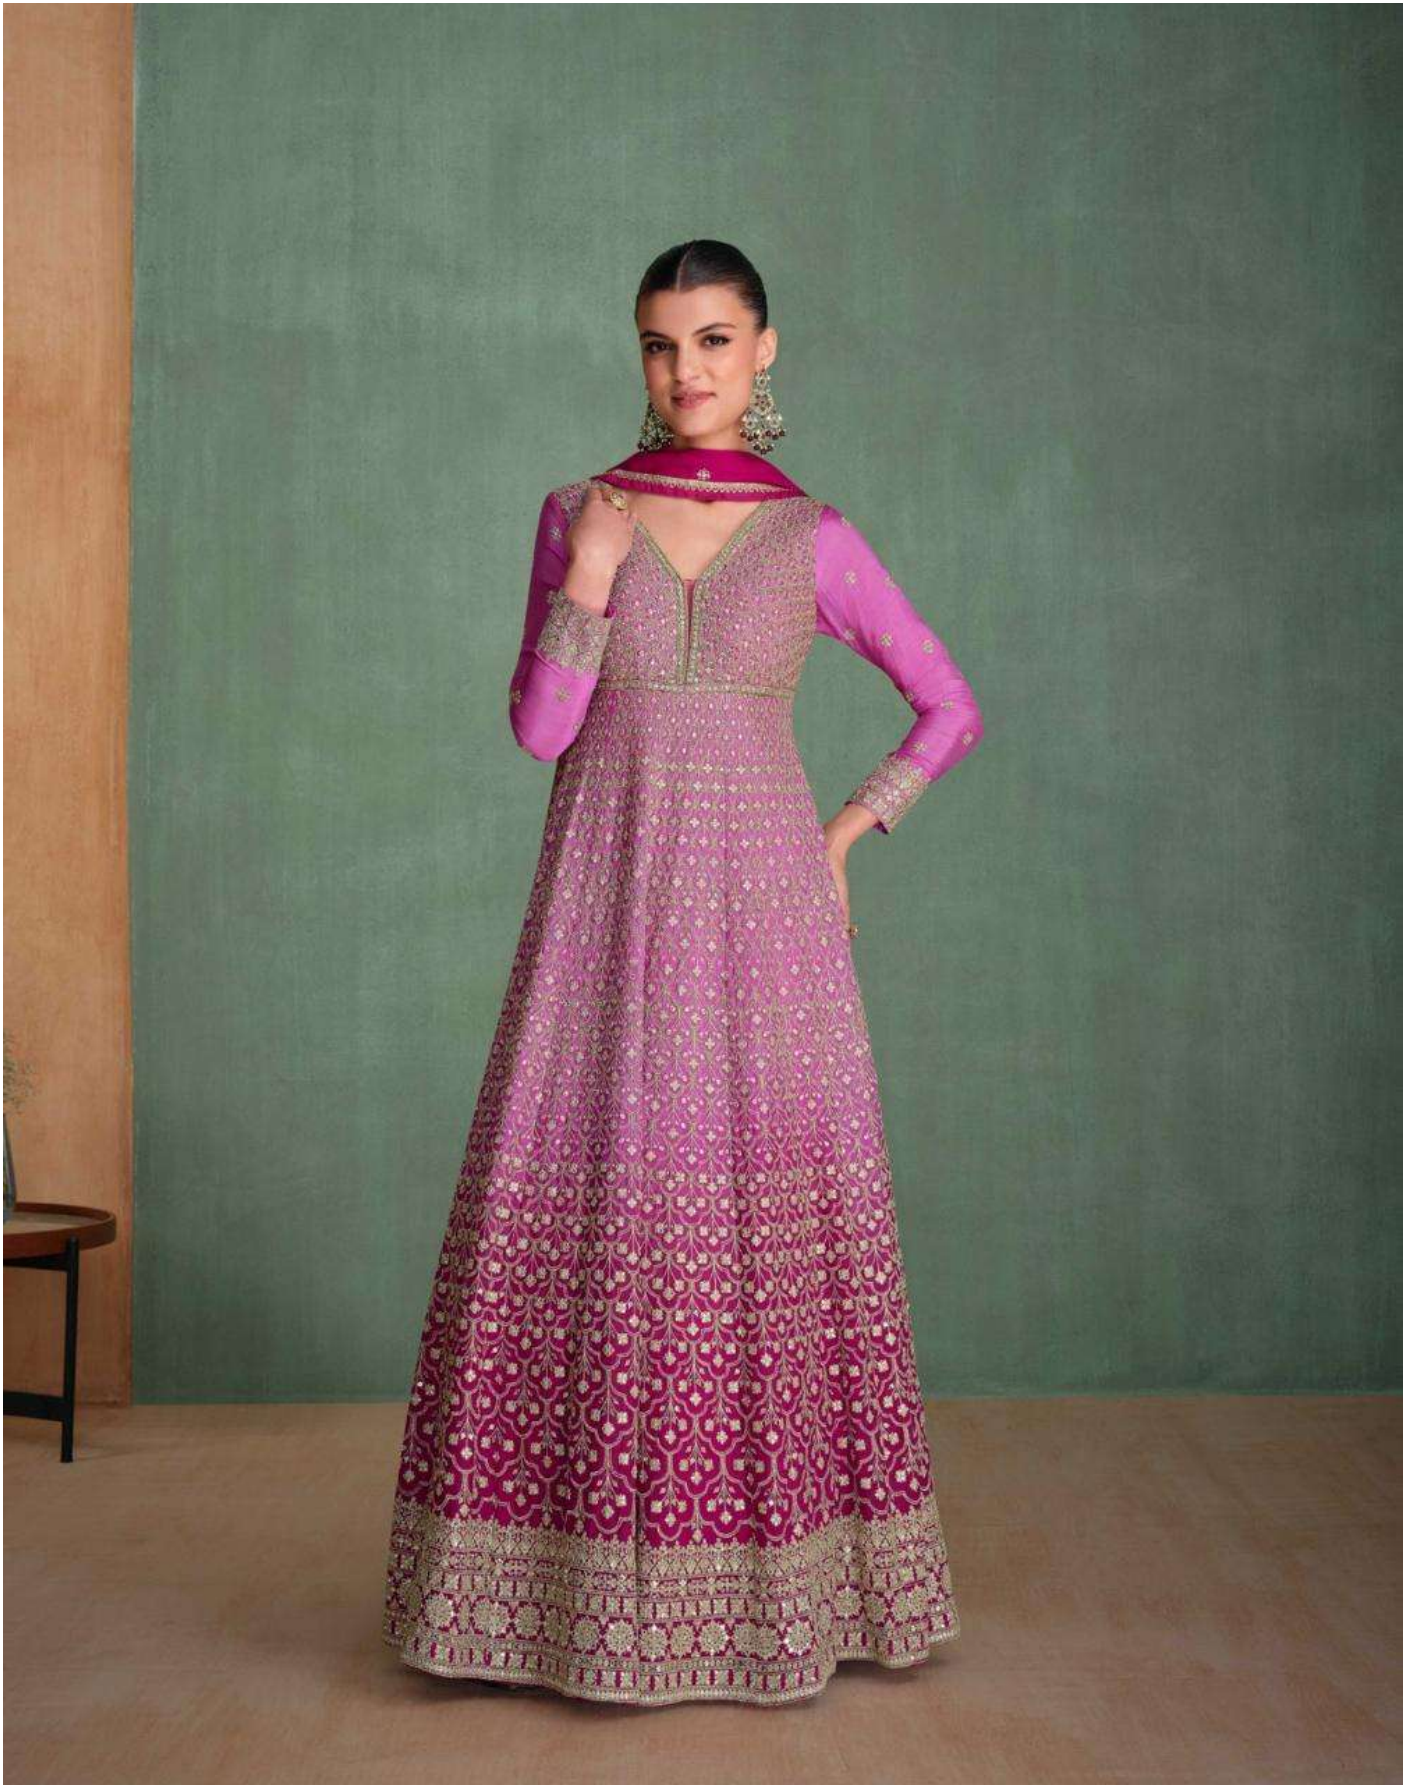

SAYURI[®]
Designer

ARZOO

SAYURI[®]
Designer

ARZOO

SAYURI[®]
Designer

CODE - 5686

SAYURI[®]
Designer

CODE - 5685