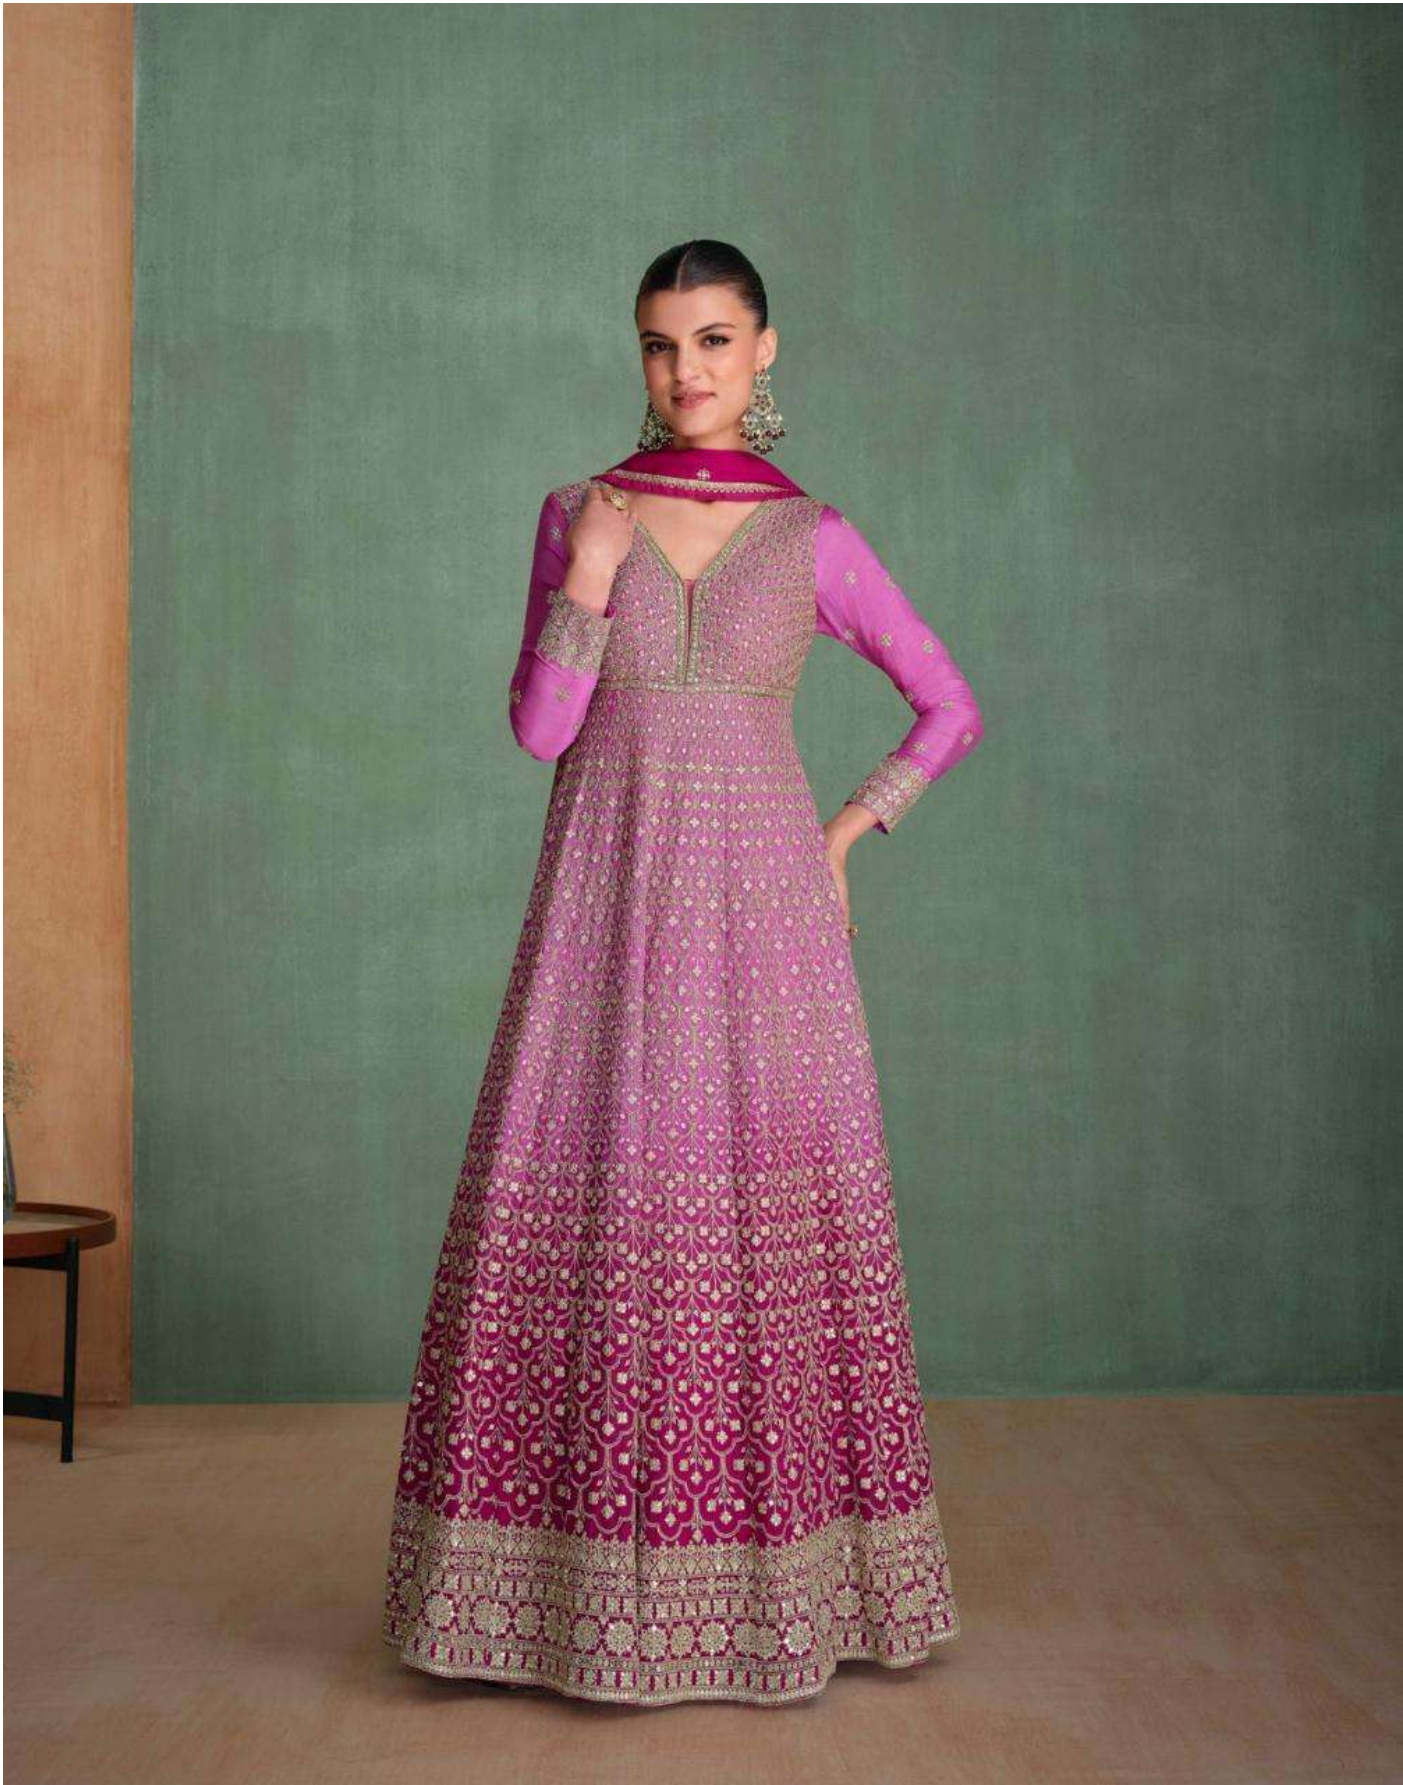

SAYURI[®]
Designer

ARZOO

SAYURI[®]
Designer

ARZOO

SAYURI[®]
Designer

CODE - 5686

SAYURI®
Designer

CODE - 5685