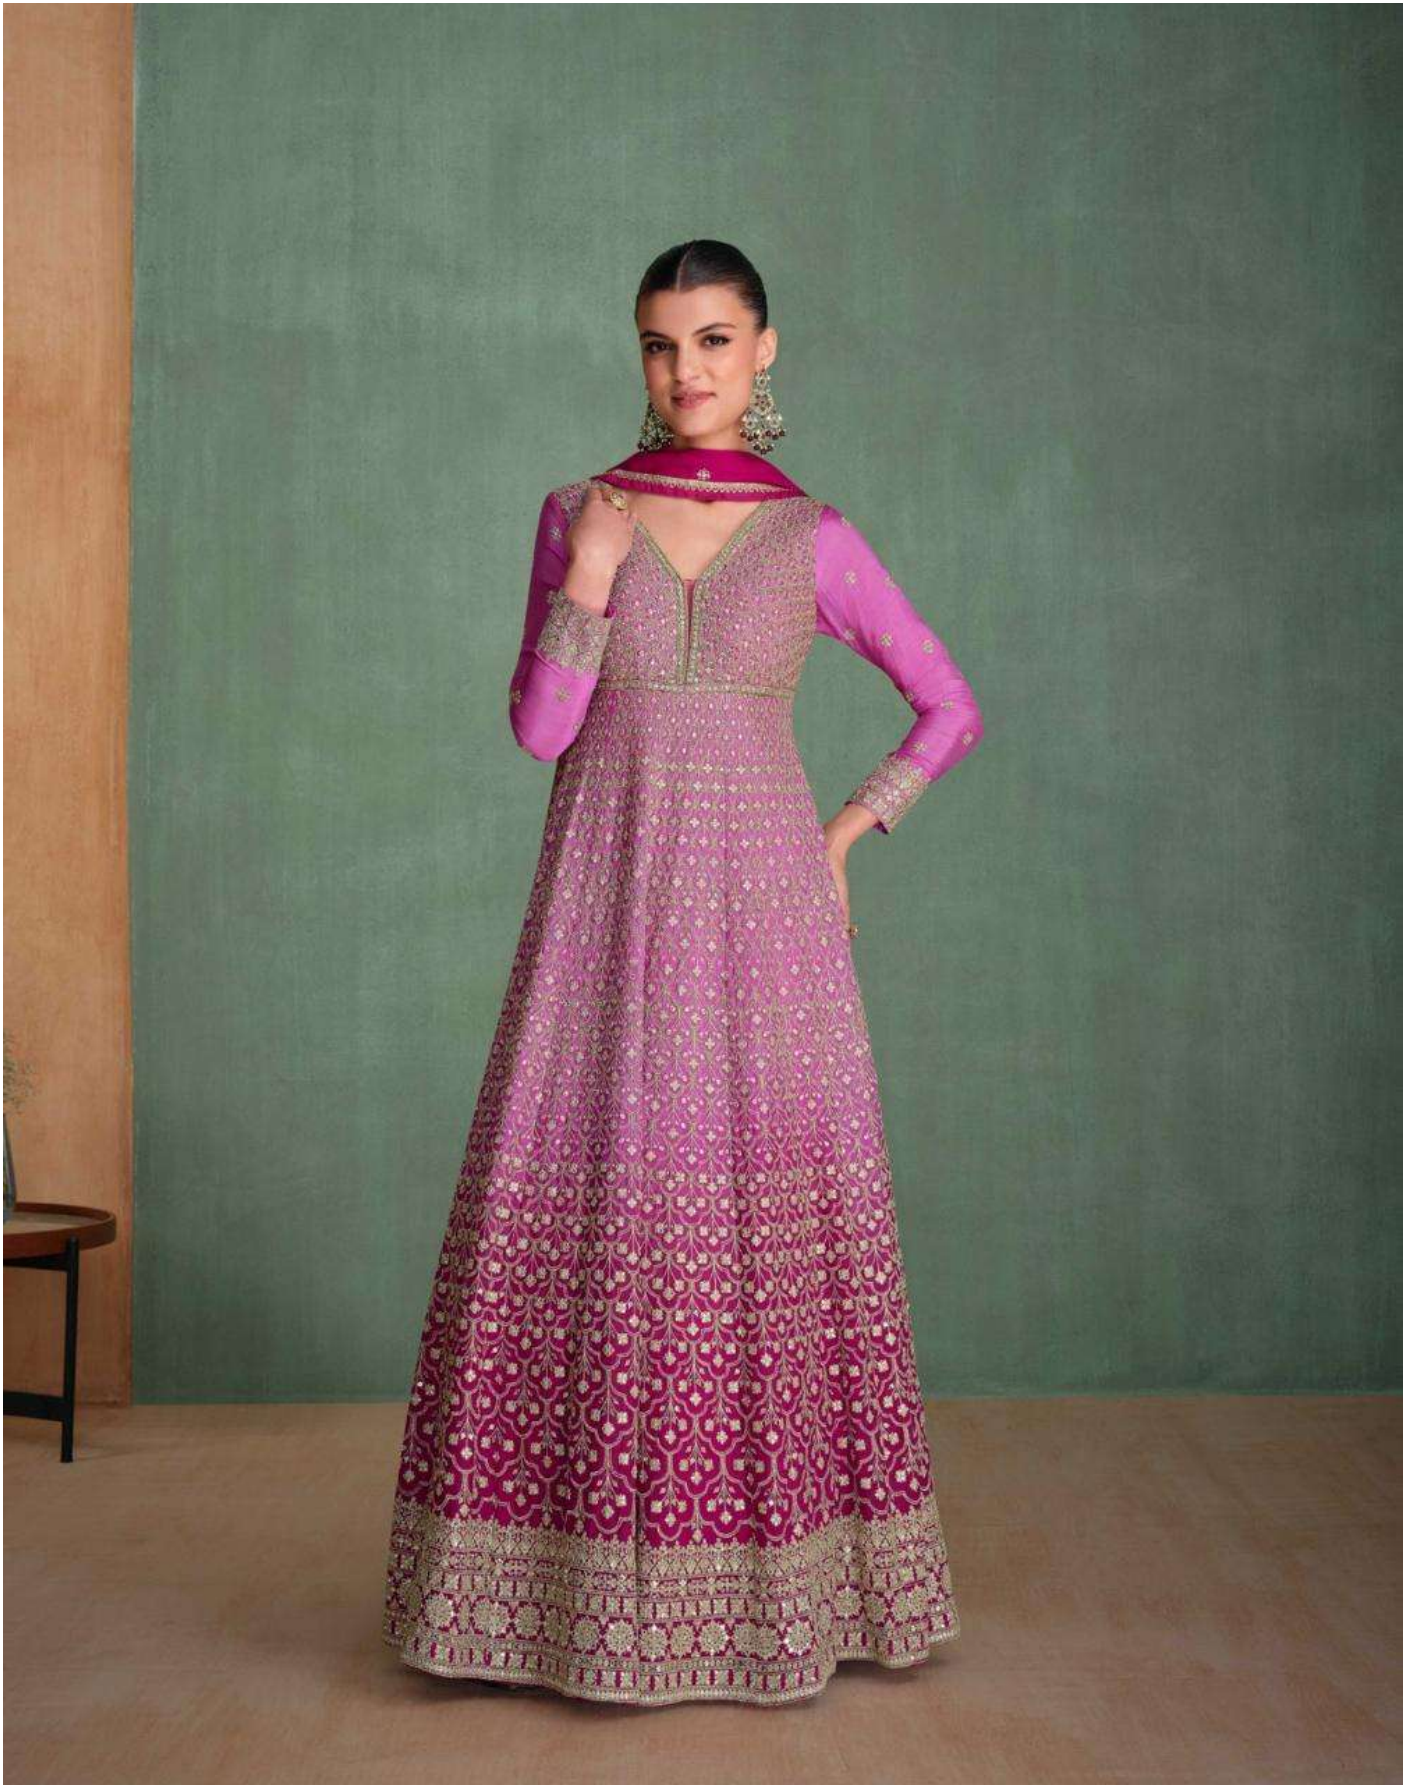

SAYURI[®]
Designer

ARZOO

SAYURI®
Designer

ARZOO

SAYURI[®]
Designer

CODE - 5686

SAYURI[®]
Designer

CODE - 5685