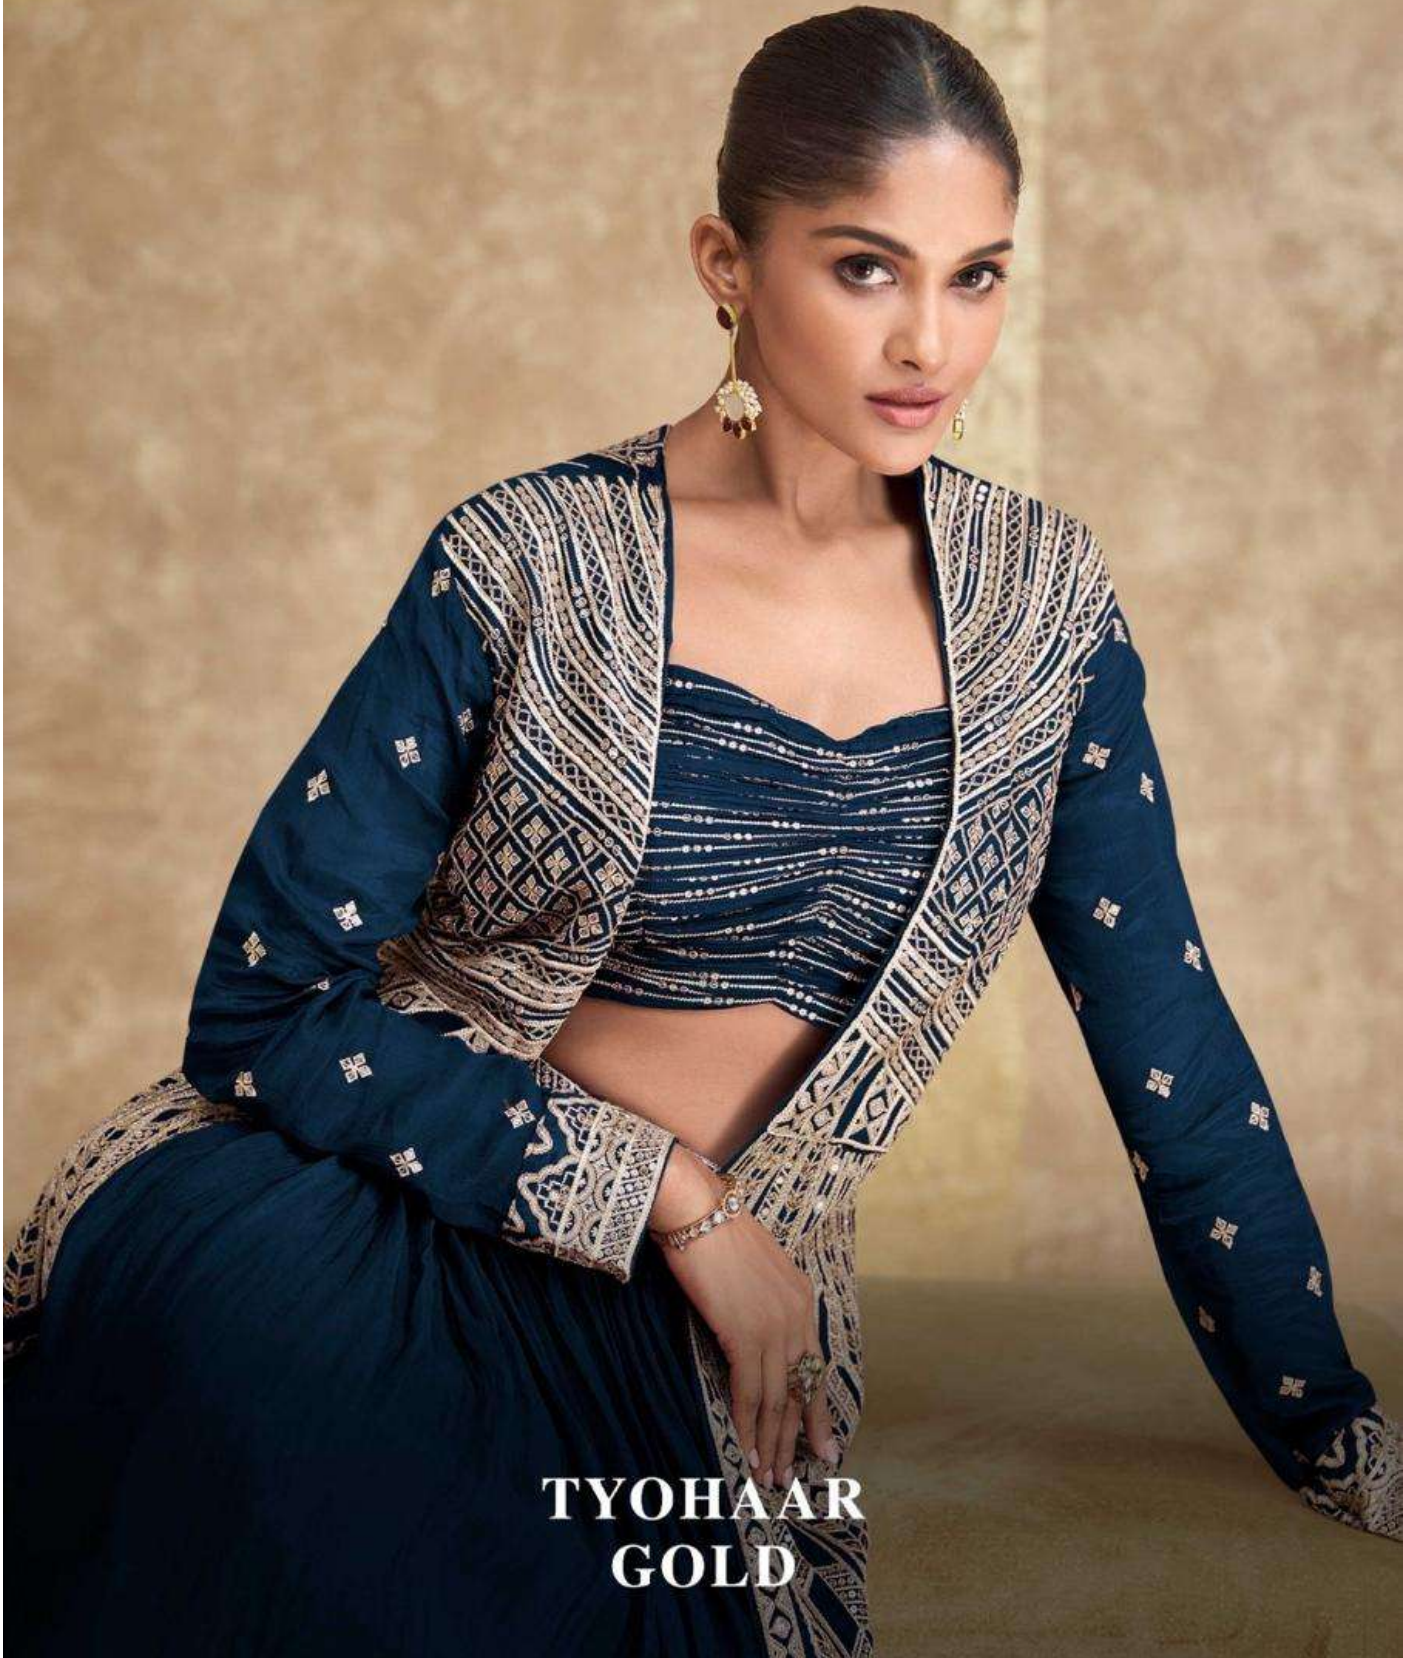

SAYURI®
Designer

**TYOHAAR
GOLD**