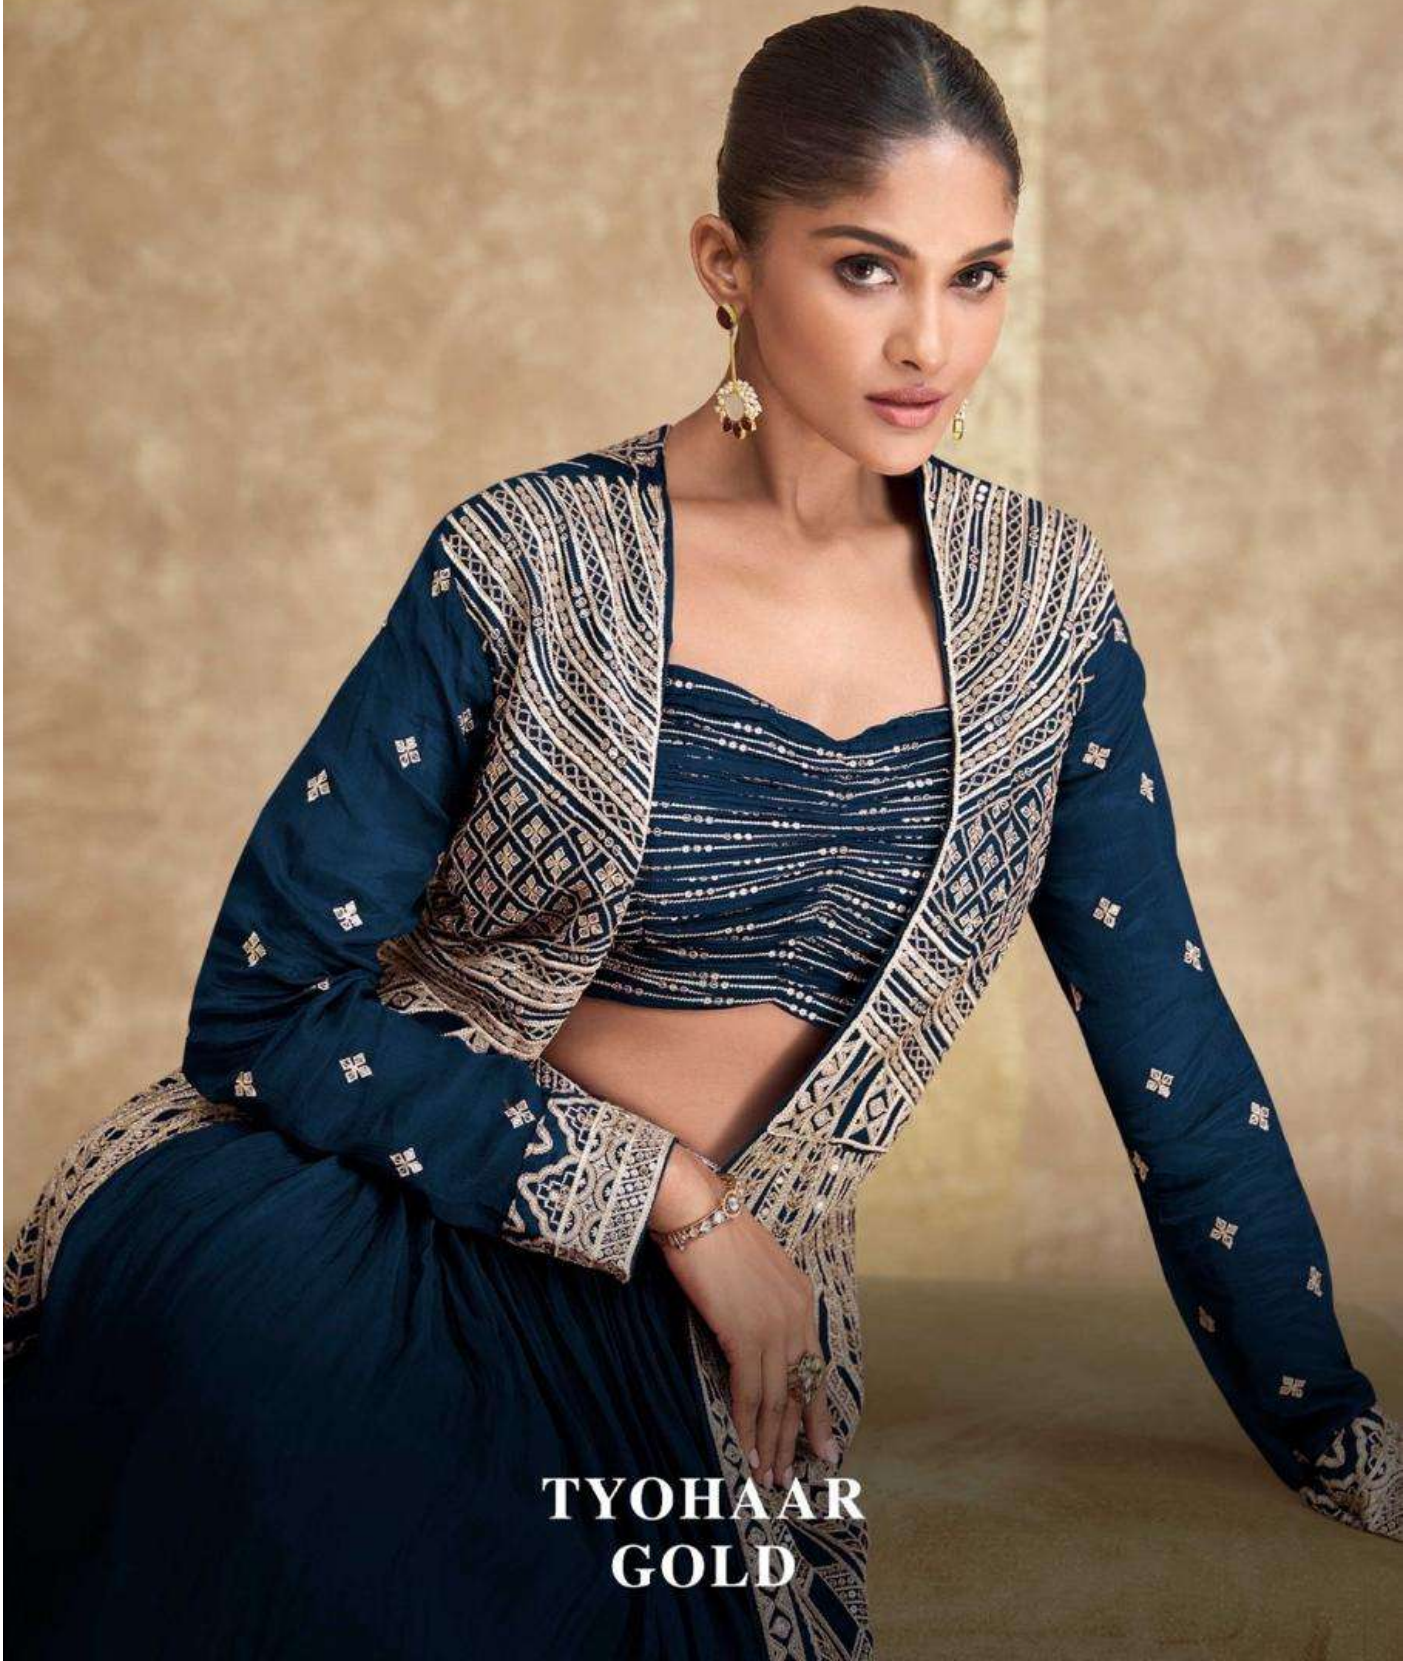

SAYURI®
Designer

TYOHAAR
GOLD

|| Elegance Woven into Every Moment ||

D NO-5622

|| Elegance Woven into Every Moment ||

D NO-5622

SAYURI[®]
Designer

D NO-5622-B