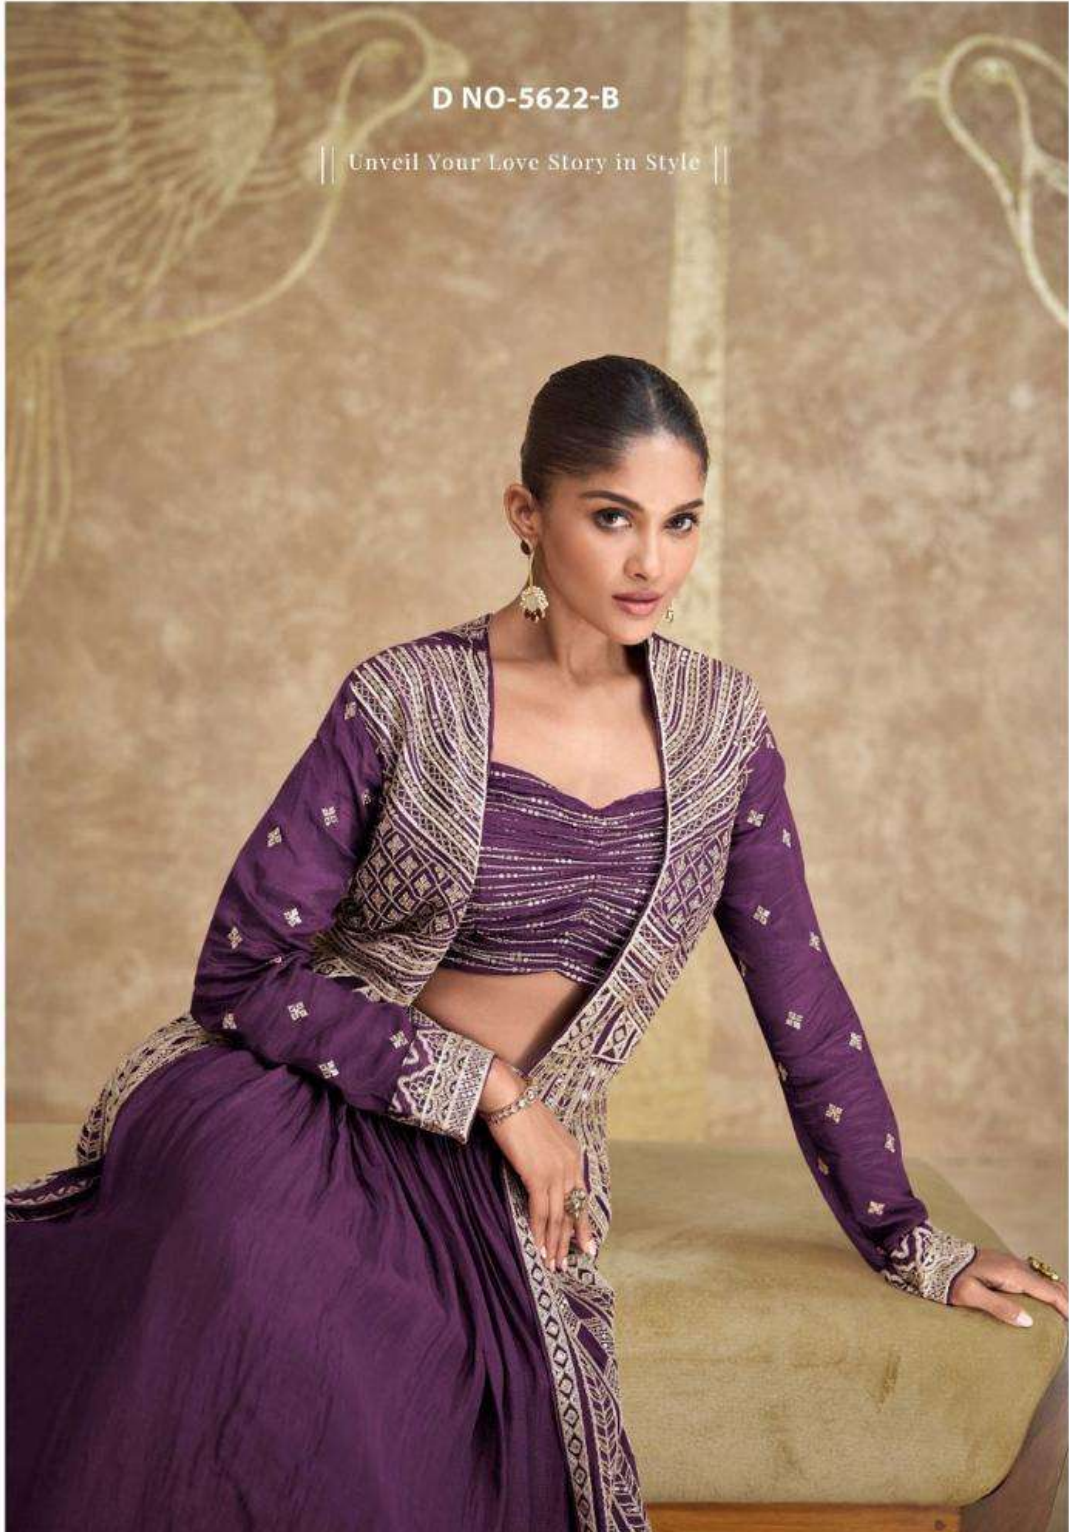

SAYURI®
Designer

D NO-5622-B

|| Unveil Your Love Story in Style ||