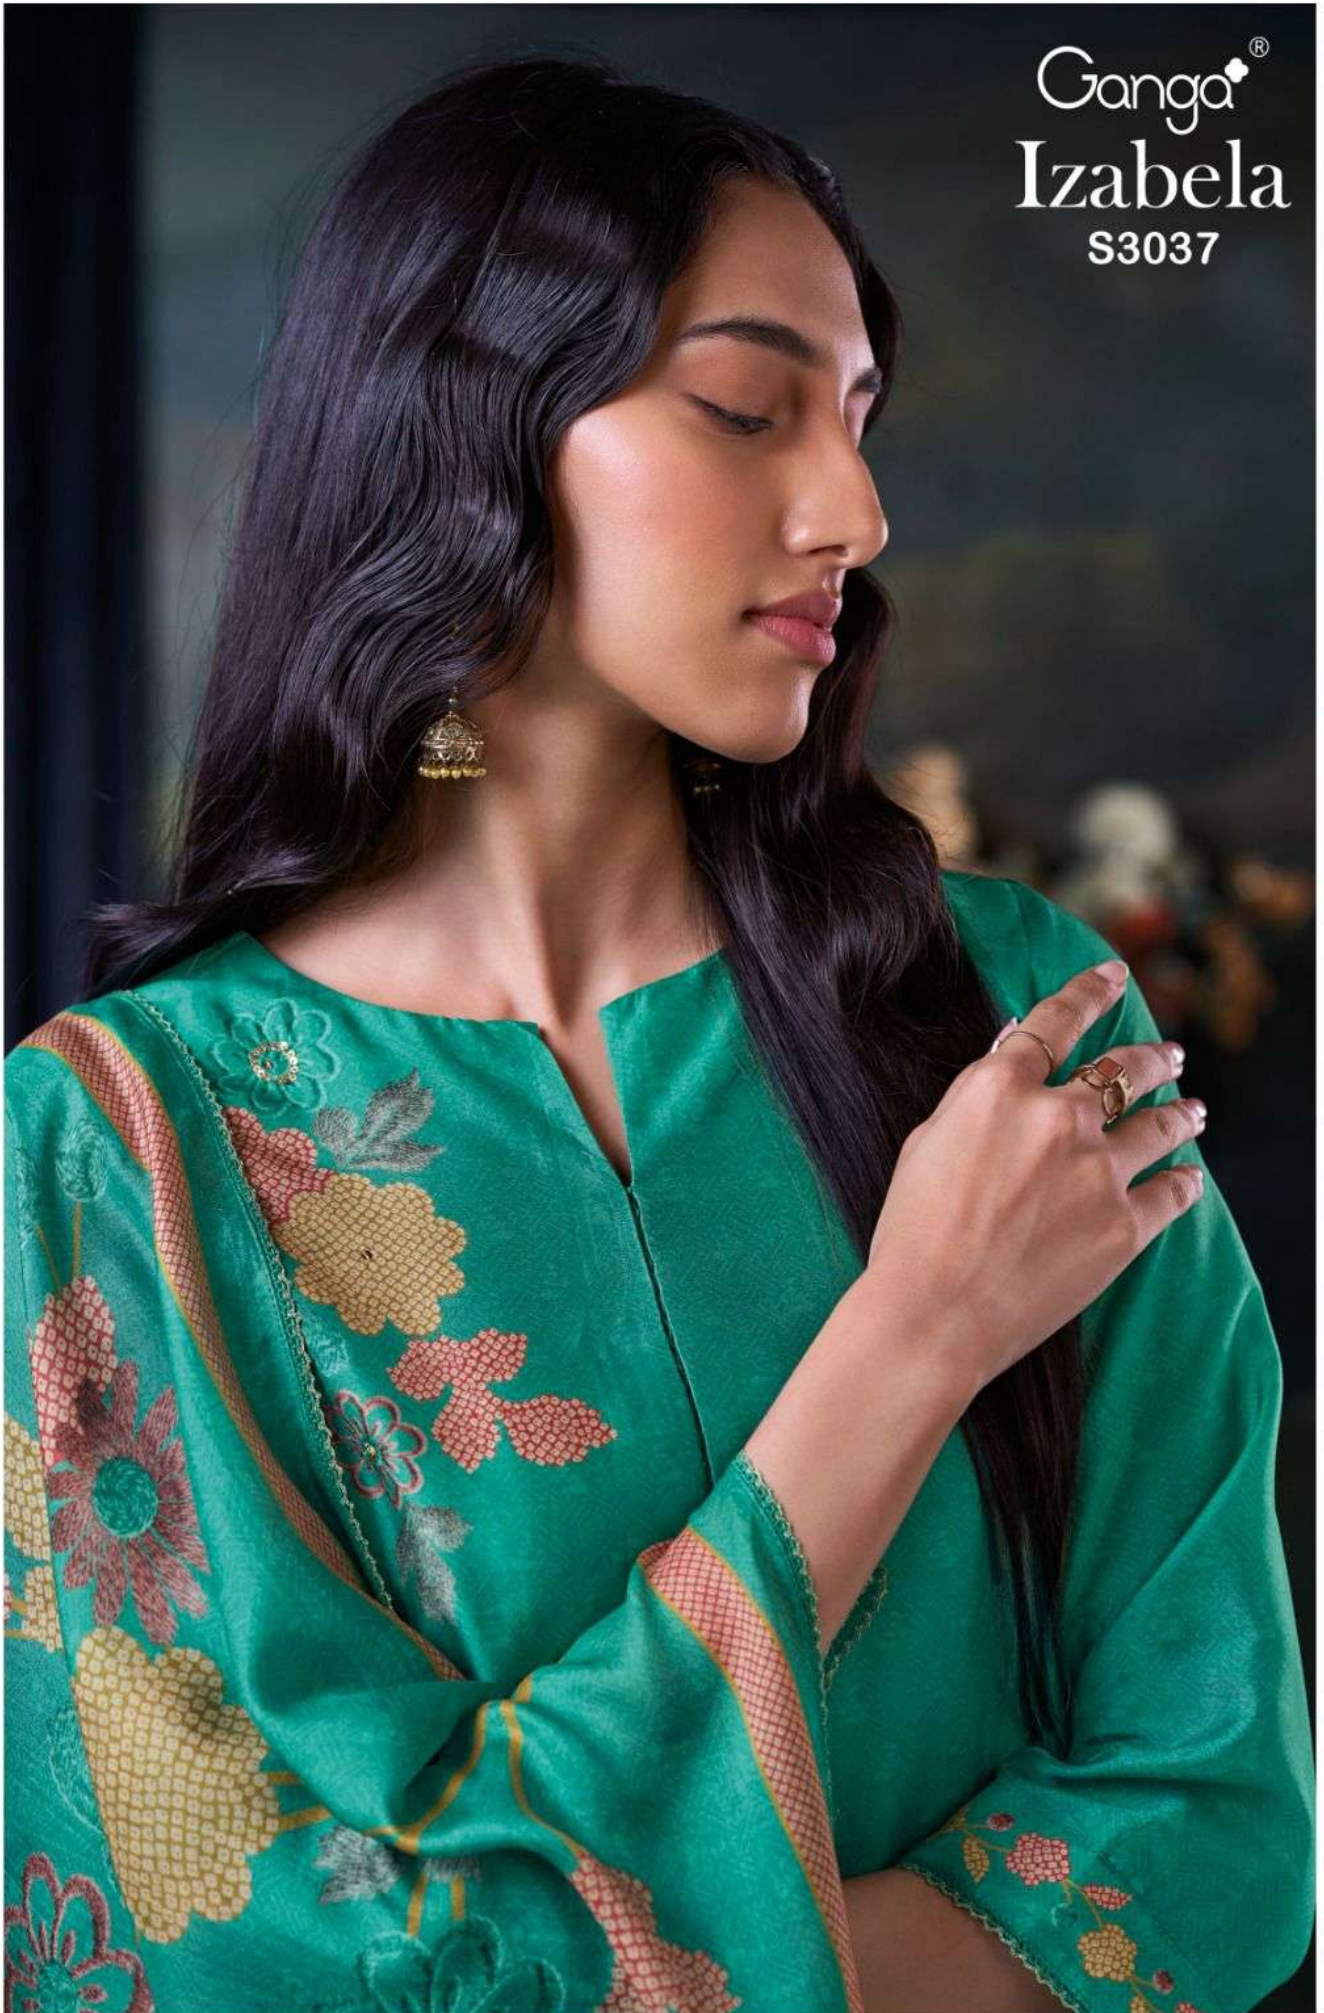

Ganga®
Izabela
S3037

Ganga®
Izabela
S3037

Ganga®

S3037-A

S3037-C

S3037-D

S3037-A

S3037-B

S3037-C

S3037-D

Ganga®
Izabela
S3037- A/B/C/D

PRODUCT NAME	LZABELA
D.NO.	S3037
DESCRIPTION	<p>TOP PREMIUM PURE BEMBERG RUSSIAN SILK PRINTED WITH PATCH EMBROIDERY, HAND WORK.</p> <p>BOTTOM PREMIUM SILK SATIN SOLID COLOR.</p> <p>DUPATTA PREMIUM BEMBERG LAWN PRINTED WITH JARI CROCHET LACE.</p>
HSN CODE	540834
WHOLESALE PRICE	2275/- EACH+GST(EXTRA)