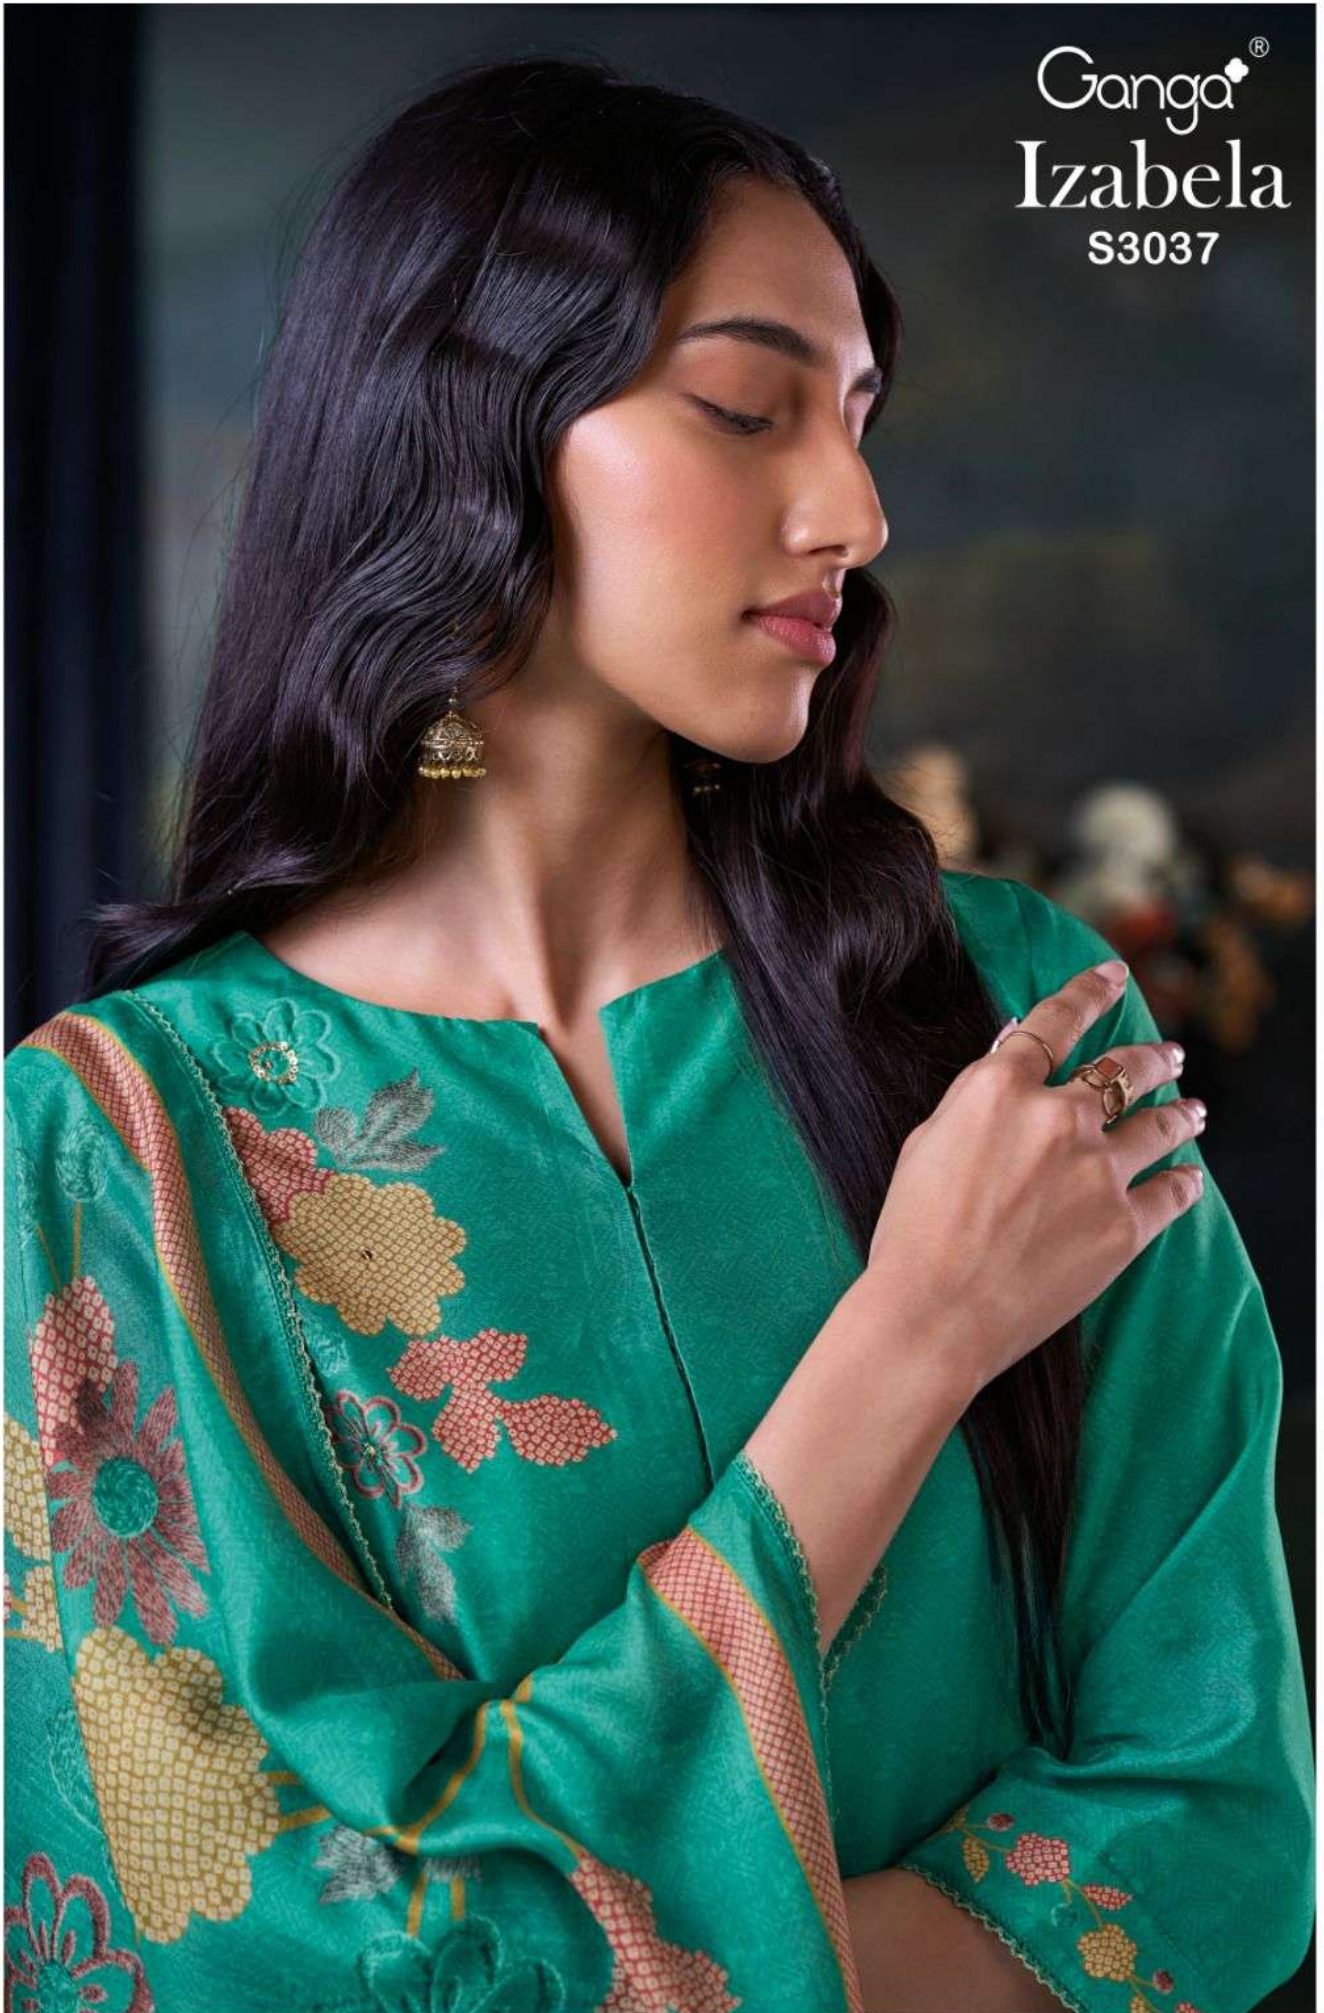

Ganga®  
Izabela  
S3037

Ganga®  
Izabela  
S3037

Ganga®

S3037-A

S3037-C

S3037-D

S3037-A

S3037-B

S3037-C

S3037-D

Ganga®  
Izabela  
S3037- A/B/C/D

PRODUCT NAME	<b>LZABELA</b>
D.NO.	S3037
DESCRIPTION	<p><b>TOP</b> PREMIUM PURE BEMBERG RUSSIAN SILK PRINTED WITH PATCH EMBROIDERY, HAND WORK.</p> <p><b>BOTTOM</b> PREMIUM SILK SATIN SOLID COLOR.</p> <p><b>DUPATTA</b> PREMIUM BEMBERG LAWN PRINTED WITH JARI CROCHET LACE.</p>
HSN CODE	<b>540834</b>
WHOLESALE PRICE	<b>2275/- EACH+GST(EXTRA)</b>