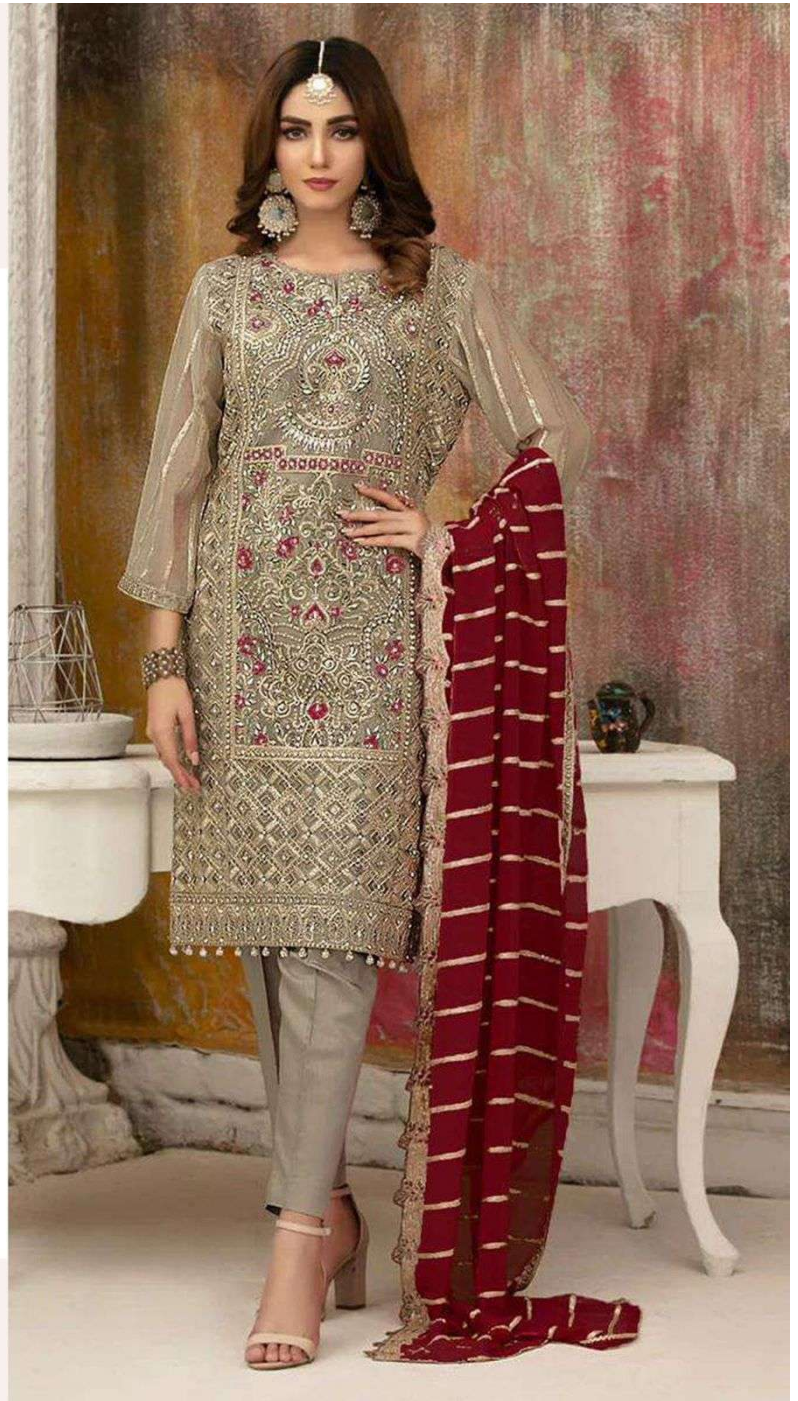

MAHNUR<sup>™</sup>  
— FASHION —

**MAHNUR**  
VOL-56

*Trends for summer*

Whatever you  
wear —  
always  
dress to kill...

D.NO. 56001

MAHNUR  
FASHION

dreams  
fashion

D.NO. 56002

*Sparkling Elegance*

**MAHNUR**  
VOL-56

D.No.56001

D.No.56002

**MAHNUR**<sup>™</sup>  
— FASHION —

**D.NO:- M - 56002**

**TOP** - GEORGETTE WITH HEAVY EMBROIDERY WORK

**BOTTOM | INNER** - HEAVY SANTOON

**DUPPTA** - GEORGETTE WITH EMBROIDERY WORK

**D.NO:- M - 56001**

**TOP** - FAUX EMBROIDERED HEAVY HANDWORKED  
**BOTTOM / INNER** - DULL SANTOON  
**DUPPTA** - NAZMEEN HEAVY EMBROIDERED

MAHNUR<sup>TM</sup>  
— FASHION —