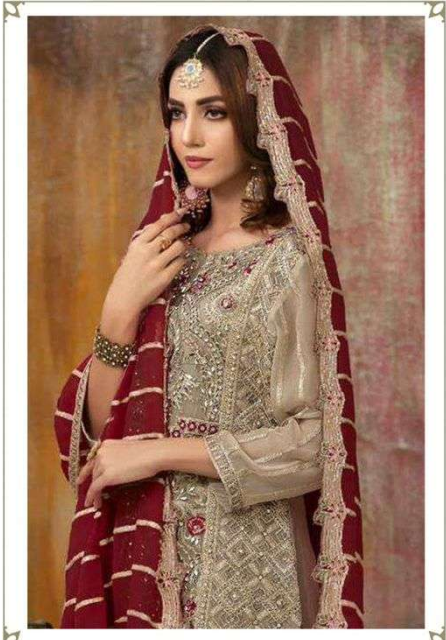

MAHNUR<sup>™</sup>  
— FASHION —

**MAHNUR**  
VOL-56

*Trends for summer*

Whatever you  
wear —  
always  
dress to kill...

D.NO. 56001

MAHNUR  
FASHION

dreams  
fashion

D.NO. 56002

*Sparkling Elegance*

**MAHNUR**  
VOL-56

D.No.56001

D.No.56002

**MAHNUR**<sup>™</sup>  
— FASHION —

**D.NO:- M - 56002**

**TOP** - GEORGETTE WITH HEAVY EMBROIDERY WORK

**BOTTOM | INNER** - HEAVY SANTOON

**DUPPTA** - GEORGETTE WITH EMBROIDERY WORK

**D.NO:- M - 56001**

**TOP** - FAUX EMBROIDERED HEAVY HANDWORKED  
**BOTTOM / INNER** - DULL SANTOON  
**DUPPTA** - NAZMEEN HEAVY EMBROIDERED

MAHNUR<sup>TM</sup>  
— FASHION —