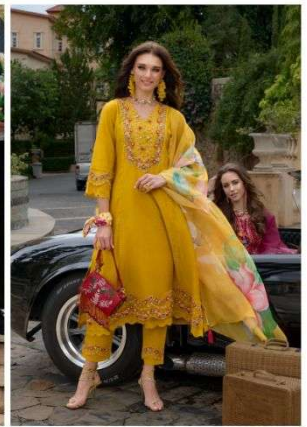

BEGUM - 42734