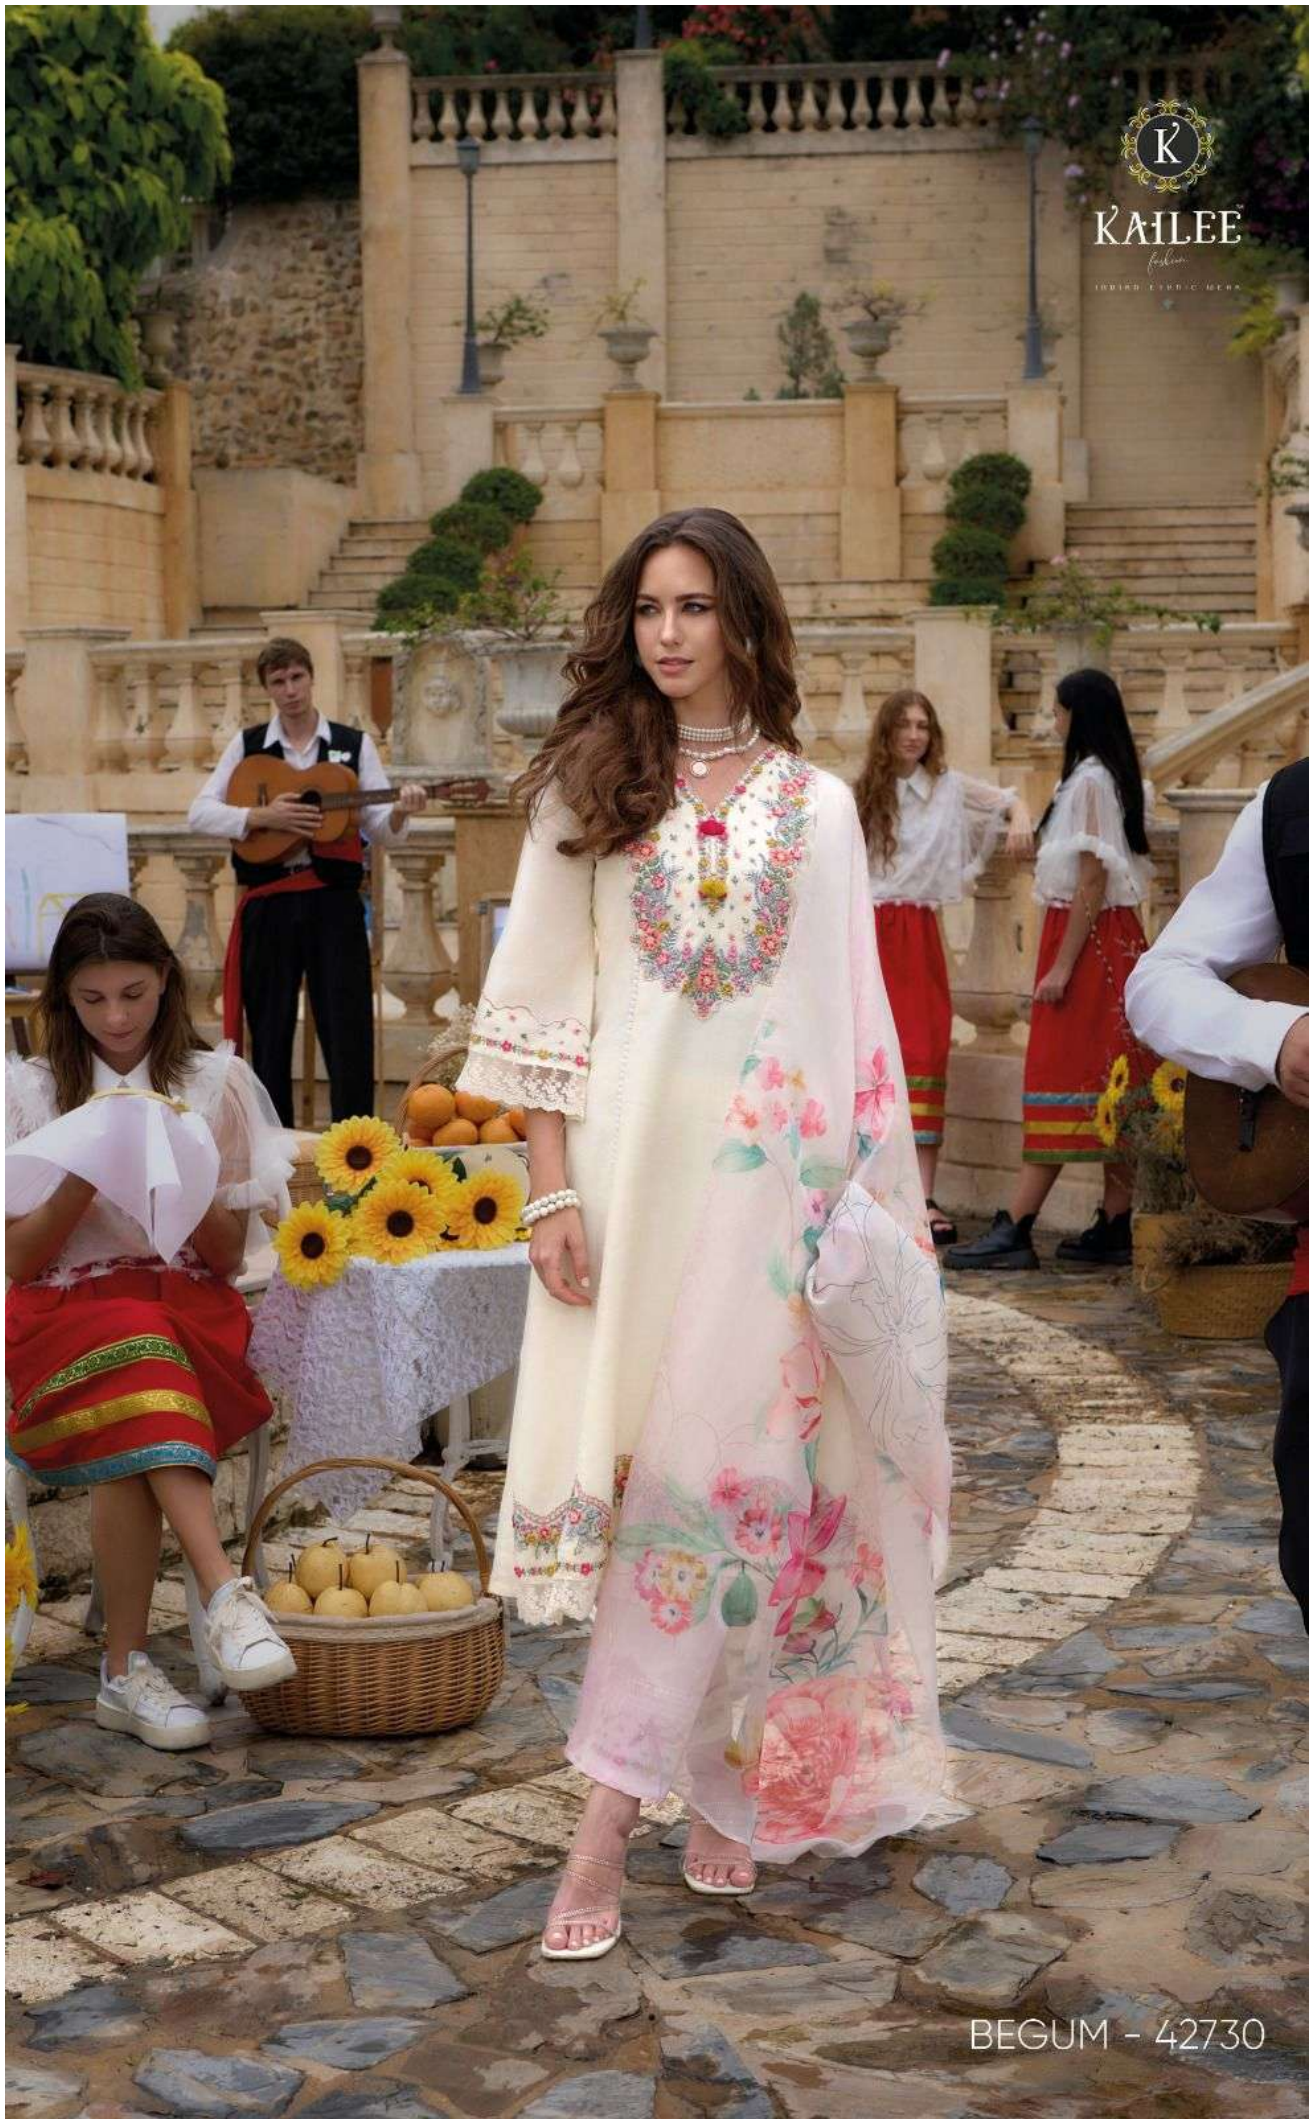

KAILEE
fashion
INDIAN ETHNIC WEAR

BEGUM - 42730