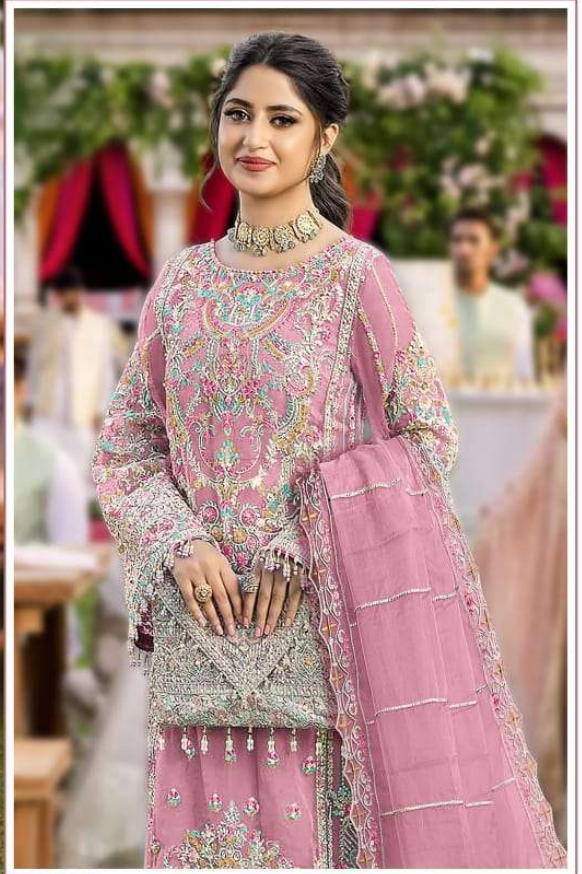

TOP:- ORGANZA SILK
WITH EMBROIDERY
DUPATTA:- ORGANZA SILK
WITH EMBROIDERY
BOTTOM / INNER:- SANTOON