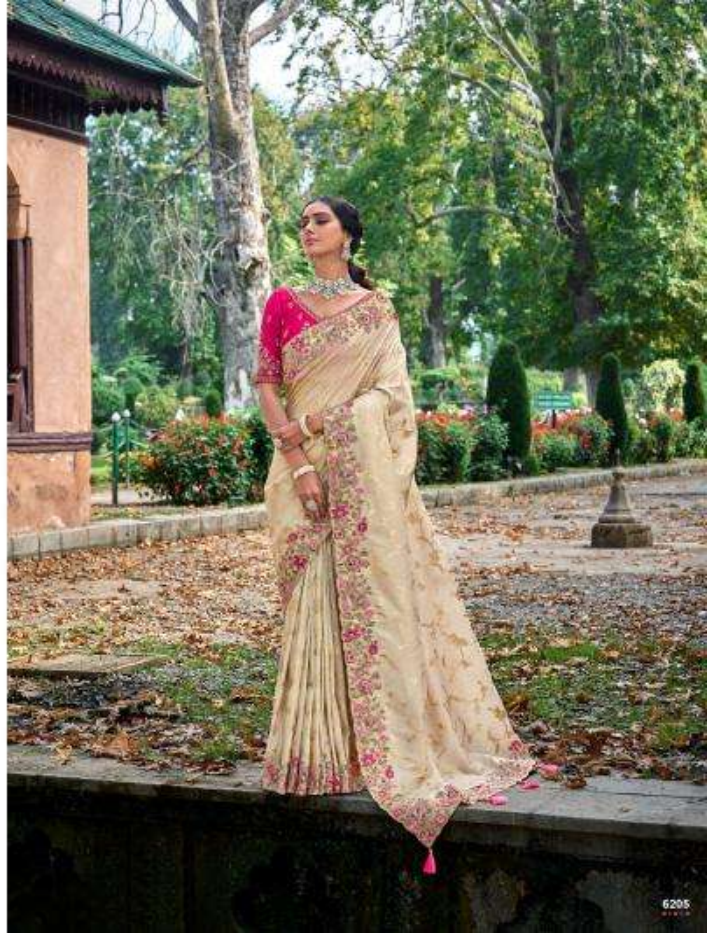

anaara
Fall
Of grace