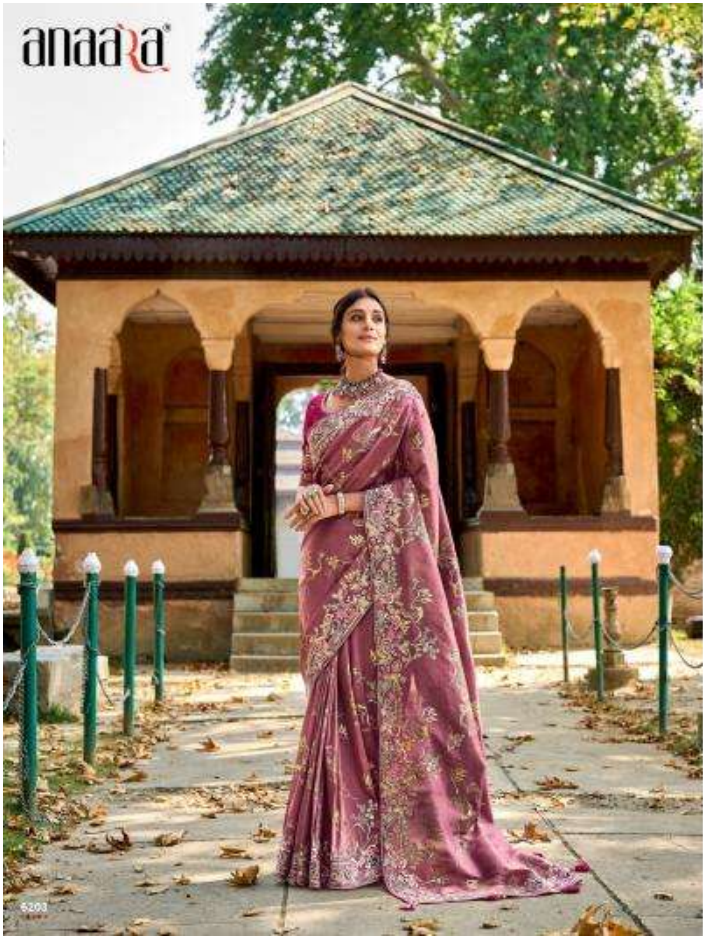

TATHASTU

Design No	Rate
6211	3685/-
6212	3685/-
6213	3635/-
6214	3635/-
6215	3575/-
6216	3575/-
6217	3895/-
6218	3895/-
6219	3895/-

let the intricate details of the saree speak for you

anaara
Fall
Of grace

6208

anaara

Creating a new piece with the beautiful Saris and saree, most perfect for every woman.

Follow the styling design of saree like Saree King an inspiration

anaara

For the best view of the saree, please click on the image.