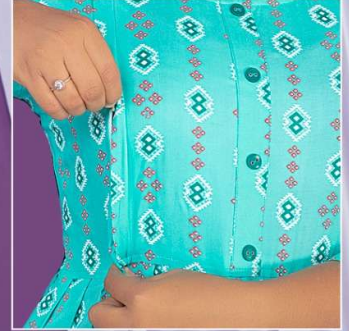

FEEDING TOP

DEE CEE®
The Fashion Empire

EVANKA

THE FASHION EMPIRE

DEE CEE®
The Fashion Empire
EVANKA

FEEDING TOP

DEE CEE®
The Fashion Empire
EVANKA

FEEDING TOP

DEE CEE ®
The Fashion Empire
EVANKA

FEEDING TOP

DEE CEE®
The Fashion Empire
EVANKA

FEEDING TOP

FEEDING TOP

FAB:- RIYON PRINT
PATTERN:- THREE LAYERED FLARED FEEDING KURTI WITH BUTTON
PATTI WITH BUTTON AND LUPI ON 3/4 SLEEVE.

EVANKA
THE FASHION EMPIRE

LENTH:- 46"
GHERA :- 42"+
SIZE:- , L, XL, XXL, 3XL

DEE CEE®
— The Fashion Empire

FEEDING TOP

DEE CEE®
The Fashion Empire
EVANKA

FEEDING TOP

DEE CEE®
The Fashion Empire
EVANKA

FEEDING TOP