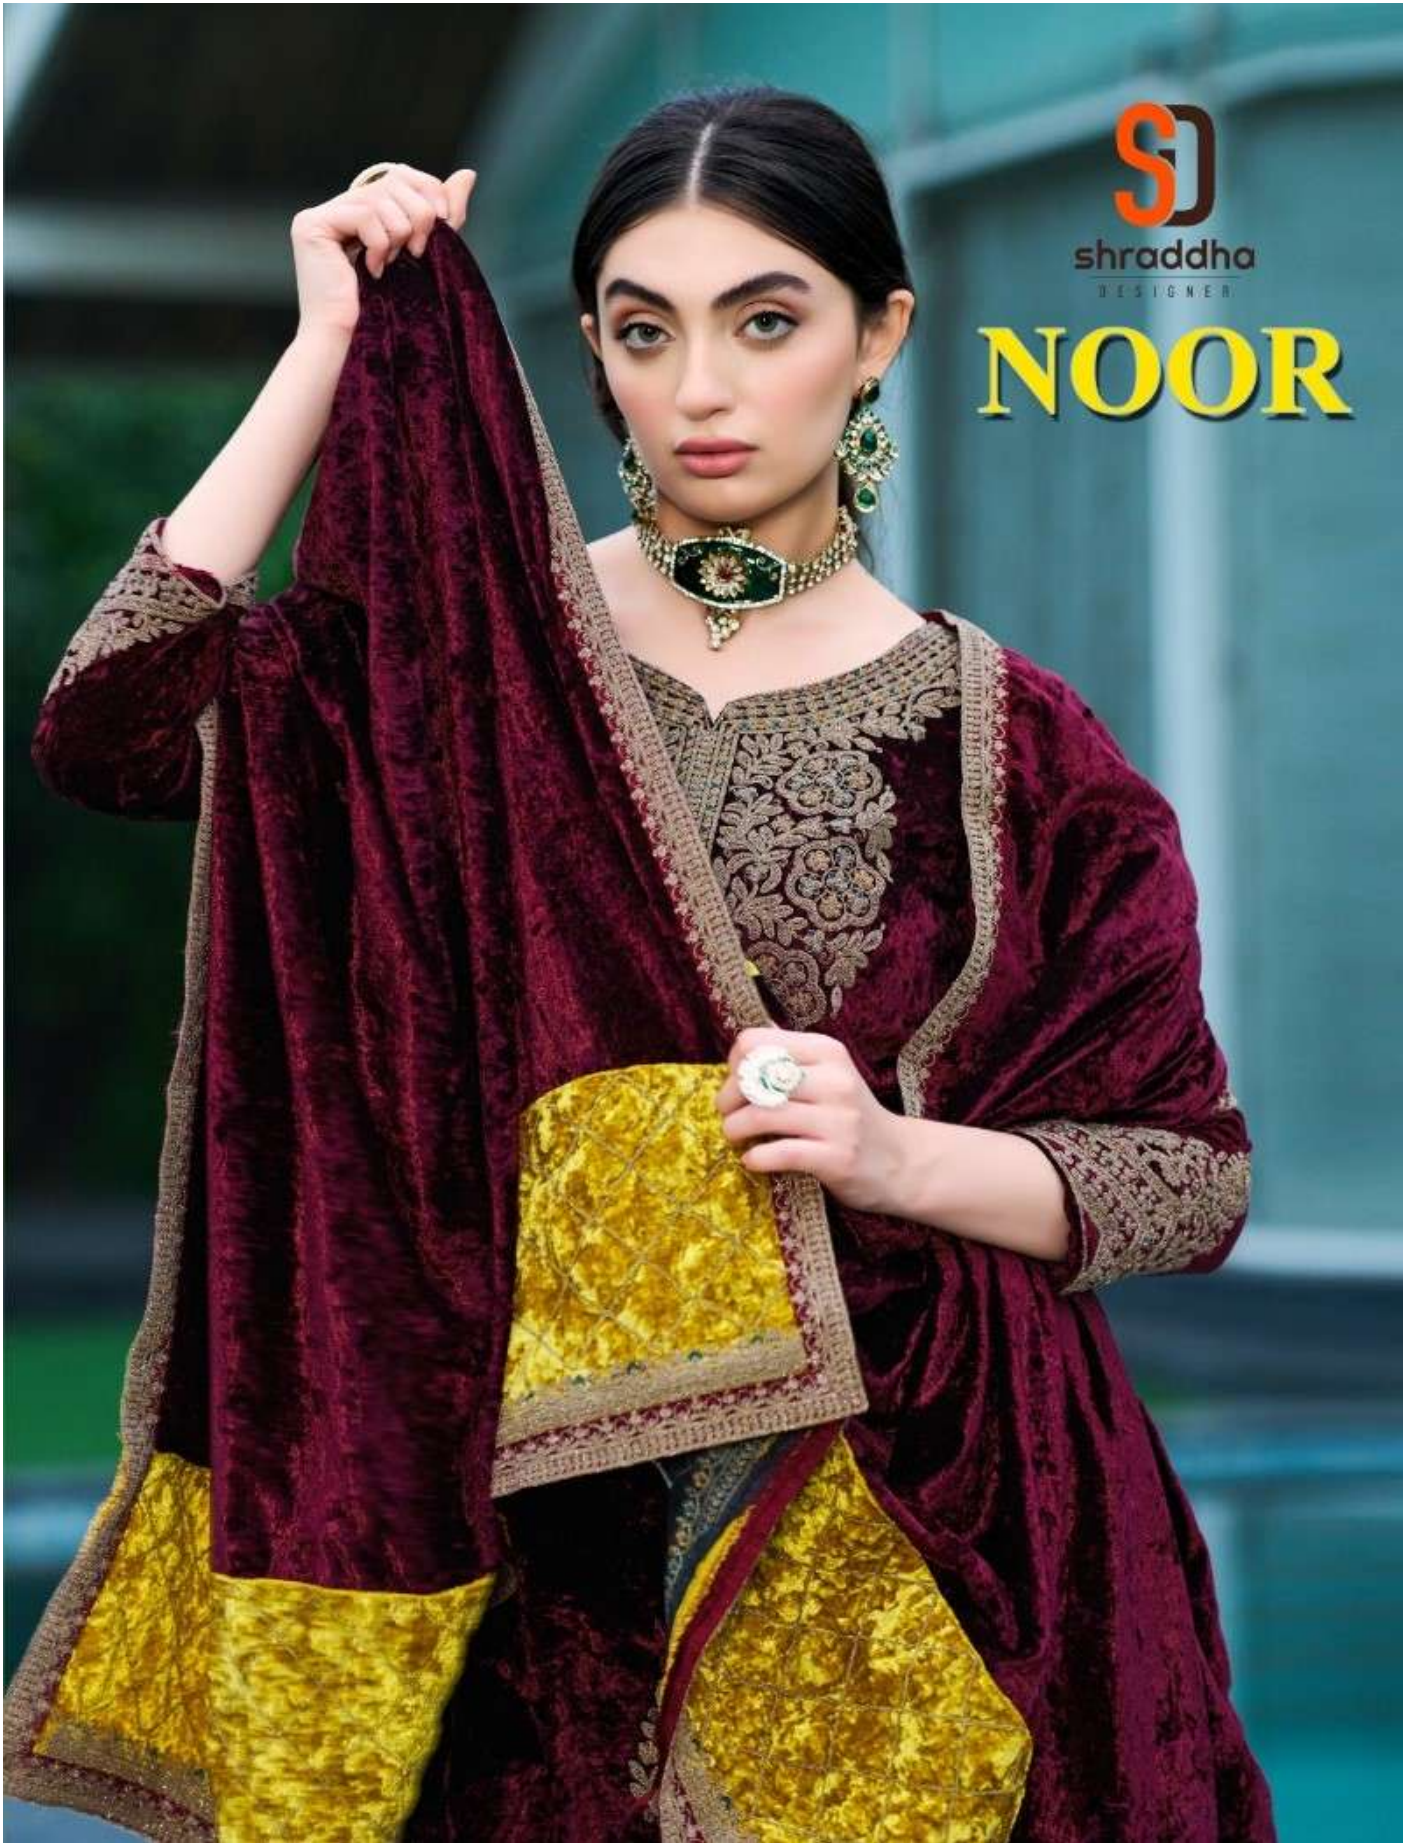

shraddha
DESIGNER

NOOR

Beautiful BASHUL

1001

1002

1003

1004

shraddha
DESIGNER

NOOR

Venerable VOGUE.D. NO.1004

S
FAB
UI Flair
OUS

Elegance EMERGENCE D.NO.1004

NOOR

: TOP :

PURE VELVET WITH FANCY WORK

: DUPATTA :

Marvelous SHINE & GLOW D. NO.1004