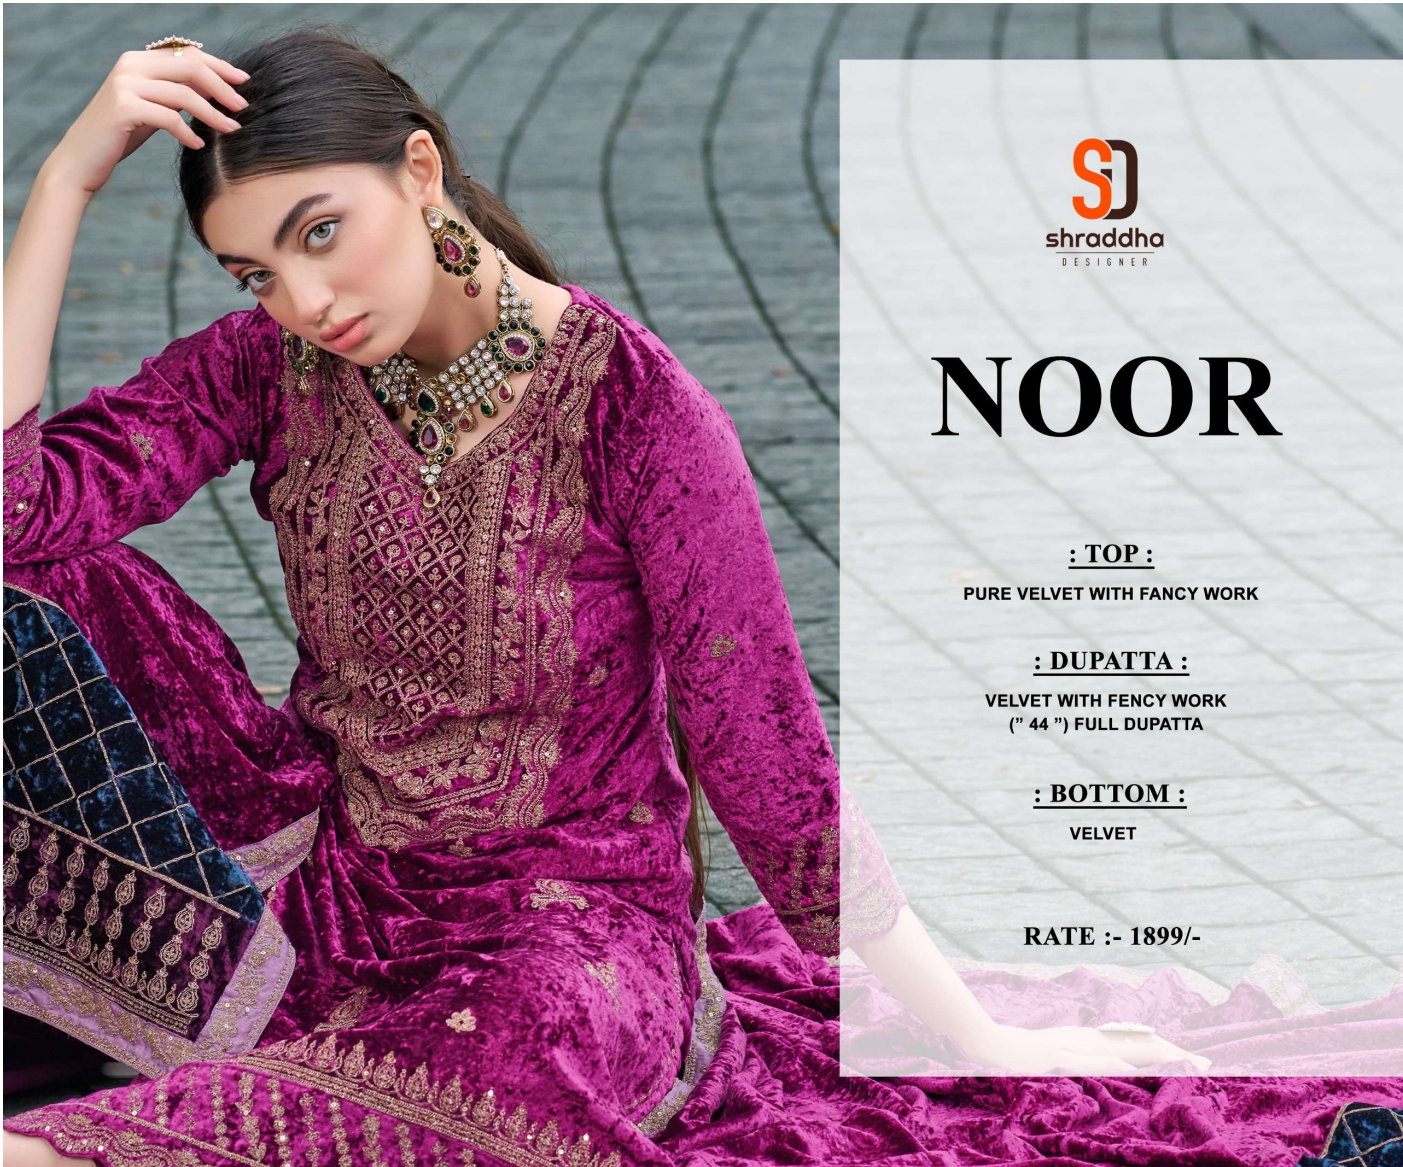

NOOR

Venerable VOGUE.D. NO.1004

S
FAB
UI Flair
OUS

Elegance EMERGENCE D.NO.1004

NOOR

: TOP :

PURE VELVET WITH FANCY WORK

: DUPATTA :