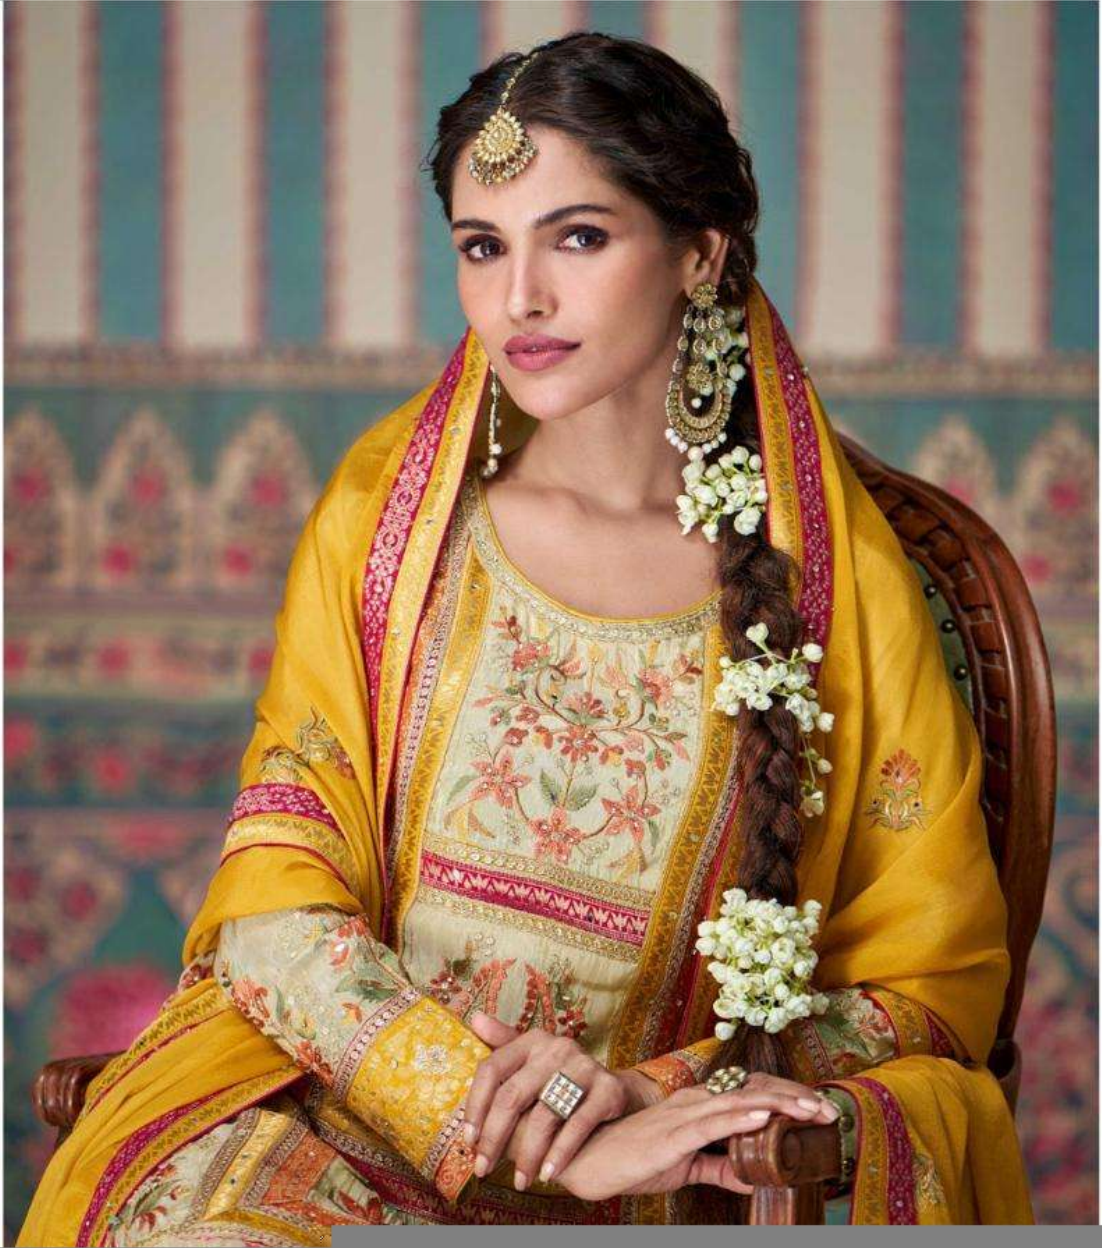

SAYURI[®]
Designer

KASTURI

5715

5716

SAYURI[®]
Designer

Style is a way to say who you are without having to speak

D NO-5715

SAYURI[®]
Designer