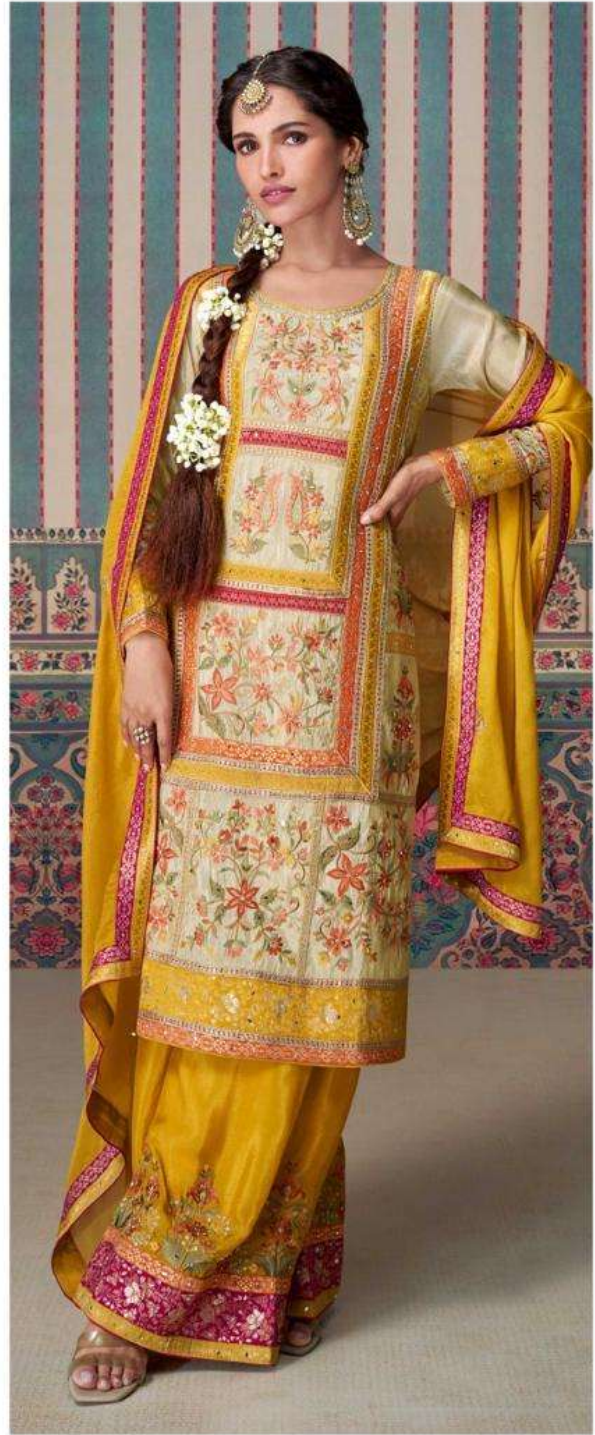

SAYURI[®]
Designer

KASTURI

5715

5716

SAYURI[®]
Designer

Style is a way to say who you are without having to speak

D NO-5715

SAYURI[®]
Designer