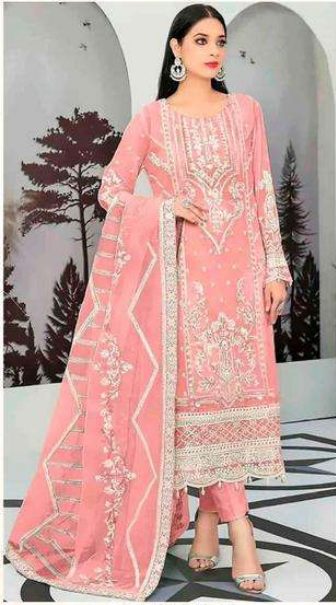

ZARQASH[®]
A BRAND BY **KATYRA**

Z-3099-A

-:TOP:-
Georgette With Embroidery.

-:BOTTAM/INNER:-
Santoon.

-:DUPATTA:-
Net With Embroidery.

ZARQASH[®]
A BRAND BY **KATYRA**

Z-3099-A

-:TOP:-

Georgette With Embroidery.

-:BOTTAM/INNER:-

Santoon.

-:DUPATTA:-

Net With Embroidery.

ZARQASH[®]
A BRAND BY **KATYRA**

Z-3099-B

-:TOP:-

Georgette With Embroidery.

-:BOTTAM/INNER:-

Santoon.

-:DUPATTA:-

Net With Embroidery.

ZARQASH[®]
A BRAND BY **KAYTEXA**

Z-3099-C

-:TOP:-

Georgette With Embroidery.

-:BOTTAM/INNER:-

Santoon.

-:DUPATTA:-

Net With Embroidery.

ZARQASH®

A BRAND BY KUTIPAKA

Z-3099-A