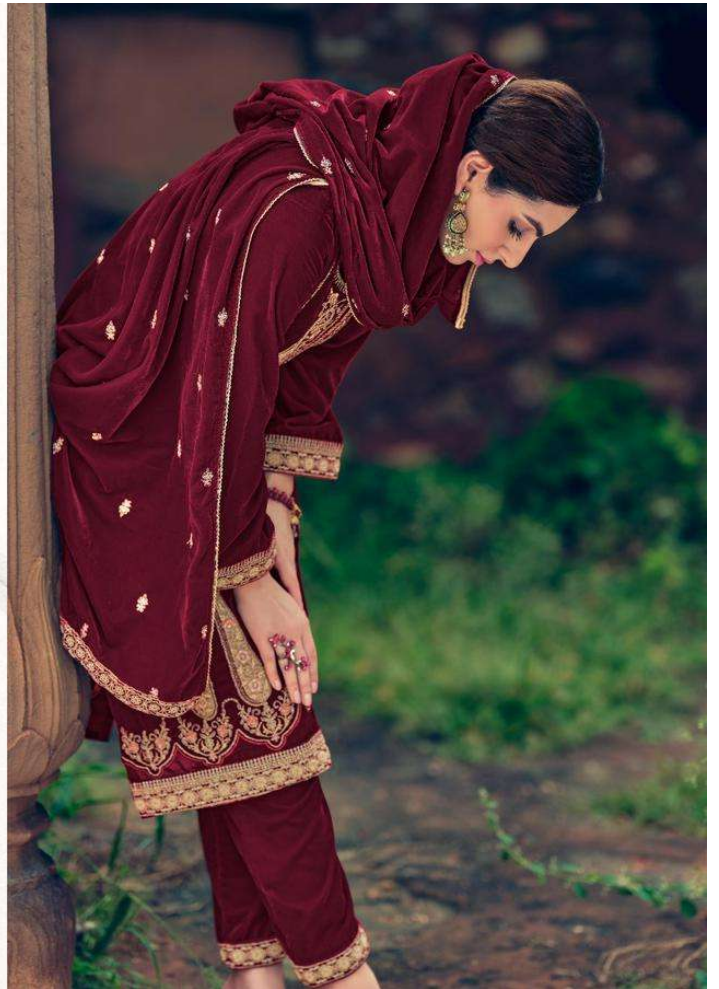

Dress to impress yourself, no one else.

14004