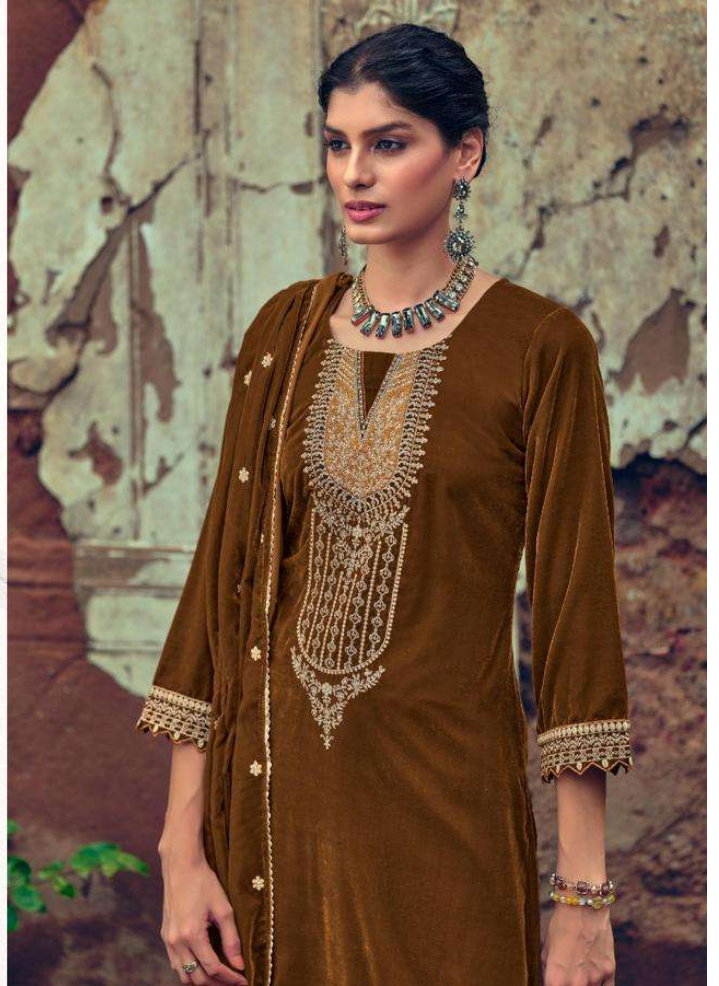

14002

Create your own fashion statement, be unique