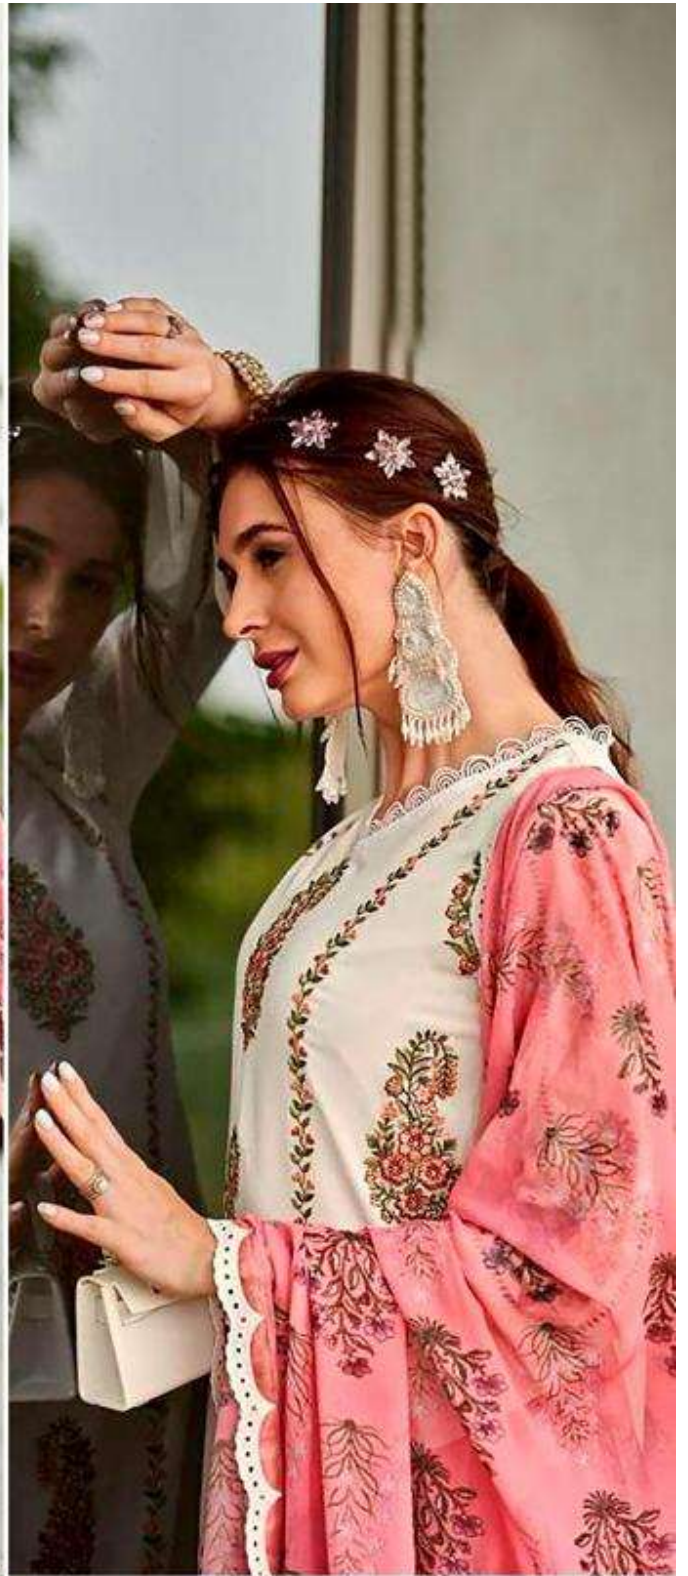

SIZE
XL-XXL

ZARQASH®
A BRAND BY KUTYUS

Z-168-B

TOP
HEAVY GEORGETTE
FABRICS

INNER
HEVAY
FABRICS

BOTTOM
COTTON STRETCHABLE
FABRICS

DUPATTA
SHIFFON DIGITAL
PRINT DUPATTA

168 B

ZARQASH

A BRAND BY

SIZE
XL-XXL

ZARQASH®
A BRAND BY KUTYUS

Z-168-B

TOP
HEAVY GEORGETTE
FABRICS

INNER
HEVAY
FABRICS

BOTTOM
COTTON STRETCHABLE
FABRICS