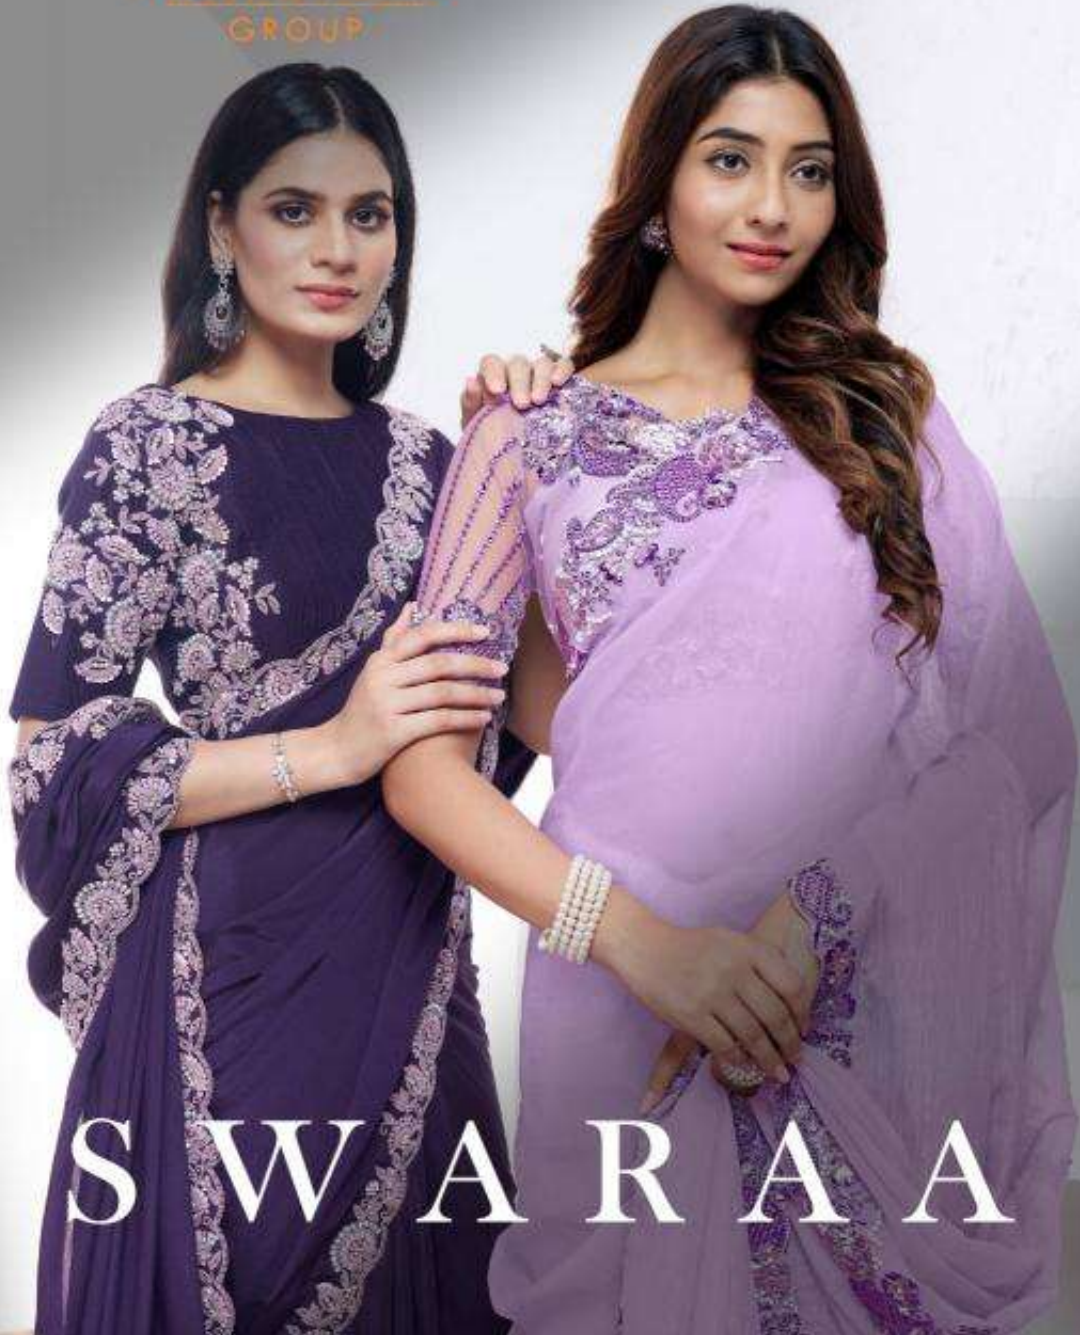

NORITA

Elite

MAHOTSAV
GROUP

SWARRA