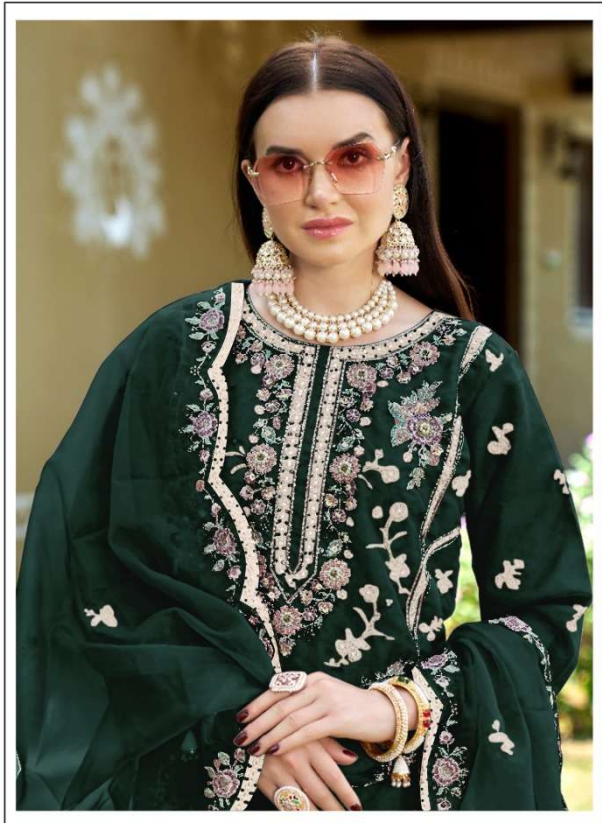

Motifz
FASHION FORWARD

D.no-1105 B

READY MADE
COLLECTION
SIZE:- XL

**TOP- 9000 VELVET WITH EMBROIDERY
KHATLI WORK**

BOTTOM- 9000 VELVET

DUPATTA-VELVET WITH EMBROIDERY

Motifz
FASHION FORWARD

D.no-1105 A

READY MADE
COLLECTION
SIZE:- XL

**TOP- 9000 VELVET WITH EMBROIDERY
KHATLI WORK**

BOTTOM- 9000 VELVET

DUPATTA-VELVET WITH EMBROIDERY

Motifz
FASHION FORWARD

D.no-1105 C

READY MADE
COLLECTION
SIZE:- XL

**TOP- 9000 VELVET WITH EMBROIDERY
KHATLI WORK**