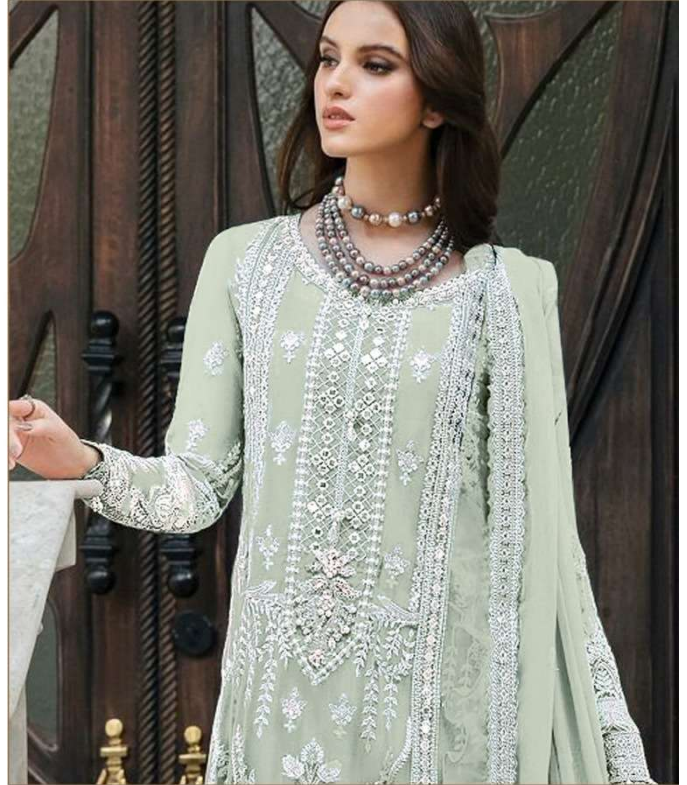

Serene®
Pakistani Suit

A BRAND BY MEGHA EXPORT

S - 228 Q