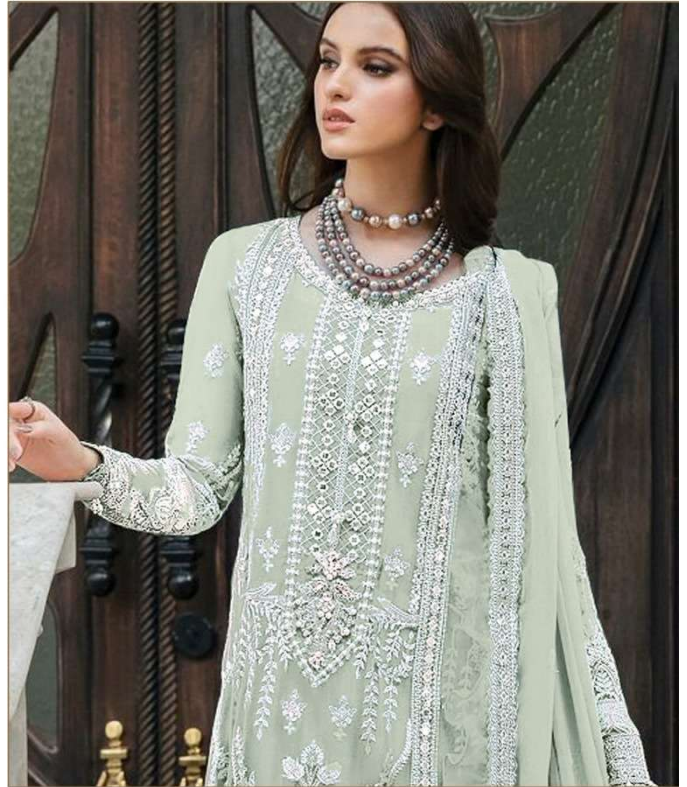

Serene®
Pakistani Suit

A BRAND BY MEGHA EXPORT

S - 228 Q