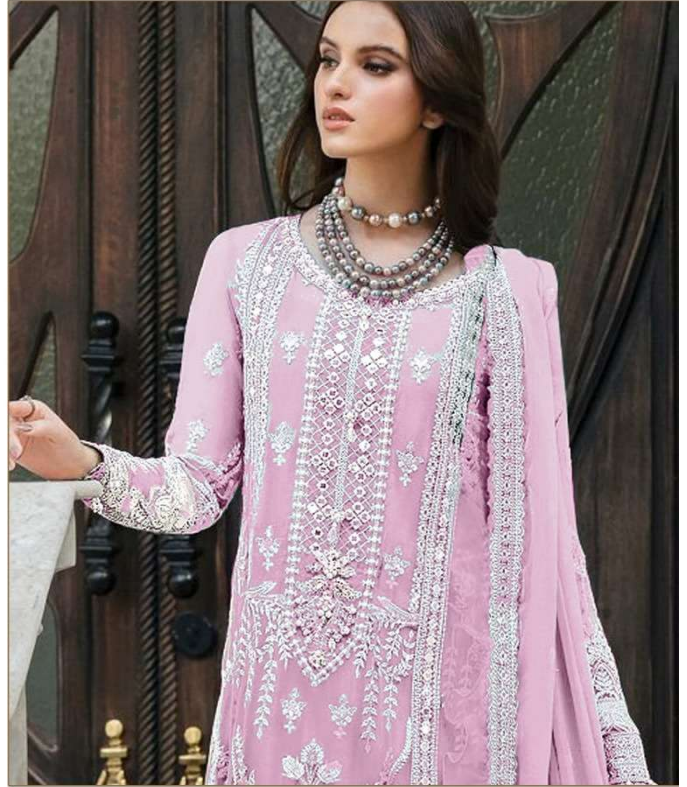

Serene®
Pakistani Suit

A BRAND BY **MEGHA EXPORT**

S - 228 P