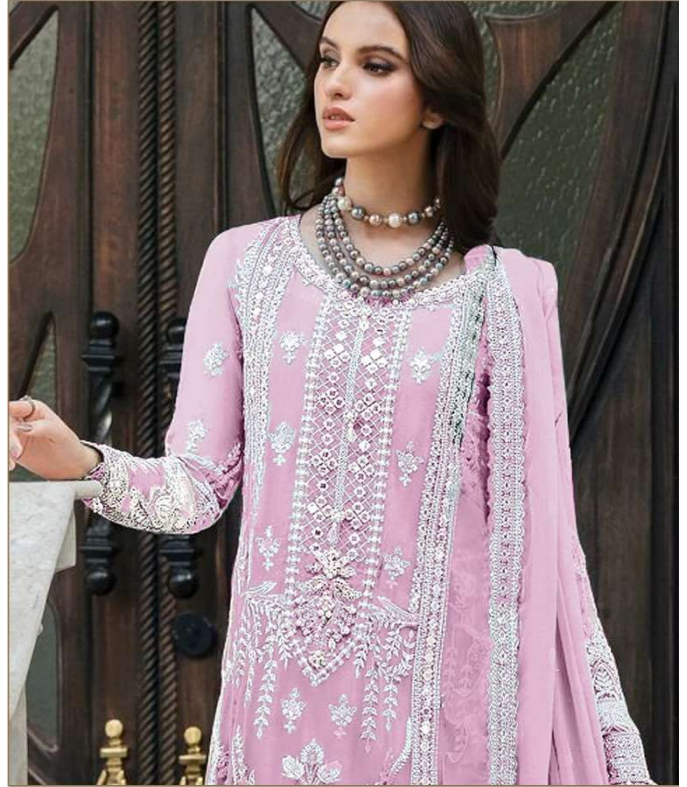

*Serene*<sup>®</sup>  
Pakistani Suit

A BRAND BY  MEGHA EXPORT

**S - 228 Q**

**TOP -FOX GEORGETTE EMBROIDERY WITH  
KHALI WORK  
INNER BOTTOM --DUAL SANTUN  
DUPATTA - FOX GEORGETTE EMBROIDERY  
WORK**

*Serene*<sup>®</sup>  
Pakistani Suit  
A BRAND BY MEGHA EXPORT

**S - 228 P**

TOP -FOX GEORGETTE EMBROIDERY WITH  
KHALTI WORK  
INNER BOTTOM --DUAL SANTUN  
DUPATTA - FOX GEORGETTE EMBROIDERY  
WORK

*Serene*<sup>®</sup>  
Pakistani Suit

A BRAND BY  MEGHA EXPORT

**S - 228 Q**

**TOP -FOX GEORGETTE EMBROIDERY WITH  
KHALI WORK  
INNER BOTTOM --DUAL SANTUN  
DUPATTA - FOX GEORGETTE EMBROIDERY  
WORK**

*Serene*<sup>®</sup>  
Pakistani Suit  
A BRAND BY **MEGHA EXPORT**

**S - 228 R**

**TOP -FOX GEORGETTE EMBROIDERY WITH  
KHALTI WORK  
INNER BOTTOM --DUAL SANTUN  
DUPATTA - FOX GEORGETTE EMBROIDERY  
WORK**

*Serene*<sup>®</sup>  
Pakistani Suit  
A BRAND BY  MEGHA EXPORT

**S - 228 O**