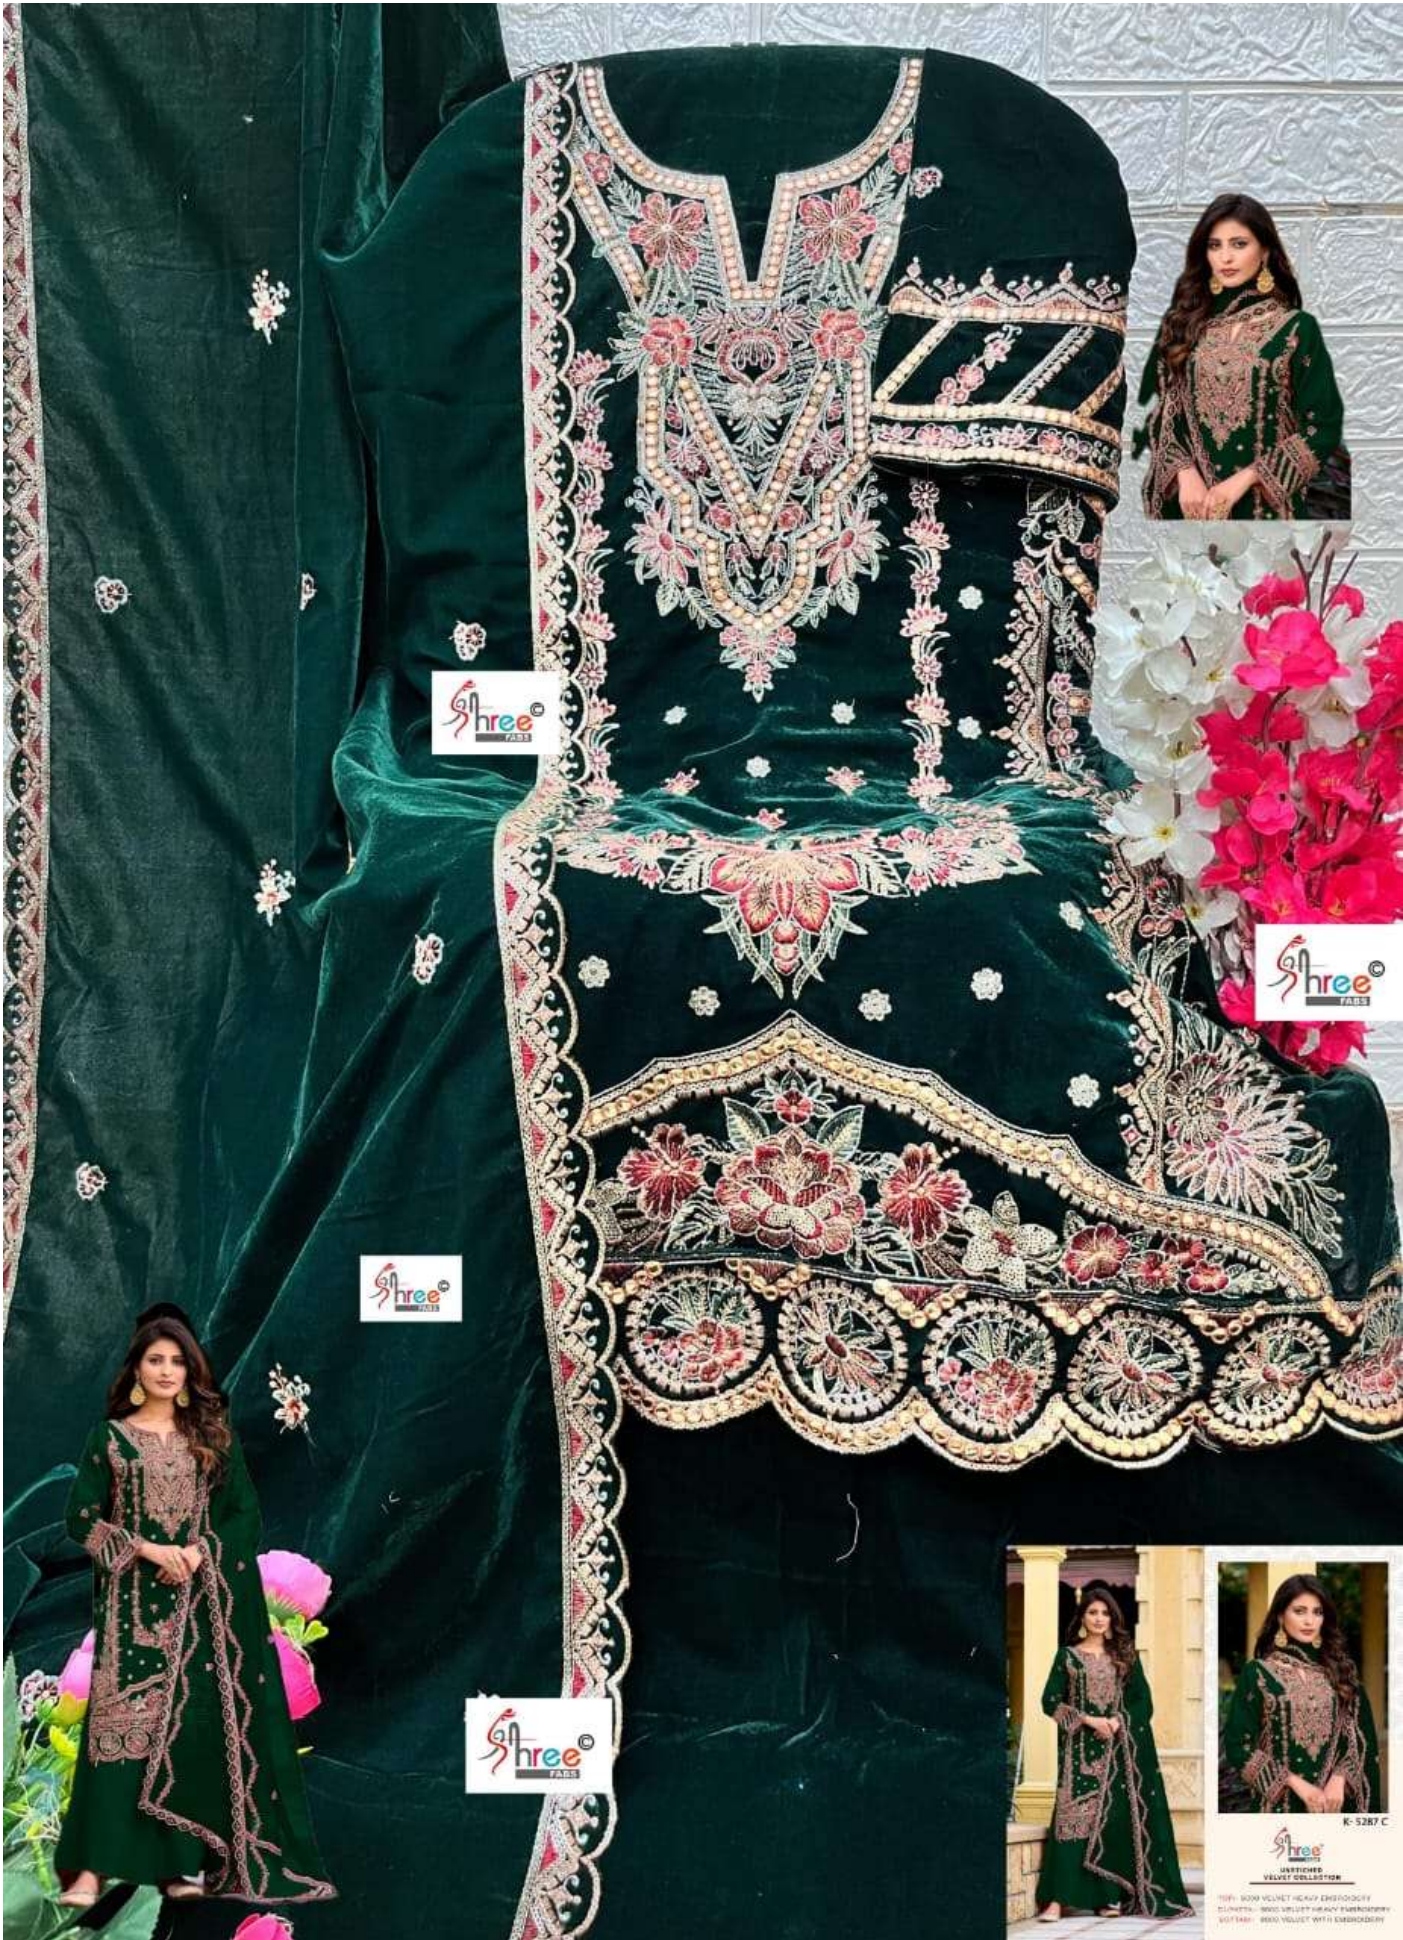

TOP:- 8000 VELVET HEAVY EMBROIDERY
DUPATTA:- 8000 VELVET HEAVY EMBROIDERY
BOTTOM:- 9000 VELVET WITH EMBROIDERY

Shree
FABRS

Shree

Shree
FABRS

K- 5287 B

Shree
FABRS
UNWASHED
VELVET COLLECTION

TOP:- 8000 VELVET HEAVY EMBROIDERY
DUPPI:- 8000 VELVET HEAVY EMBROIDERY
BOTTOM:- 8000 VELVET WITH EMBROIDERY

Shree
FAB

Shree
FAB

Shree
FAB

Shree
FAB

K-5287 C
Shree
FAB
UNSTITCHED
VELVET COLLECTION
100% 3000 VELVET HEAVY EMBROIDERY
SLIMFIT - 80% COTTON 20% POLYESTER
SIZES: 34-40 VELVET WITH EMBROIDERY

Shree
CLOTHING