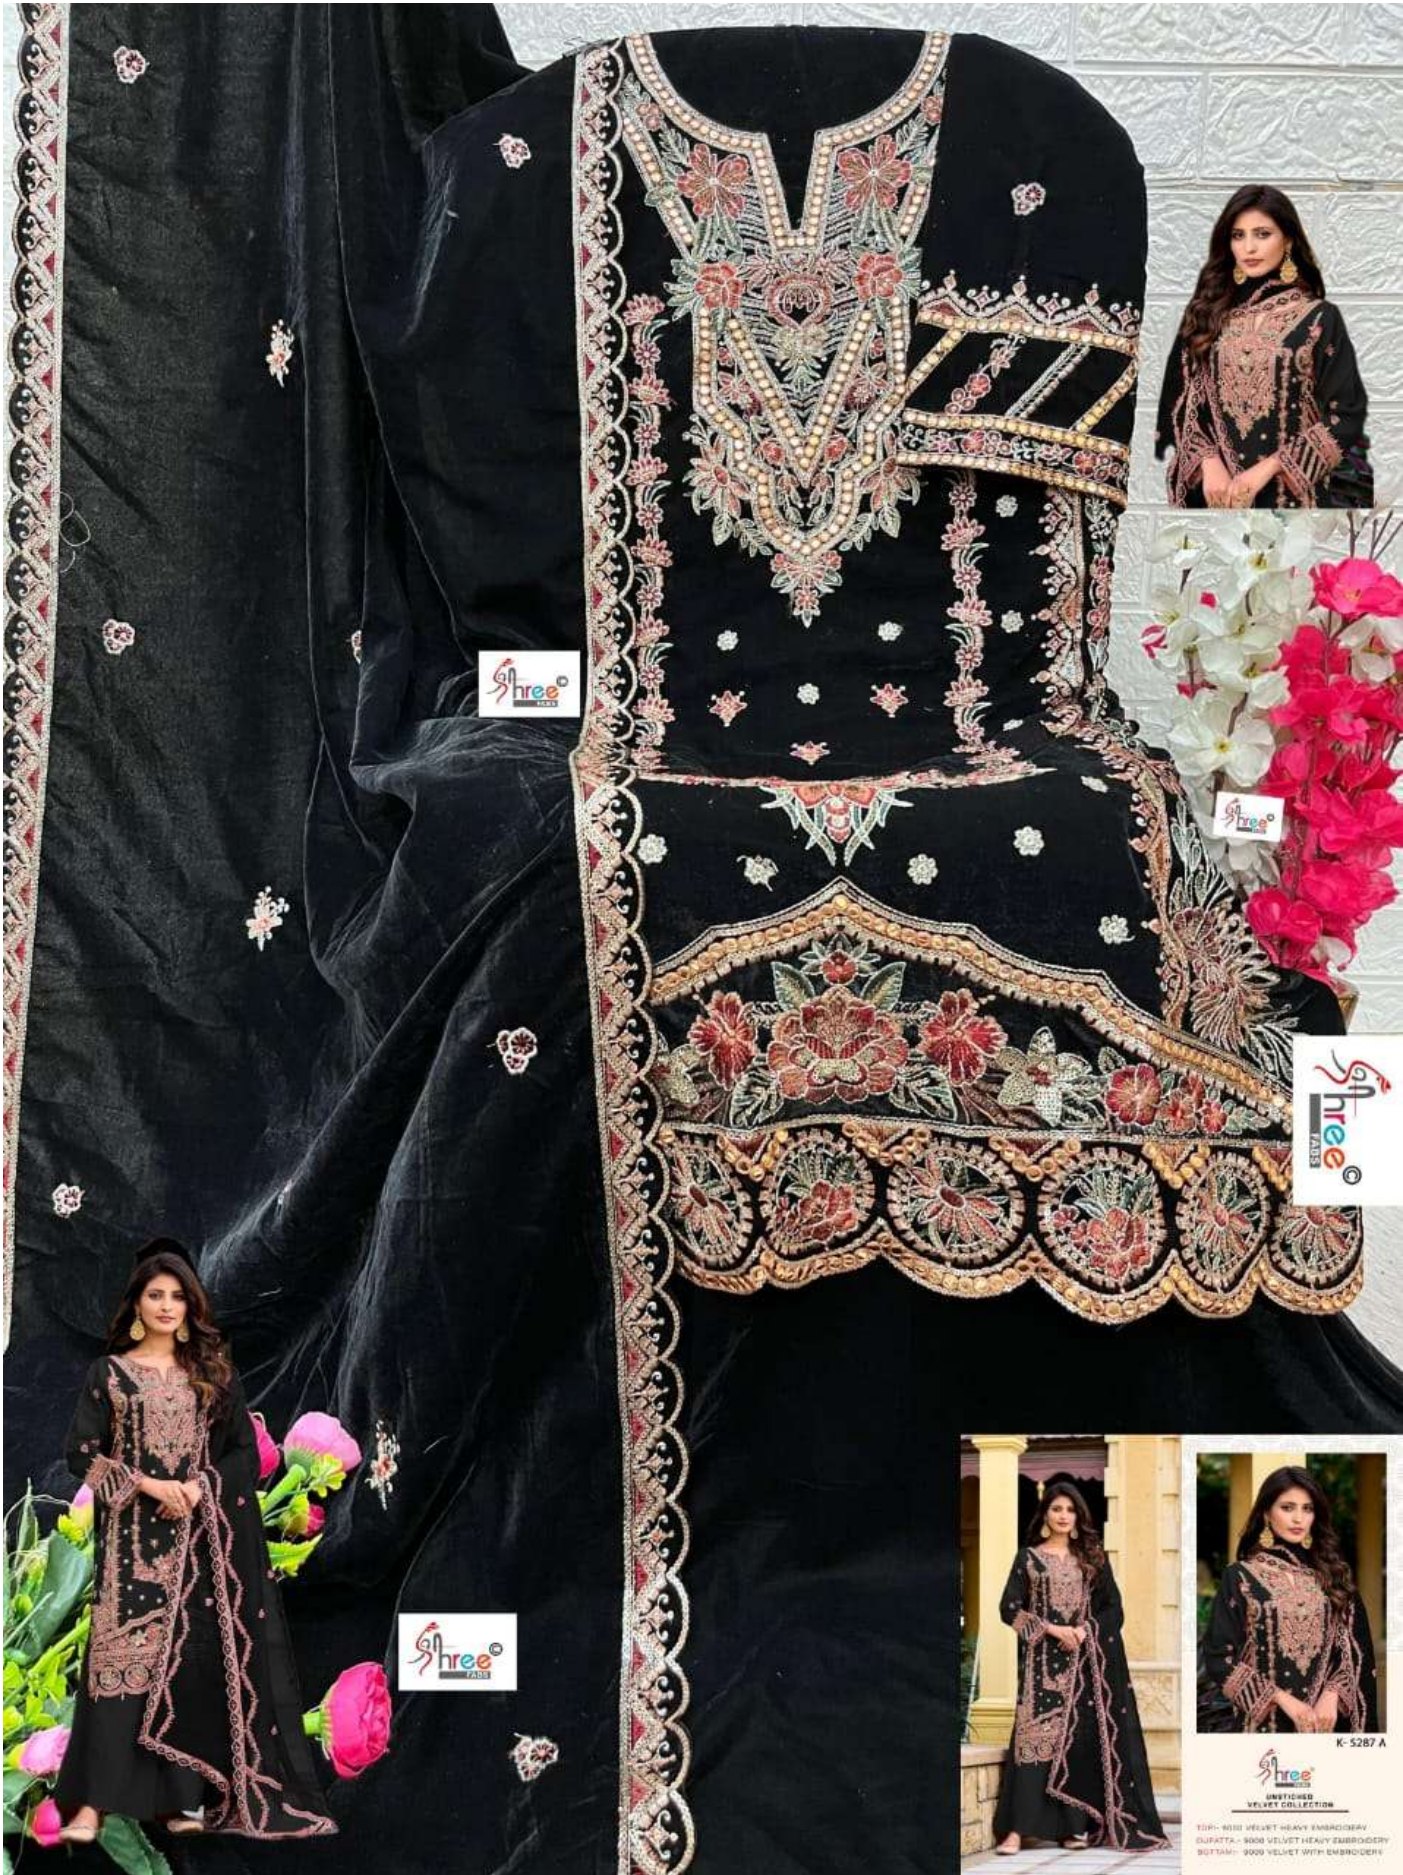

K-5287 A

Shree
EMBROIDERED
VELVET COLLECTION