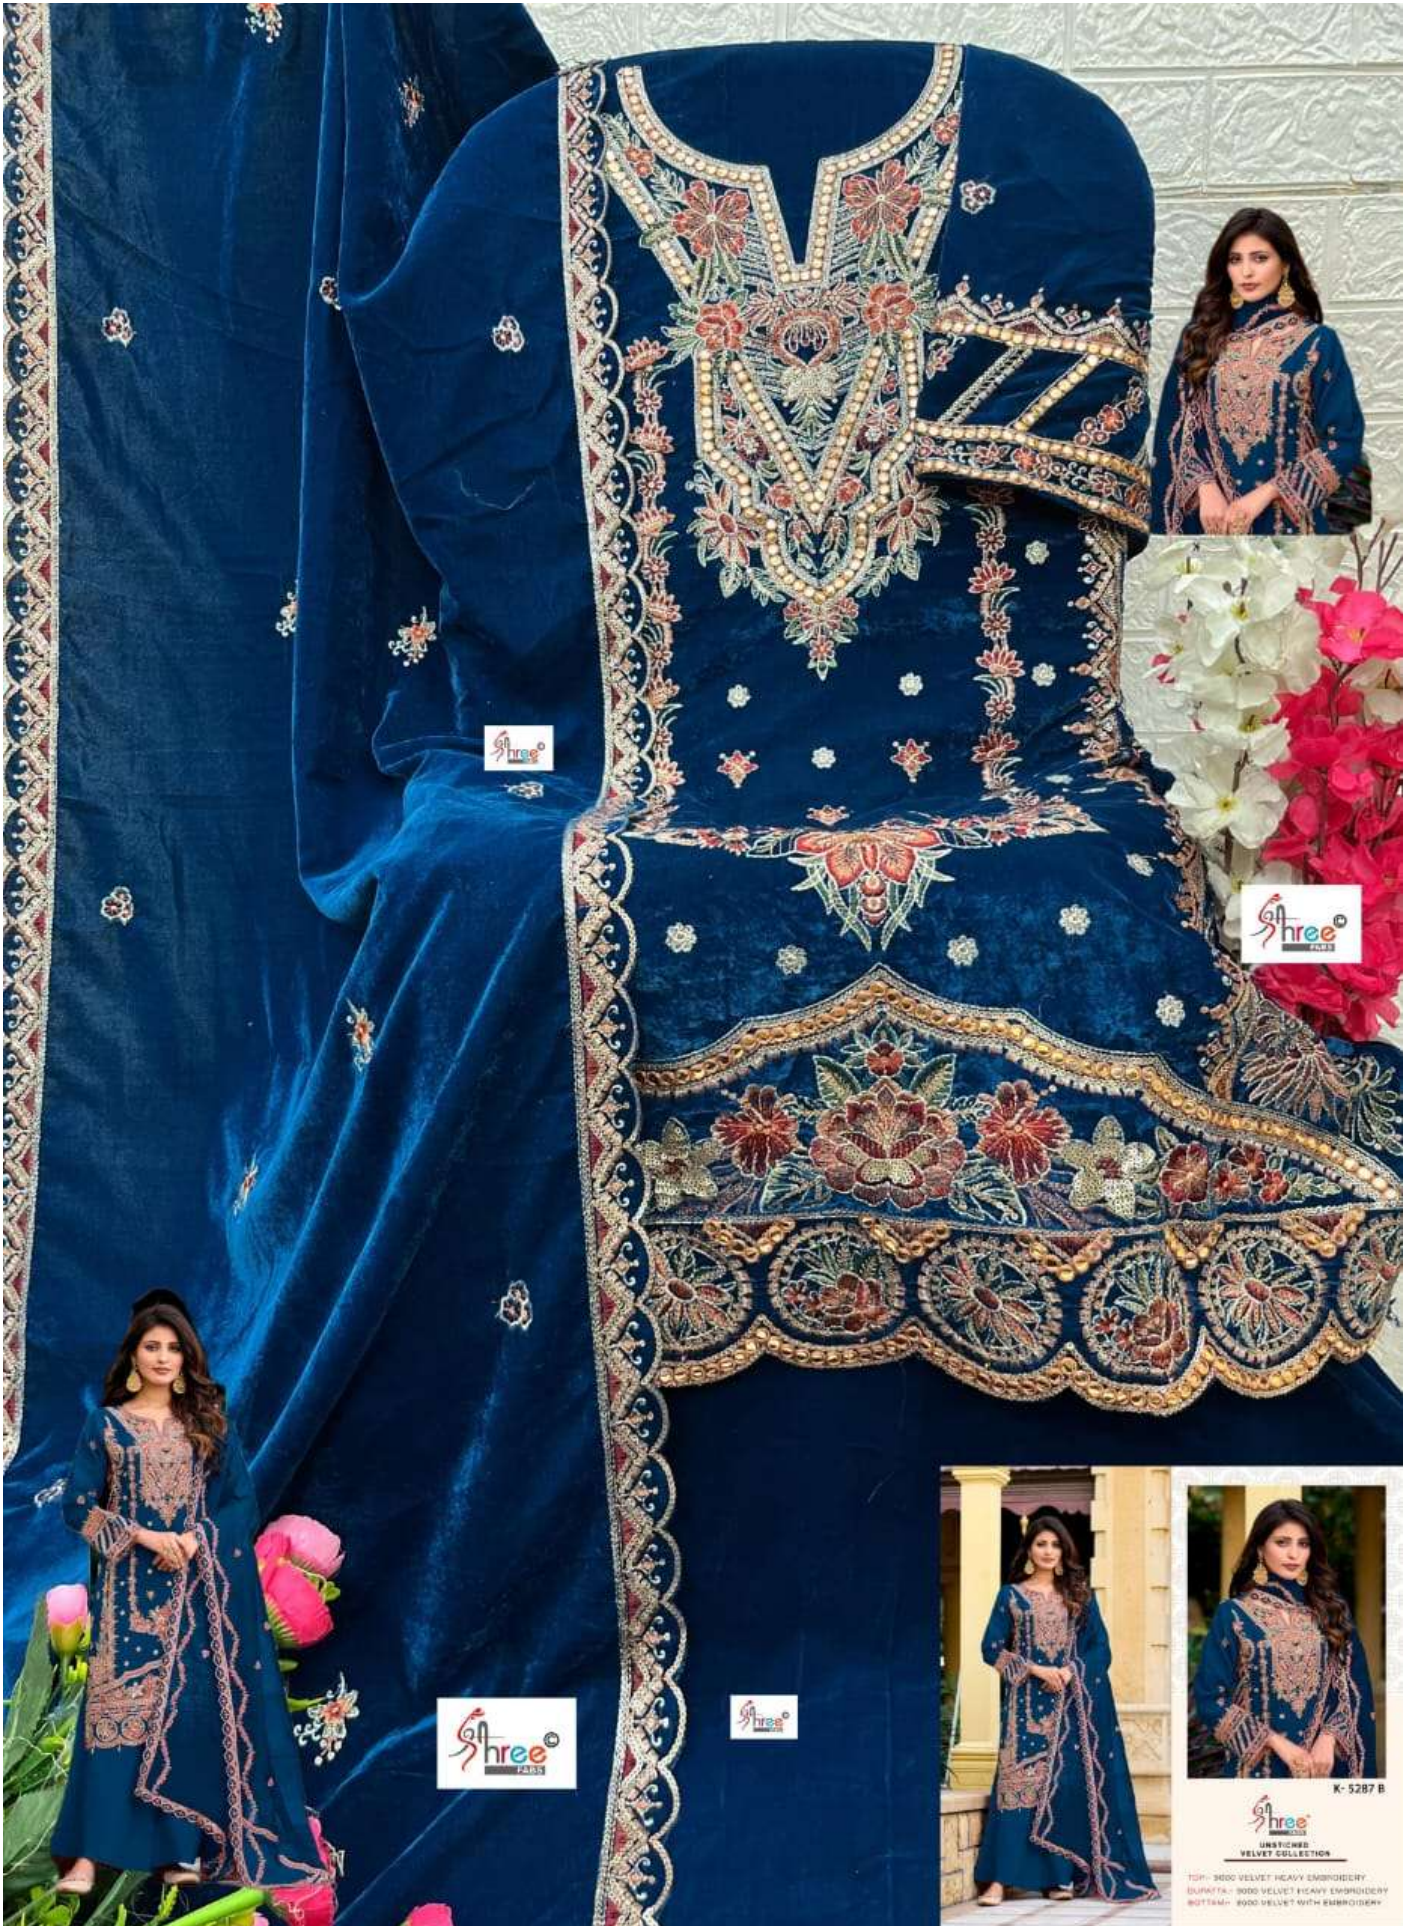

Shree
FABRS

Shree

Shree
FABRS