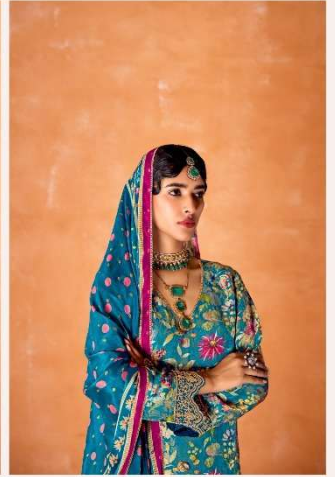

Heer

BY KIMORA

Kabool

HEER
BY KIMORA

9531

Heer

BY KIMORA

Kabool

Heer
BY KIMORA

9532

Heer
BY KIMORA

9532

HEER
BY KIMORA

9533

HEER
BY KIMORA

9535

HEER
BY KIMORA

9534

Heer

BY KIMORA

9536

Kabool

TOP

PURE KANJIVARAM WEAVING WITH DIGITAL
PRINT AND EMBROIDERY BORDER ON HELINE
AND SLEEVES

DUPATTA

PURE CHINNON WITH WEAVING BUTTI,
DIGITAL PRINT AND FOUR SIDE BORDER

BOTTOM

PURE MUSLIN WITH EMBROIDERY

Heer
BY KIMORA

HEER
BY KIMORA

9531

9532