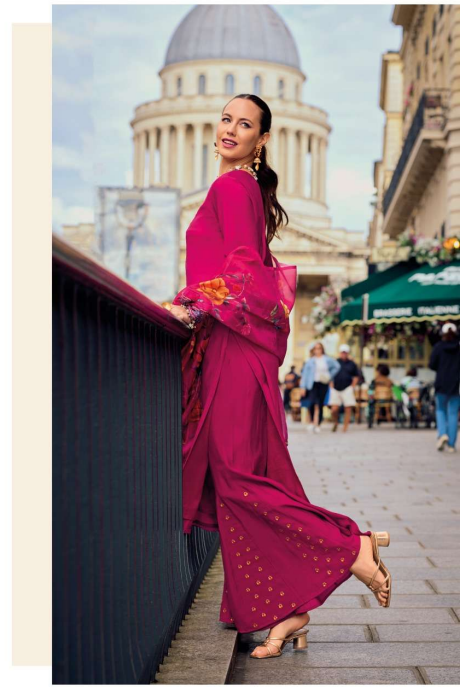

# Riwaaz

VOL-06

LILY & LALI<sup>®</sup>  
GULSPRIDE  
A PRODUCT OF *friona* GROUP

FESTIVALS  
NEW ARRIVAL  
FESTIVAL  
COLLECTION 2024

LILY&LALI®  
GULS PRIDE  
A PRODUCT OF fiond' GROUP

LILY&LALI®  
GULS PRIDE  
A PRODUCT OF HERRA GROUP