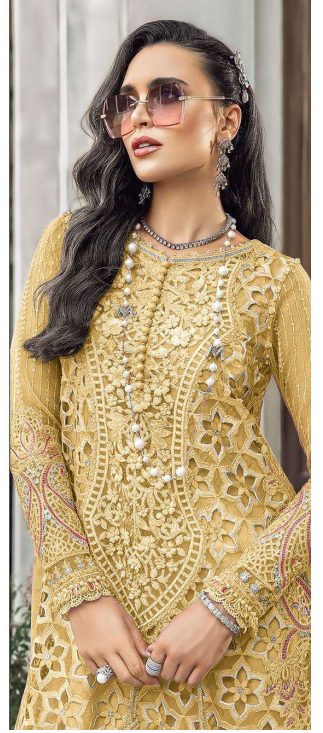

R-1621

R-1621-B

R-1621-C

R-1621-D

R-1621-C

READY MADE
COLLECTION

Care Instructions

- >Dry clean recommended
- >Do not use anytype of bleach or stain removing chemicals.
- >Do not overexpose damp fabrics to strong sunlight.
- >Iron at moderate temperature.