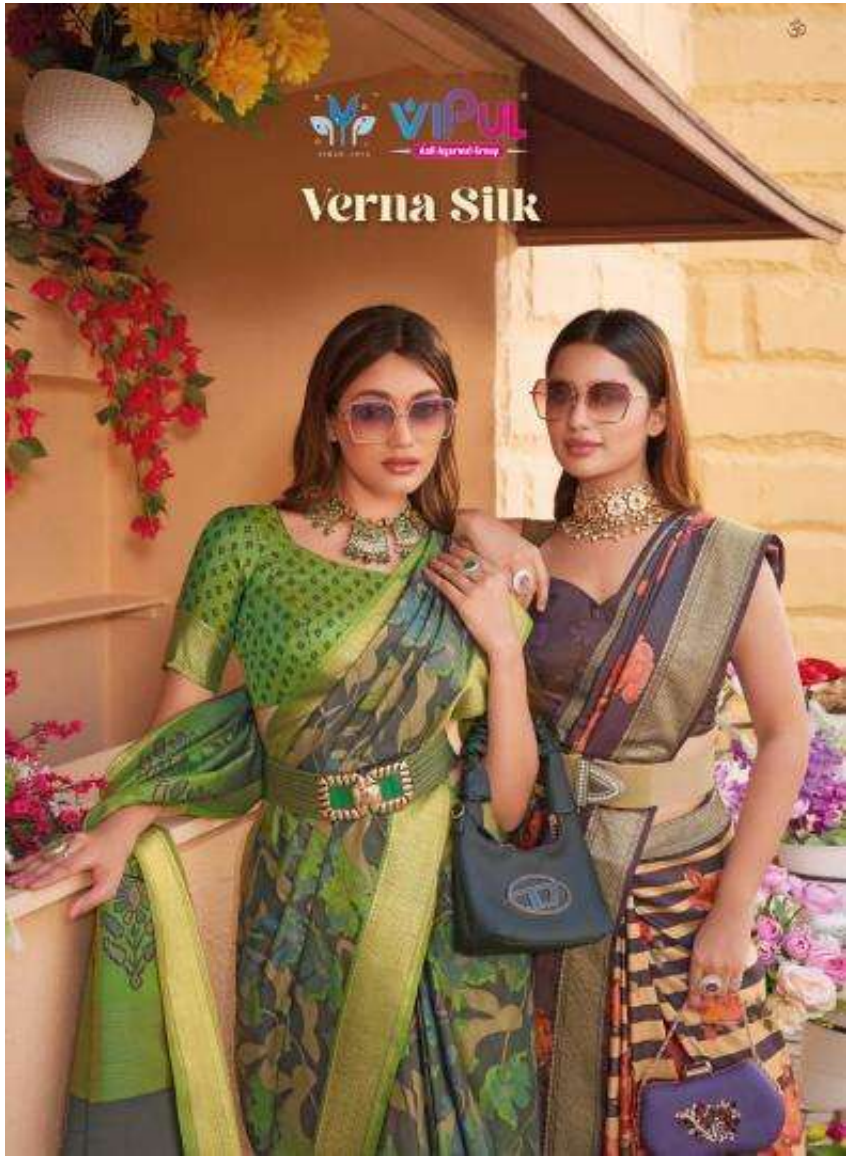

| | |
|--------------|------------------------------------------------------|
| PRODUCT NAME | KALYANAM SILK |
| DESIGN NO. | 87102 TO 87109 (8 PCS) |
| DESCRIPTION | TWO TONE SOFT SILK SAREES WITH WEAVING RESHAM BORDER |