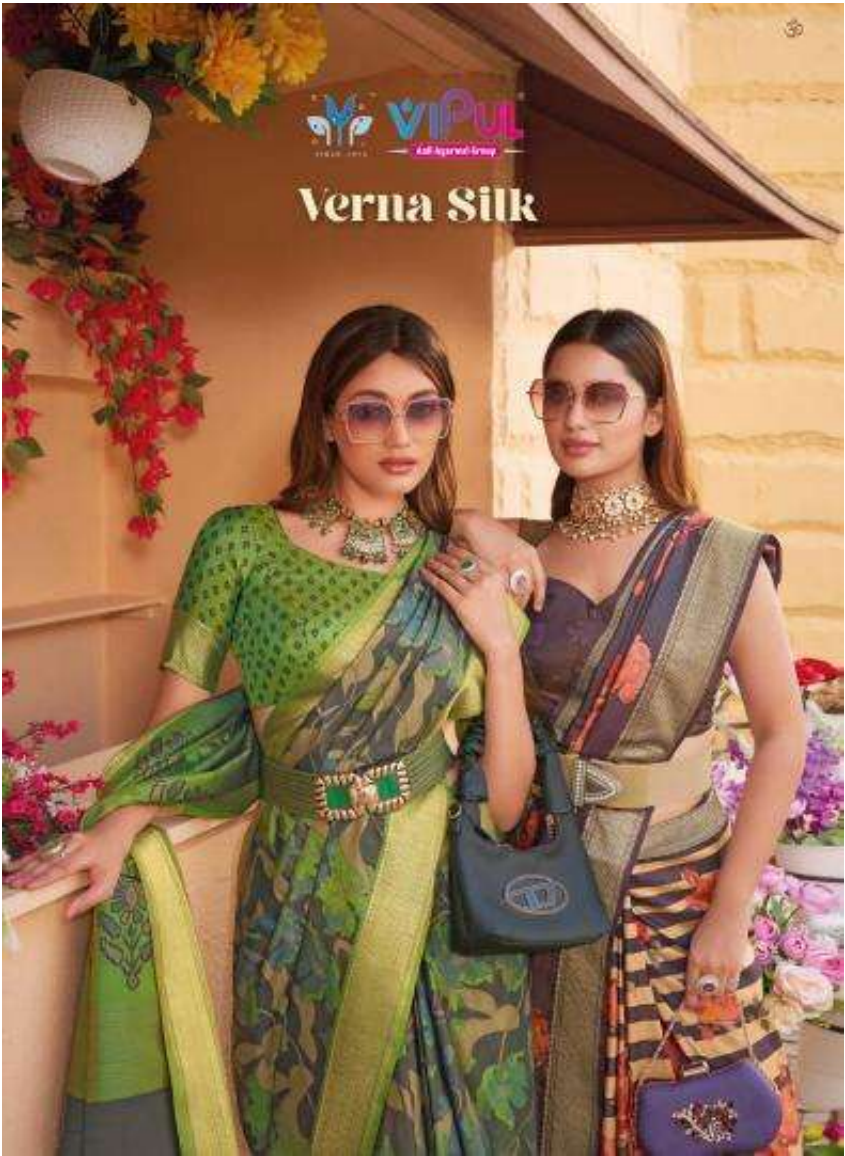

PRODUCT NAME	KALYANAM SILK
DESIGN NO.	87102 TO 87109 (8 PCS)
DESCRIPTION	TWO TONE SOFT SILK SAREES WITH WEAVING RESHAM BORDER

87300

87301

87302

87303

87304