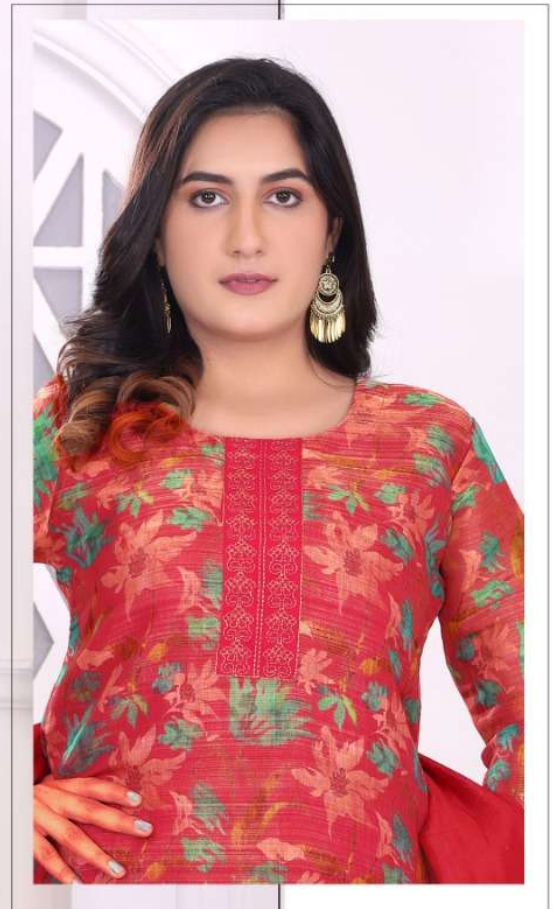

MASSAKALI

21223

Pure Fiesta:

Muted glod flames adlaze against the pearl white background look as divine as a morning prayer. Embrace the beauty of purity.

- M
- L
- XL
- XXL

MASSAKALI

21217

Pure Fiesta:

Muted glod flames adlaze against the pearl white background look as divine as a morning prayer. Embrace the beauty of purity.

- M
- L
- XL
- XXL

MASSAKALI

21216

Pure Fiesta:

Muted glod flames adlaze against the pearl white background look as divine as a morning prayer. Embrace the beauty of purity.

- M
- L
- XL
- XXL

MASSAKALI

21215

Pure Fiesta:

Muted glod flames adlaze against the pearl white background look as divine as a morning prayer. Embrace the beauty of purity.

- M
- L
- XL
- XXL

MASSAKALI
21214