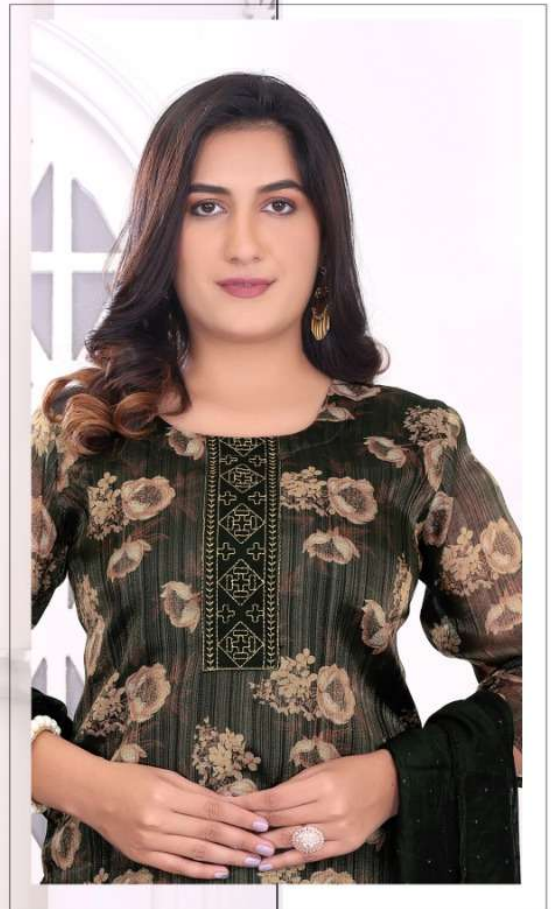

- M
- L
- XL
- XXL

MASSAKALI
21203

Pure Fiesta:

Muted glod flames adlaze against the pearl white background look as divine as a morning prayer. Embrace the beauty of purity.

M
L
XL
XXL

MASSAKALI

21223

Pure Fiesta: