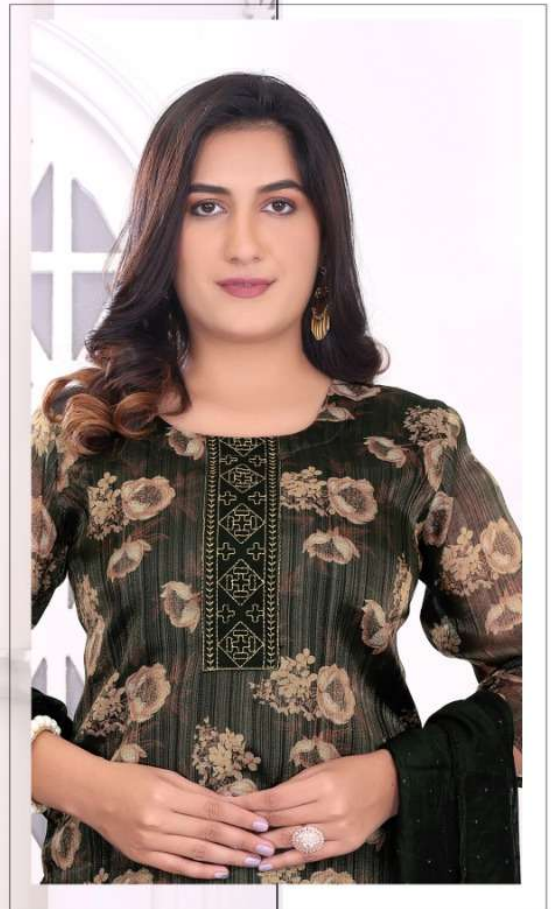

MASSAKALI

21223

Pure Fiesta:

Muted glod flames adlaze against the pearl white background look as divine as a morning prayer. Embrace the beauty of purity.

- M
- L
- XL
- XXL

MASSAKALI

21217

Pure Fiesta:

Muted glod flames adlaze against the pearl white background look as divine as a morning prayer. Embrace the beauty of purity.

- M
- L
- XL
- XXL

MASSAKALI

21216

Pure Fiesta:

Muted glod flames adlaze against the pearl white background look as divine as a morning prayer. Embrace the beauty of purity.