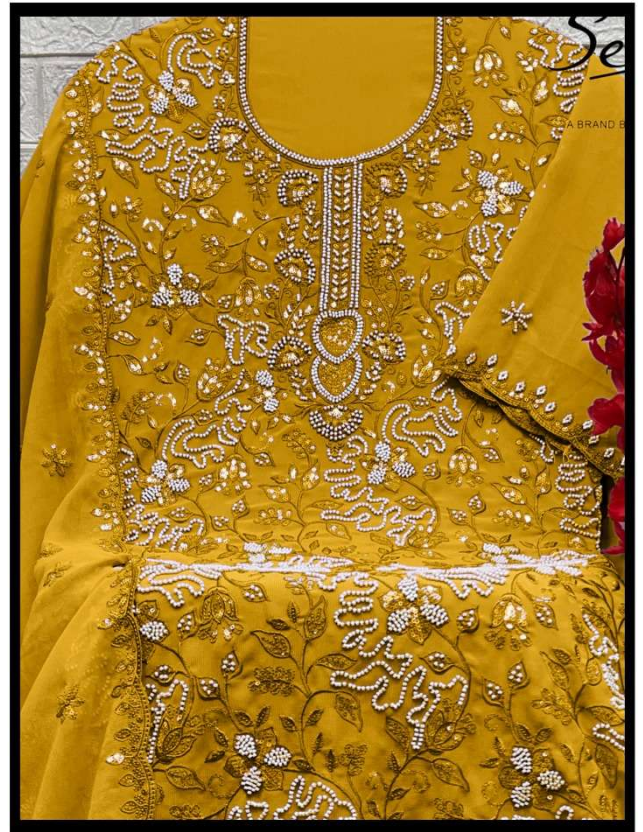

*Serene*TM
Pakistani Suit
A BRAND BY MEGHA EXPORT

S - 417 A

TOP -ORGANZA SILK EMBROIDERY & HEAVY BEADS WORK

INNER BOTTOM - DULL SANTOON

DUPATTA - ORGANZA SILK EMBROIDERY BEADS WORK

*Serine*TM
Pakistani Suit
A BRAND BY MEGHA EXPORT

S - 417 A

TOP - ORGANZA SILK EMBROIDERY & HEAVY BEADS WORK

INNER BOTTOM - DULL SANTOON

DUPATTA - ORGANZA SILK EMBROIDERY BEADS WORK

S - 417 A

S - 417 B

S - 417 C

*Serine*TM
Pakistani Suit
A BRAND BY MEGHA EXPORT

S - 417 C

TOP - ORGANZA SILK EMBROIDERY & HEAVY BEADS WORK

INNER BOTTOM - DULL SANTOON

DUPATTA - ORGANZA SILK EMBROIDERY BEADS WORK

*Serine*TM
Pakistani Suit
A BRAND BY MEGHA EXPORT

S - 417 B

TOP - ORGANZA SILK EMBROIDERY & HEAVY BEADS WORK

INNER BOTTOM - DULL SANTOON

DUPATTA - ORGANZA SILK EMBROIDERY BEADS WORK