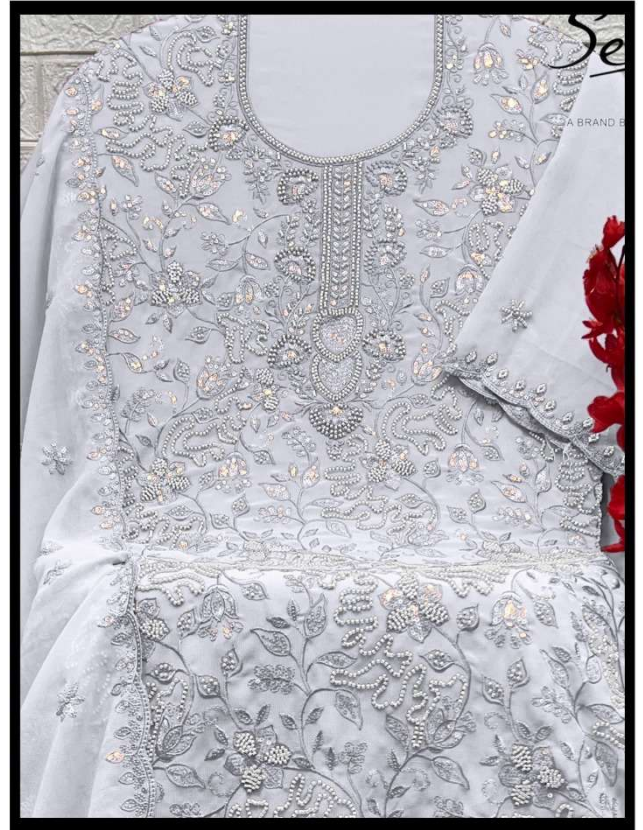

*Serene*TM
Pakistani Suit
A BRAND BY MEGHA EXPORT

S - 417 A

TOP -ORGANZA SILK EMBROIDERY & HEAVY BEADS WORK

INNER BOTTOM - DULL SANTOON

DUPATTA - ORGANZA SILK EMBROIDERY BEADS WORK

*Serine*TM
Pakistani Suit
A BRAND BY MEGHA EXPORT

S - 417 C

TOP - ORGANZA SILK EMBROIDERY & HEAVY BEADS WORK

INNER BOTTOM - DULL SANTOON

DUPATTA - ORGANZA SILK EMBROIDERY BEADS WORK

*Serine*TM
Pakistani Suit
A BRAND BY MEGHA EXPORT

S - 417 B

TOP - ORGANZA SILK EMBROIDERY & HEAVY BEADS WORK