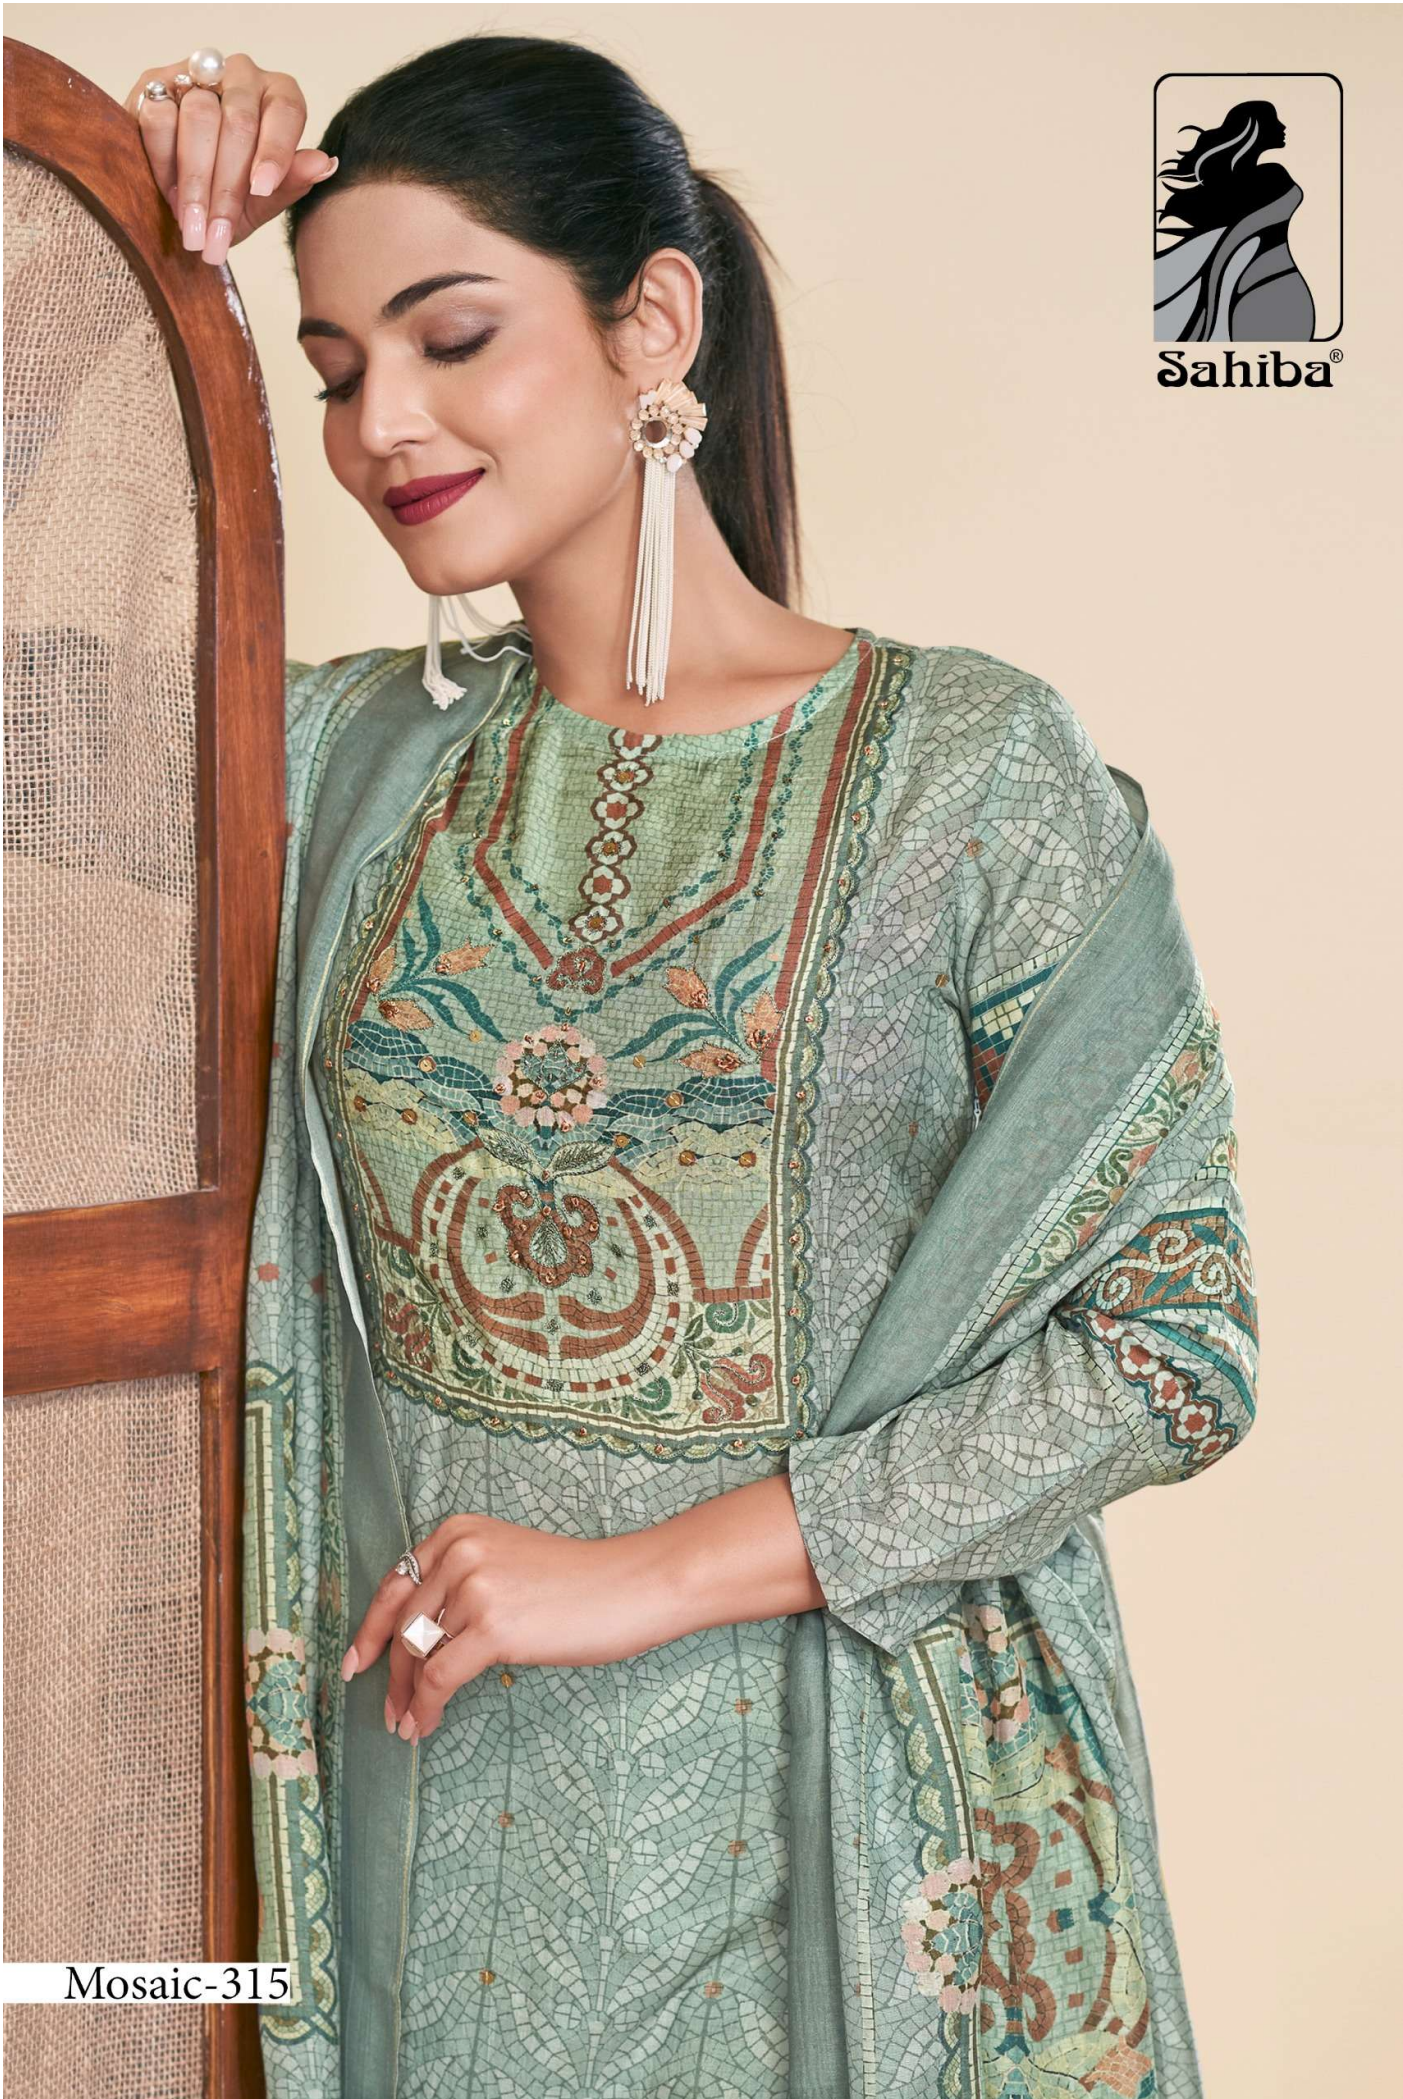

Mosaic-315