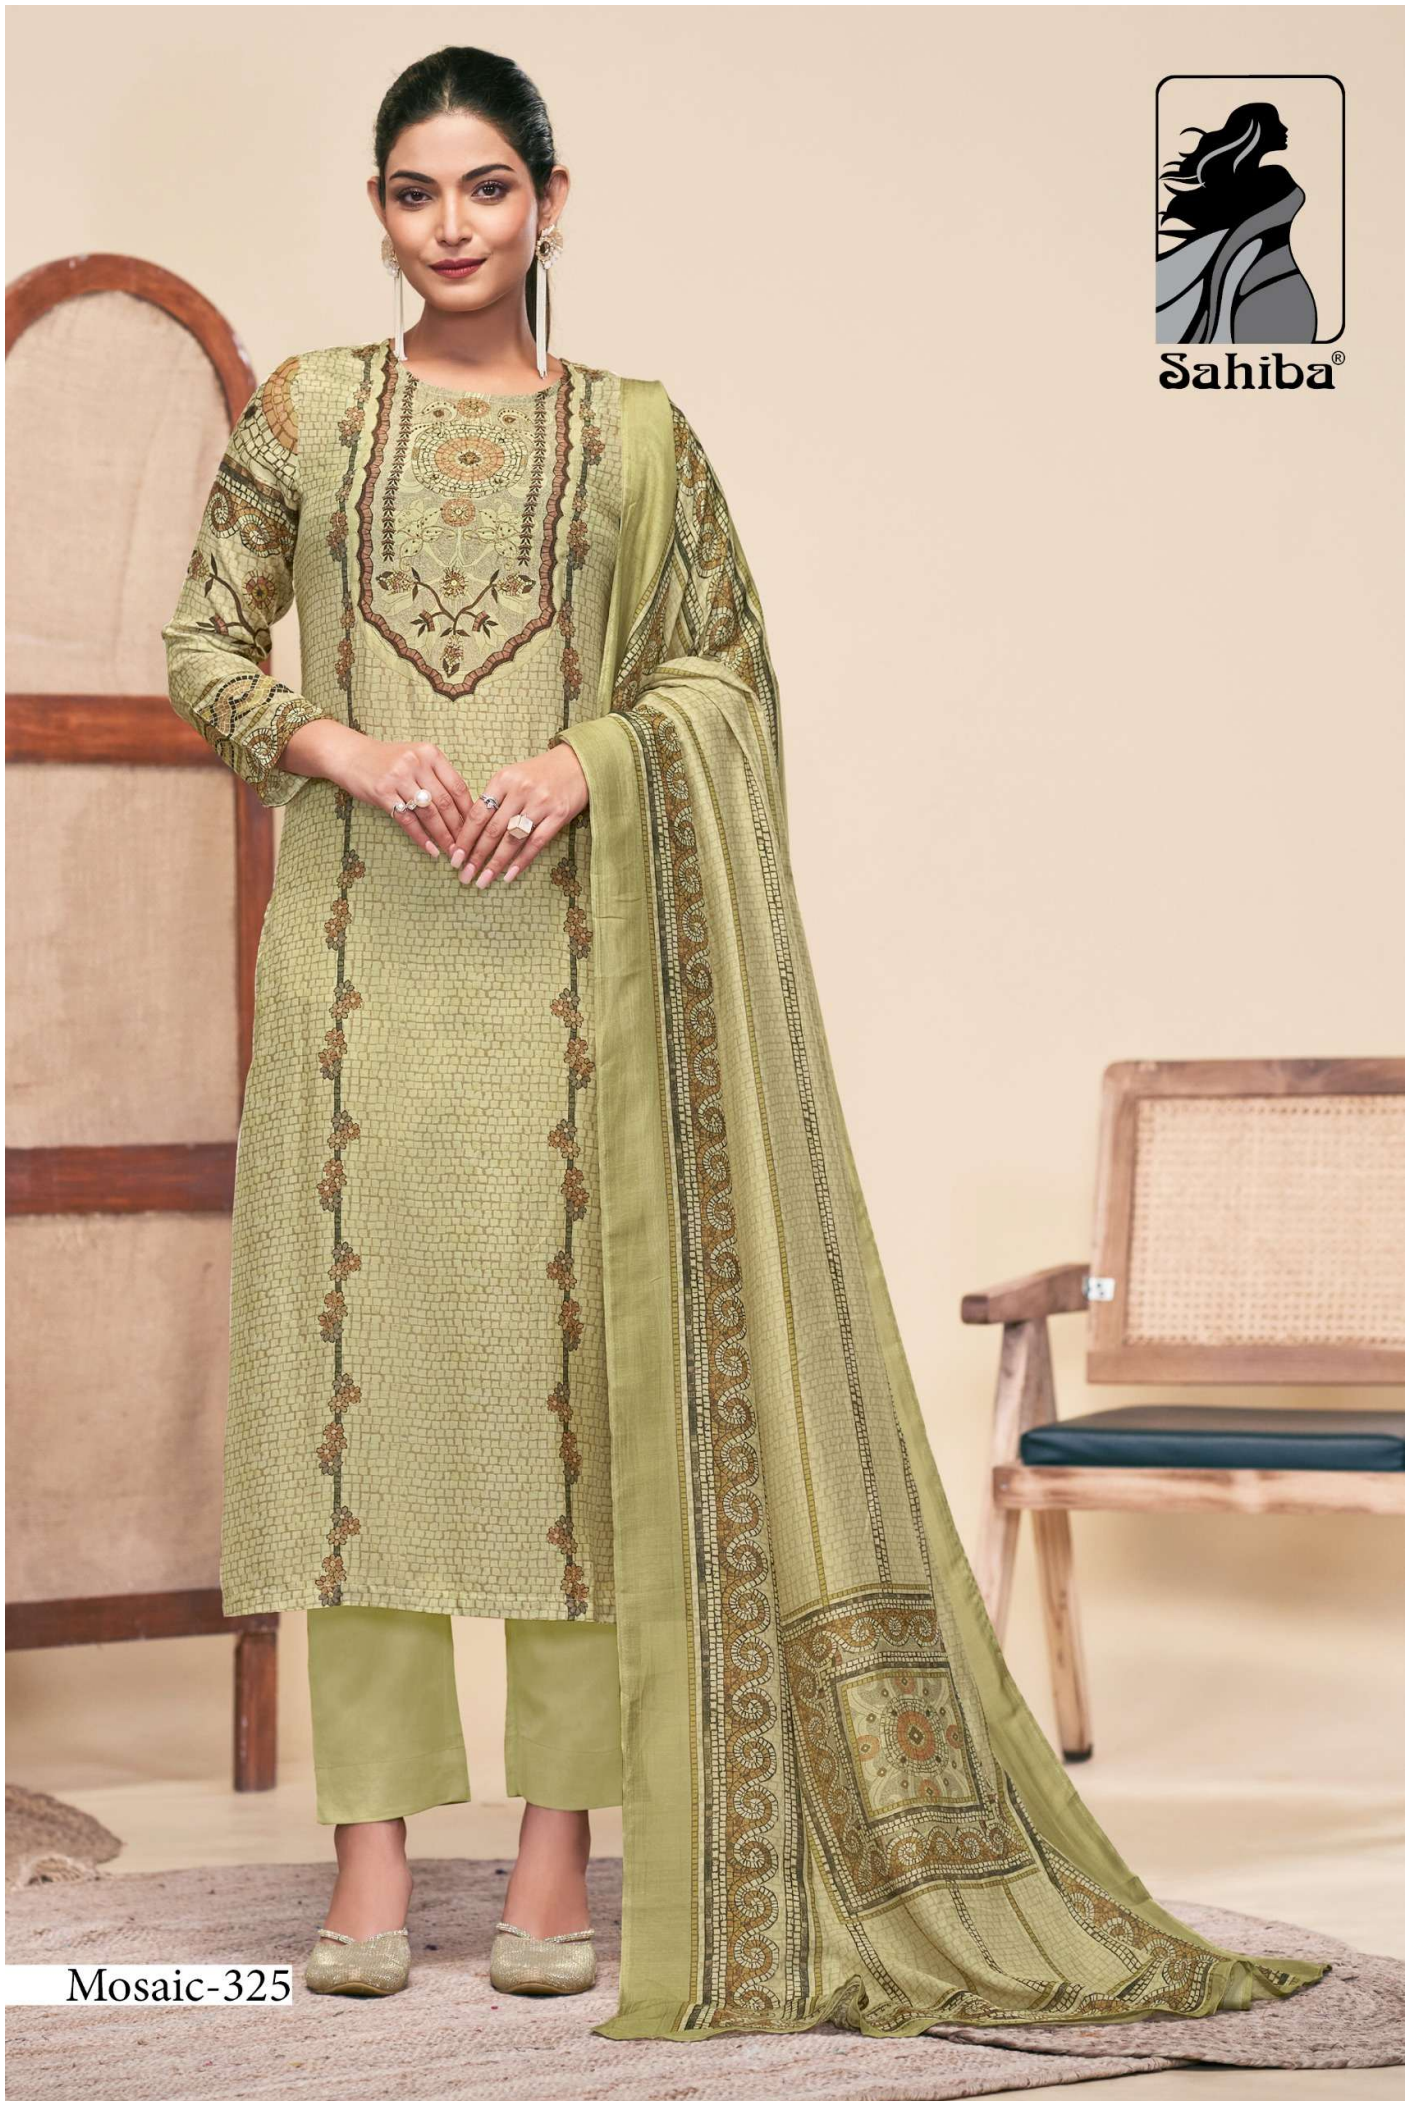

Mosaic-325