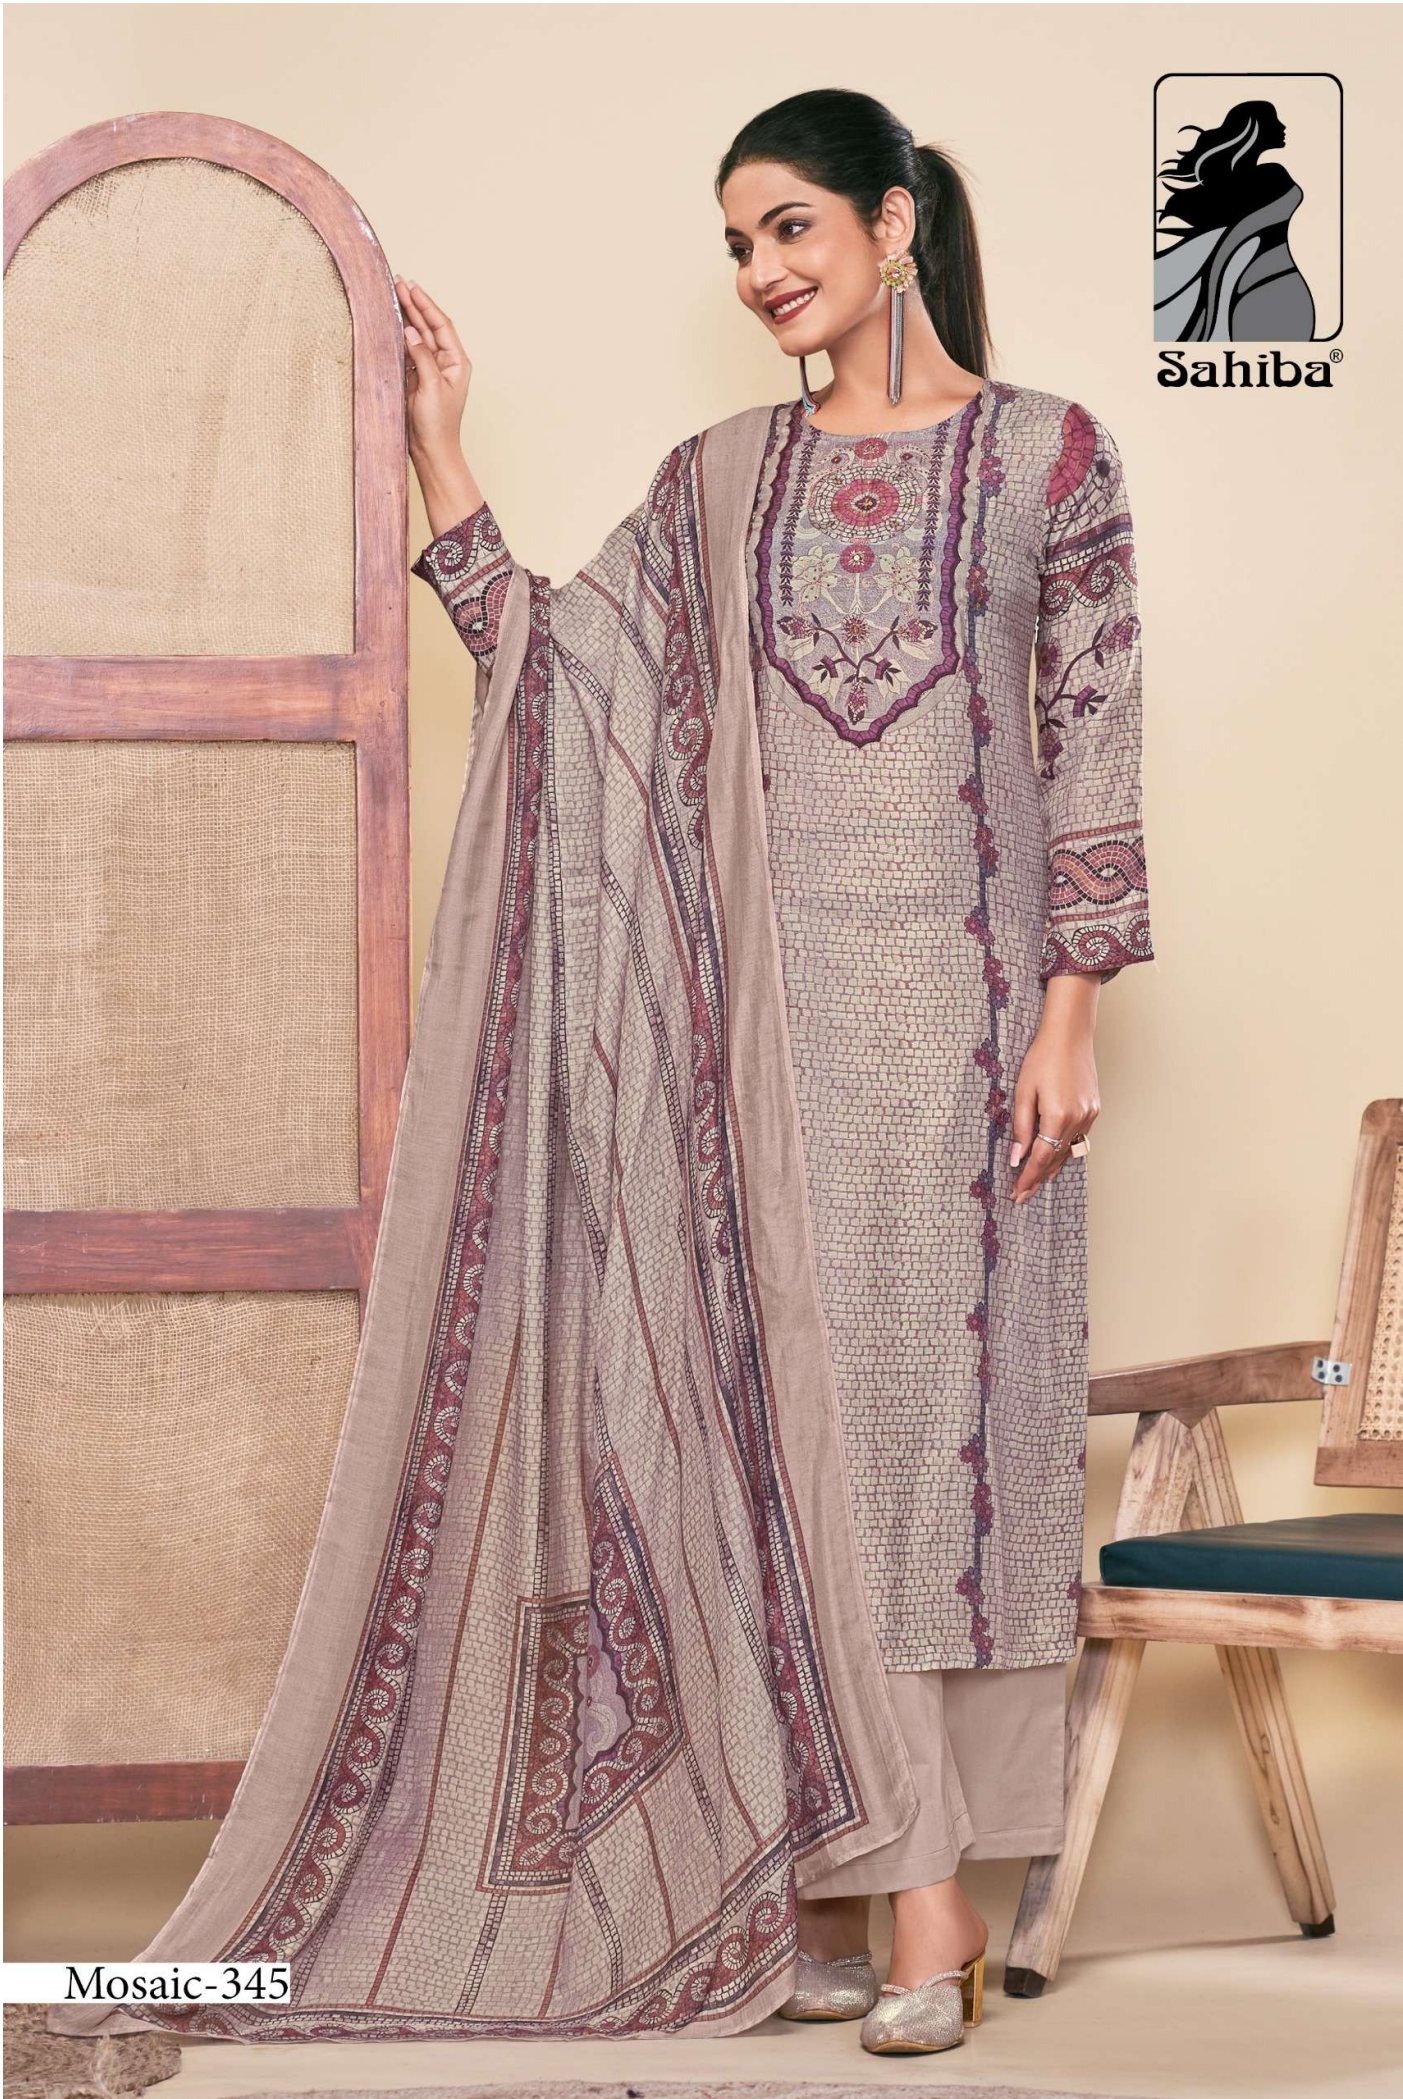

Sahiba®

Mosaic-345