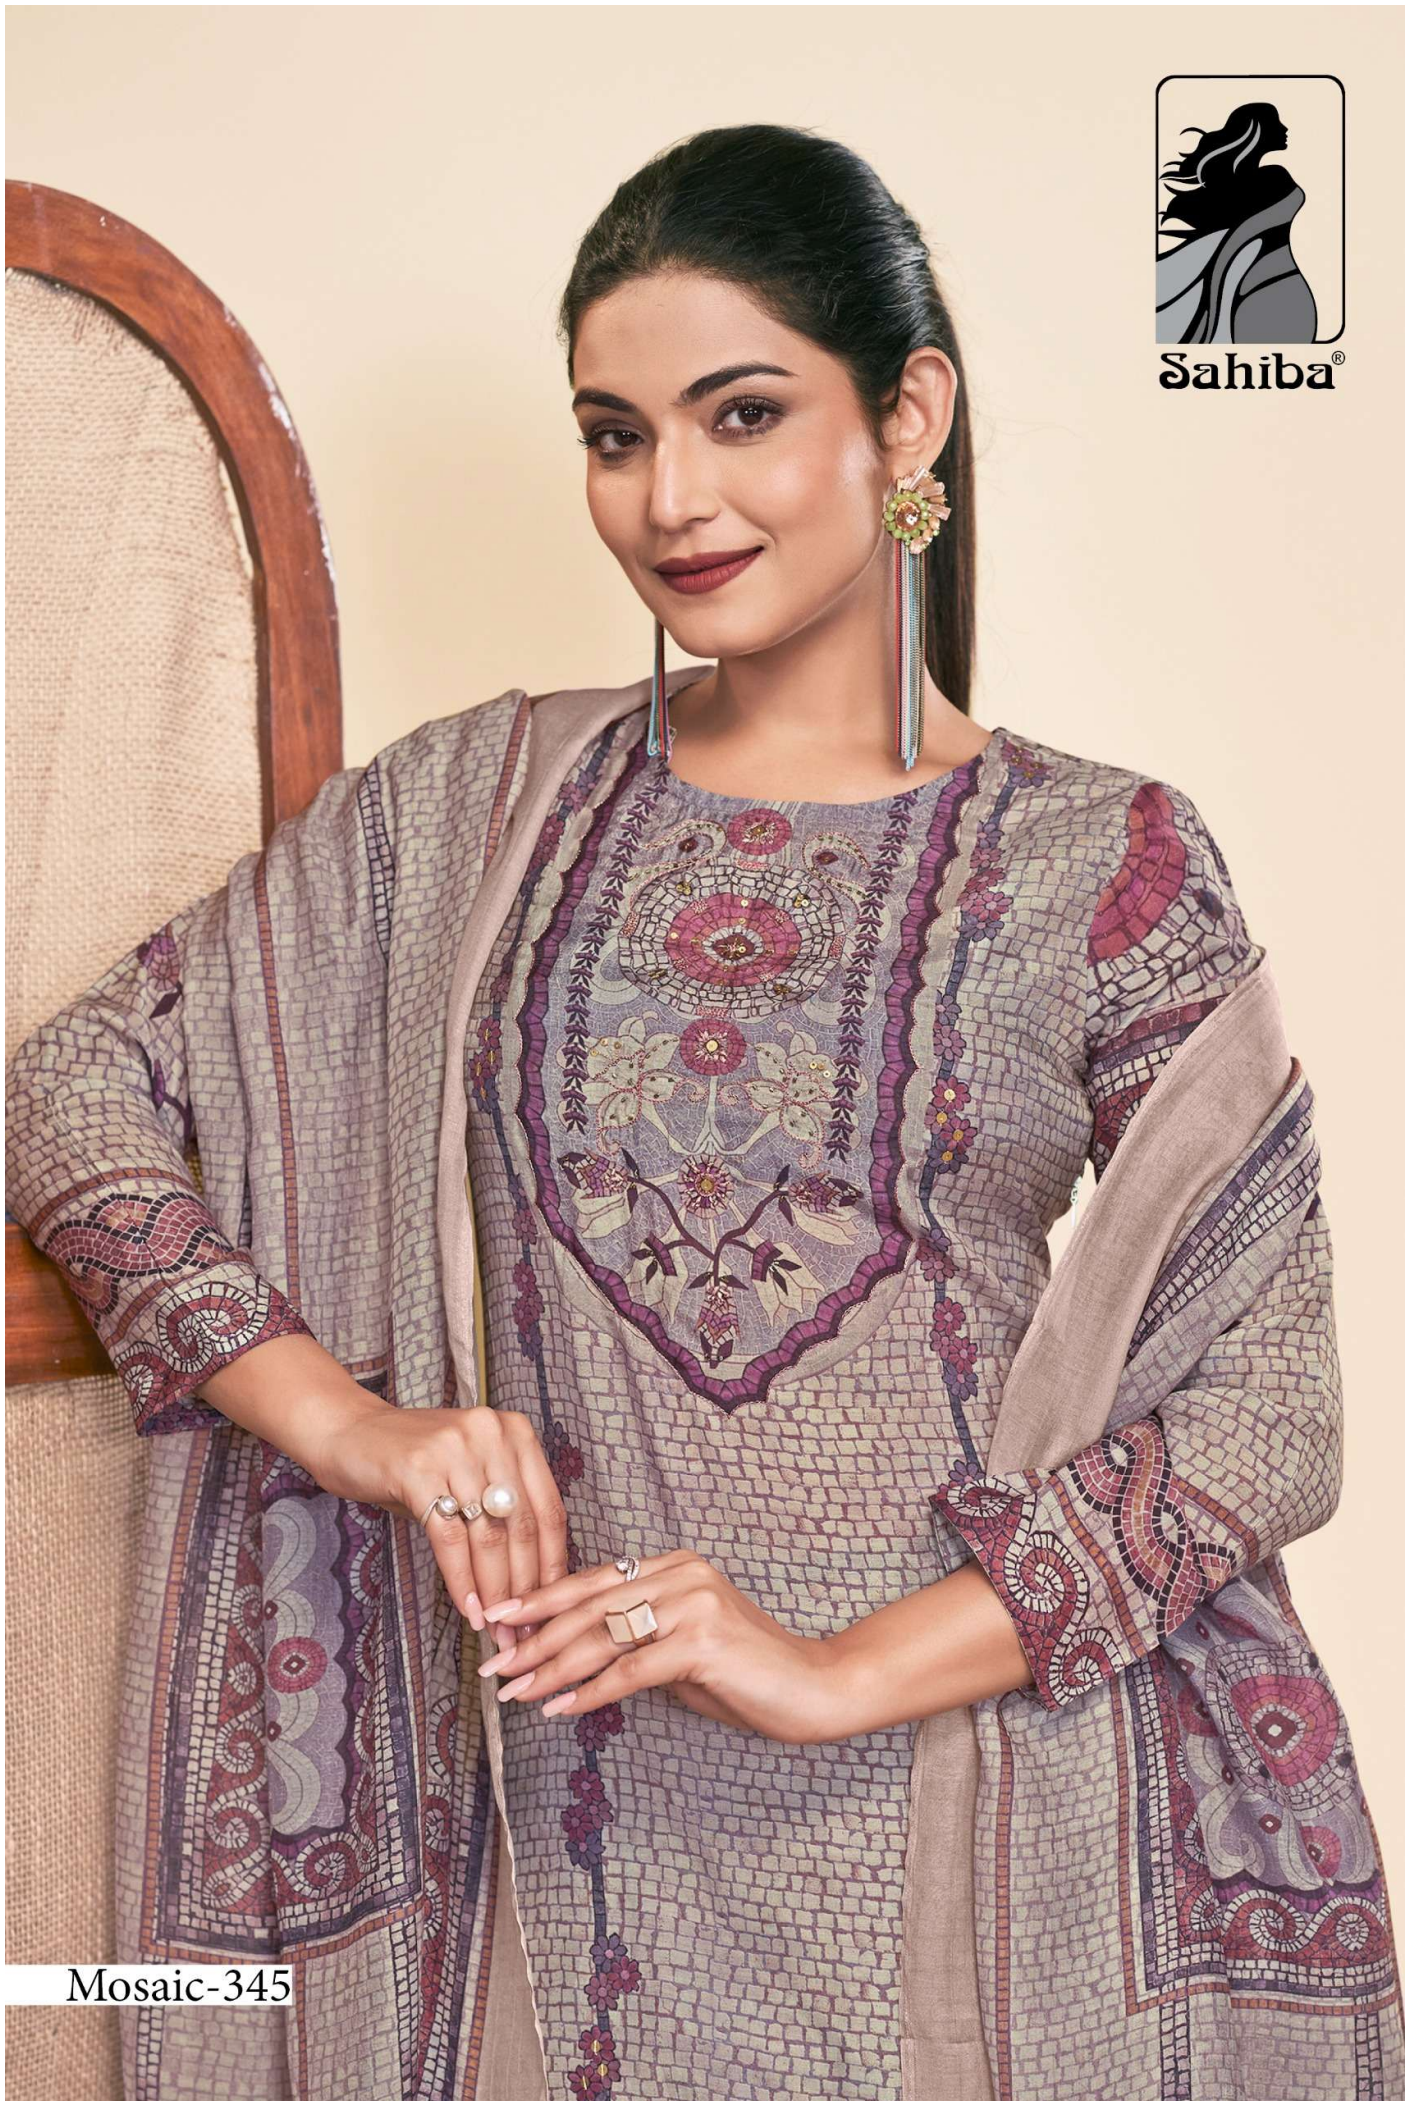

Mosaic-345