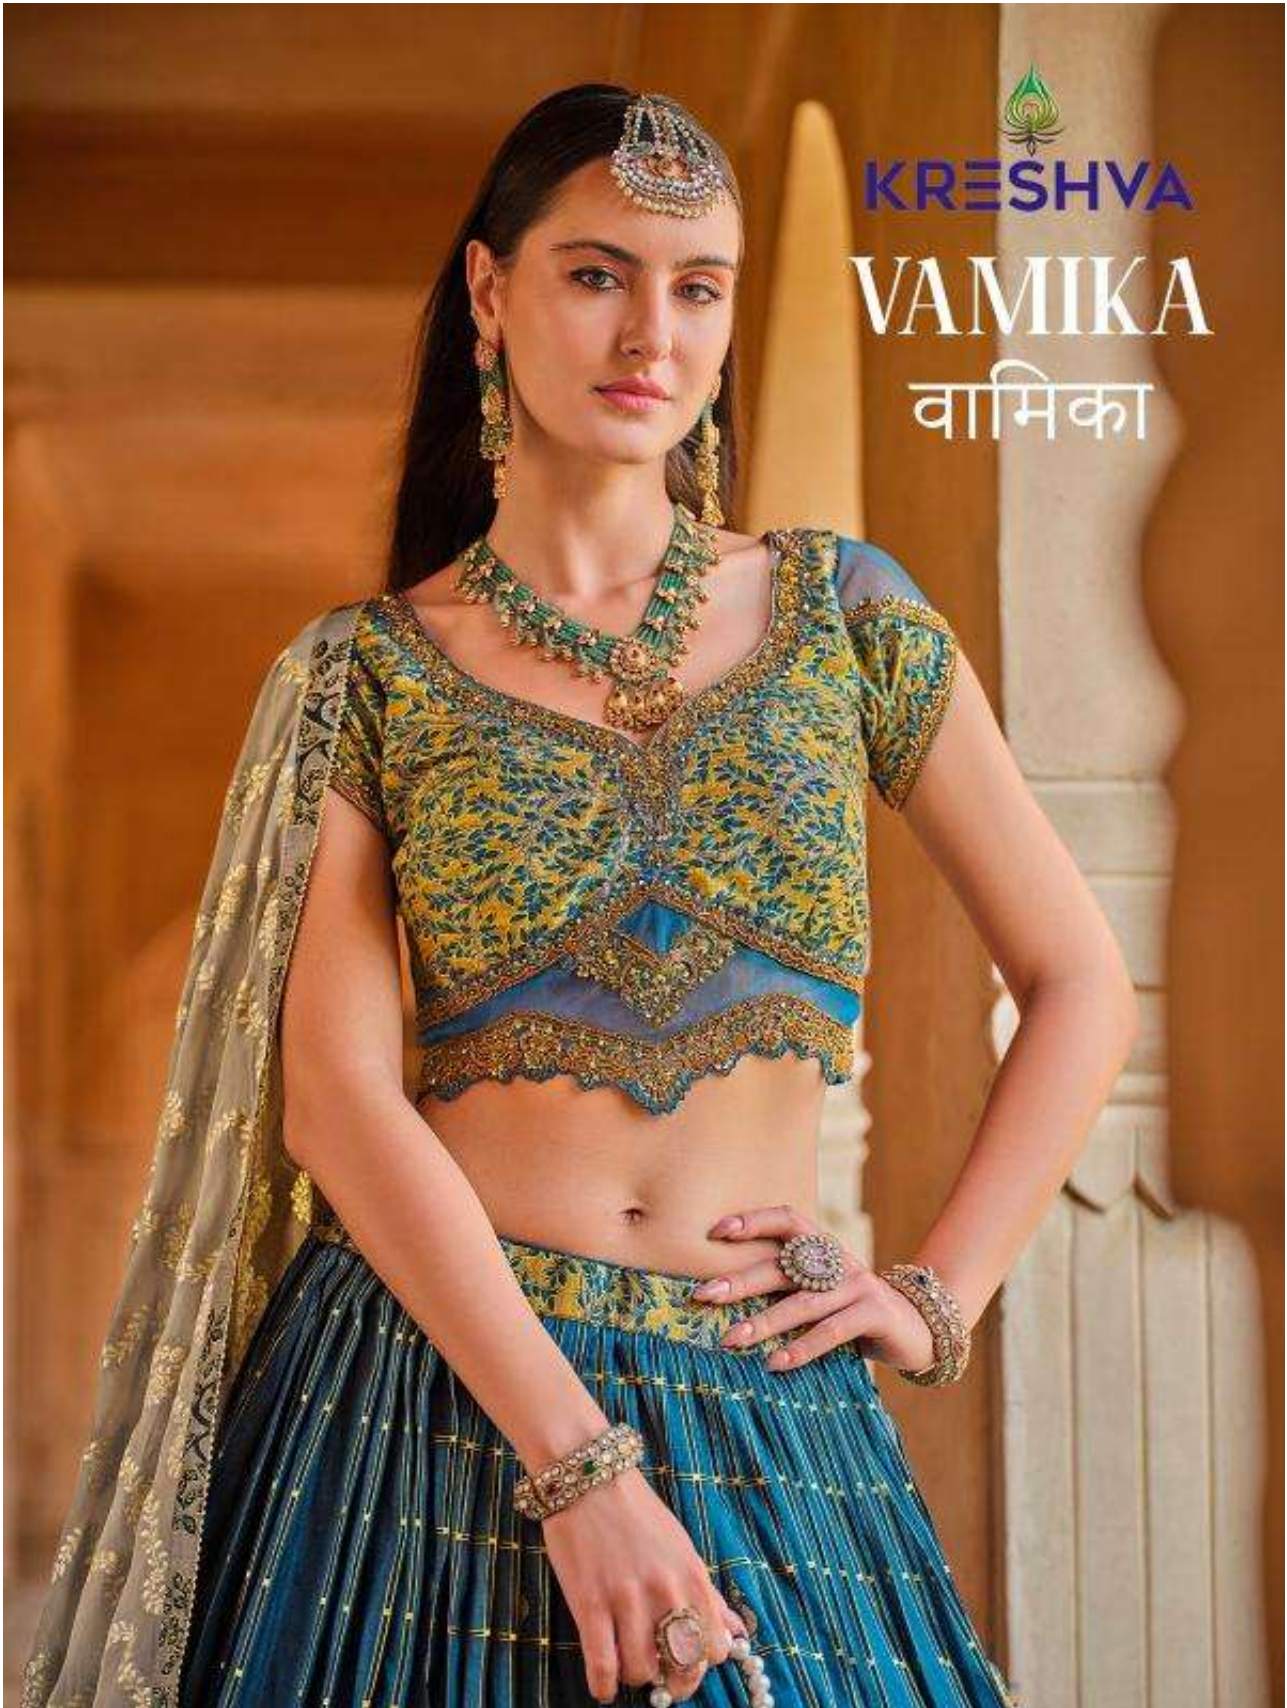

KRESHVA

VAMIKA

वामिका