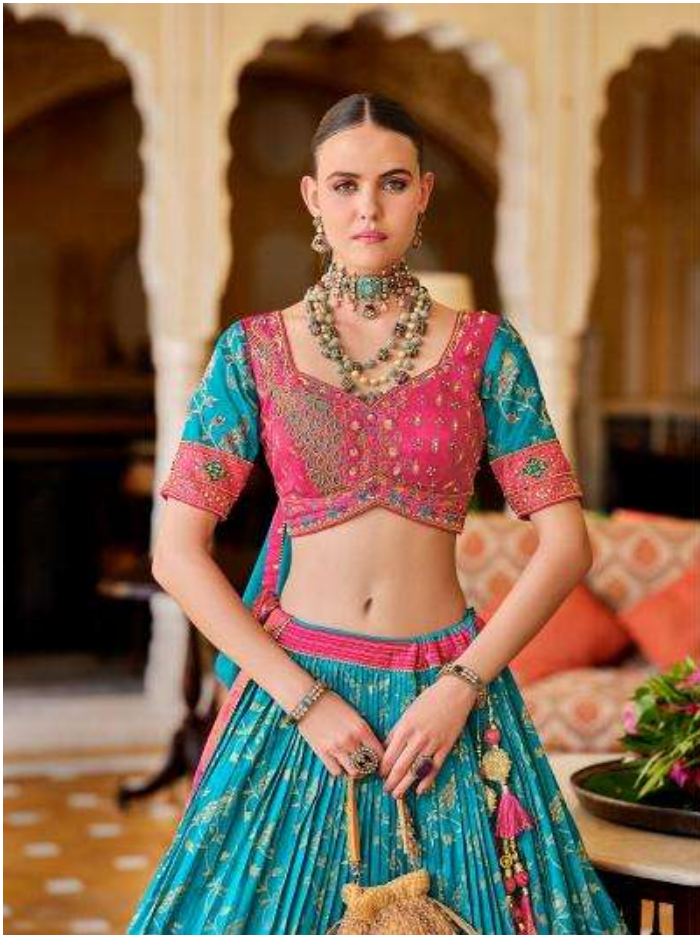

KRESHYA

Quality Brands

RBC-1499-B