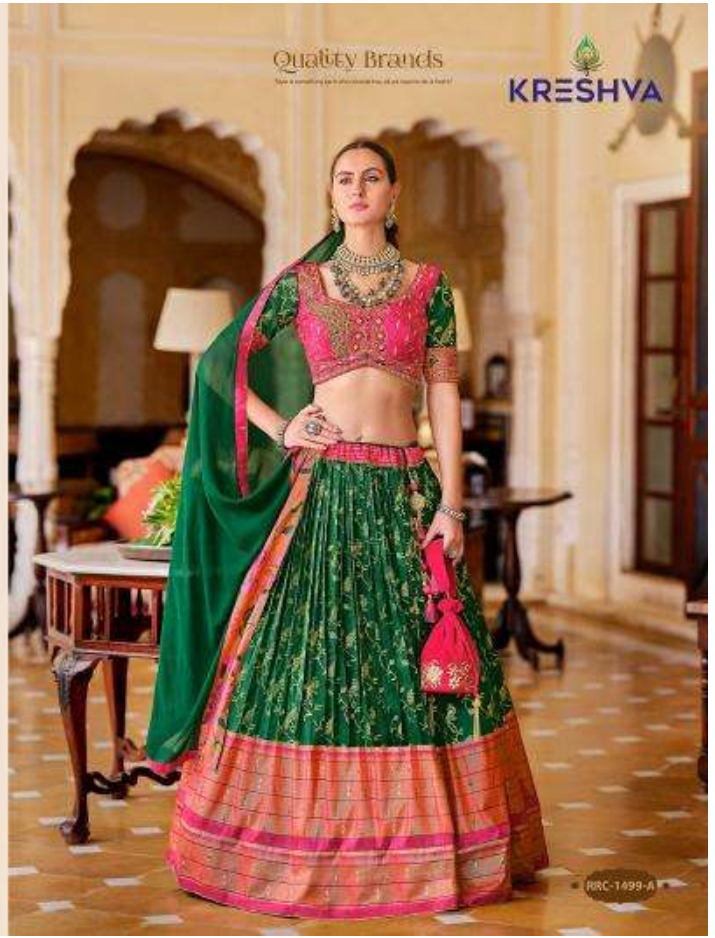

RRC-1525

RRC-1525-A

KRESHVA

Bride's Edition

"It's not just about the dress, it's about the woman who wears it."
"Tradition is a message and not a man's possession."

BRC-1525-A

VAMIKA

PRODUCT	RATE	QUANTITY
RRC-1433	8495/-	
RRC-1433-A	8495/-	
RRC-1499	7995/-	
RRC-1499-A	7995/-	
RRC-1499-B	7995/-	
RRC-1499-C	7995/-	
RRC-1525	8495/-	
RRC-1525-A	8495/-	

DESIGN NO	SAREE FABRIC	BLOUSE FABRIC	SAREE COLOR	WORK	Belt	SAREE TYPE	CUSTZ./SEMI-STITCH/UN-STITCH	BLOUSE SIZE	REMARK
25001	Pure Georgette with Zari Organza Silk	Viscose Silk Satin	Wine and Gold	Pure Khadi work with sequance work	-	Regular	Unstitched Blouse	0.80 mtr	Dry Clean Only
25003	Pure Georgette with Zari Organza Silk	Viscose Silk Satin	Teal Blue	Pure Khadi work with sequance work	-	Regular	Unstitched Blouse	0.80 mtr	Dry Clean Only
25004	Pure Benarasi Crush	Viscose Silk Satin	Wine	Pure Khadi work with sequance work	-	Regular	Unstitched Blouse	0.80 mtr	Dry Clean Only
25005	Pure Georgette with Zari Organza Silk	Pure Raw Silk	Green	Pure Khadi work with sequance work	-	Regular	Unstitched Blouse	0.80 mtr	Dry Clean Only
25006	Pure Twill Tissue	Viscose Silk Satin	Orange	Pure Khadi work with sequance work	-	Regular	Unstitched Blouse	0.80 mtr	Dry Clean Only
25007	Zari Organza Silk	Viscose Silk Satin	Rani	Pure Khadi work with sequance work	-	Regular	Unstitched Blouse	0.80 mtr	Dry Clean Only
25009	Pure Twill Tissue	Viscose Silk Satin	Teal Blue	Pure Khadi work with sequance work	-	Regular	Unstitched Blouse	0.80 mtr	Dry Clean Only
25009	Zari Organza Silk	Viscose Silk Satin	Peach	Pure Khadi work with sequance work	-	Regular	Unstitched Blouse	0.80 mtr	Dry Clean Only
25010	Pure Benarasi Crush	Viscose Silk Satin	Purple	Pure Khadi work with sequance work	-	Regular	Unstitched Blouse	0.80 mtr	Dry Clean Only