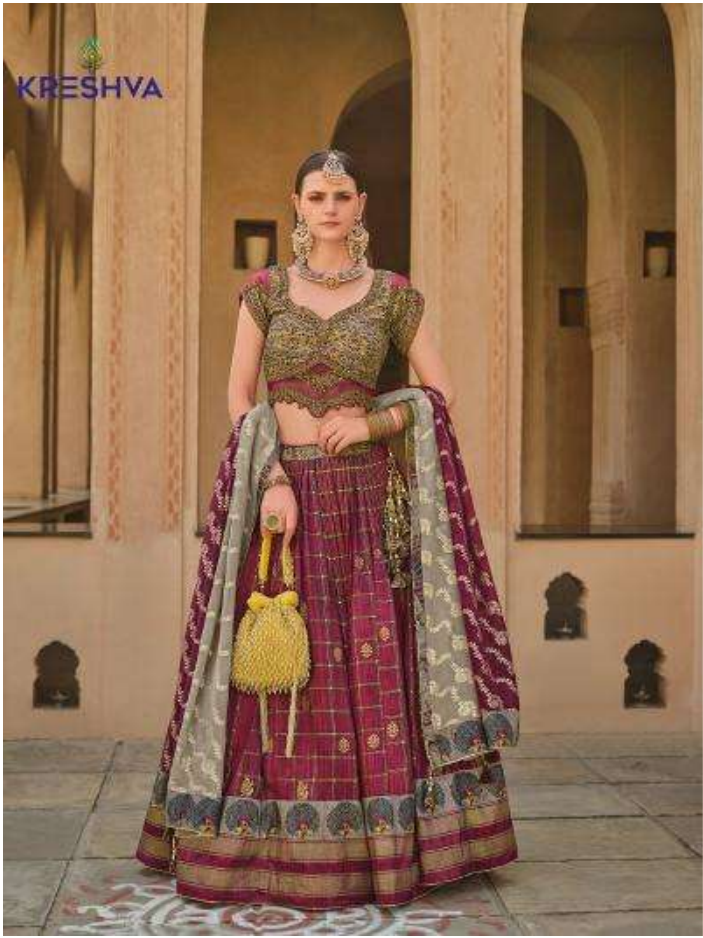

RRC-1525

RRC-1525-A

KRESHVA

Bride's Edition

"It's not just about the dress, it's about the woman who wears it."
"Tradition is a message and not a man's possession."

BRC-1525-A

VAMIKA

PRODUCT	RATE	QUANTITY
RRC-1433	8495/-	
RRC-1433-A	8495/-	
RRC-1499	7995/-	
RRC-1499-A	7995/-	
RRC-1499-B	7995/-	
RRC-1499-C	7995/-	
RRC-1525	8495/-	
RRC-1525-A	8495/-	

DESIGN NO	SAREE FABRIC	BLOUSE FABRIC	SAREE COLOR	WORK	Belt	SAREE TYPE	CUSTZ./SEMI-STITCH/UN-STITCH	BLOUSE SIZE	REMARK
25001	Pure Georgette with Zari Organza Silk	Viscose Silk Satin	Wine and Gold	Pure Khadi work with sequance work	-	Regular	Unstitched Blouse	0.80 mtr	Dry Clean Only
25003	Pure Georgette with Zari Organza Silk	Viscose Silk Satin	Teal Blue	Pure Khadi work with sequance work	-	Regular	Unstitched Blouse	0.80 mtr	Dry Clean Only
25004	Pure Benarasi Crush	Viscose Silk Satin	Wine	Pure Khadi work with sequance work	-	Regular	Unstitched Blouse	0.80 mtr	Dry Clean Only
25005	Pure Georgette with Zari Organza Silk	Pure Raw Silk	Green	Pure Khadi work with sequance work	-	Regular	Unstitched Blouse	0.80 mtr	Dry Clean Only
25006	Pure Twill Tissue	Viscose Silk Satin	Orange	Pure Khadi work with sequance work	-	Regular	Unstitched Blouse	0.80 mtr	Dry Clean Only
25007	Zari Organza Silk	Viscose Silk Satin	Rani	Pure Khadi work with sequance work	-	Regular	Unstitched Blouse	0.80 mtr	Dry Clean Only
25009	Pure Twill Tissue	Viscose Silk Satin	Teal Blue	Pure Khadi work with sequance work	-	Regular	Unstitched Blouse	0.80 mtr	Dry Clean Only
25009	Zari Organza Silk	Viscose Silk Satin	Peach	Pure Khadi work with sequance work	-	Regular	Unstitched Blouse	0.80 mtr	Dry Clean Only
25010	Pure Benarasi Crush	Viscose Silk Satin	Purple	Pure Khadi work with sequance work	-	Regular	Unstitched Blouse	0.80 mtr	Dry Clean Only