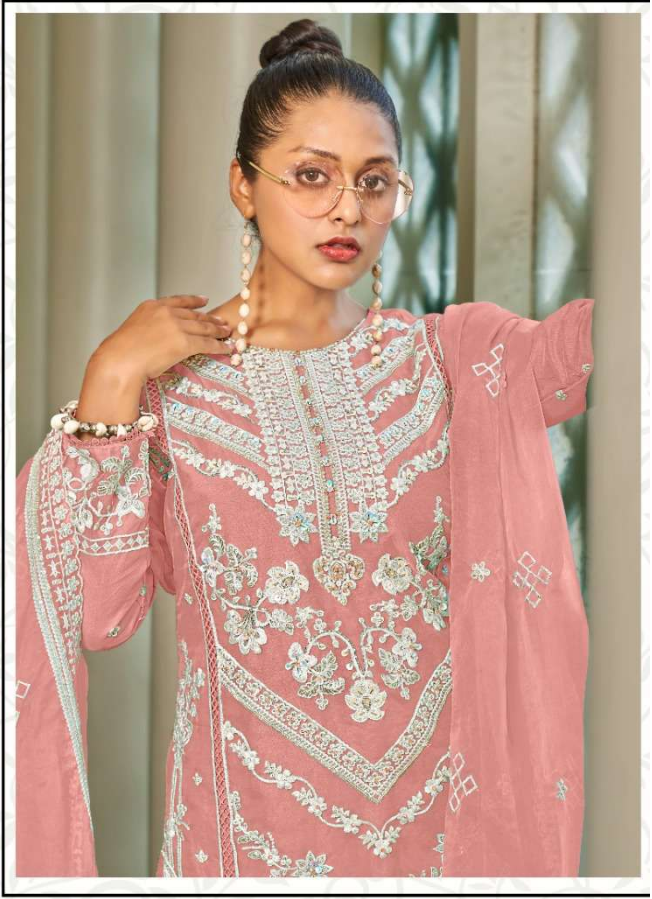

READY MADE

COLLECTION

SIZE:- XI

TOP- ORGANA WITH EMBROIDERY

KHATLI WROK

BOTTOM - VISCOS SILK

DUPATTA - ORGANA WITH EMBROIDERY