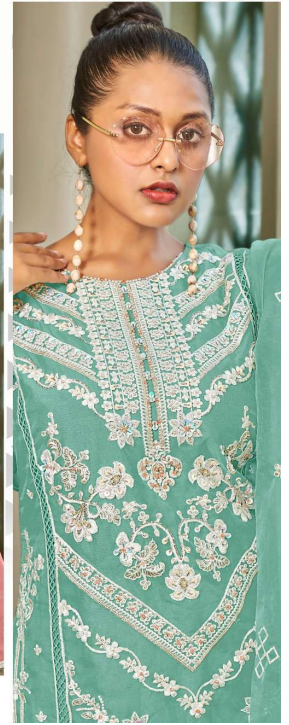

**Motifz**  
FASHION FORWARD

**R-1127-A**

**READY MADE**  
COLLECTION  
SIZE:- **XI**

**TOP-** ORGANZA WITH EMBROIDERY

KHATLI WROK

**BOTTOM -** VISCOS SILK

**DUPATTA -** ORGANZA WITH EMBROIDERY

**READYMADE**  
COLLECTION  
SIZE-XI,XXI

TOP- ORGANZA WITH EMBROIDERY KHATLI WORK  
BOTTOM - VISCOS SILK  
DUPATTA - ORGANZA WITH EMBROIDERY

R.1127-A

R.1127-B

R.1127-C

R.1127-D

**Motifz**  
FASHION FORWARD

**R-1127-A**

**READY MADE**  
COLLECTION  
SIZE:- XI

**TOP- ORGANA WITH EMBROIDERY**

**KHATLI WROK**

**BOTTOM - VISCOS SILK**

**DUPATTA - ORGANA WITH EMBROIDERY**

**Motifz**  
FASHION FORWARD

**R-1127-C**

**READY MADE**  
COLLECTION  
SIZE:- XI

**TOP-** ORGANZA WITH EMBROIDERY  
KHATLI WROK

**BOTTOM -** VISCOS SILK

**DUPATTA -** ORGANZA WITH EMBROIDERY

**Motifz**  
FASHION FORWARD

**R-1127-D**

**READY MADE  
COLLECTION**

**SIZE:- XI**

**TOP- ORGANA WITH EMBROIDERY  
KHATLI WROK**

**BOTTOM - VISCOS SILK**