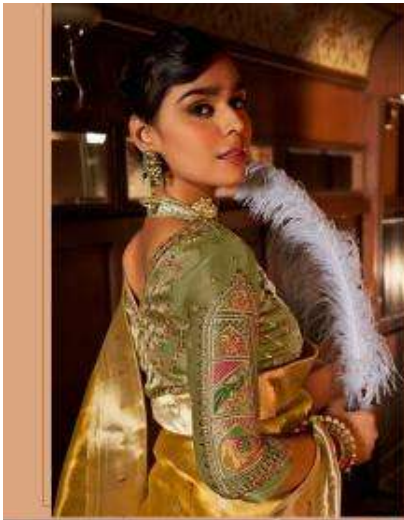

kira

ROSKI

K 6701

K 6702

K 6703

K 6704

K 6705

K 6706

SHE IS A TIMELESS  
**Wardrobe**

PRESENTING THE CREATION THAT  
REFLECTS INDIAN ESSENCE THAT PORTRAYS  
HER ALLEGANCE AND CLASSIC FABRICH.  
SHE IS THE MOST GRACEFUL.

**Kira**

K 6701

SHE IS A  
TRUE  
**Admirer**

FOR THE ONE  
WHO LOVES NATURE,  
THE ONE WHO IS  
ALWAYS ATTACHED  
WITH HER ROOTS.

Kira

SHE IS A DREAM  
*Attire*

FOR THE ONE  
WHO CAN SET  
FASHION GOALS  
ADDORNING PASTE  
DRAPES EMBELLISHES  
WITH MATCHLESS ART