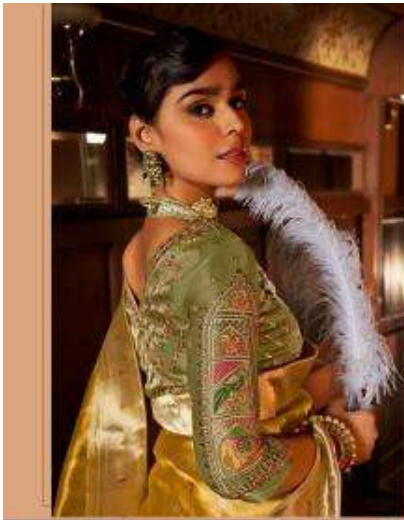

SHE IS A TIMELESS  
**Wardrobe**

PRESENTING THE CREATION THAT  
REFLECTS INDIAN ESSENCE THAT PORTRAYS  
HER ALLEGANCE AND CLASSIC FABRICH.  
SHE IS THE MOST GRACEFUL.

**kira**

K 6701

SHE IS A  
TRUE  
**Admirer**

FOR THE ONE  
WHO LOVES NATURE,  
THE ONE WHO IS  
ALWAYS ATTACHED  
WITH HER ROOTS.

**kira**

K 6702

Kira

SHE IS A DREAM  
*Attire*

FOR THE ONE  
WHO CAN SET  
FASHION GOALS  
ADORNING PASTE  
DRAPES EMBELLISHES  
WITH MATCHLESS ART