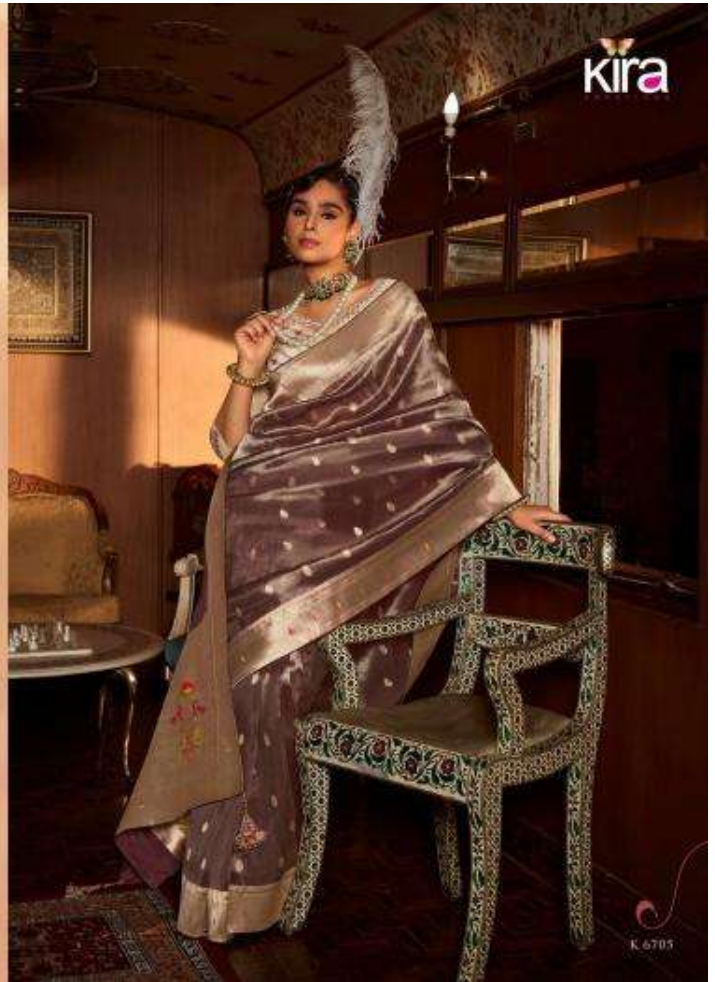

SHE IS A TIMELESS  
**Wardrobe**

PRESENTING THE CREATION THAT  
REFLECTS INDIAN ESSENCE THAT PORTRAYS  
HER ALLEGANCE AND CLASSIC FABRICH.  
SHE IS THE MOST GRACEFUL.

**kira**

K 6701

SHE IS A  
TRUE  
**Admirer**

FOR THE ONE  
WHO LOVES NATURE,  
THE ONE WHO IS  
ALWAYS ATTACHED  
WITH HER ROOTS.

**kira**

K 6702

Kira

SHE IS A DREAM  
*Attire*

FOR THE ONE  
WHO CAN SET  
FASHION GOALS  
ADORNING PASTE  
DRAPES EMBELLISHES  
WITH MATCHLESS ART

K 6703

SHE IS A FASHION  
**Goddess**

**kira**

FOR THE ONE WHO  
ASPIRES TO EMBRACE  
TRADITION WITH  
MODERNITY, REDESIGN  
AND TREAT YOUR  
WARDROBE WITH  
SPARKING NEW  
DESIGNER SAREES

K 6704

KIRA

KOSKI