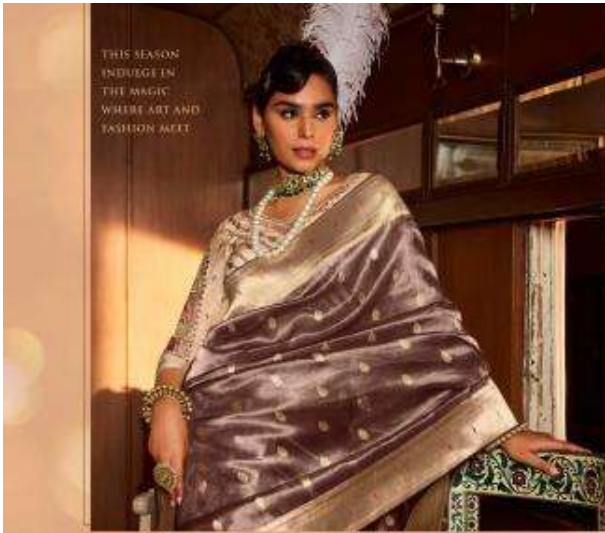

SHE IS A TIMELESS  
**Wardrobe**

PRESENTING THE CREATION THAT  
REFLECTS INDIAN ESSENCE THAT PORTRAYS  
HER ALLEGANCE AND CLASSIC FABRICH.  
SHE IS THE MOST GRACEFUL.

**kira**

K 6701

SHE IS A  
TRUE  
**Admirer**

FOR THE ONE  
WHO LOVES NATURE,  
THE ONE WHO IS  
ALWAYS ATTACHED  
WITH HER ROOTS.

**kira**

K 6702

Kira

SHE IS A DREAM  
*Attire*

FOR THE ONE  
WHO CAN SET  
FASHION GOALS  
ADORNING PASTE  
DRAPES EMBELLISHES  
WITH MATCHLESS ART

K 6703

SHE IS A FASHION  
**Goddess**

**kira**

FOR THE ONE WHO  
ASPIRES TO EMBRACE  
TRADITION WITH  
MODERNITY, REDESIGN  
AND TREAT YOUR  
WARDROBE WITH  
SPARKING NEW  
DESIGNER SAREES

K 6704

KIRA

KOSKI