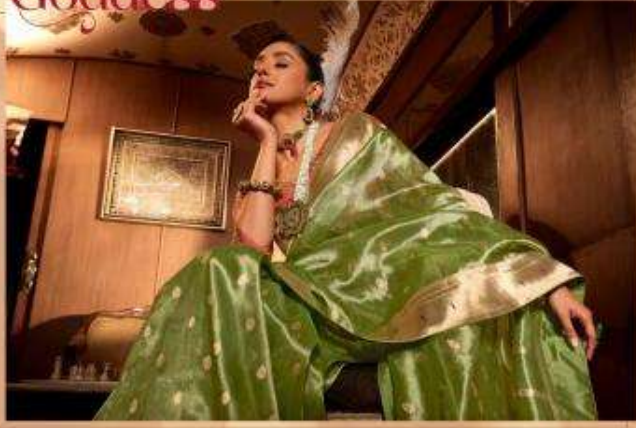

SHE IS A FASHION
Goddess