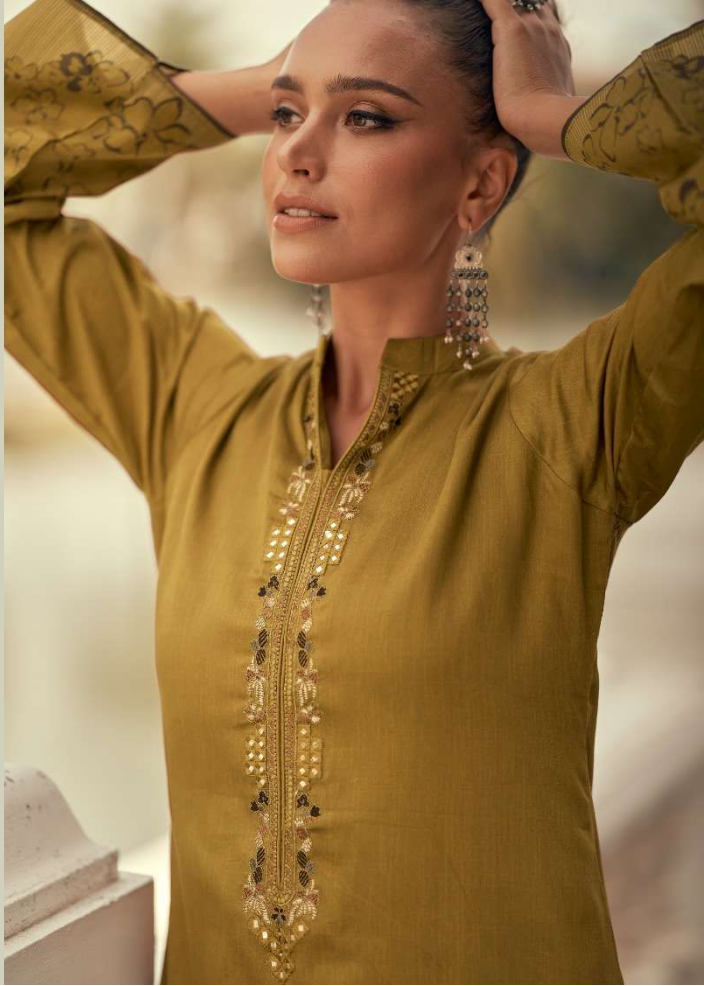

DEFINITIVE CRAFT DETAILS :

11283

 **Sadhana**
FASHION

DEFINITIVE CRAFT DETAILS :

11283

 Sadhana
FASHION

GLAMOROUS GREEN :

11281