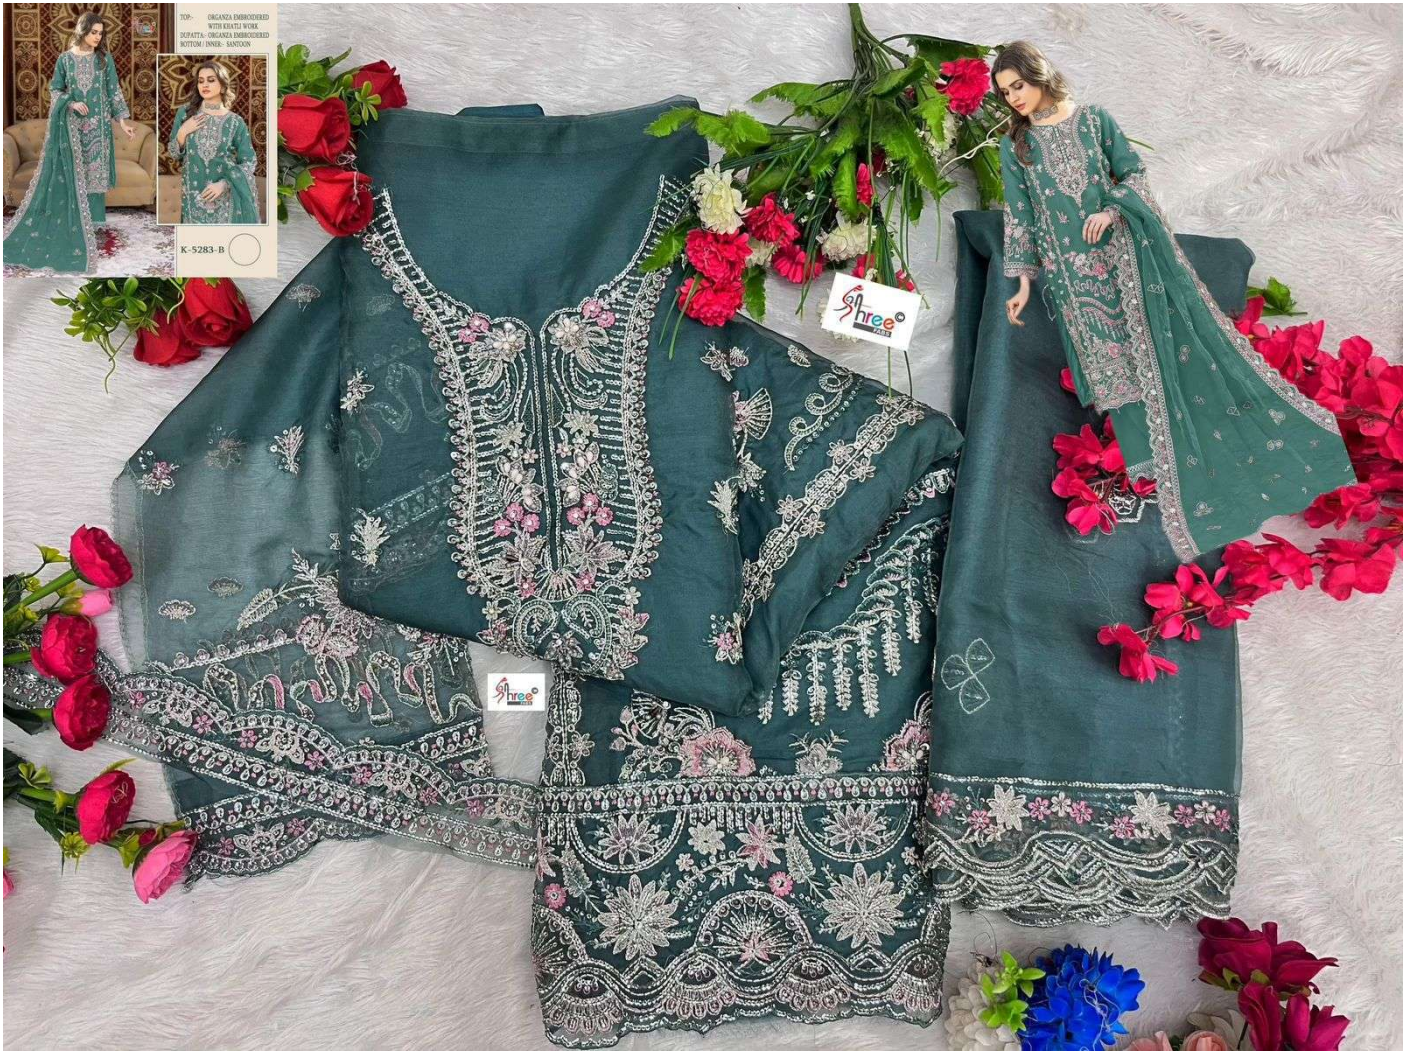

K-5283-D

Shree
FASHION

Shree
FASHION

TOP- ORGANZA EMBROIDERED
WITH KALZI WORK
DUPATTA- ORGANZA EMBROIDERED
WITH KALZI WORK

K-5283

Shree

Shree

TOP- ORGANZA EMBROIDERED WITH KATKI WORK
DUPATTA- ORGANZA EMBROIDERED
BOTTOM- INNS- SANDWICH
K-5283-B

Shree

Shree

TOP:- ORGANZA EMBROIDERED
WITH KHATLI WORK
DUPATTA:- ORGANZA EMBROIDERED
BOTTOM / INNER:- SANTOON

K-5283

TOP:- ORGANZA EMBROIDERED
WITH KHATLI WORK
DUPATTA:- ORGANZA EMBROIDERED
BOTTOM / INNER:- SANTOON