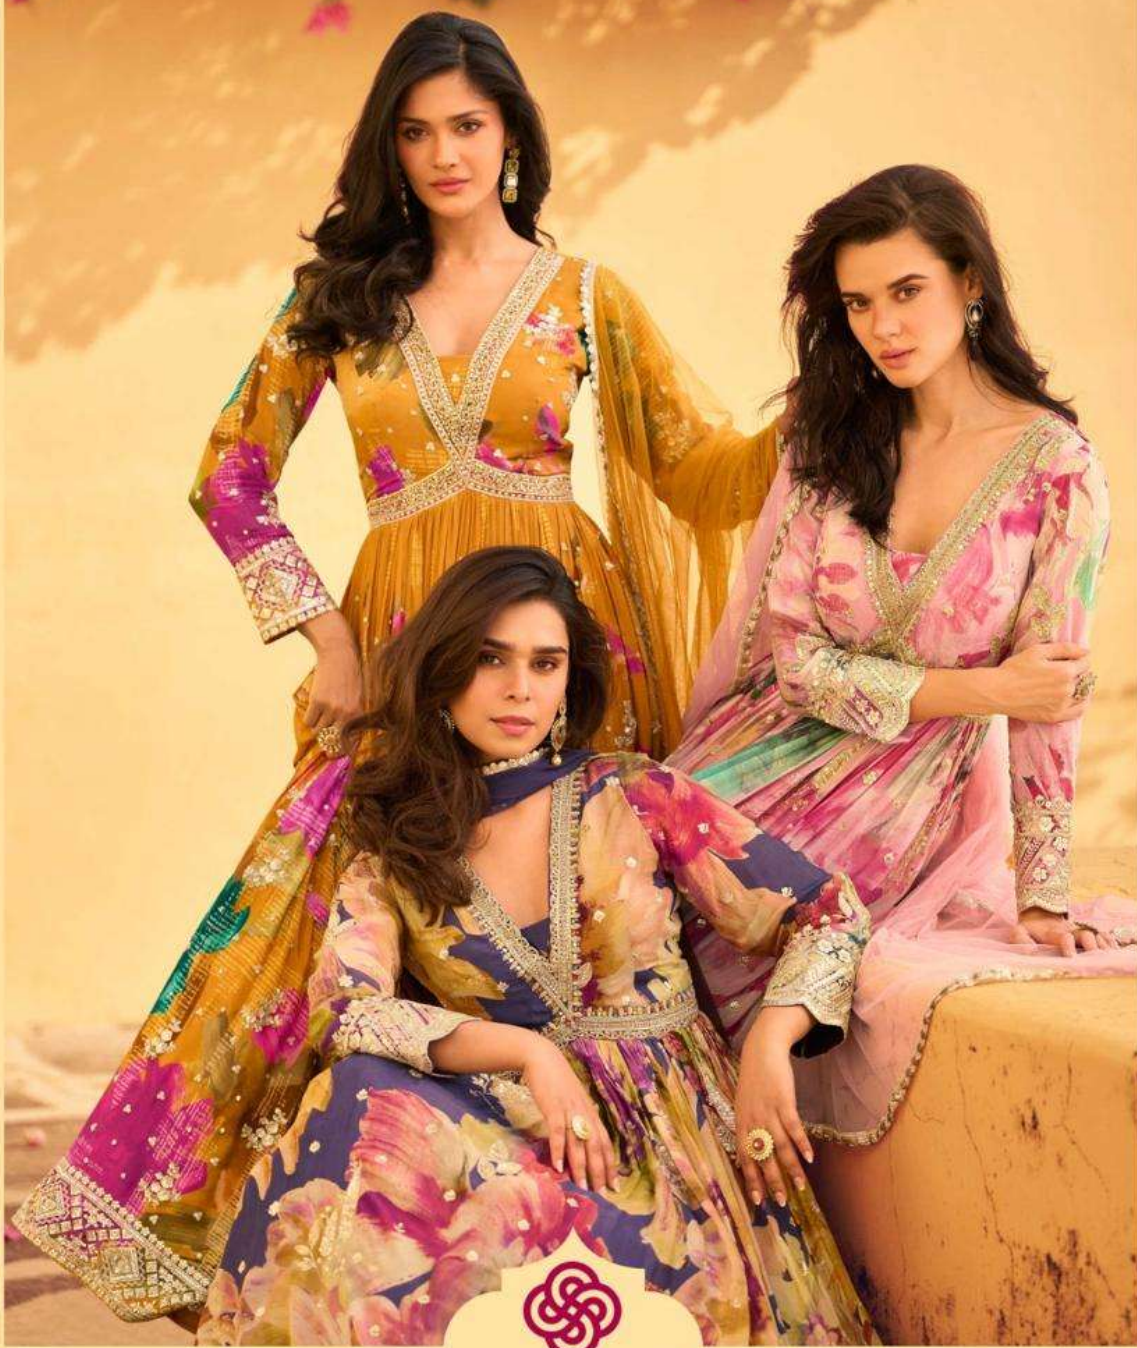

# R A N N I

  
**SAYURI**<sup>®</sup>  
Designer

**SAYURI**<sup>®</sup>  
Designer

**LOOK-5751**

DRAPE YOURSELF IN THIS TRADITIONAL OUTFITS FOR  
UNMATCHED STYLE AND ELEGANCE. THIS FANCY COLLECTION  
WILL MAKE HEARTS FLUTTER.