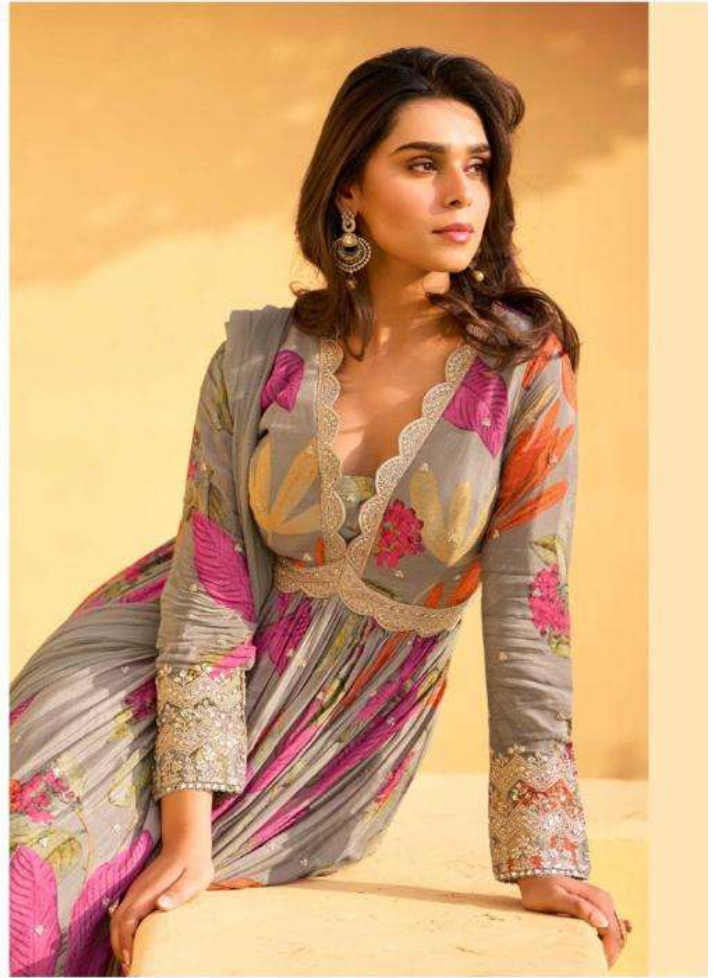

R A N N I

SAYURI[®]
Designer

SAYURI[®]
Designer

LOOK-5751

DRAPE YOURSELF IN THIS TRADITIONAL OUTFITS FOR
UNMATCHED STYLE AND ELEGANCE. THIS FANCY COLLECTION
WILL MAKE HEARTS FLUTTER.

5747

5748

5749