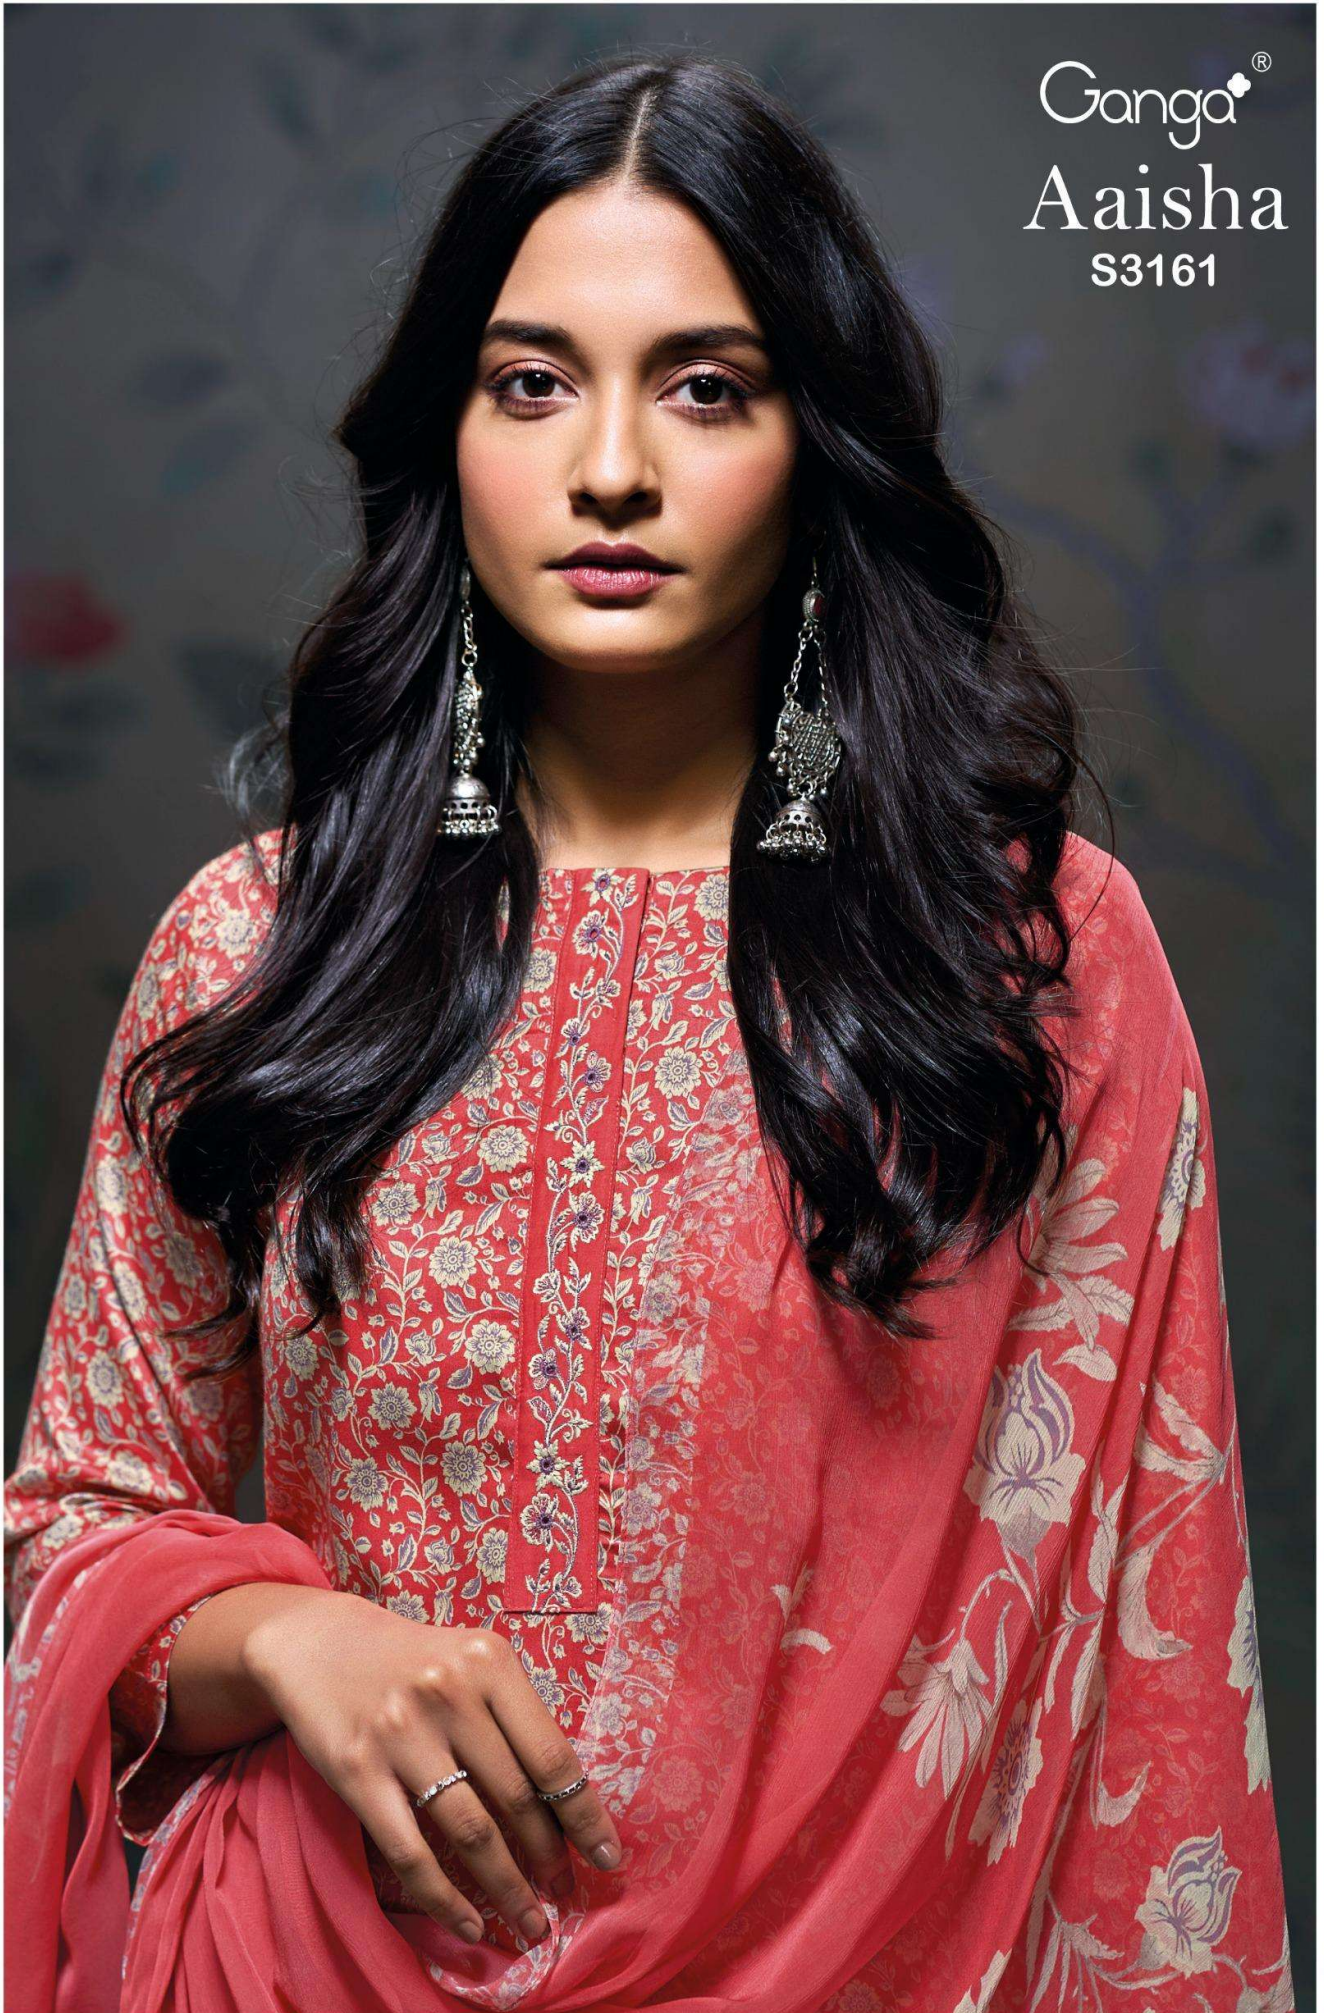

Ganga®
Aisha
S3161

PRODUCT NAME	AAISHA
D.NO.	S3161
DESCRIPTION	<p>TOP PREMIUM COTTON SATIN PRINTED WITH EMBROIDERY AND CROCHET LACE.</p> <p>BOTTOM PREMIUM COTTON SATIN SOLID COLOR.</p> <p>DUPATTA PREMIUM PURE CHIFFON PRINTED.</p>
HSN CODE	520851
WHOLESALE PRICE	1235/- EACH+GST(EXTRA)