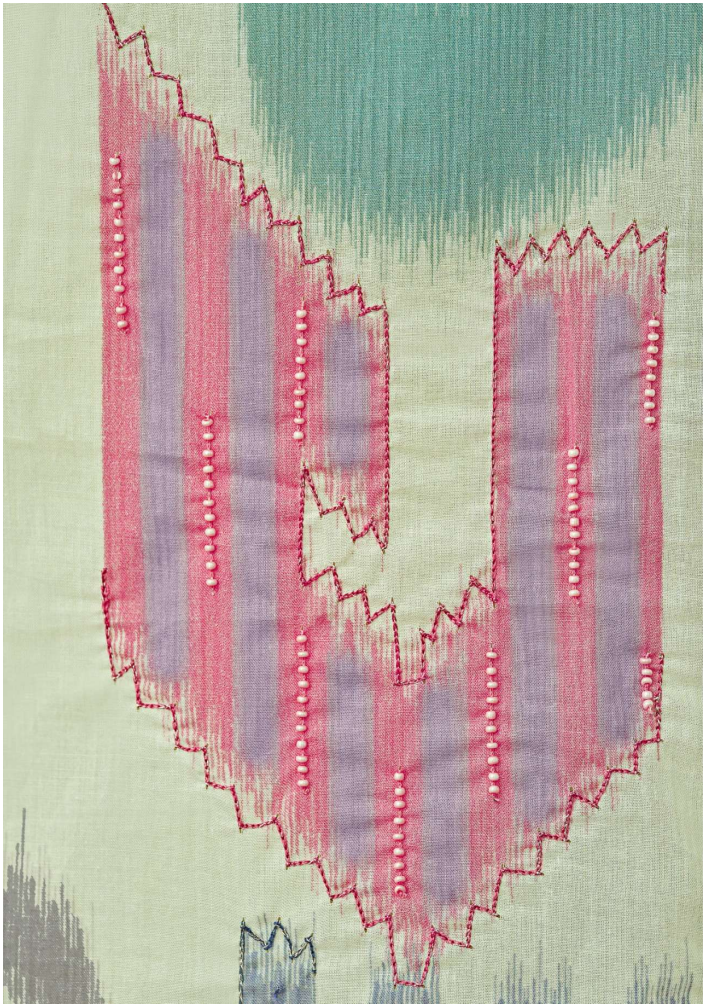

RIDA

RIDA

RIDA
9305

RIDA
9315

Sahiba

RIDA

9305

9315

9315

DESCRIPTION

TOP - PURE COTTON LAWN DIGITAL PRINT WITH HAND WORK

BOTTOM - PURE COTTON LAWN

DUPATTA - LINING DUPATTA DIGITAL PRINTED

RATE

RS, 1595/-

TOTAL SUITS = 02