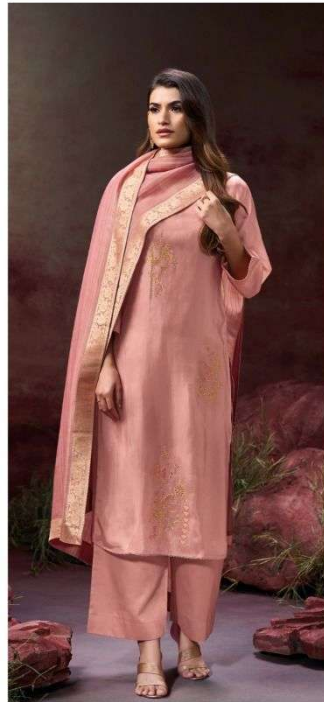

Ganga[®]
Sargi
S3143

Ganga®

S3143-B

PRODUCT NAME	SARGI
D.NO.	S3143
DESCRIPTION	<p>TOP PREMIUM PURE BEMBERG HABUTAI SILK SOLID COLOR WITH EMBROIDERY, JARI LACE FOR DAMAN & SLEEVES.</p> <p>BOTTOM PREMIUM SILK SATIN SOLID COLOR.</p> <p>DUPATTA PREMIUM VISCOSE SILK JACQUARD PRINTED WITH BANARSI SILK JACQUARD BORDER.</p>
HSN CODE	540834
WHOLESALE PRICE	1995/- EACH+GST(EXTRA)

S3143-B

Ganga[®]
Sargi
S3143

S3143-A

S3143-B

S3143-C

Ganga[®]
Sargi
S3143- A/B/C

Ganga®

Ganga®