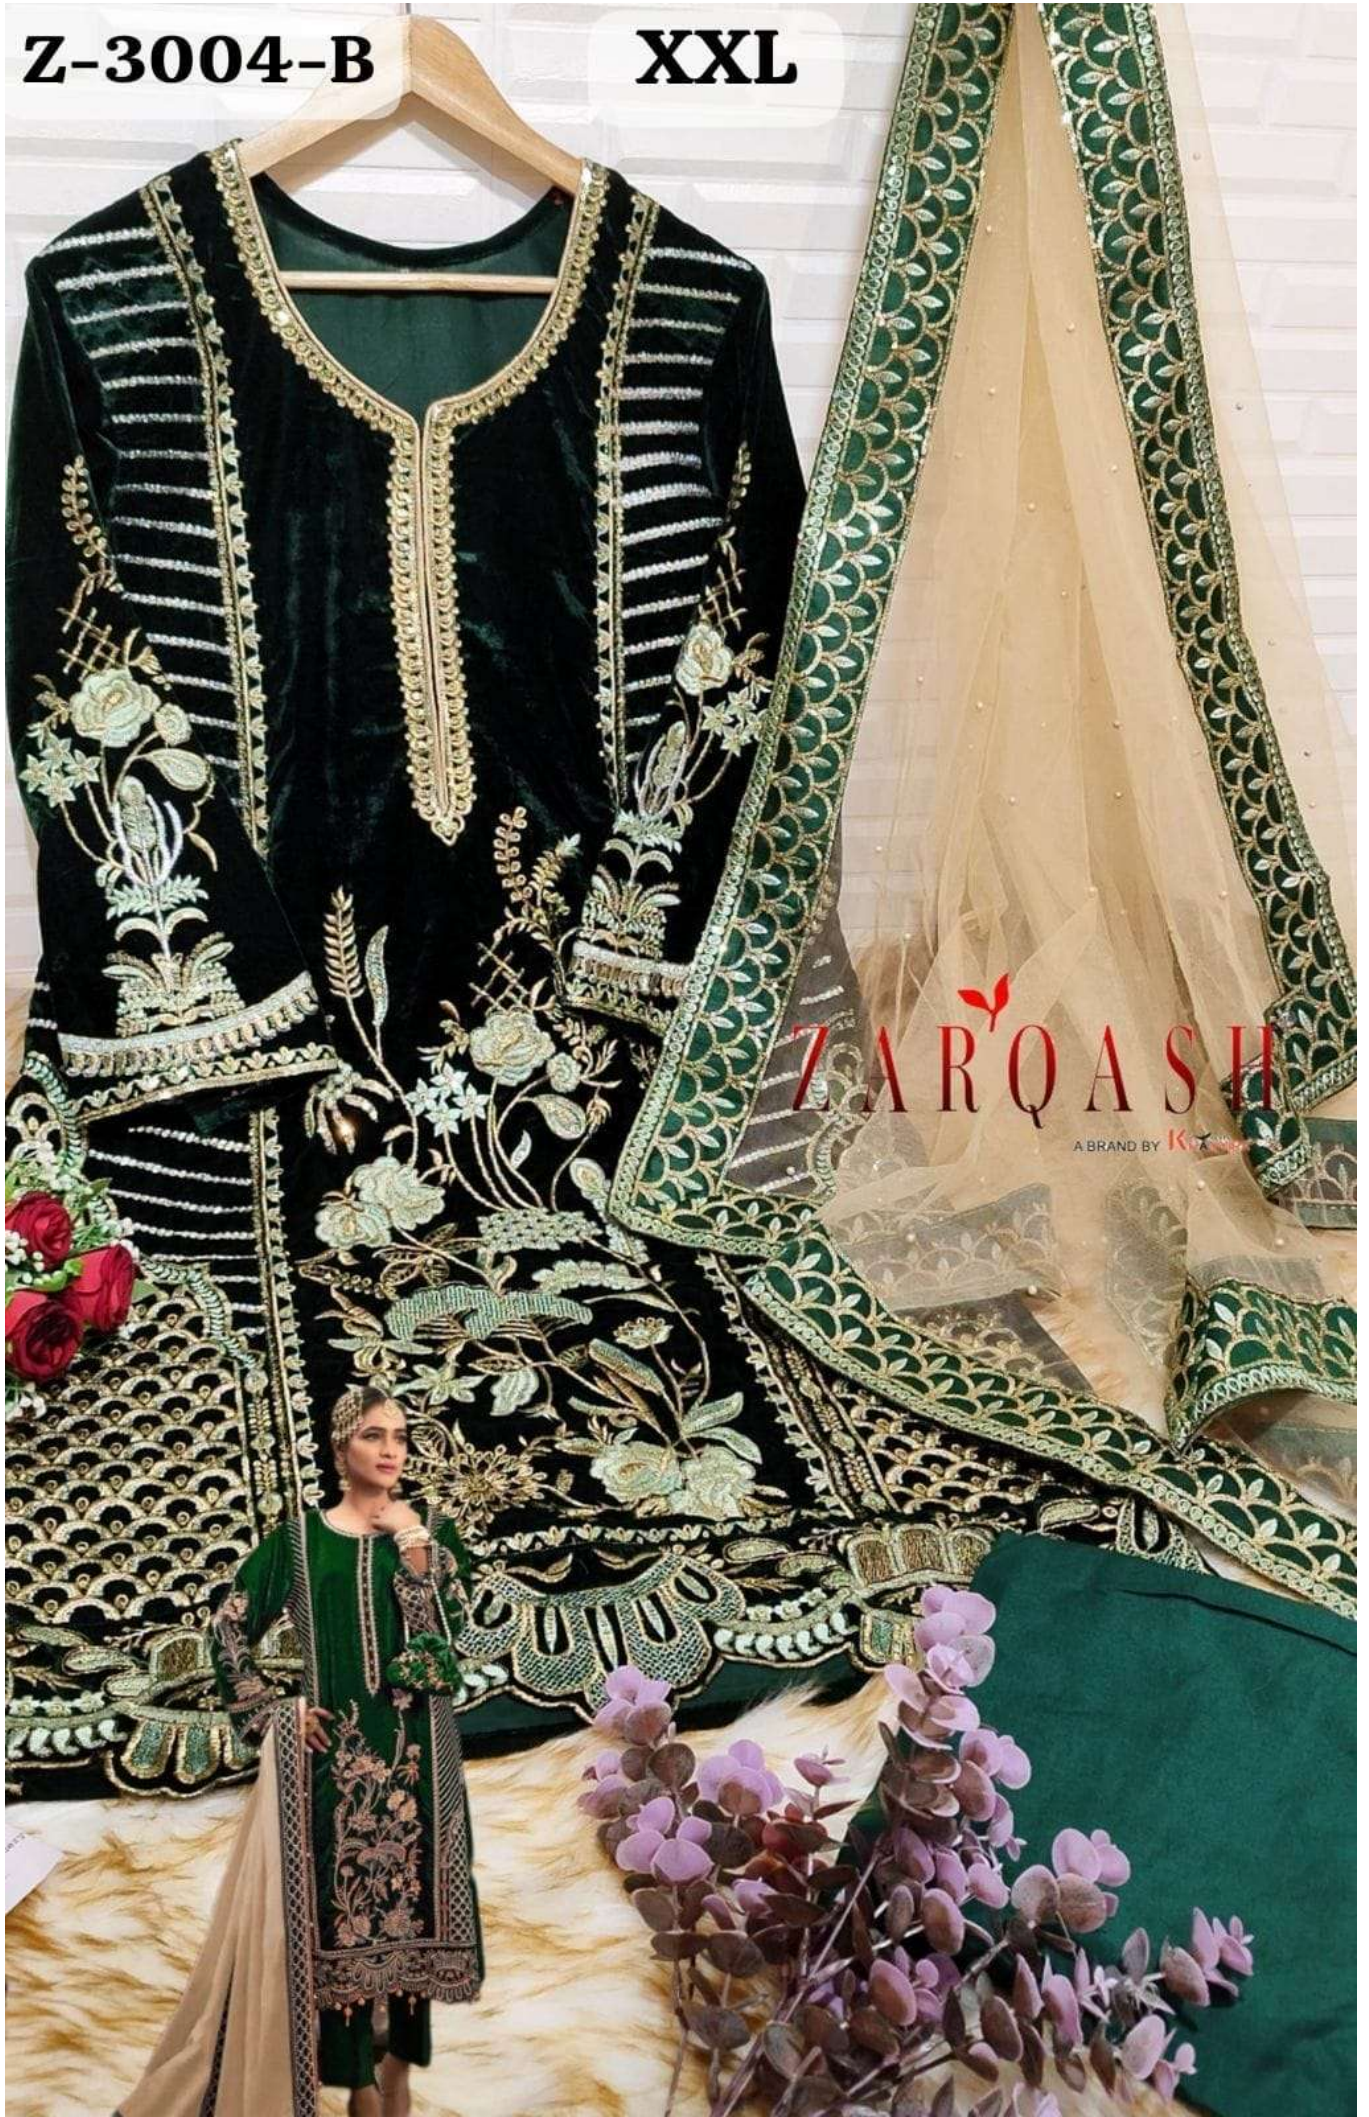

ZARQASH
A BRAND BY **KIA VIRA**

Z-3004-B

VELVET COLLECTION

SIZE

XL-XXL

FABRIC DETAILS

TOP :- Velvet Embroidery

BOTTOM:- Reyon pasmina

DUPATTA :- Net With Embroidery

Z-3004-B

XXL

ZARQASH

A BRAND BY K...